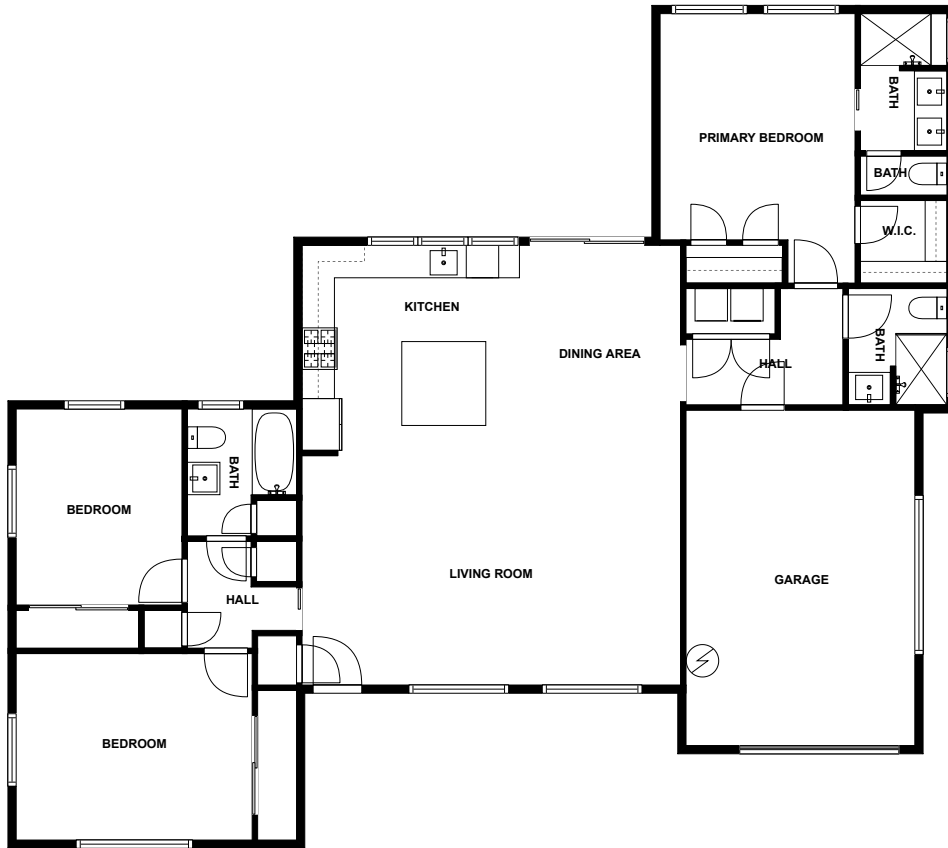

Home report

Mehlenbacher Road 340
Belleair

Highlights

1 Kitchen

1 Living room

3 Bedroom

4 Bath

23 Doors

Air Adventures Clearwater,
2.1 mi

Floor plan

fvm

SIZES AND DIMENSIONS ARE APPROXIMATE, ACTUAL MAY VARY.

Appendix 1: Data sheet

| | | |
|-------------|----------------------|-------------------|
| Bedroom - 3 | Bedroom - Master - 1 | Garage - 1 |
| Hall - 2 | Bath - 4 | Bath - Toilet - 1 |
| Closet - 1 | Closet - WalkIn - 1 | LivingRoom - 1 |
| Dining - 1 | Dining - Open - 1 | Kitchen - 1 |