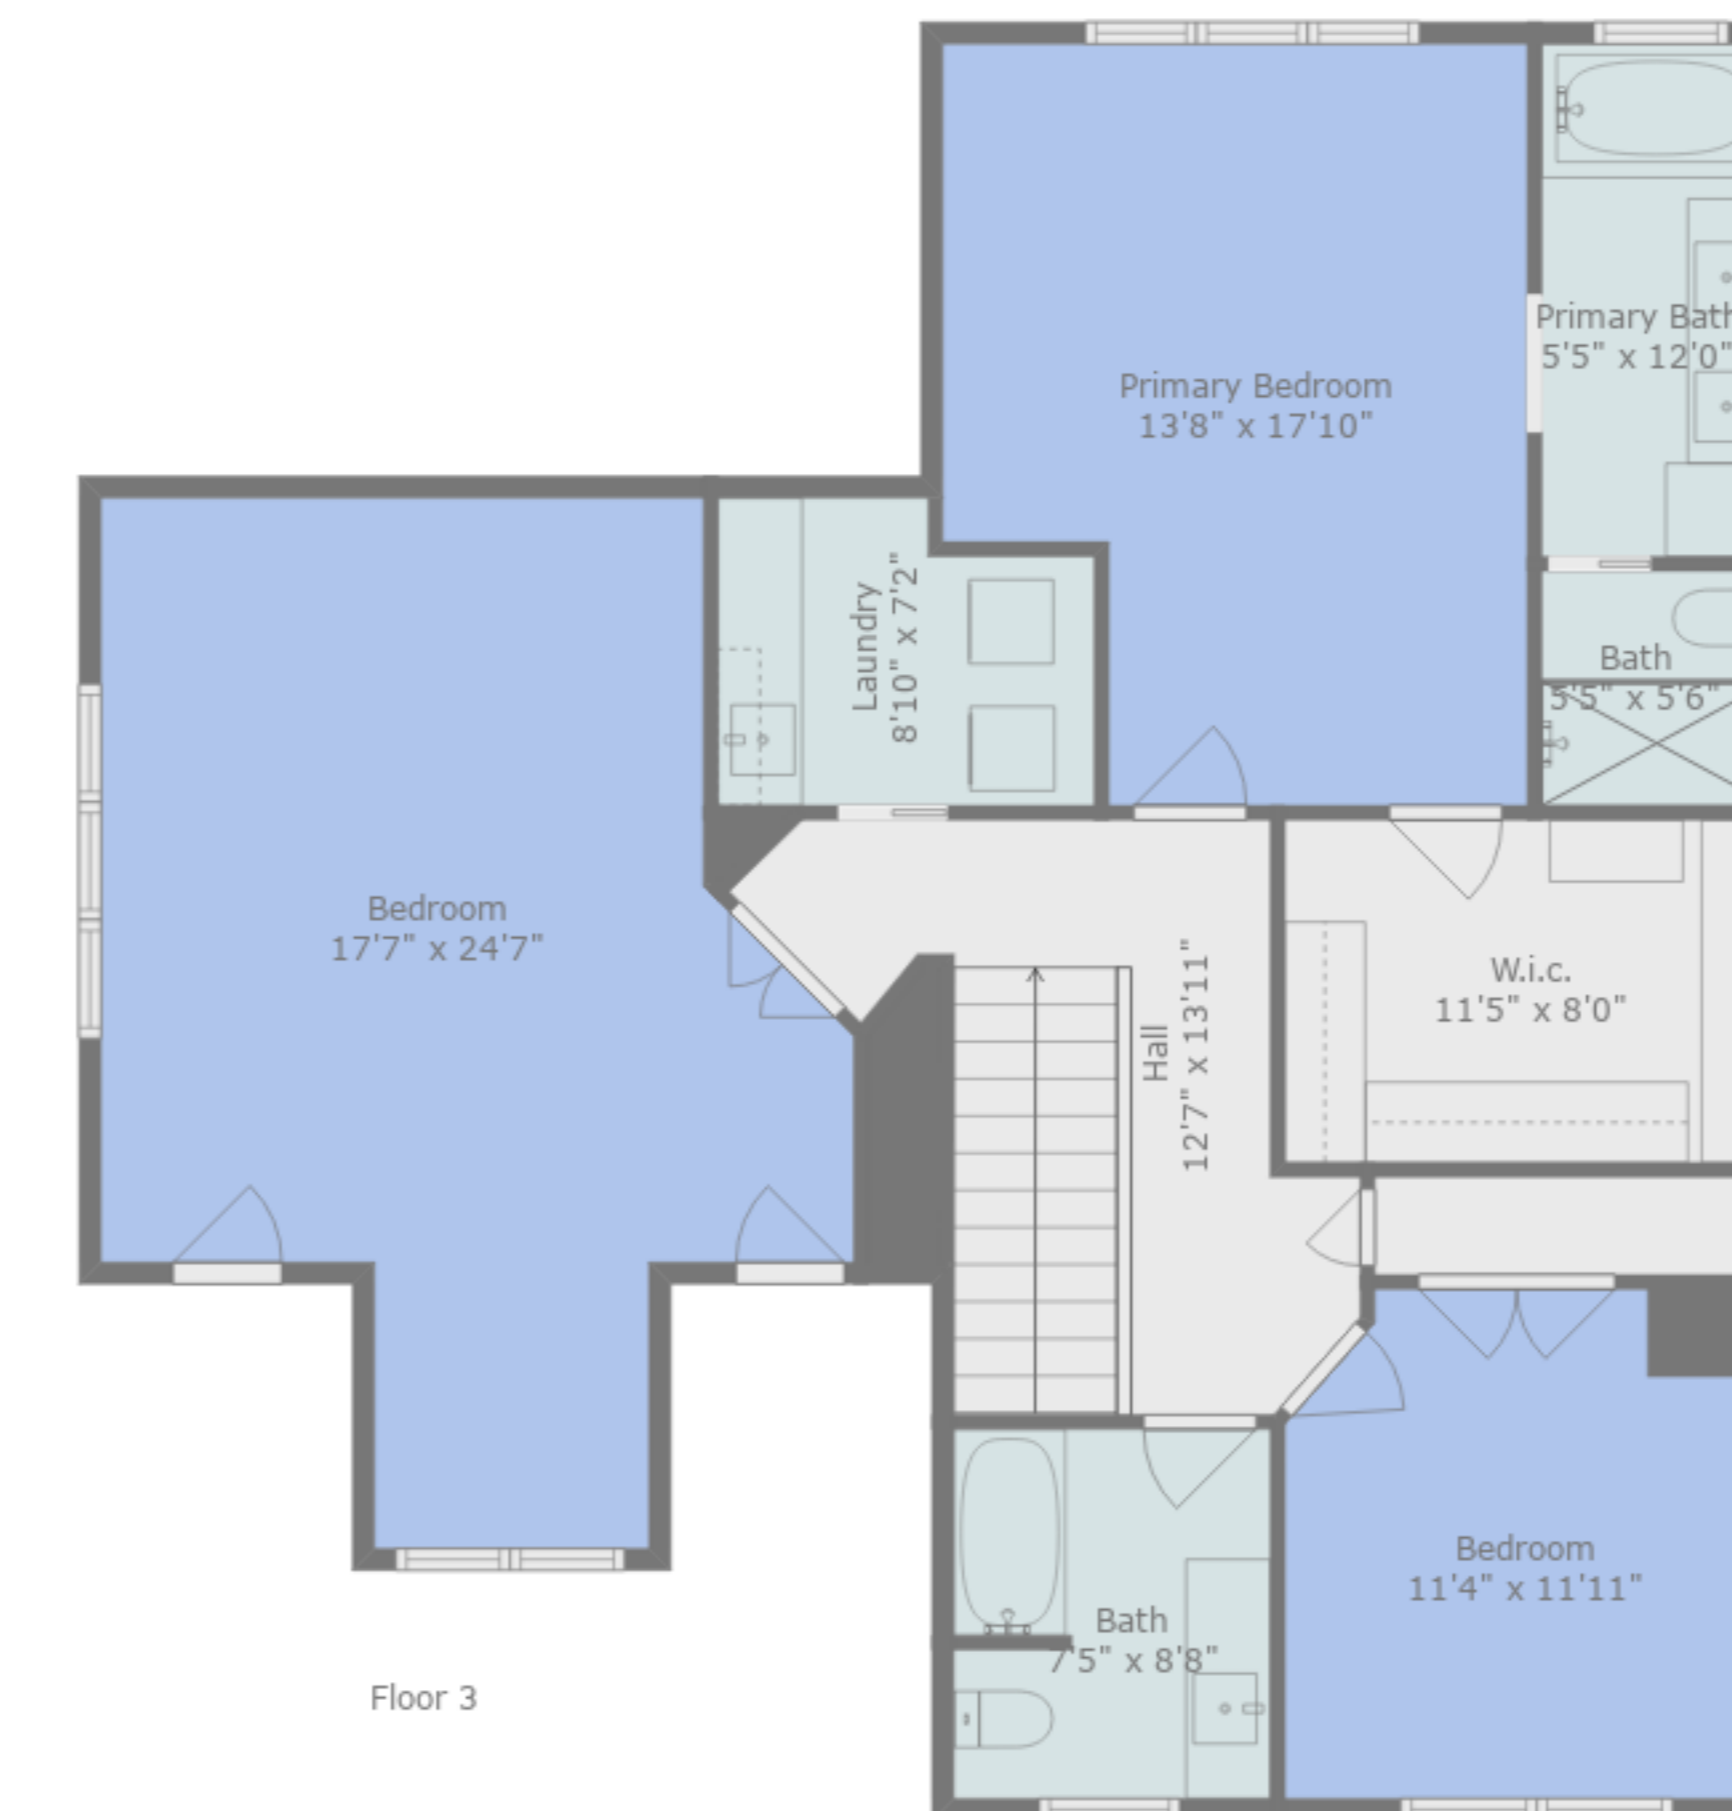

TOTAL: 3006 sq. ft

BELOW GROUND: 754 sq. ft, FLOOR 2: 1062 sq. ft, FLOOR 3: 1190 sq. ft
 EXCLUDED AREAS: ELECTRICAL ROOM: 96 sq. ft, STORAGE: 99 sq. ft, GARAGE: 916 sq. ft,
 PORCH: 143 sq. ft, PATIO: 1716 sq. ft

Measurements Are Deemed Highly Reliable, But Not Guaranteed.

TOTAL: 3006 sq. ft

BELOW GROUND: 754 sq. ft, FLOOR 2: 1062 sq. ft, FLOOR 3: 1190 sq. ft
 EXCLUDED AREAS: ELECTRICAL ROOM: 96 sq. ft, STORAGE: 99 sq. ft, GARAGE: 916 sq. ft,
 PORCH: 143 sq. ft, PATIO: 1716 sq. ft