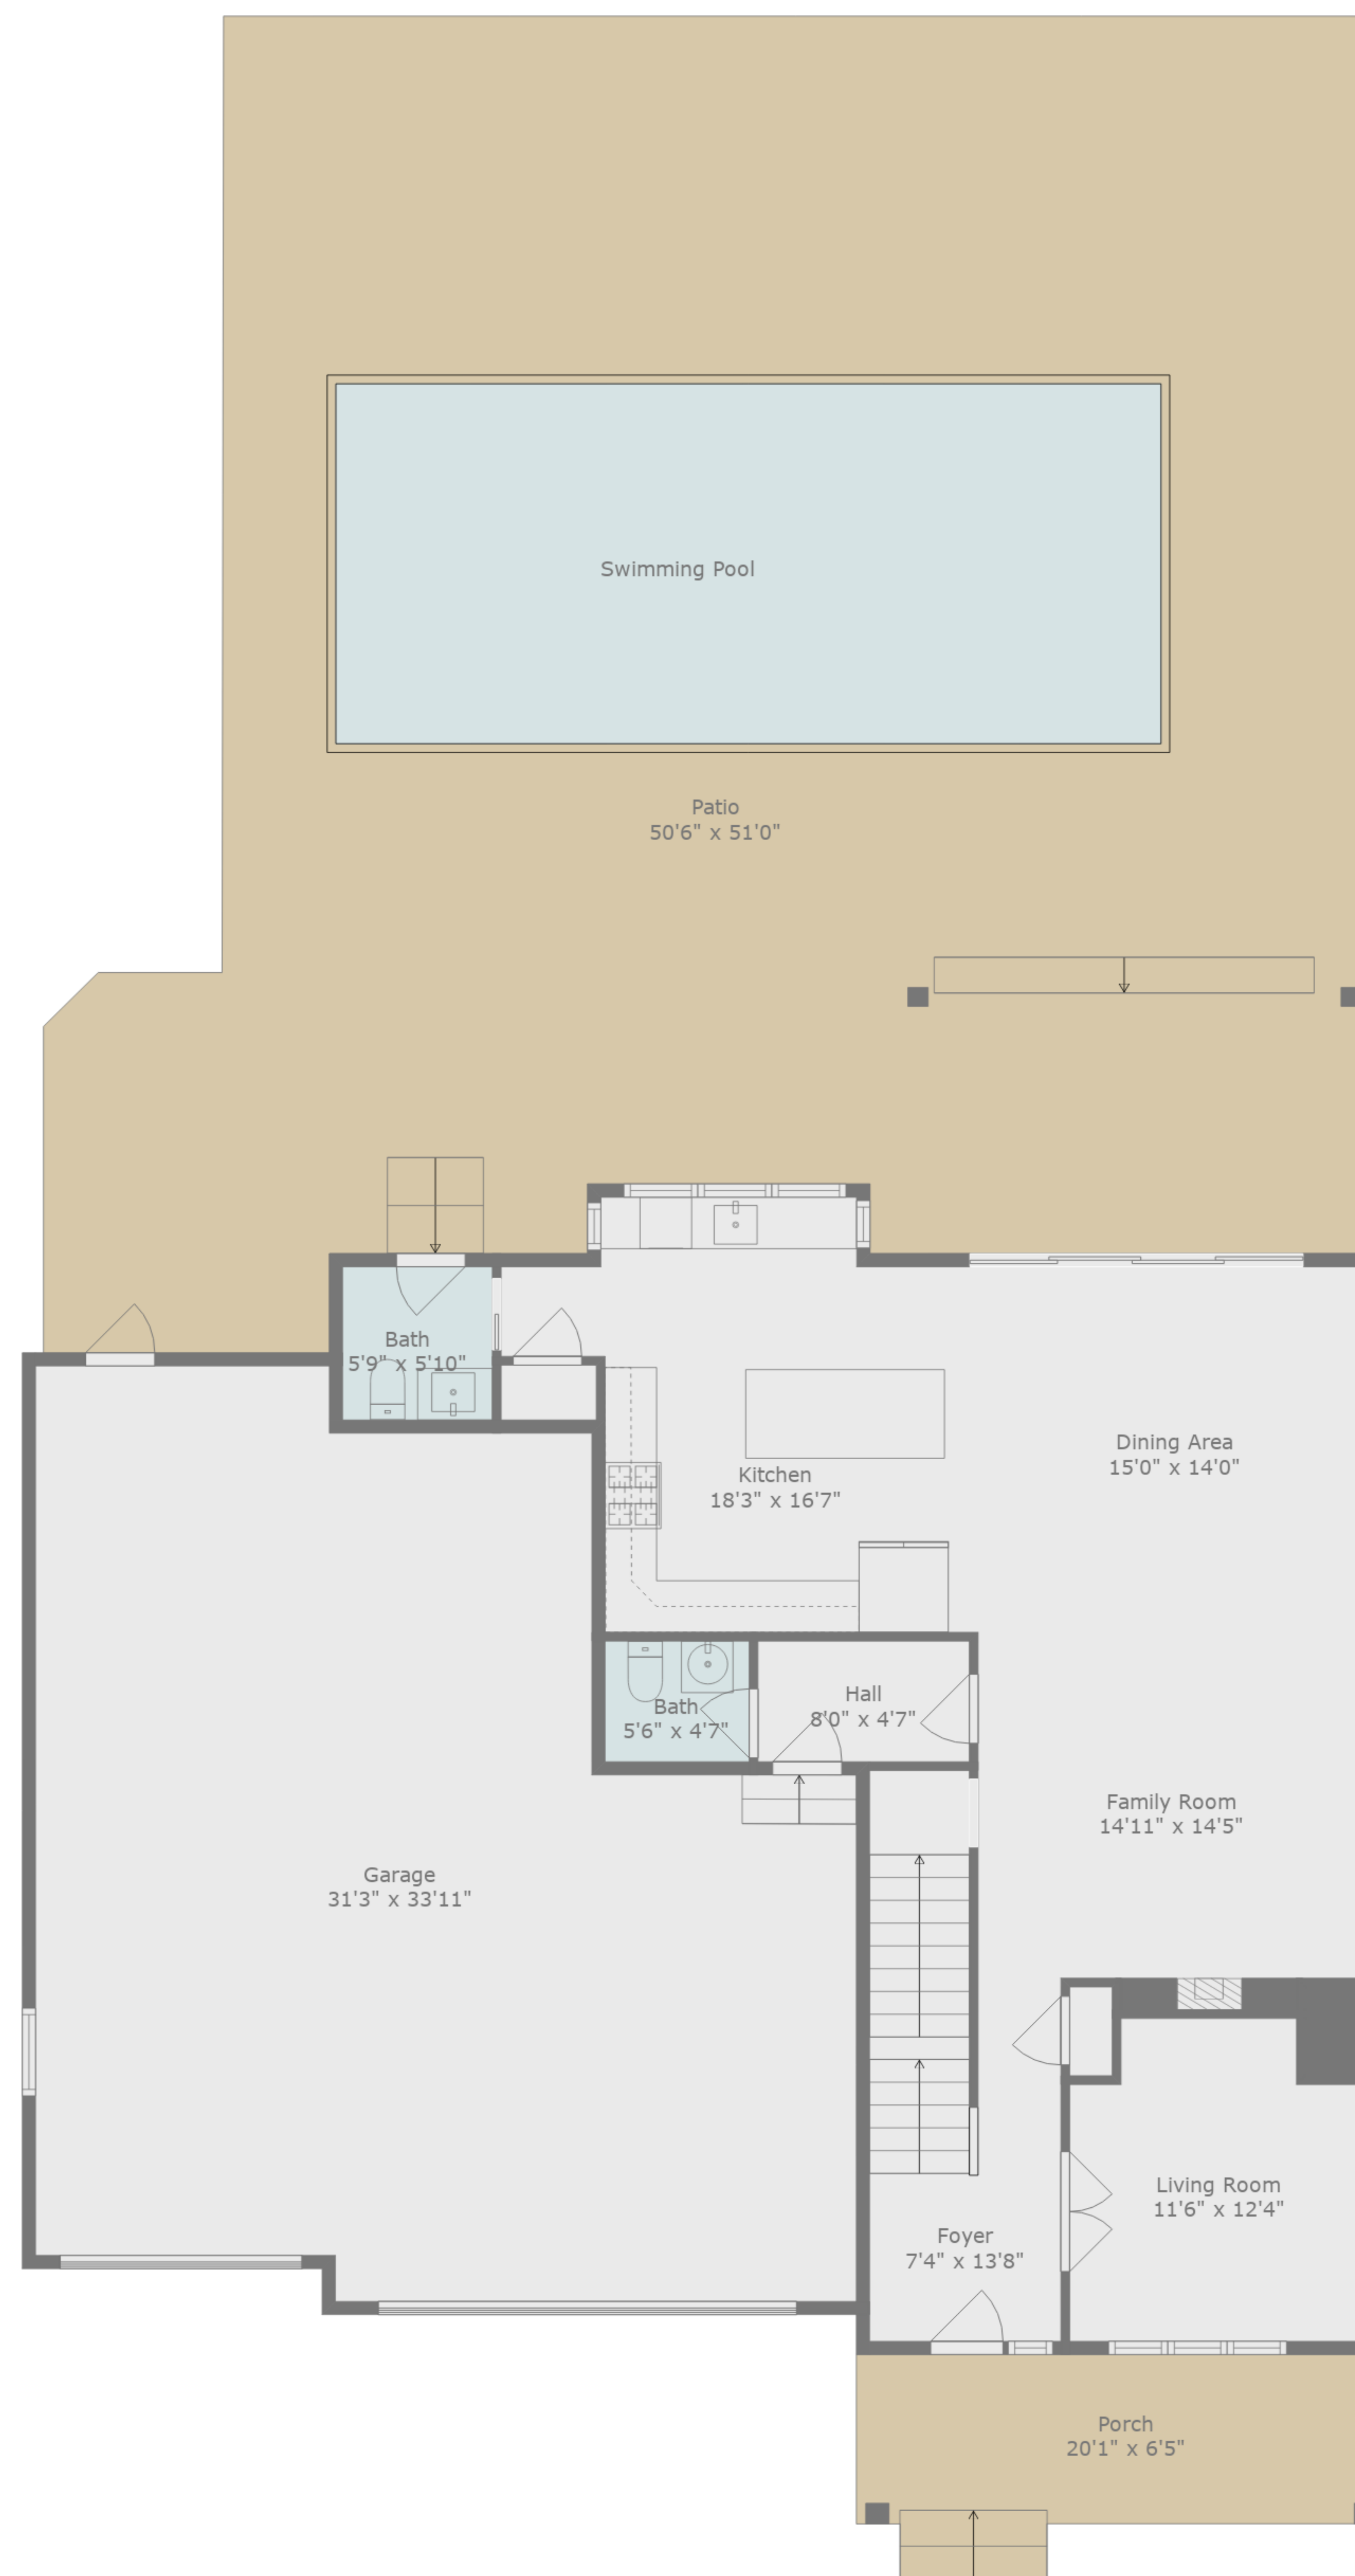

TOTAL: 3006 sq. ft

BELOW GROUND: 754 sq. ft, FLOOR 2: 1062 sq. ft, FLOOR 3: 1190 sq. ft
 EXCLUDED AREAS: ELECTRICAL ROOM: 96 sq. ft, STORAGE: 99 sq. ft, GARAGE: 916 sq. ft,
 PORCH: 143 sq. ft, PATIO: 1716 sq. ft

Measurements Are Deemed Highly Reliable, But Not Guaranteed.

TOTAL: 3006 sq. ft

BELOW GROUND: 754 sq. ft, FLOOR 2: 1062 sq. ft, FLOOR 3: 1190 sq. ft
 EXCLUDED AREAS: ELECTRICAL ROOM: 96 sq. ft, STORAGE: 99 sq. ft, GARAGE: 916 sq. ft,
 PORCH: 143 sq. ft, PATIO: 1716 sq. ft