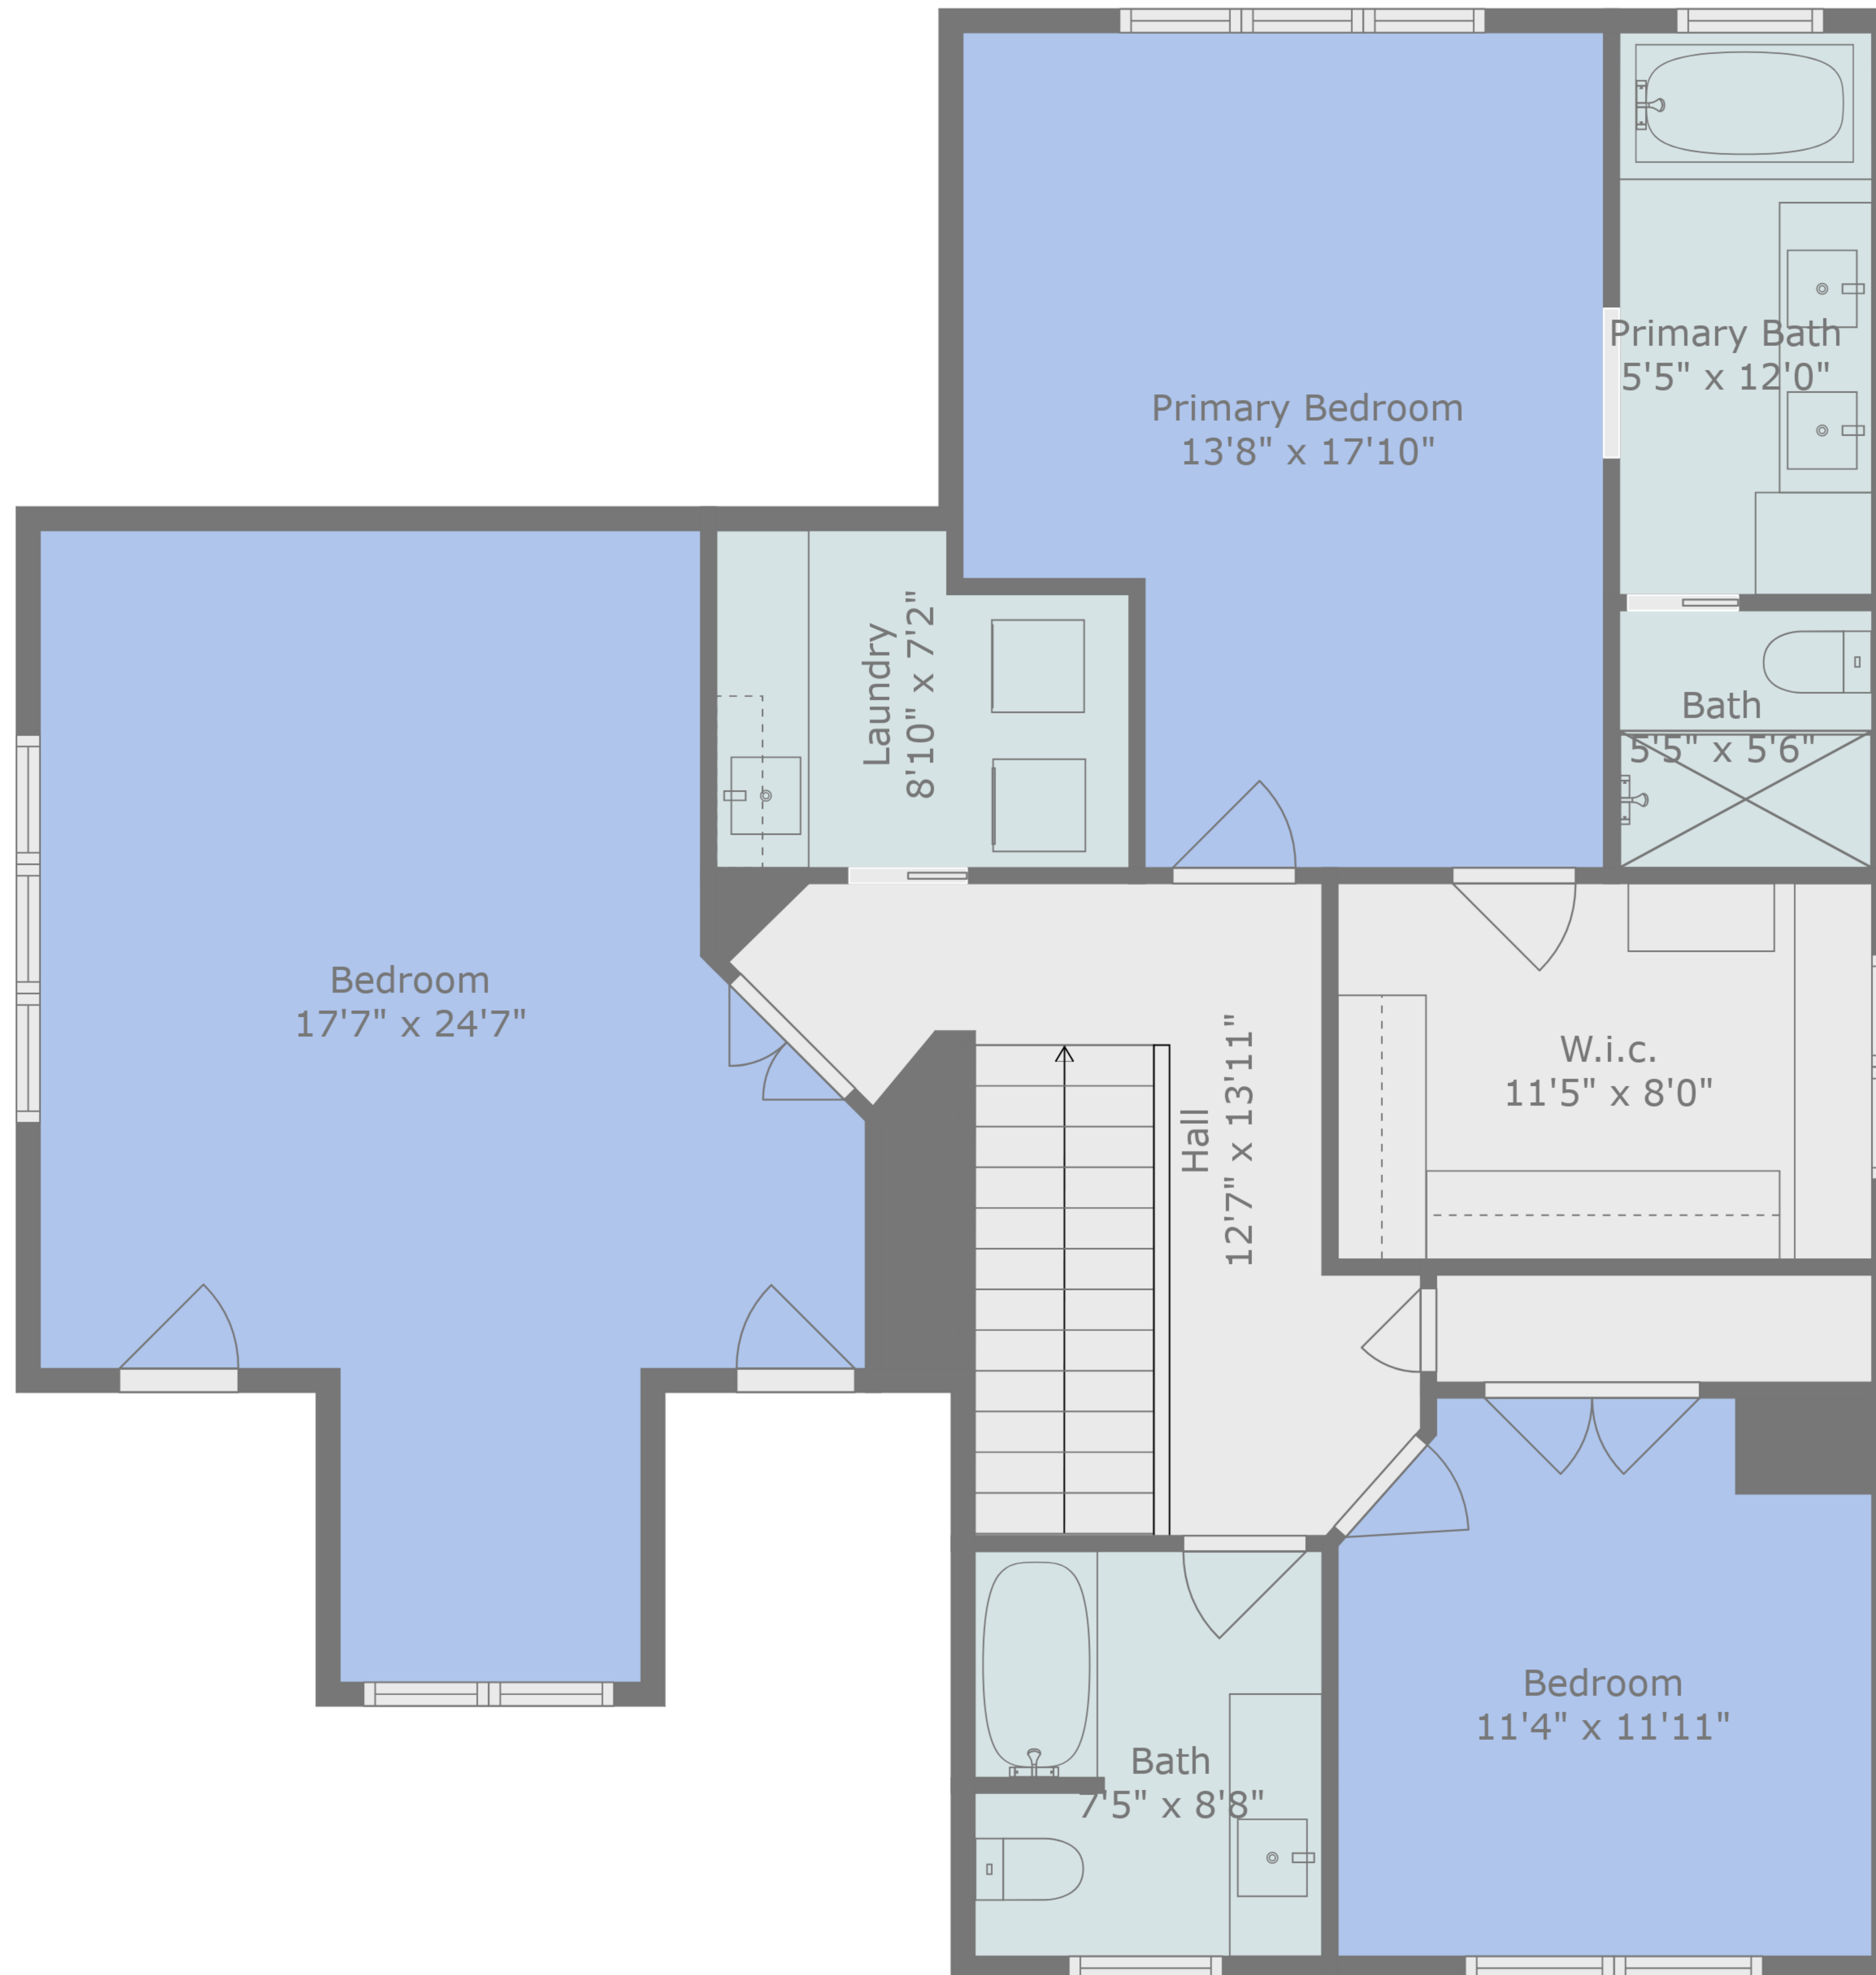

TOTAL: 3006 sq. ft

BELOW GROUND: 754 sq. ft, FLOOR 2: 1062 sq. ft, FLOOR 3: 1190 sq. ft
 EXCLUDED AREAS: ELECTRICAL ROOM: 96 sq. ft, STORAGE: 99 sq. ft, GARAGE: 916 sq. ft,
 PORCH: 143 sq. ft, PATIO: 1716 sq. ft

Measurements Are Deemed Highly Reliable, But Not Guaranteed.

TOTAL: 3006 sq. ft

BELOW GROUND: 754 sq. ft, FLOOR 2: 1062 sq. ft, FLOOR 3: 1190 sq. ft
 EXCLUDED AREAS: ELECTRICAL ROOM: 96 sq. ft, STORAGE: 99 sq. ft, GARAGE: 916 sq. ft,
 PORCH: 143 sq. ft, PATIO: 1716 sq. ft