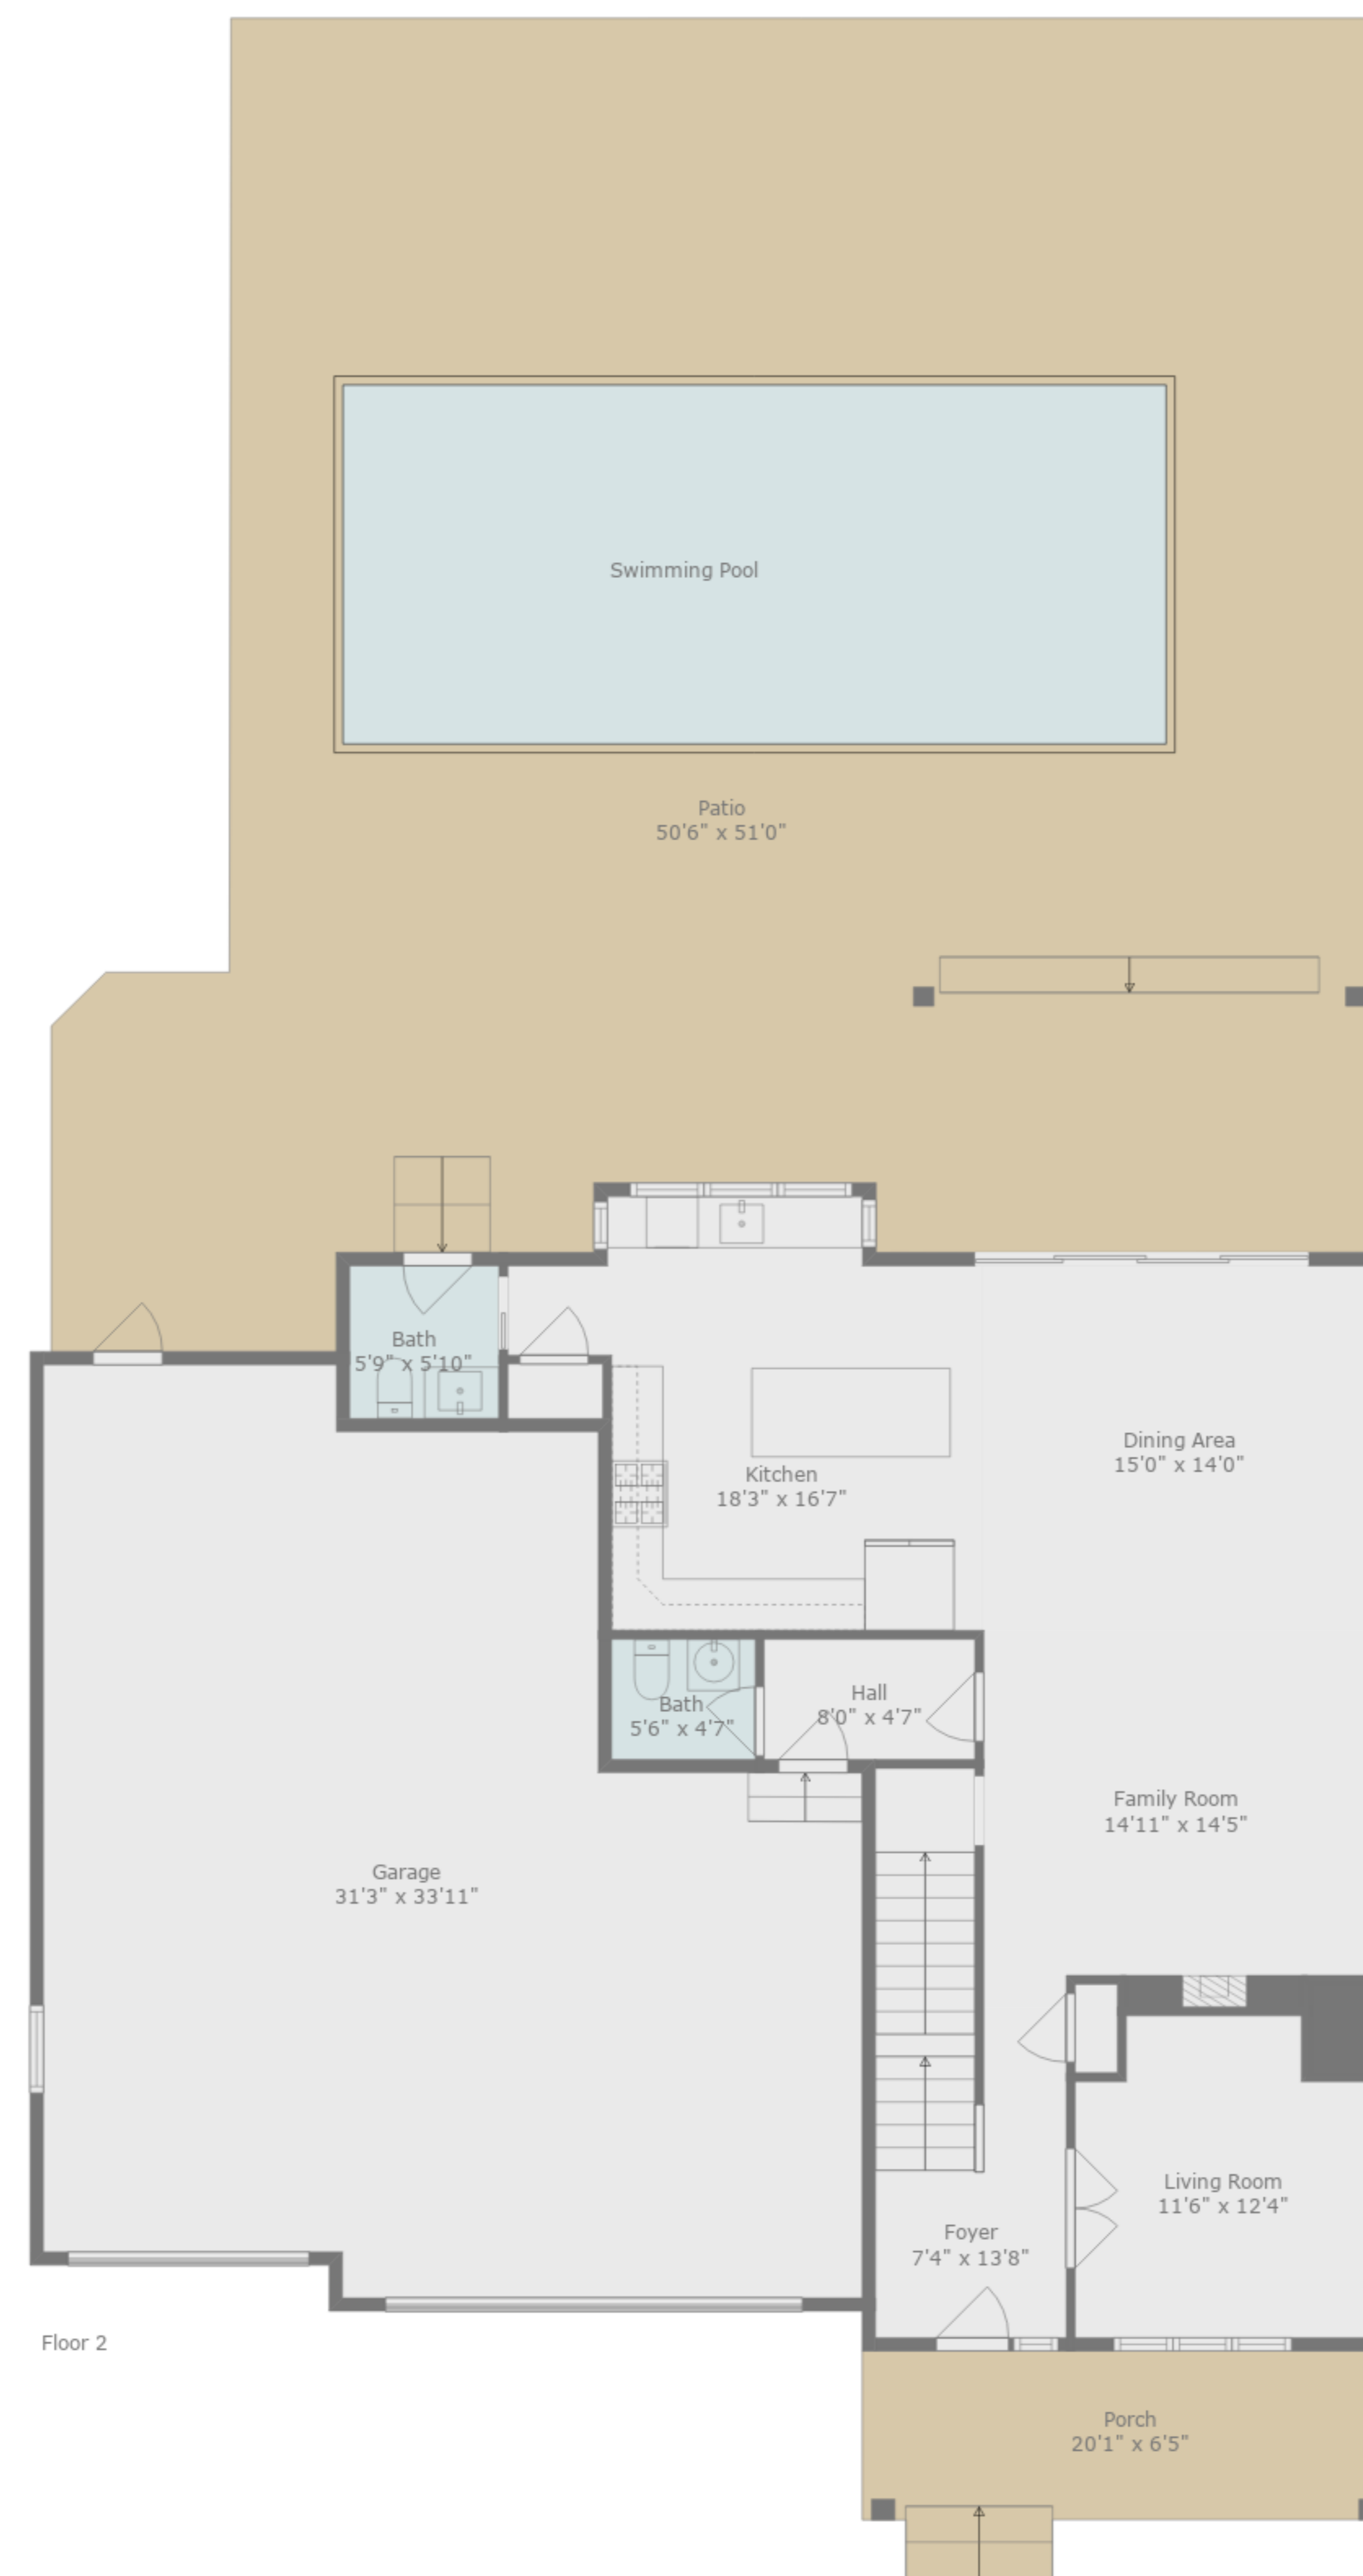

TOTAL: 3006 sq. ft

BELOW GROUND: 754 sq. ft, FLOOR 2: 1062 sq. ft, FLOOR 3: 1190 sq. ft
 EXCLUDED AREAS: ELECTRICAL ROOM: 96 sq. ft, STORAGE: 99 sq. ft, GARAGE: 916 sq. ft,
 PORCH: 143 sq. ft, PATIO: 1716 sq. ft

Measurements Are Deemed Highly Reliable, But Not Guaranteed.

TOTAL: 3006 sq. ft

BELOW GROUND: 754 sq. ft, FLOOR 2: 1062 sq. ft, FLOOR 3: 1190 sq. ft
 EXCLUDED AREAS: ELECTRICAL ROOM: 96 sq. ft, STORAGE: 99 sq. ft, GARAGE: 916 sq. ft,
 PORCH: 143 sq. ft, PATIO: 1716 sq. ft