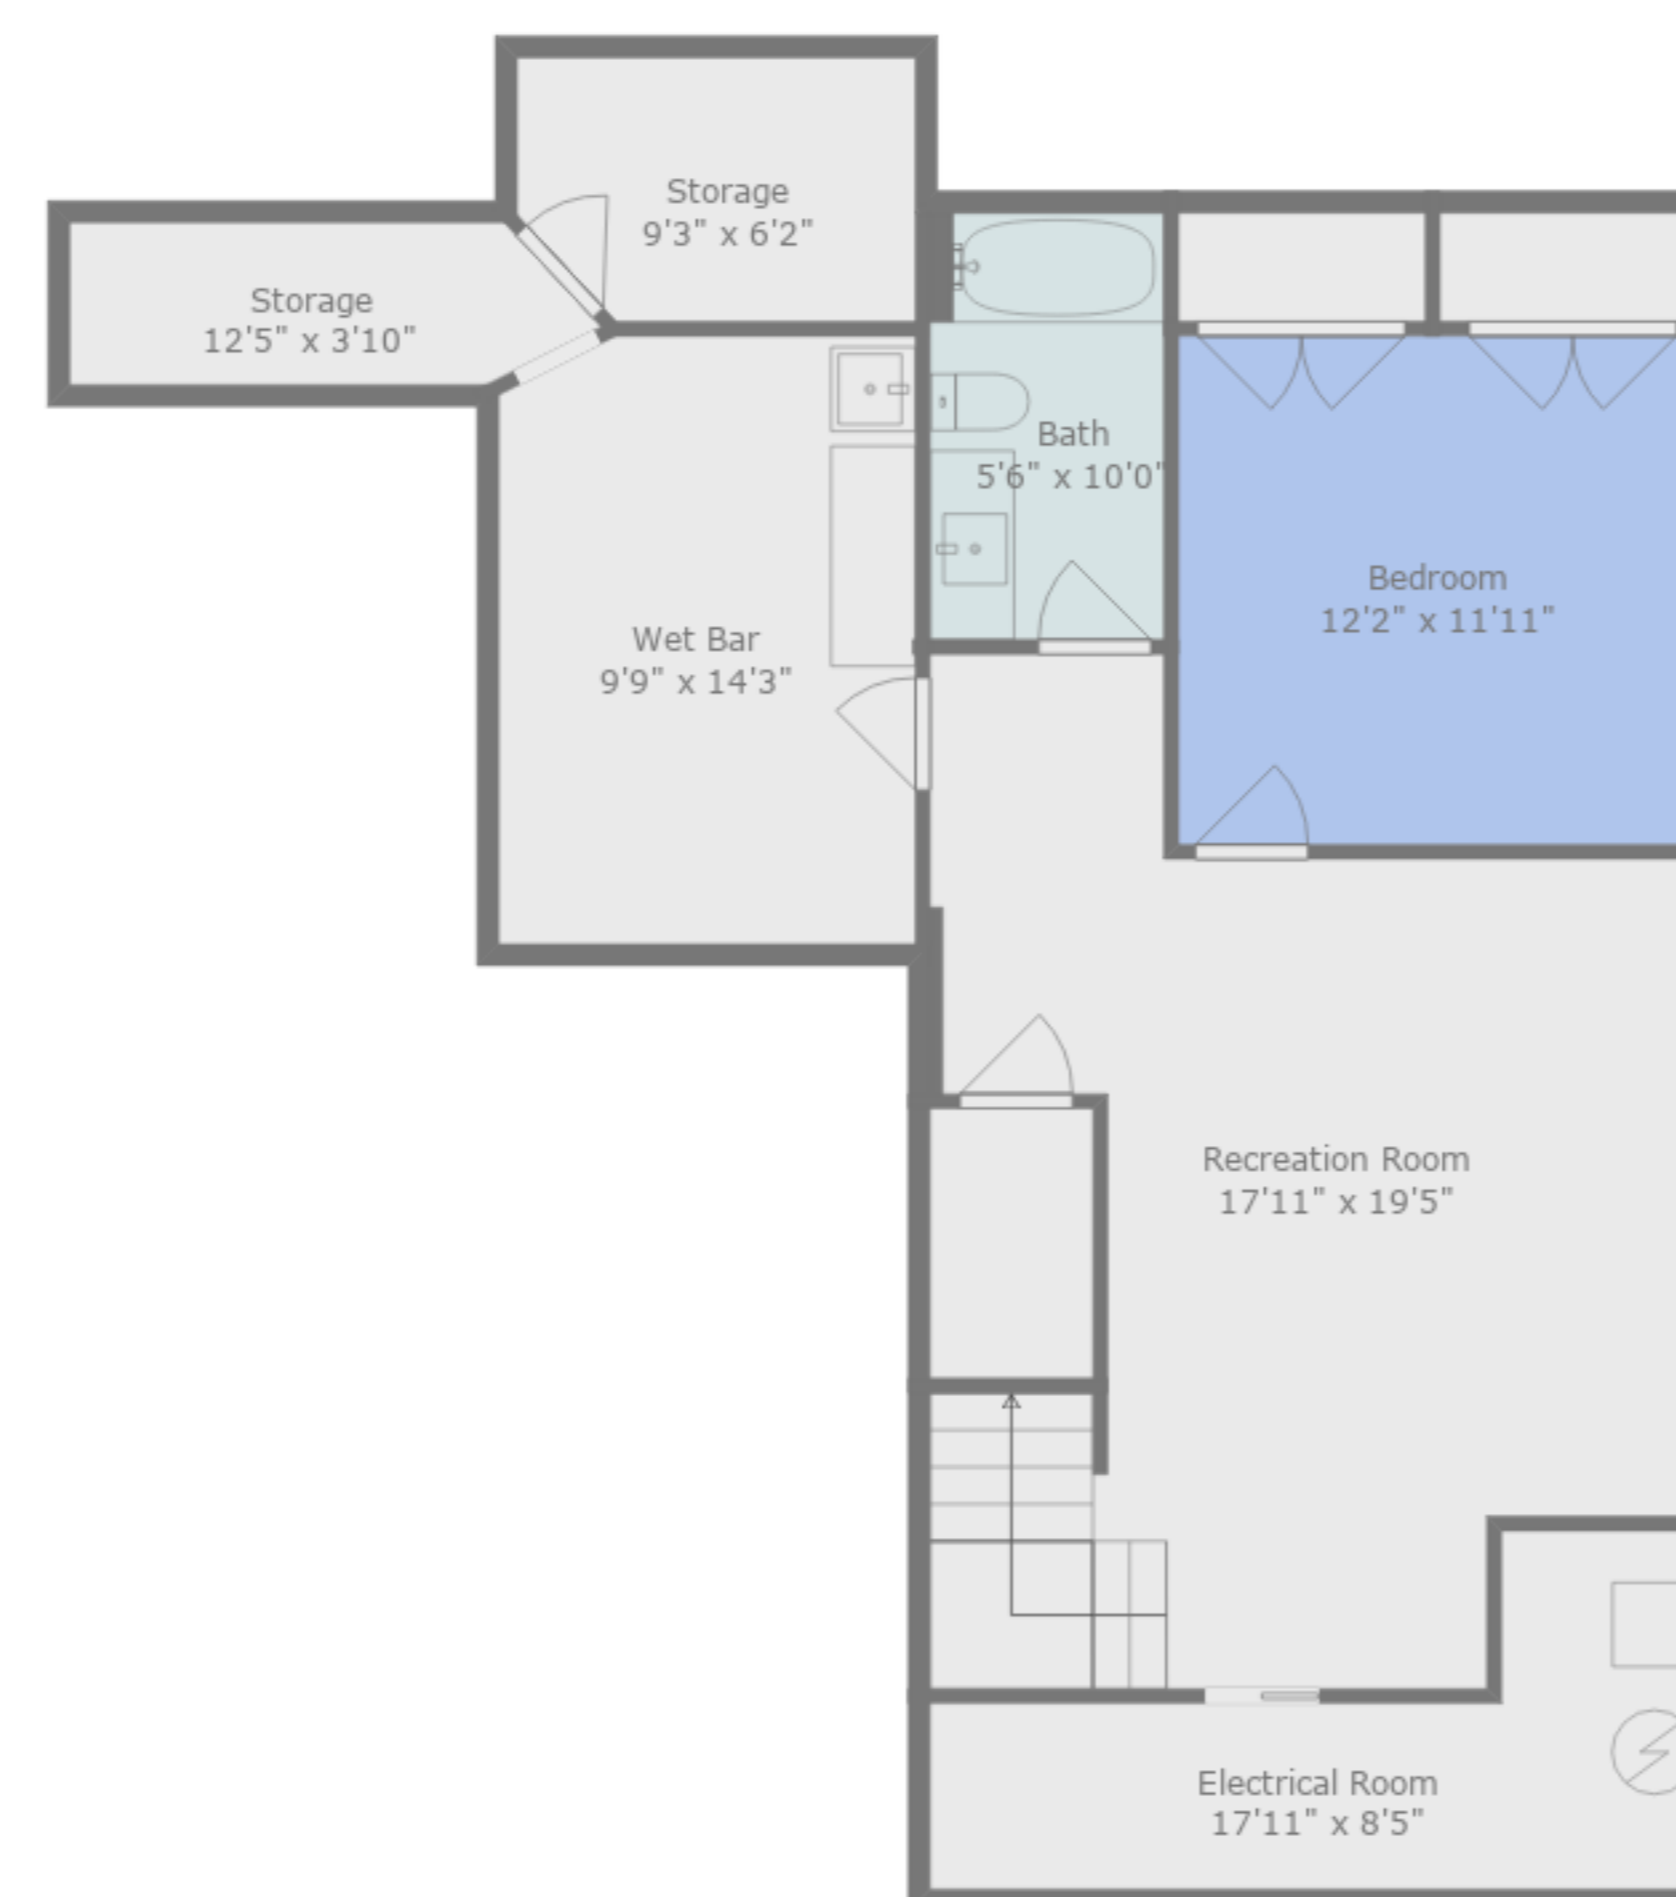

TOTAL: 3006 sq. ft

BELOW GROUND: 754 sq. ft, FLOOR 2: 1062 sq. ft, FLOOR 3: 1190 sq. ft
 EXCLUDED AREAS: ELECTRICAL ROOM: 96 sq. ft, STORAGE: 99 sq. ft, GARAGE: 916 sq. ft,
 PORCH: 143 sq. ft, PATIO: 1716 sq. ft

Measurements Are Deemed Highly Reliable, But Not Guaranteed.

TOTAL: 3006 sq. ft

BELOW GROUND: 754 sq. ft, FLOOR 2: 1062 sq. ft, FLOOR 3: 1190 sq. ft
 EXCLUDED AREAS: ELECTRICAL ROOM: 96 sq. ft, STORAGE: 99 sq. ft, GARAGE: 916 sq. ft,
 PORCH: 143 sq. ft, PATIO: 1716 sq. ft