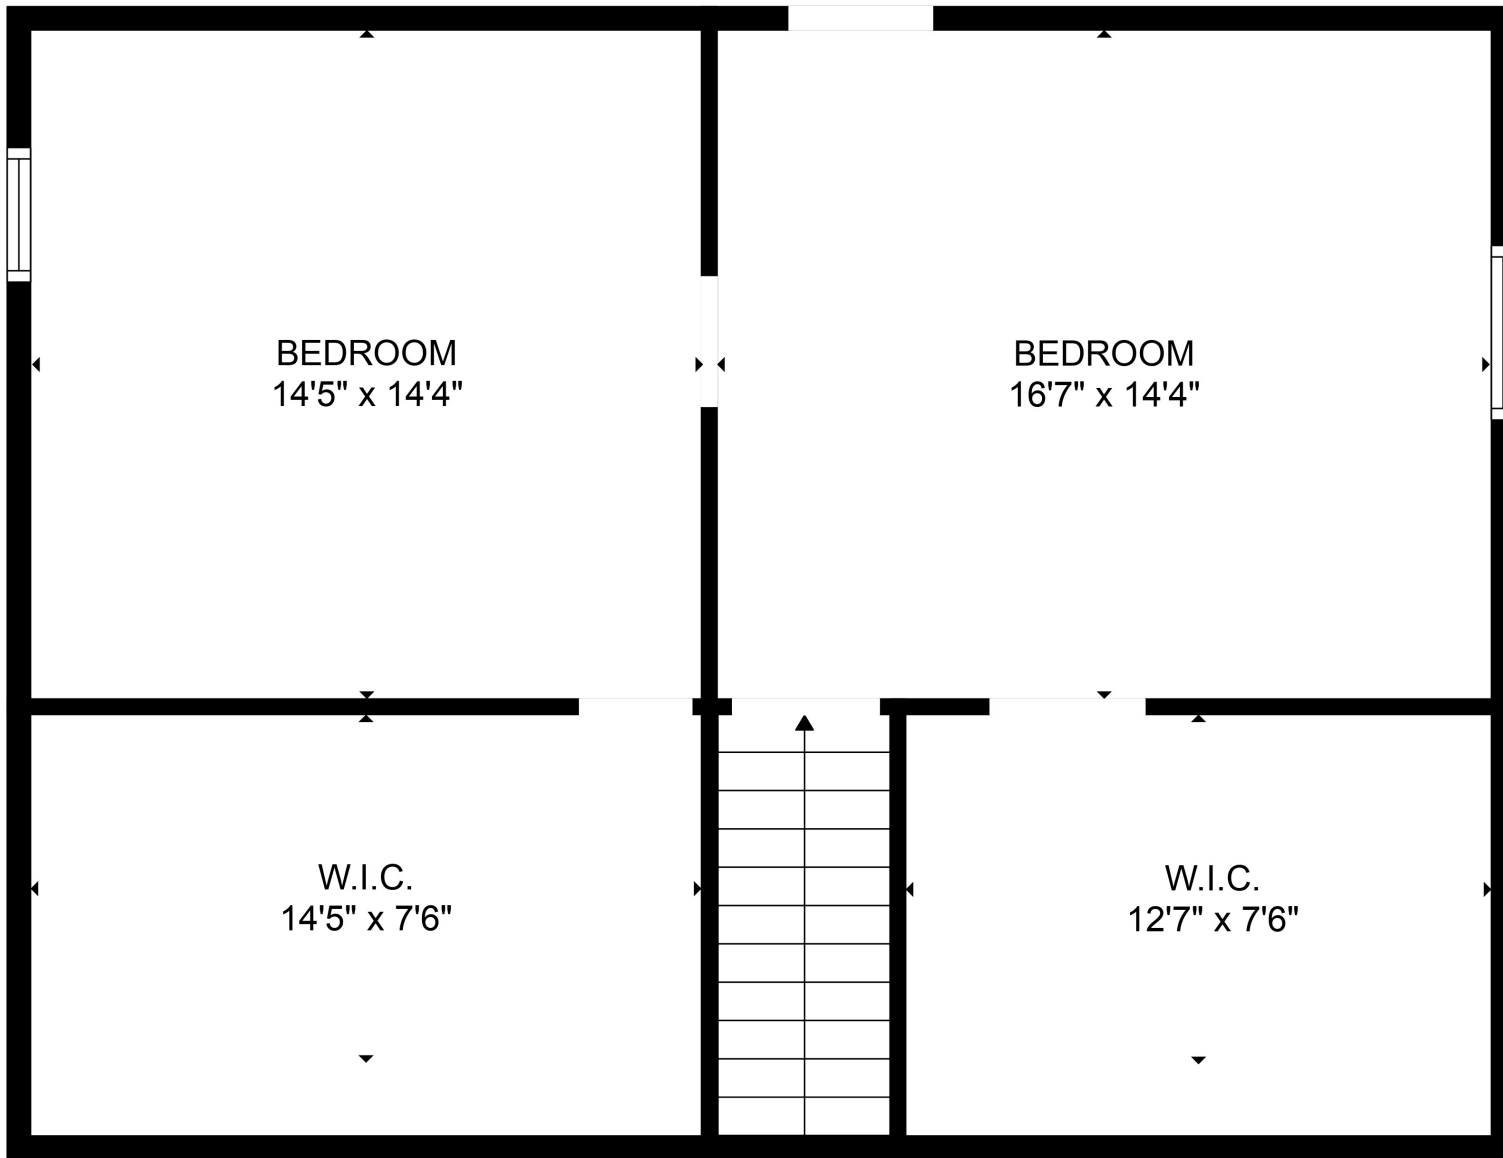

FLOOR 1

FLOOR 2

Total scanned area: 2345 sq. ft

SIZES AND DIMENSIONS ARE APPROXIMATE. ACTUAL MAY VARY.

Total scanned area: 2345 sq. ft

SIZES AND DIMENSIONS ARE APPROXIMATE. ACTUAL MAY VARY.

Total scanned area: 2345 sq. ft

SIZES AND DIMENSIONS ARE APPROXIMATE. ACTUAL MAY VARY.