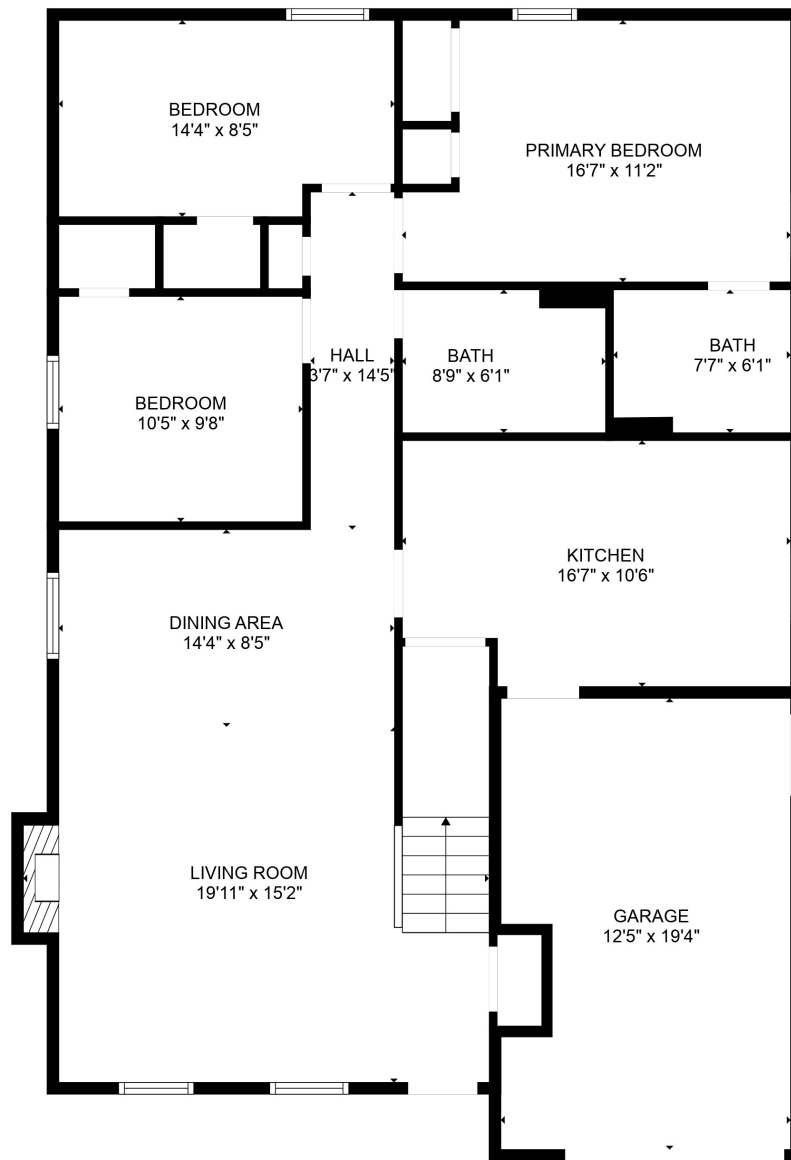

FLOOR 1

FLOOR 2

Total scanned area: 2345 sq. ft

SIZES AND DIMENSIONS ARE APPROXIMATE. ACTUAL MAY VARY.

Total scanned area: 2345 sq. ft

SIZES AND DIMENSIONS ARE APPROXIMATE. ACTUAL MAY VARY.

Total scanned area: 2345 sq. ft

SIZES AND DIMENSIONS ARE APPROXIMATE. ACTUAL MAY VARY.