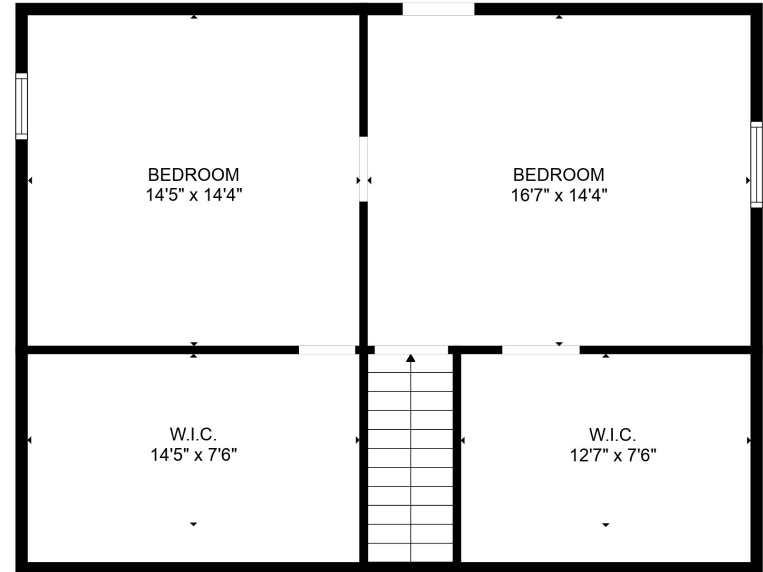

FLOOR 1

FLOOR 2

Total scanned area: 2345 sq. ft

SIZES AND DIMENSIONS ARE APPROXIMATE. ACTUAL MAY VARY.

Total scanned area: 2345 sq. ft

SIZES AND DIMENSIONS ARE APPROXIMATE. ACTUAL MAY VARY.

Total scanned area: 2345 sq. ft

SIZES AND DIMENSIONS ARE APPROXIMATE. ACTUAL MAY VARY.