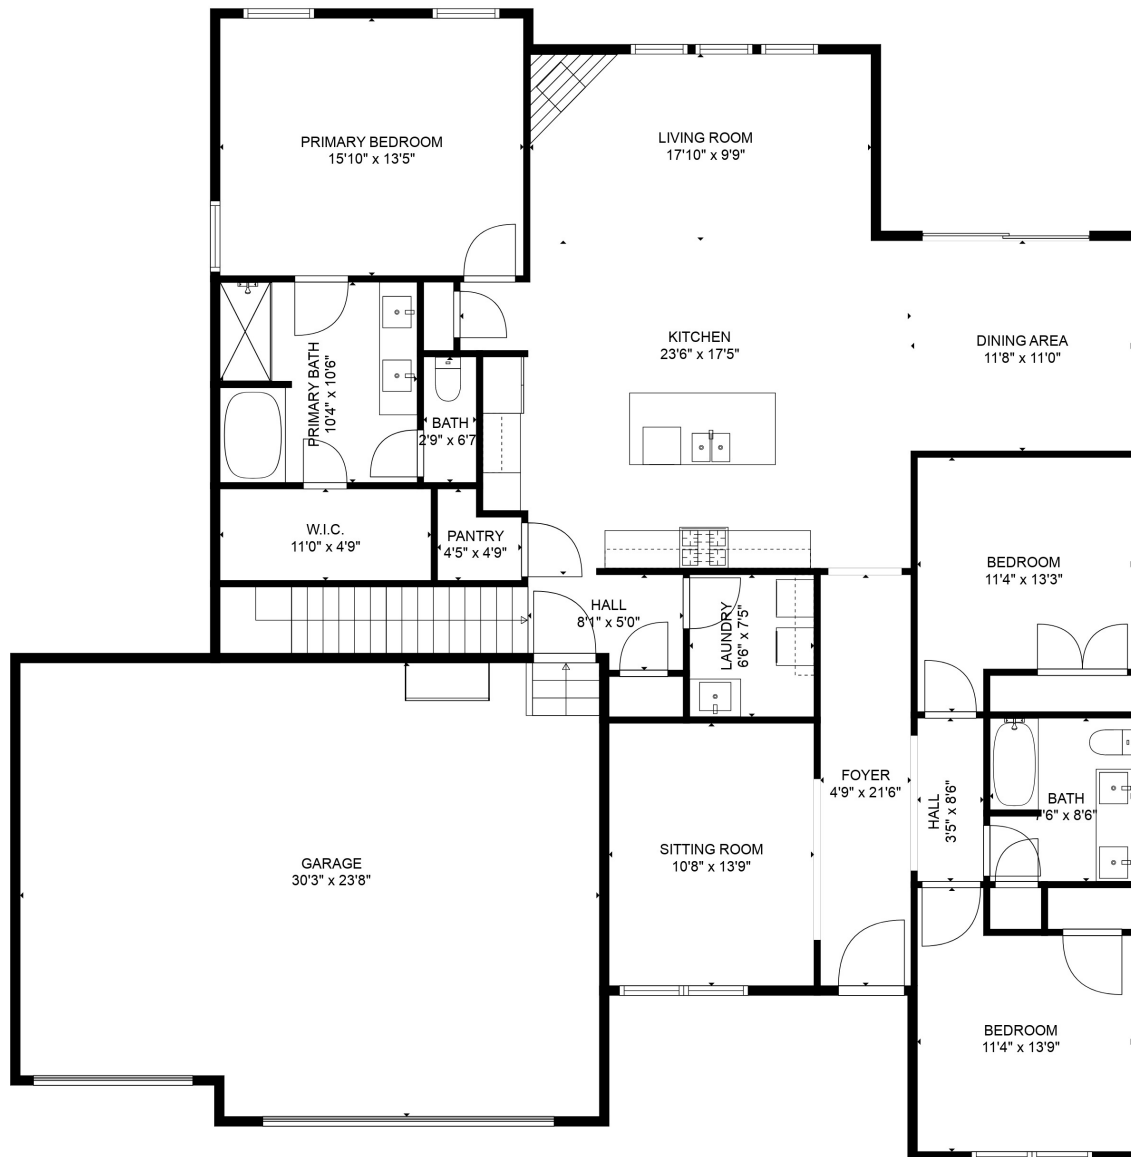

**TOTAL: 3403 sq. ft**

Below Ground: 1441 sq. ft, FLOOR 2: 1962 sq. ft

EXCLUDED AREAS: STORAGE: 417 sq. ft, ELECTRICAL ROOM: 105 sq. ft, GARAGE: 694 sq. ft

SIZES AND DIMENSIONS ARE APPROXIMATE, ACTUAL MAY VARY.