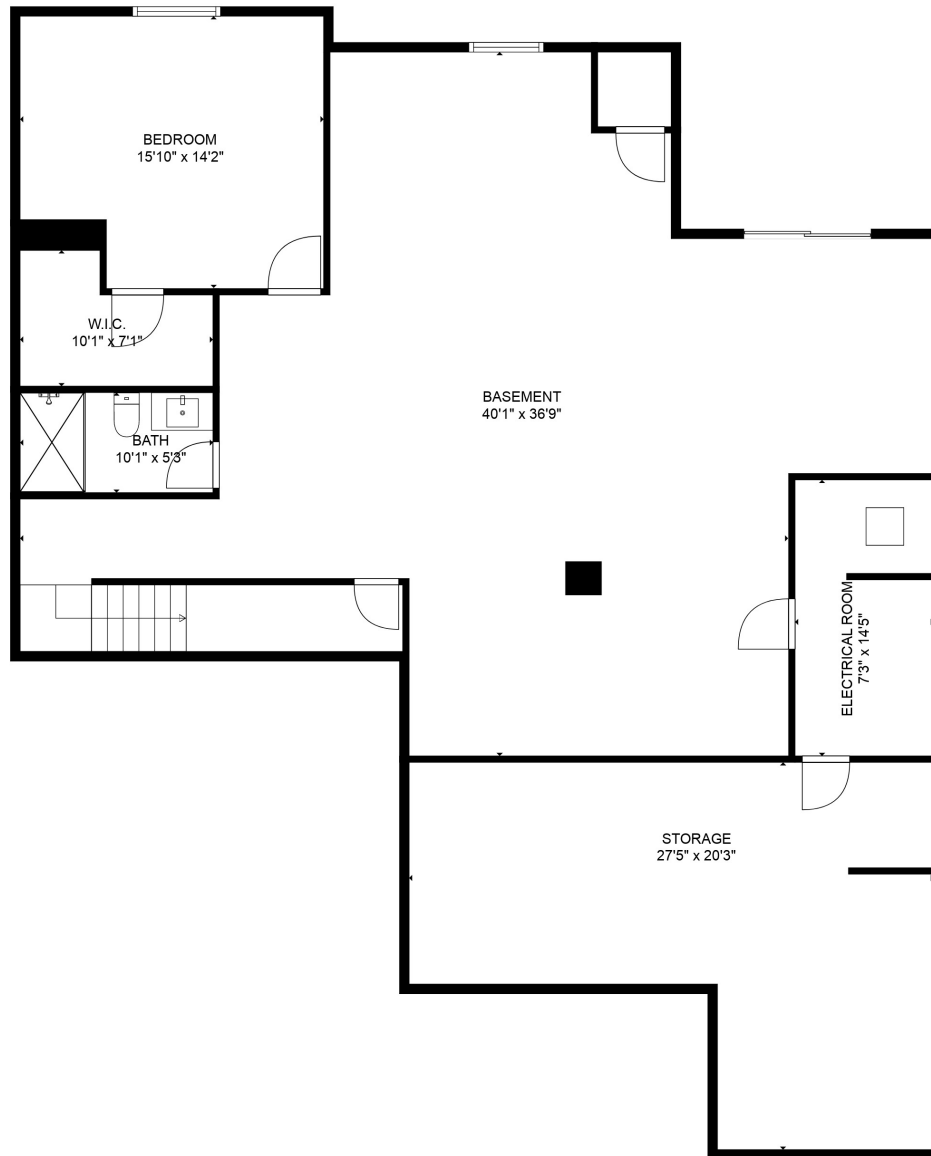

**TOTAL: 3403 sq. ft**

Below Ground: 1441 sq. ft, FLOOR 2: 1962 sq. ft

EXCLUDED AREAS: STORAGE: 417 sq. ft, ELECTRICAL ROOM: 105 sq. ft, GARAGE: 694 sq. ft

SIZES AND DIMENSIONS ARE APPROXIMATE, ACTUAL MAY VARY.