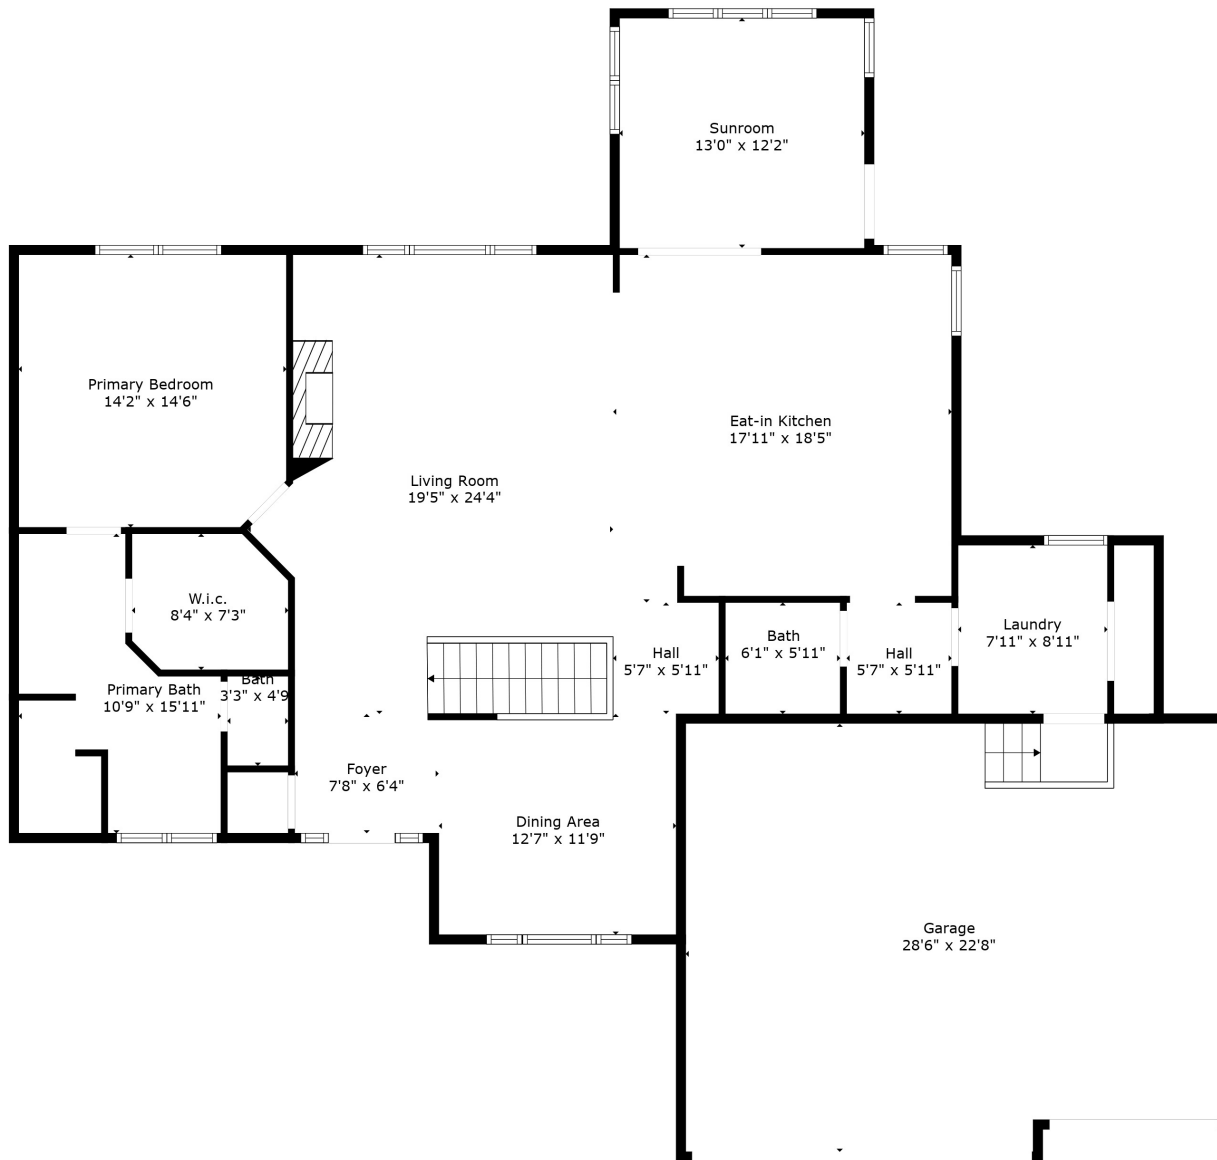

TOTAL: 3044 sq. ft
 BELOW GROUND: 1289 sq. ft, FLOOR 2: 1755 sq. ft
 EXCLUDED AREAS: STORAGE: 277 sq. ft, ELECTRICAL ROOM: 187 sq. ft, GARAGE: 631 sq. ft

TOTAL: 3044 sq. ft

BELOW GROUND: 1289 sq. ft, FLOOR 2: 1755 sq. ft

EXCLUDED AREAS: STORAGE: 277 sq. ft, ELECTRICAL ROOM: 187 sq. ft, GARAGE: 631 sq. ft

Created By Nordy Photography. Calculations Deemed Highly Reliable But Not Guaranteed.

TOTAL: 3044 sq. ft

BELOW GROUND: 1289 sq. ft, FLOOR 2: 1755 sq. ft

EXCLUDED AREAS: STORAGE: 277 sq. ft, ELECTRICAL ROOM: 187 sq. ft, GARAGE: 631 sq. ft

Created By Nordy Photography. Calculations Deemed Highly Reliable But Not Guaranteed.