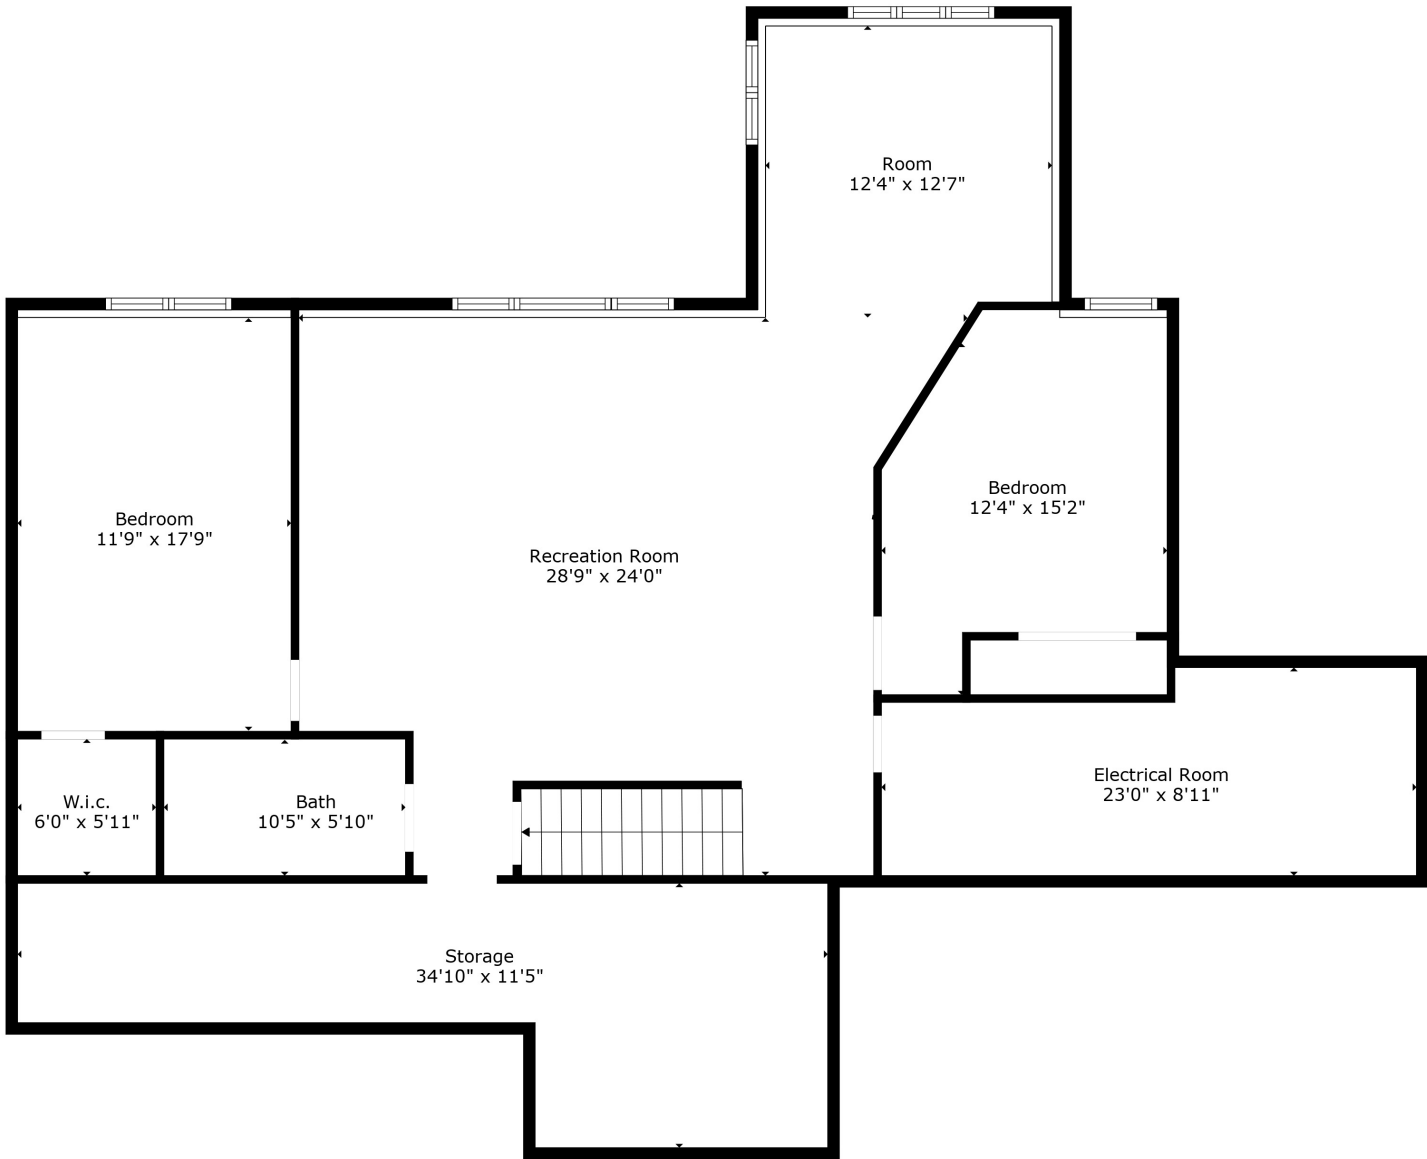

TOTAL: 3044 sq. ft
 BELOW GROUND: 1289 sq. ft, FLOOR 2: 1755 sq. ft
 EXCLUDED AREAS: STORAGE: 277 sq. ft, ELECTRICAL ROOM: 187 sq. ft, GARAGE: 631 sq. ft

TOTAL: 3044 sq. ft

BELOW GROUND: 1289 sq. ft, FLOOR 2: 1755 sq. ft

EXCLUDED AREAS: STORAGE: 277 sq. ft, ELECTRICAL ROOM: 187 sq. ft, GARAGE: 631 sq. ft

Created By Nordy Photography. Calculations Deemed Highly Reliable But Not Guaranteed.

TOTAL: 3044 sq. ft

BELOW GROUND: 1289 sq. ft, FLOOR 2: 1755 sq. ft

EXCLUDED AREAS: STORAGE: 277 sq. ft, ELECTRICAL ROOM: 187 sq. ft, GARAGE: 631 sq. ft

Created By Nordy Photography. Calculations Deemed Highly Reliable But Not Guaranteed.