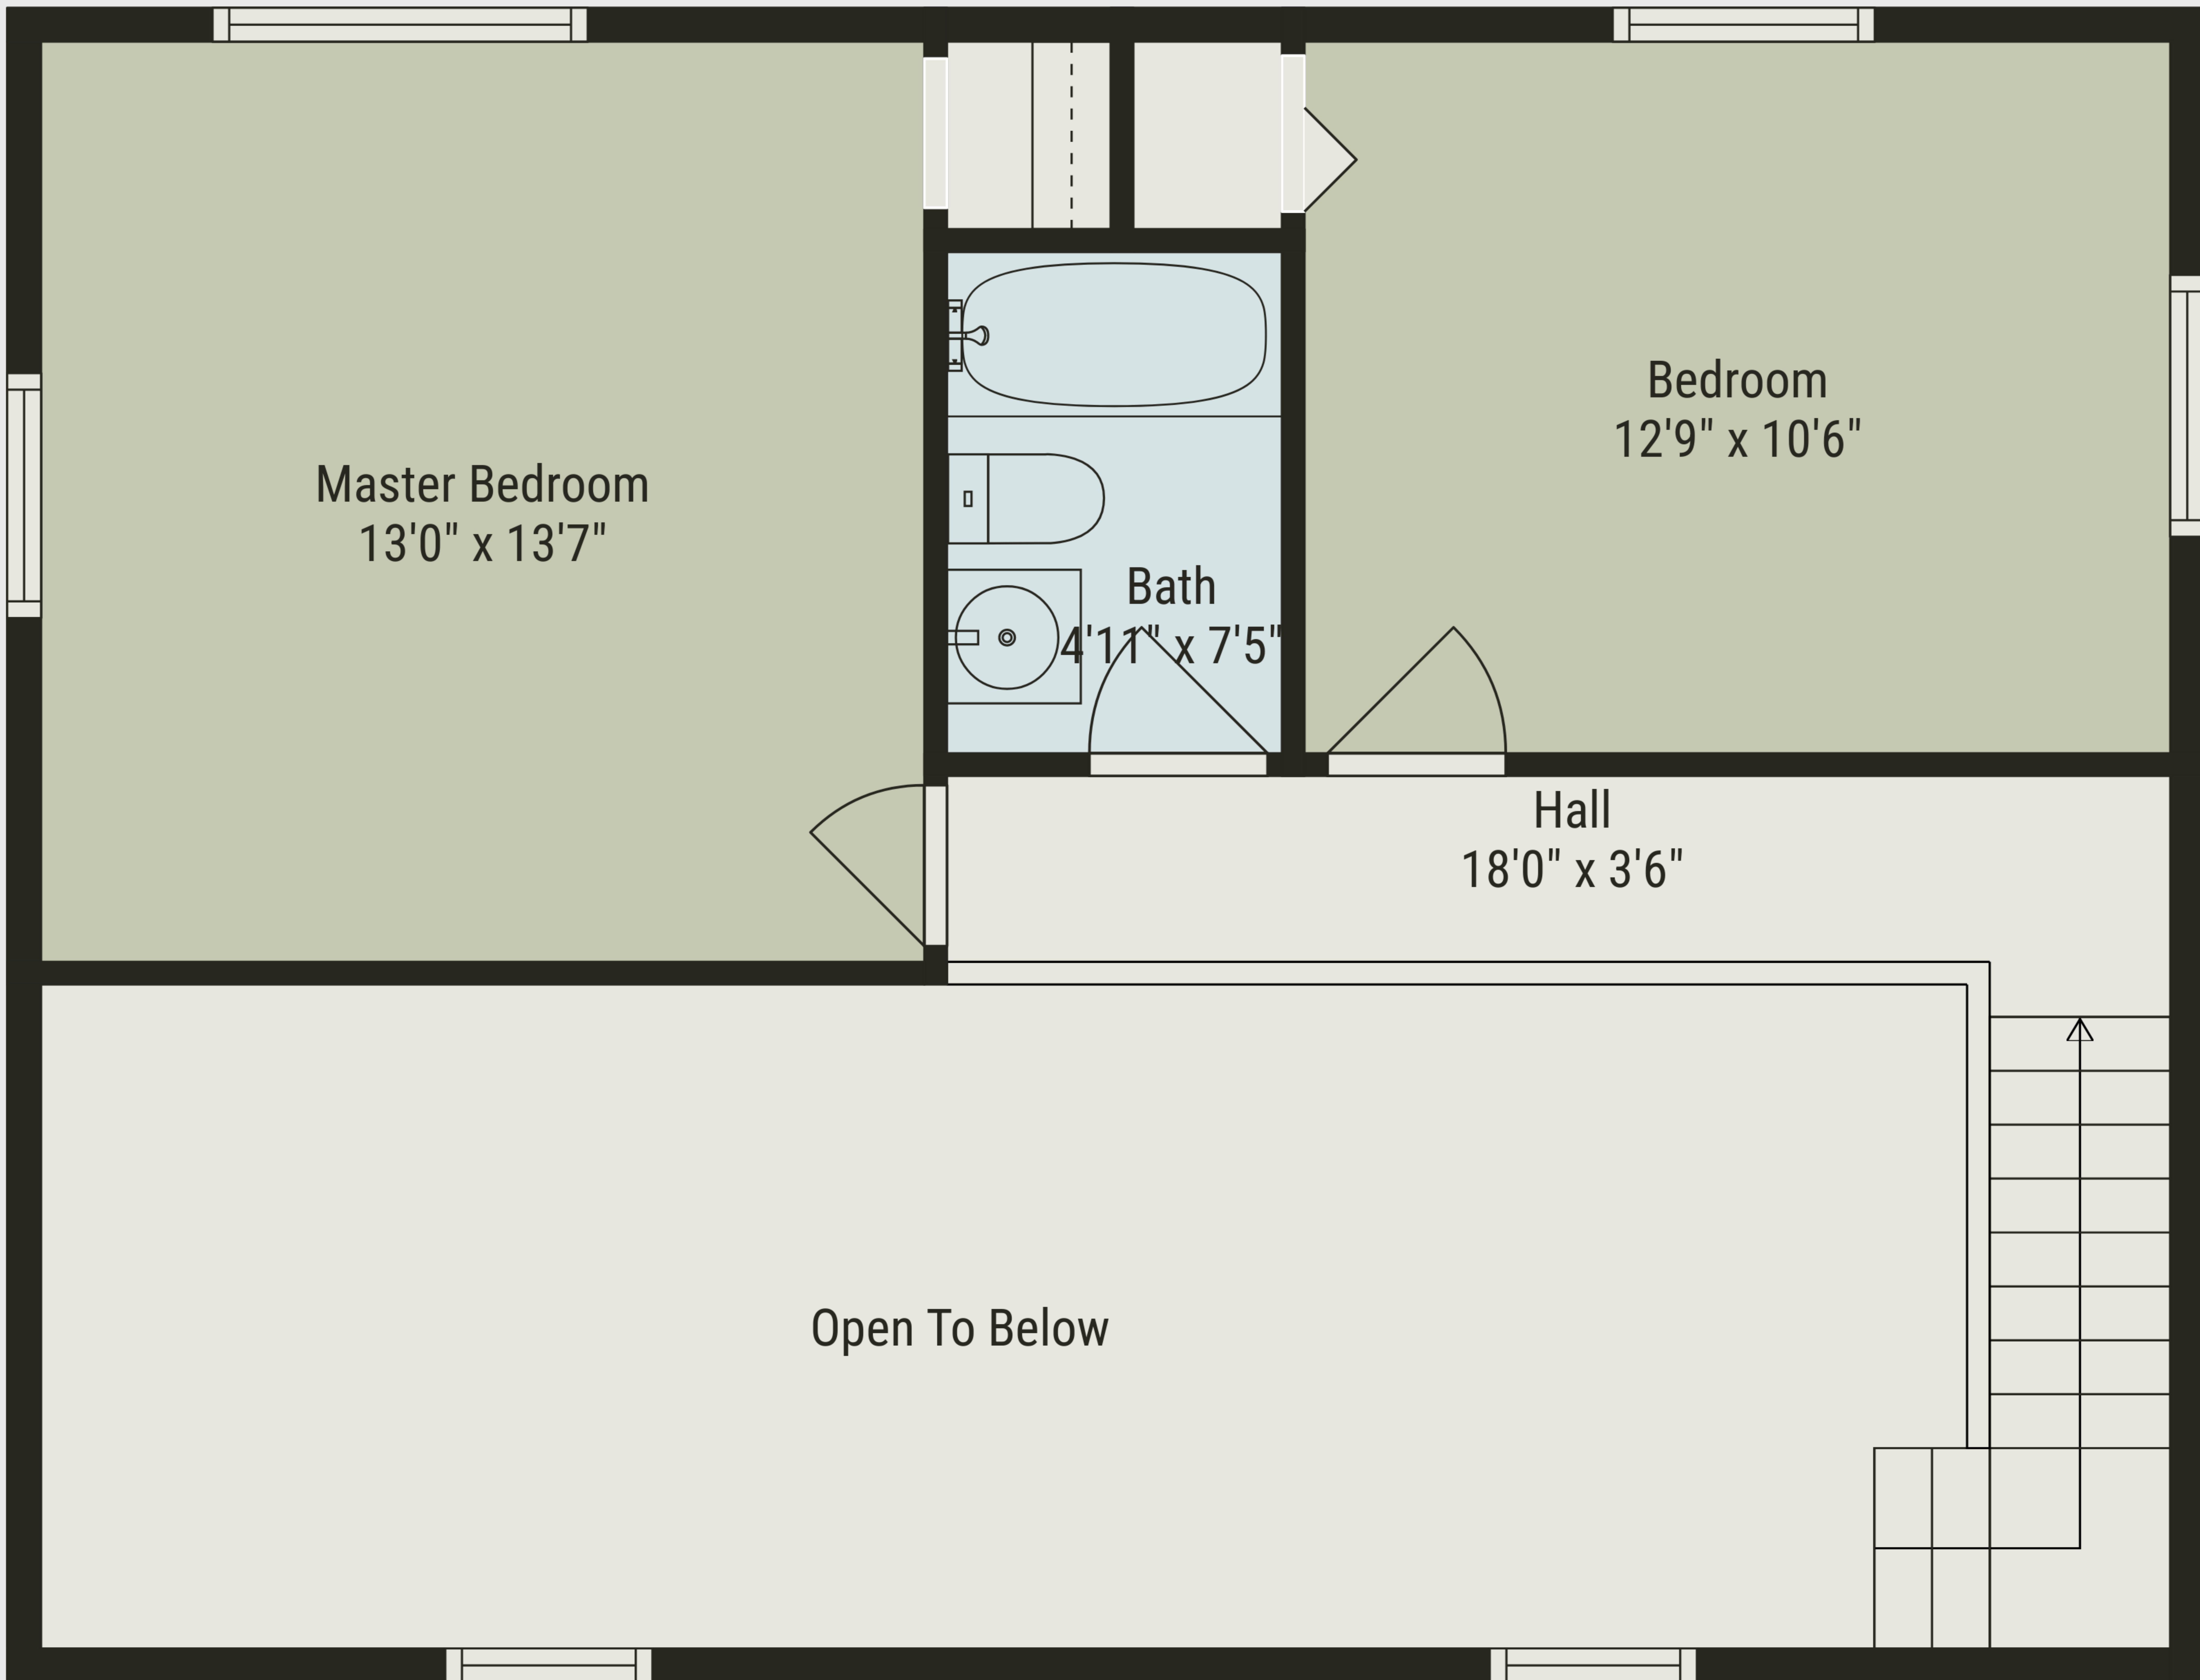

**TOTAL: 1439 sq. ft**  
 FLOOR 1: 973 sq. ft, FLOOR 2: 466 sq. ft  
 EXCLUDED AREAS: PORCH: 201 sq. ft, DECK: 944 sq. ft, GARAGE: 132 sq. ft,  
 FIREPLACE: 16 sq. ft, OPEN TO BELOW: 277 sq. ft

*Please Note: Measurements Shown Are Highly Reliable, But Not Guaranteed.*

Floor 1

Floor 2

**TOTAL: 1439 sq. ft**

FLOOR 1: 973 sq. ft, FLOOR 2: 466 sq. ft

EXCLUDED AREAS: PORCH: 201 sq. ft, DECK: 944 sq. ft, GARAGE: 132 sq. ft,  
FIREPLACE: 16 sq. ft, OPEN TO BELOW: 277 sq. ft

Please Note: Measurements Shown Are Highly Reliable, But Not Guaranteed.