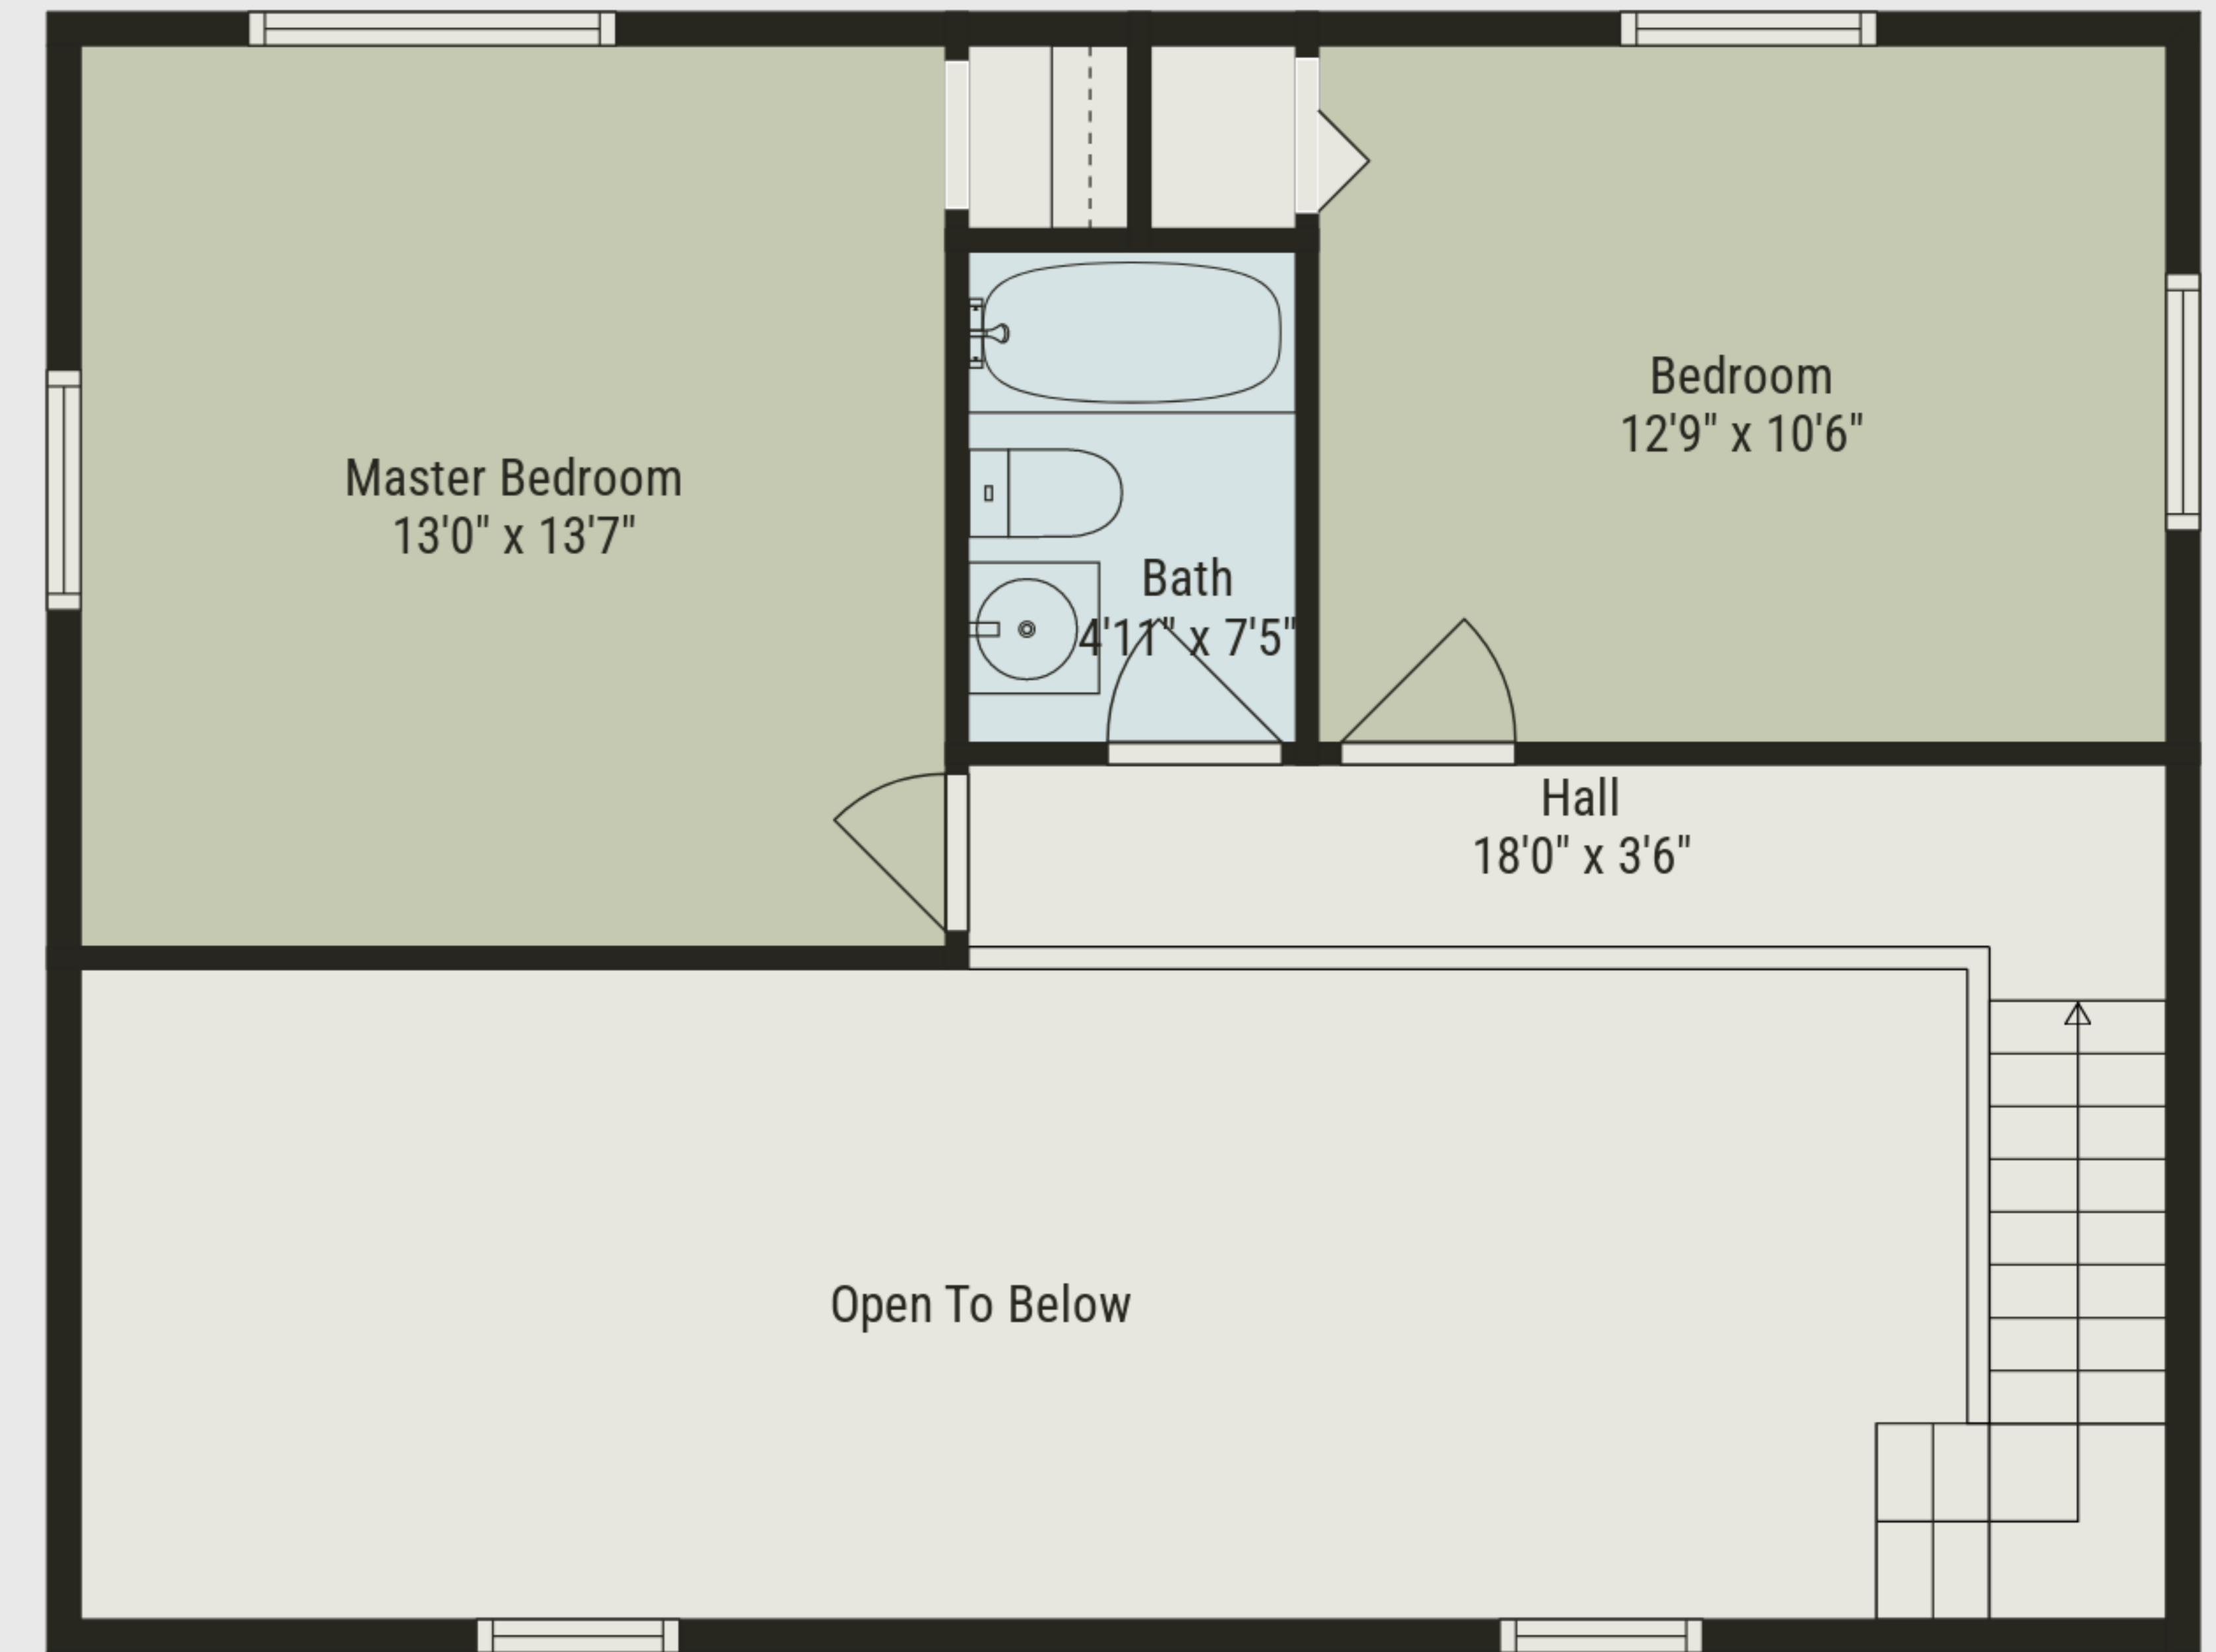

**TOTAL: 1439 sq. ft**  
 FLOOR 1: 973 sq. ft, FLOOR 2: 466 sq. ft  
 EXCLUDED AREAS: PORCH: 201 sq. ft, DECK: 944 sq. ft, GARAGE: 132 sq. ft,  
 FIREPLACE: 16 sq. ft, OPEN TO BELOW: 277 sq. ft

*Please Note: Measurements Shown Are Highly Reliable, But Not Guaranteed.*

Floor 1

Floor 2

**TOTAL: 1439 sq. ft**

FLOOR 1: 973 sq. ft, FLOOR 2: 466 sq. ft

EXCLUDED AREAS: PORCH: 201 sq. ft, DECK: 944 sq. ft, GARAGE: 132 sq. ft,  
FIREPLACE: 16 sq. ft, OPEN TO BELOW: 277 sq. ft

Please Note: Measurements Shown Are Highly Reliable, But Not Guaranteed.