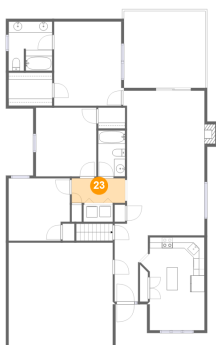

23 Floor 2 - Hall

Dimensions: 9'9" x 4'6"
Area: 43 sq. ft
Counted as Living Area:
Yes

Heated: Yes
Finished: Yes
Enclosed: Yes
Contiguous:
Yes
Permitted: Yes
Wet Space: No
Addition: No
Conversion: No