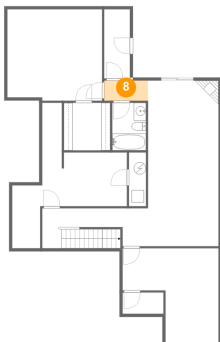

Heated: Yes
Finished: Yes
Enclosed: Yes
Contiguous:
Yes
Permitted: Yes
Wet Space: No
Addition: No
Conversion: No

8 Floor 1 - Hall

Dimensions: 7'1" x 3'3"
Area: 23 sq. ft
Counted as Living Area:
Yes

Heated: Yes
Finished: Yes
Enclosed: Yes
Contiguous:
Yes
Permitted: Yes
Wet Space: No
Addition: No
Conversion: No