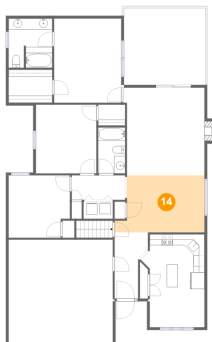

11 Floor 2 - Bath

Dimensions: 7'11" x 8'11"
Area: 70 sq. ft
Counted as Living Area:
Yes

Heated: Yes
Finished: Yes
Enclosed: Yes
Contiguous:
Yes
Permitted: Yes
Wet Space: Yes
Addition: No
Conversion: No

5855 Penn Forest Place, Carolyn Heights, Cave Spring, Roanoke, Roanoke County, Virginia,

12 Floor 2 - Garage

Dimensions: 18'11" x 19'0"
Area: 360 sq. ft
Counted as Living Area: No

Heated: No
Finished: No
Enclosed: Yes
Contiguous: Yes
Permitted: Yes
Wet Space: No
Addition: No
Conversion: No

13 Floor 2 - Primary Bedroom

Dimensions: 12'3" x 15'3"
Area: 187 sq. ft
Counted as Living Area: Yes

Heated: Yes
Finished: Yes
Enclosed: Yes
Contiguous: Yes
Permitted: Yes
Wet Space: No
Addition: No
Conversion: No

14 Floor 2 - Dining Area