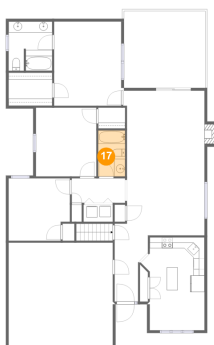

17 Floor 2 - Bath

Dimensions: 4'11" x 8'4"
Area: 41 sq. ft
Counted as Living Area: Yes

Heated: Yes
Finished: Yes
Enclosed: Yes
Contiguous: Yes
Permitted: Yes
Wet Space: Yes
Addition: No
Conversion: No