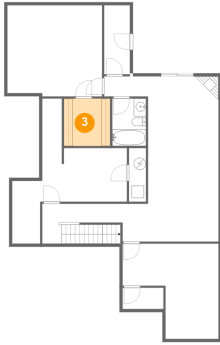

2 Floor 1 - Room

Dimensions: 4'2" x 11'3"
Area: 47 sq. ft
Counted as Living Area:
Yes

Heated: Yes
Finished: Yes
Enclosed: Yes
Contiguous:
Yes
Permitted: Yes
Wet Space: No
Addition: No
Conversion: No

5855 Penn Forest Place, Carolyn Heights, Cave Spring, Roanoke, Roanoke County, Virginia,

3 Floor 1 - W.i.c.

Dimensions: 7'7" x 7'9"
Area: 58 sq. ft
Counted as Living Area: Yes

Heated: Yes
Finished: Yes
Enclosed: Yes
Contiguous: Yes
Permitted: Yes
Wet Space: No
Addition: No
Conversion: No

4 Floor 1 - Covered Patio