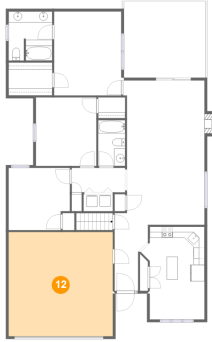

5855 Penn Forest Place, Carolyn Heights, Cave Spring, Roanoke, Roanoke County, Virginia,

12 Floor 2 - Garage

Dimensions: 18'11" x 19'0"
Area: 360 sq. ft
Counted as Living Area: No

Heated: No
Finished: No
Enclosed: Yes
Contiguous: Yes
Permitted: Yes
Wet Space: No
Addition: No
Conversion: No