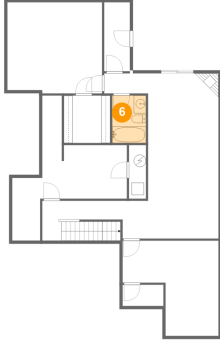

5855 Penn Forest Place, Carolyn Heights, Cave Spring, Roanoke, Roanoke County, Virginia,

6 Floor 1 - Bath

Dimensions: 5'6" x 7'9"
Area: 43 sq. ft
Counted as Living Area:
Yes

Heated: Yes
Finished: Yes
Enclosed: Yes
Contiguous:
Yes
Permitted: Yes
Wet Space: Yes
Addition: No
Conversion: No