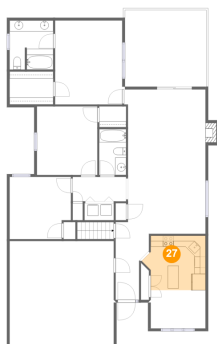

5855 Penn Forest Place, Carolyn Heights, Cave Spring, Roanoke, Roanoke County, Virginia,

27 Floor 2 - Kitchen

Dimensions: 11'7" x 9'11"

Area: 102 sq. ft

Counted as Living Area:
Yes

Heated: Yes

Finished: Yes

Enclosed: Yes

Contiguous:
Yes

Permitted: Yes

Wet Space: No

Addition: No

Conversion: No