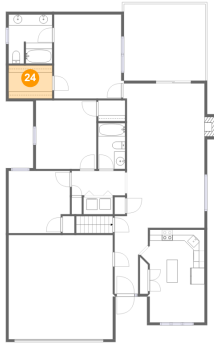

5855 Penn Forest Place, Carolyn Heights, Cave Spring, Roanoke, Roanoke County, Virginia,

24 Floor 2 - W.i.c.

Dimensions: 7'11" x 6'0"
Area: 48 sq. ft
Counted as Living Area:
Yes

Heated: Yes
Finished: Yes
Enclosed: Yes
Contiguous:
Yes
Permitted: Yes
Wet Space: No
Addition: No
Conversion: No