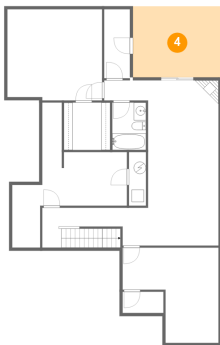

2 Floor 1 - Room

Dimensions: 4'2" x 11'3"
Area: 47 sq. ft
Counted as Living Area:
Yes

Heated: Yes
Finished: Yes
Enclosed: Yes
Contiguous:
Yes
Permitted: Yes
Wet Space: No
Addition: No
Conversion: No

5855 Penn Forest Place, Carolyn Heights, Cave Spring, Roanoke, Roanoke County, Virginia,

3 Floor 1 - W.i.c.

Dimensions: 7'7" x 7'9"
Area: 58 sq. ft
Counted as Living Area: Yes

Heated: Yes
Finished: Yes
Enclosed: Yes
Contiguous: Yes
Permitted: Yes
Wet Space: No
Addition: No
Conversion: No

4 Floor 1 - Covered Patio