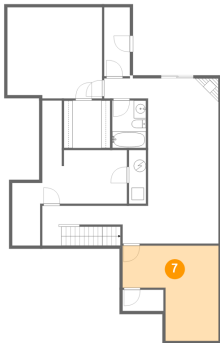

7 Floor 1 - Room

Dimensions: 15'8" x 15'6"
Area: 182 sq. ft
Counted as Living Area:
Yes

Heated: Yes
Finished: Yes
Enclosed: Yes
Contiguous:
Yes
Permitted: Yes
Wet Space: No
Addition: No
Conversion: No