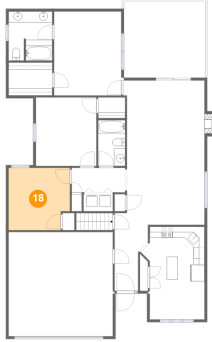

5855 Penn Forest Place, Carolyn Heights, Cave Spring, Roanoke, Roanoke County, Virginia,

18 Floor 2 - Bedroom

Dimensions: 11'2" x 11'4"
Area: 121 sq. ft
Counted as Living Area:
Yes

Heated: Yes
Finished: Yes
Enclosed: Yes
Contiguous:
Yes
Permitted: Yes
Wet Space: No
Addition: No
Conversion: No