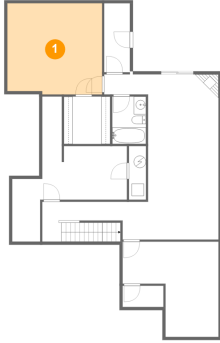

5855 Penn Forest Place, Carolyn Heights, Cave Spring, Roanoke, Roanoke County, Virginia,

1 Floor 1 - Bedroom

Dimensions: 15'5" x 14'10"
Area: 226 sq. ft
Counted as Living Area:
Yes

Heated: Yes
Finished: Yes
Enclosed: Yes
Contiguous:
Yes
Permitted: Yes
Wet Space: No
Addition: No
Conversion: No