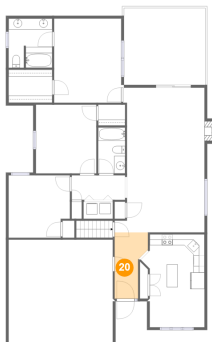

20 Floor 2 - Foyer

Dimensions: 6'1" x 12'0"
Area: 59 sq. ft
Counted as Living Area:
Yes

Heated: Yes
Finished: Yes
Enclosed: Yes
Contiguous:
Yes
Permitted: Yes
Wet Space: No
Addition: No
Conversion: No