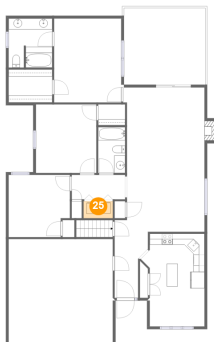

25 Floor 2 - Laundry

Dimensions: 5'4" x 3'1"
Area: 17 sq. ft
Counted as Living Area:
Yes

Heated: Yes
Finished: Yes
Enclosed: Yes
Contiguous:
Yes
Permitted: Yes
Wet Space: No
Addition: No
Conversion: No