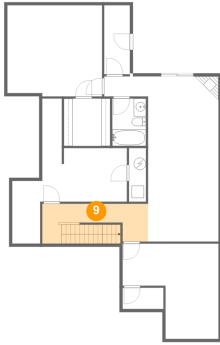

Heated: Yes
Finished: Yes
Enclosed: Yes
Contiguous:
Yes
Permitted: Yes
Wet Space: No
Addition: No
Conversion: No

8 Floor 1 - Hall

Dimensions: 7'1" x 3'3"
Area: 23 sq. ft
Counted as Living Area:
Yes

Heated: Yes
Finished: Yes
Enclosed: Yes
Contiguous:
Yes
Permitted: Yes
Wet Space: No
Addition: No
Conversion: No

5855 Penn Forest Place, Carolyn Heights, Cave Spring, Roanoke, Roanoke County, Virginia,

9 Floor 1 - Hall

Dimensions: 17'3" x 6'5"
Area: 107 sq. ft
Counted as Living Area:
Yes

Heated: Yes
Finished: Yes
Enclosed: Yes
Contiguous:
Yes
Permitted: Yes
Wet Space: No
Addition: No
Conversion: No