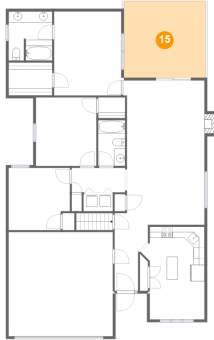

5855 Penn Forest Place, Carolyn Heights, Cave Spring, Roanoke, Roanoke County, Virginia,

15 Floor 2 - Balcony

Dimensions: 14'10" x 13'11"
Area: 207 sq. ft
Counted as Living Area: No

Heated: No
Finished: Yes
Enclosed: No
Contiguous: Yes
Permitted: Yes
Wet Space: No
Addition: No
Conversion: No