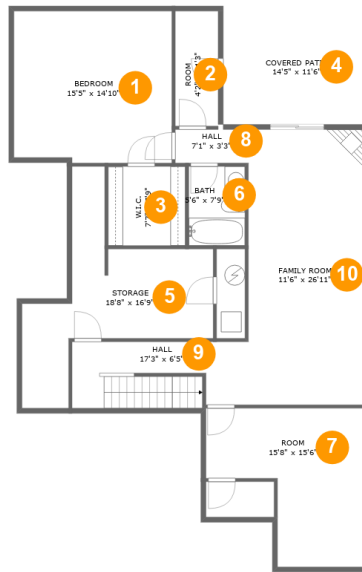

5855 Penn Forest Place, Carolyn Heights, Cave Spring, Roanoke, Roanoke County, Virginia,

Property Summary

2 floors

4 bedrooms

3 bathrooms

3,688 total sqft

1 garages

2,635 Gross Living Area sqft

5855 Penn Forest Place, Carolyn Heights, Cave Spring, Roanoke, Roanoke County, Virginia,

Room Dimensions

Floor 1

Total sqft: 1550

Living area: 1145

#	Room name	Dimensions	Area (sqft)	Counted as Living Area
1	Bedroom	15'5" x 14'10"	226 sq. ft	Yes
2	Room	4'2" x 11'3"	47 sq. ft	Yes
3	W.i.c.	7'7" x 7'9"	58 sq. ft	Yes
4	Covered Patio	14'5" x 11'6"	167 sq. ft	No
5	Storage	18'8" x 16'9"	193 sq. ft	No
6	Bath	5'6" x 7'9"	43 sq. ft	Yes
7	Room	15'8" x 15'6"	182 sq. ft	Yes
8	Hall	7'1" x 3'3"	23 sq. ft	Yes
9	Hall	17'3" x 6'5"	107 sq. ft	Yes
10	Family Room	11'6" x 26'11"	309 sq. ft	Yes

5855 Penn Forest Place, Carolyn Heights, Cave Spring, Roanoke, Roanoke County, Virginia,

Room Dimensions

Floor 2

Total sqft: 2138

Living area: 1490

#	Room name	Dimensions	Area (sqft)	Counted as Living Area
11	Bath	7'11" x 8'11"	70 sq. ft	Yes
12	Garage	18'11" x 19'0"	360 sq. ft	No
13	Primary Bedroom	12'3" x 15'3"	187 sq. ft	Yes
14	Dining Area	16'5" x 10'4"	151 sq. ft	Yes
15	Balcony	14'10" x 13'11"	207 sq. ft	No
16	Breakfast Nook	10'0" x 7'0"	70 sq. ft	Yes
17	Bath	4'11" x 8'4"	41 sq. ft	Yes
18	Bedroom	11'2" x 11'4"	121 sq. ft	Yes
19	W.i.c.	4'10" x 3'10"	19 sq. ft	Yes
20	Foyer	6'1" x 12'0"	59 sq. ft	Yes
21	Living Room	14'1" x 15'10"	234 sq. ft	Yes

10 Floor 1 - Family Room

Dimensions: 11'6" x 26'11"
Area: 309 sq. ft
Counted as Living Area:
Yes

Heated: Yes
Finished: Yes
Enclosed: Yes
Contiguous:
Yes
Permitted: Yes
Wet Space: No
Addition: No
Conversion: No