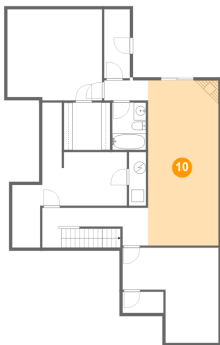

Heated: Yes
Finished: Yes
Enclosed: Yes
Contiguous:
Yes
Permitted: Yes
Wet Space: No
Addition: No
Conversion: No

8 Floor 1 - Hall

Dimensions: 7'1" x 3'3"
Area: 23 sq. ft
Counted as Living Area:
Yes

Heated: Yes
Finished: Yes
Enclosed: Yes
Contiguous:
Yes
Permitted: Yes
Wet Space: No
Addition: No
Conversion: No

5855 Penn Forest Place, Carolyn Heights, Cave Spring, Roanoke, Roanoke County, Virginia,

9 Floor 1 - Hall

Dimensions: 17'3" x 6'5"
Area: 107 sq. ft
Counted as Living Area:
Yes

Heated: Yes
Finished: Yes
Enclosed: Yes
Contiguous:
Yes
Permitted: Yes
Wet Space: No
Addition: No
Conversion: No

10 Floor 1 - Family Room

Dimensions: 11'6" x 26'11"
Area: 309 sq. ft
Counted as Living Area:
Yes

Heated: Yes
Finished: Yes
Enclosed: Yes
Contiguous:
Yes
Permitted: Yes
Wet Space: No
Addition: No
Conversion: No