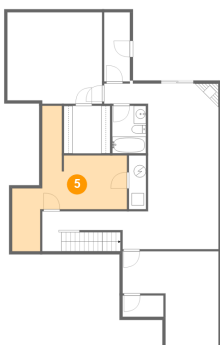

2 Floor 1 - Room

Dimensions: 4'2" x 11'3"
Area: 47 sq. ft
Counted as Living Area:
Yes

Heated: Yes
Finished: Yes
Enclosed: Yes
Contiguous:
Yes
Permitted: Yes
Wet Space: No
Addition: No
Conversion: No

5855 Penn Forest Place, Carolyn Heights, Cave Spring, Roanoke, Roanoke County, Virginia,

3 Floor 1 - W.i.c.

Dimensions: 7'7" x 7'9"
Area: 58 sq. ft
Counted as Living Area: Yes

Heated: Yes
Finished: Yes
Enclosed: Yes
Contiguous: Yes
Permitted: Yes
Wet Space: No
Addition: No
Conversion: No

4 Floor 1 - Covered Patio

Dimensions: 14'5" x 11'6"
Area: 167 sq. ft
Counted as Living Area: No

Heated: No
Finished: Yes
Enclosed: No
Contiguous: Yes
Permitted: Yes
Wet Space: No
Addition: No
Conversion: No

5 Floor 1 - Storage

Dimensions: 18'8" x 16'9"
Area: 193 sq. ft
Counted as Living Area: No