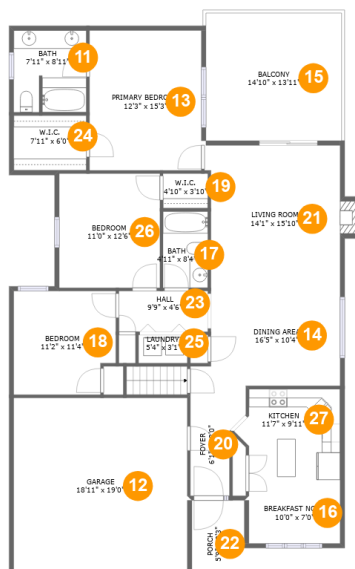

5855 Penn Forest Place, Carolyn Heights, Cave Spring, Roanoke, Roanoke County, Virginia,

Room Dimensions

Floor 1

Total sqft: 1550

Living area: 1145

#	Room name	Dimensions	Area (sqft)	Counted as Living Area
1	Bedroom	15'5" x 14'10"	226 sq. ft	Yes
2	Room	4'2" x 11'3"	47 sq. ft	Yes
3	W.i.c.	7'7" x 7'9"	58 sq. ft	Yes
4	Covered Patio	14'5" x 11'6"	167 sq. ft	No
5	Storage	18'8" x 16'9"	193 sq. ft	No
6	Bath	5'6" x 7'9"	43 sq. ft	Yes
7	Room	15'8" x 15'6"	182 sq. ft	Yes
8	Hall	7'1" x 3'3"	23 sq. ft	Yes
9	Hall	17'3" x 6'5"	107 sq. ft	Yes
10	Family Room	11'6" x 26'11"	309 sq. ft	Yes

5855 Penn Forest Place, Carolyn Heights, Cave Spring, Roanoke, Roanoke County, Virginia,

Room Dimensions

Floor 2

Total sqft: 2138

Living area: 1490

#	Room name	Dimensions	Area (sqft)	Counted as Living Area
11	Bath	7'11" x 8'11"	70 sq. ft	Yes
12	Garage	18'11" x 19'0"	360 sq. ft	No
13	Primary Bedroom	12'3" x 15'3"	187 sq. ft	Yes
14	Dining Area	16'5" x 10'4"	151 sq. ft	Yes
15	Balcony	14'10" x 13'11"	207 sq. ft	No
16	Breakfast Nook	10'0" x 7'0"	70 sq. ft	Yes
17	Bath	4'11" x 8'4"	41 sq. ft	Yes
18	Bedroom	11'2" x 11'4"	121 sq. ft	Yes
19	W.i.c.	4'10" x 3'10"	19 sq. ft	Yes
20	Foyer	6'1" x 12'0"	59 sq. ft	Yes
21	Living Room	14'1" x 15'10"	234 sq. ft	Yes

10 Floor 1 - Family Room

Dimensions: 11'6" x 26'11"
Area: 309 sq. ft
Counted as Living Area:
Yes

Heated: Yes
Finished: Yes
Enclosed: Yes
Contiguous:
Yes
Permitted: Yes
Wet Space: No
Addition: No
Conversion: No

18 Floor 2 - Bedroom

Dimensions: 11'2" x 11'4"
Area: 121 sq. ft
Counted as Living Area:
Yes

Heated: Yes
Finished: Yes
Enclosed: Yes
Contiguous:
Yes
Permitted: Yes
Wet Space: No
Addition: No
Conversion: No