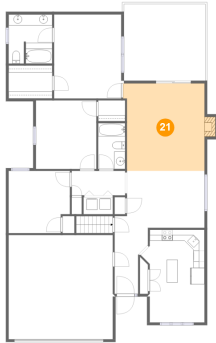

20 Floor 2 - Foyer

Dimensions: 6'1" x 12'0"
Area: 59 sq. ft
Counted as Living Area:
Yes

Heated: Yes
Finished: Yes
Enclosed: Yes
Contiguous:
Yes
Permitted: Yes
Wet Space: No
Addition: No
Conversion: No

5855 Penn Forest Place, Carolyn Heights, Cave Spring, Roanoke, Roanoke County, Virginia,

21 Floor 2 - Living Room

Dimensions: 14'1" x 15'10"
Area: 234 sq. ft
Counted as Living Area:
Yes

Heated: Yes
Finished: Yes
Enclosed: Yes
Contiguous:
Yes
Permitted: Yes
Wet Space: No
Addition: No
Conversion: No