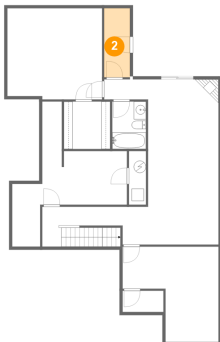

#	Room name	Dimensions	Area (sqft)	Counted as Living Area
22	Porch	5'9" x 8'3"	48 sq. ft	No
23	Hall	9'9" x 4'6"	43 sq. ft	Yes
24	W.i.c.	7'11" x 6'0"	48 sq. ft	Yes
25	Laundry	5'4" x 3'1"	17 sq. ft	Yes
26	Bedroom	11'0" x 12'6"	138 sq. ft	Yes
27	Kitchen	11'7" x 9'11"	102 sq. ft	Yes

5855 Penn Forest Place, Carolyn Heights, Cave Spring, Roanoke, Roanoke County, Virginia,

1 Floor 1 - Bedroom

Dimensions: 15'5" x 14'10"
Area: 226 sq. ft
Counted as Living Area:
Yes

Heated: Yes
Finished: Yes
Enclosed: Yes
Contiguous:
Yes
Permitted: Yes
Wet Space: No
Addition: No
Conversion: No

2 Floor 1 - Room

Dimensions: 4'2" x 11'3"
Area: 47 sq. ft
Counted as Living Area:
Yes

Heated: Yes
Finished: Yes
Enclosed: Yes
Contiguous:
Yes
Permitted: Yes
Wet Space: No
Addition: No
Conversion: No

5855 Penn Forest Place, Carolyn Heights, Cave Spring, Roanoke, Roanoke County, Virginia,