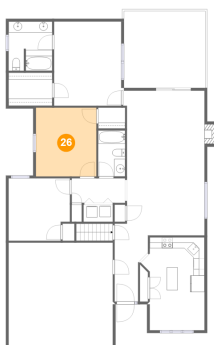

26 Floor 2 - Bedroom

Dimensions: 11'0" x 12'6"
Area: 138 sq. ft
Counted as Living Area:
Yes

Heated: Yes
Finished: Yes
Enclosed: Yes
Contiguous:
Yes
Permitted: Yes
Wet Space: No
Addition: No
Conversion: No