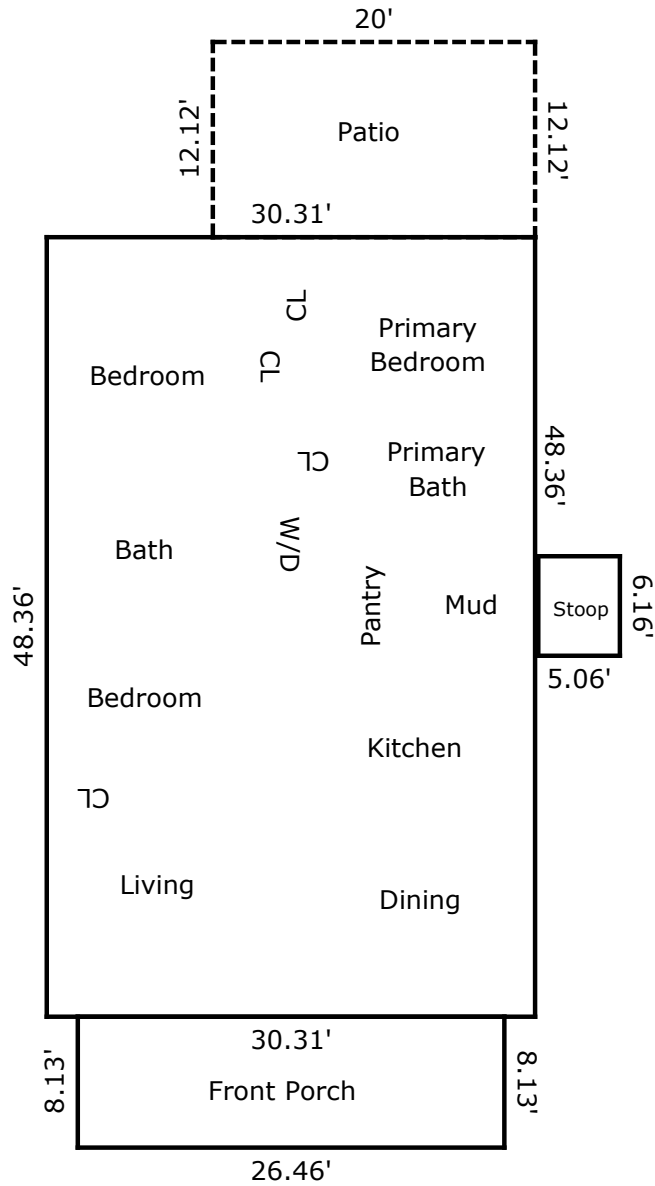

# Building Sketch

Borrower/Client			
Property Address 1725 N New Hope Road			
City Gastonia	County	State NC	Zip Code 28054
Lender			

TOTAL Sketch by a la mode

### Area Calculations Summary

<b>Living Area</b>	
Undefined Area	1465.79 Sq ft
<b>Total Living Area (Rounded):</b>	<b>1466 Sq ft</b>
<b>Non-living Area</b>	
Stoop	31.17 Sq ft
Porch	215.12 Sq ft
Patio	242.4 Sq ft