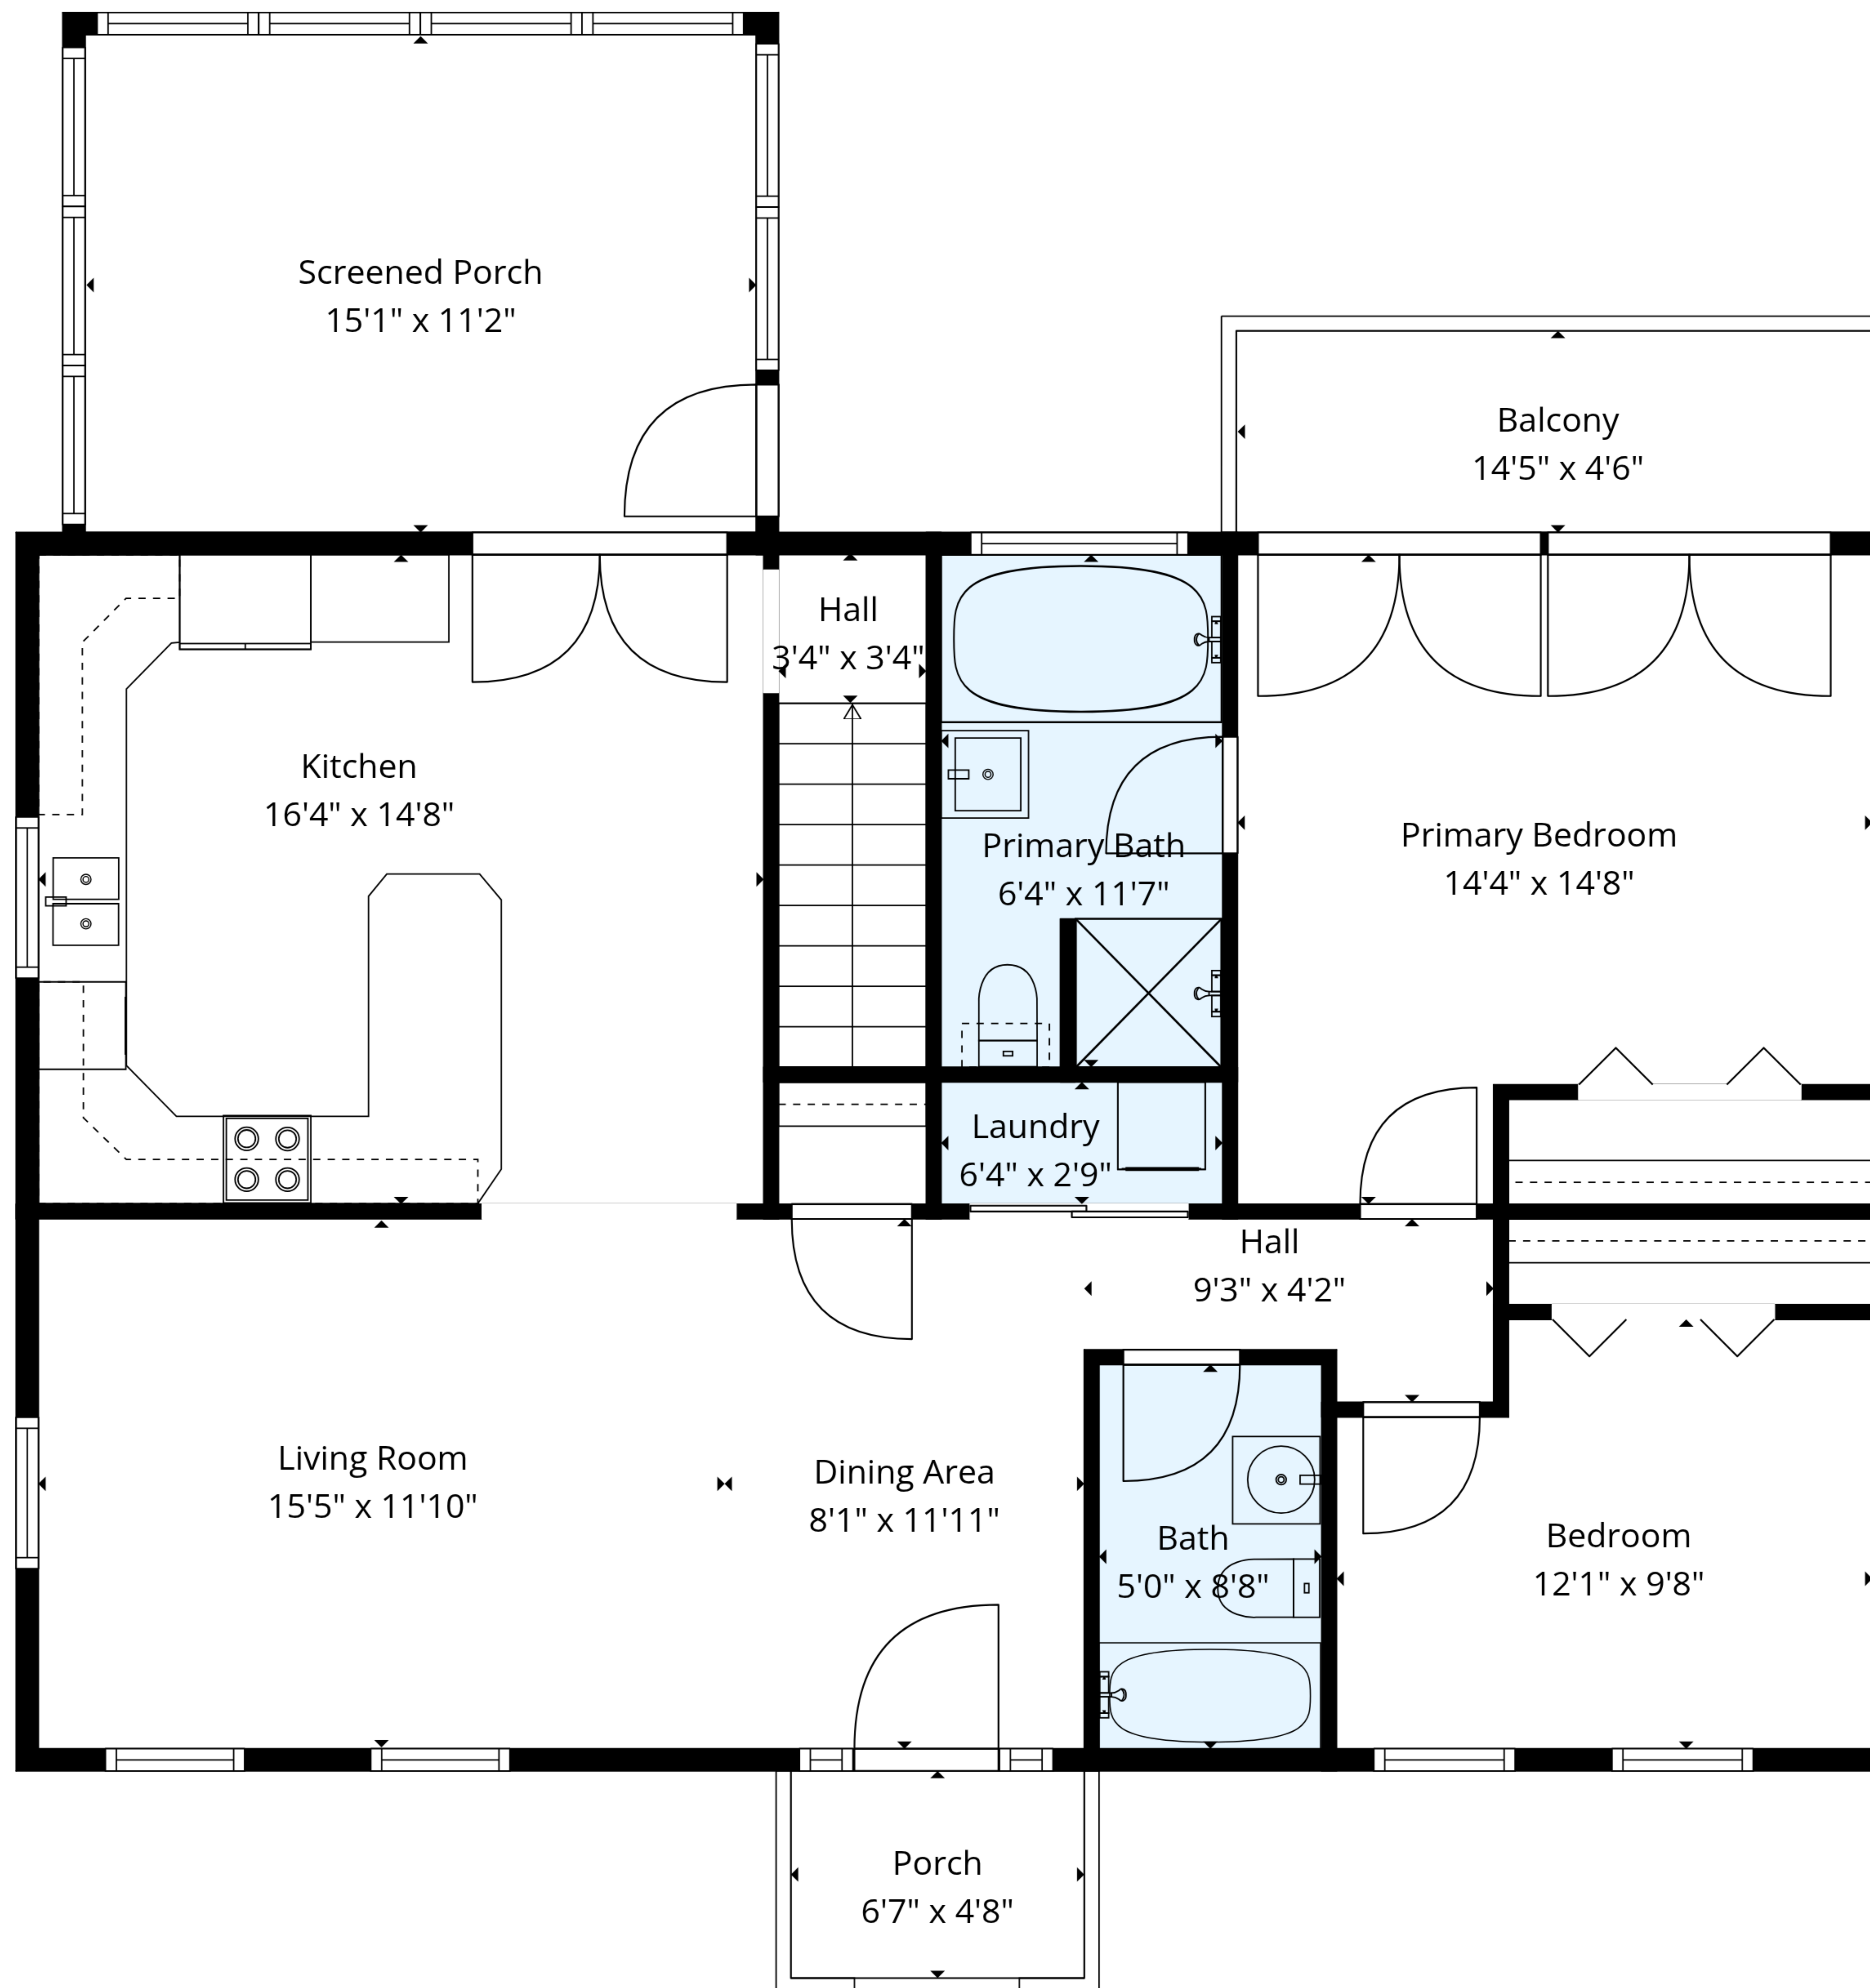

**TOTAL: 1609 sq. ft**

1st floor: 503 sq. ft, 2nd floor: 1106 sq. ft

EXCLUDED AREAS: GARAGE: 563 sq. ft, UNDEFINED: 25 sq. ft, SCREENED PORCH: 169 sq. ft,  
 PORCH: 31 sq. ft, BALCONY: 66 sq. ft, WALLS: 178 sq. ft

1st Floor

2nd Floor

**TOTAL: 1609 sq. ft**

1st floor: 503 sq. ft, 2nd floor: 1106 sq. ft

EXCLUDED AREAS: GARAGE: 563 sq. ft, UNDEFINED: 25 sq. ft, SCREENED PORCH: 169 sq. ft, PORCH: 31 sq. ft, BALCONY: 66 sq. ft, WALLS: 178 sq. ft