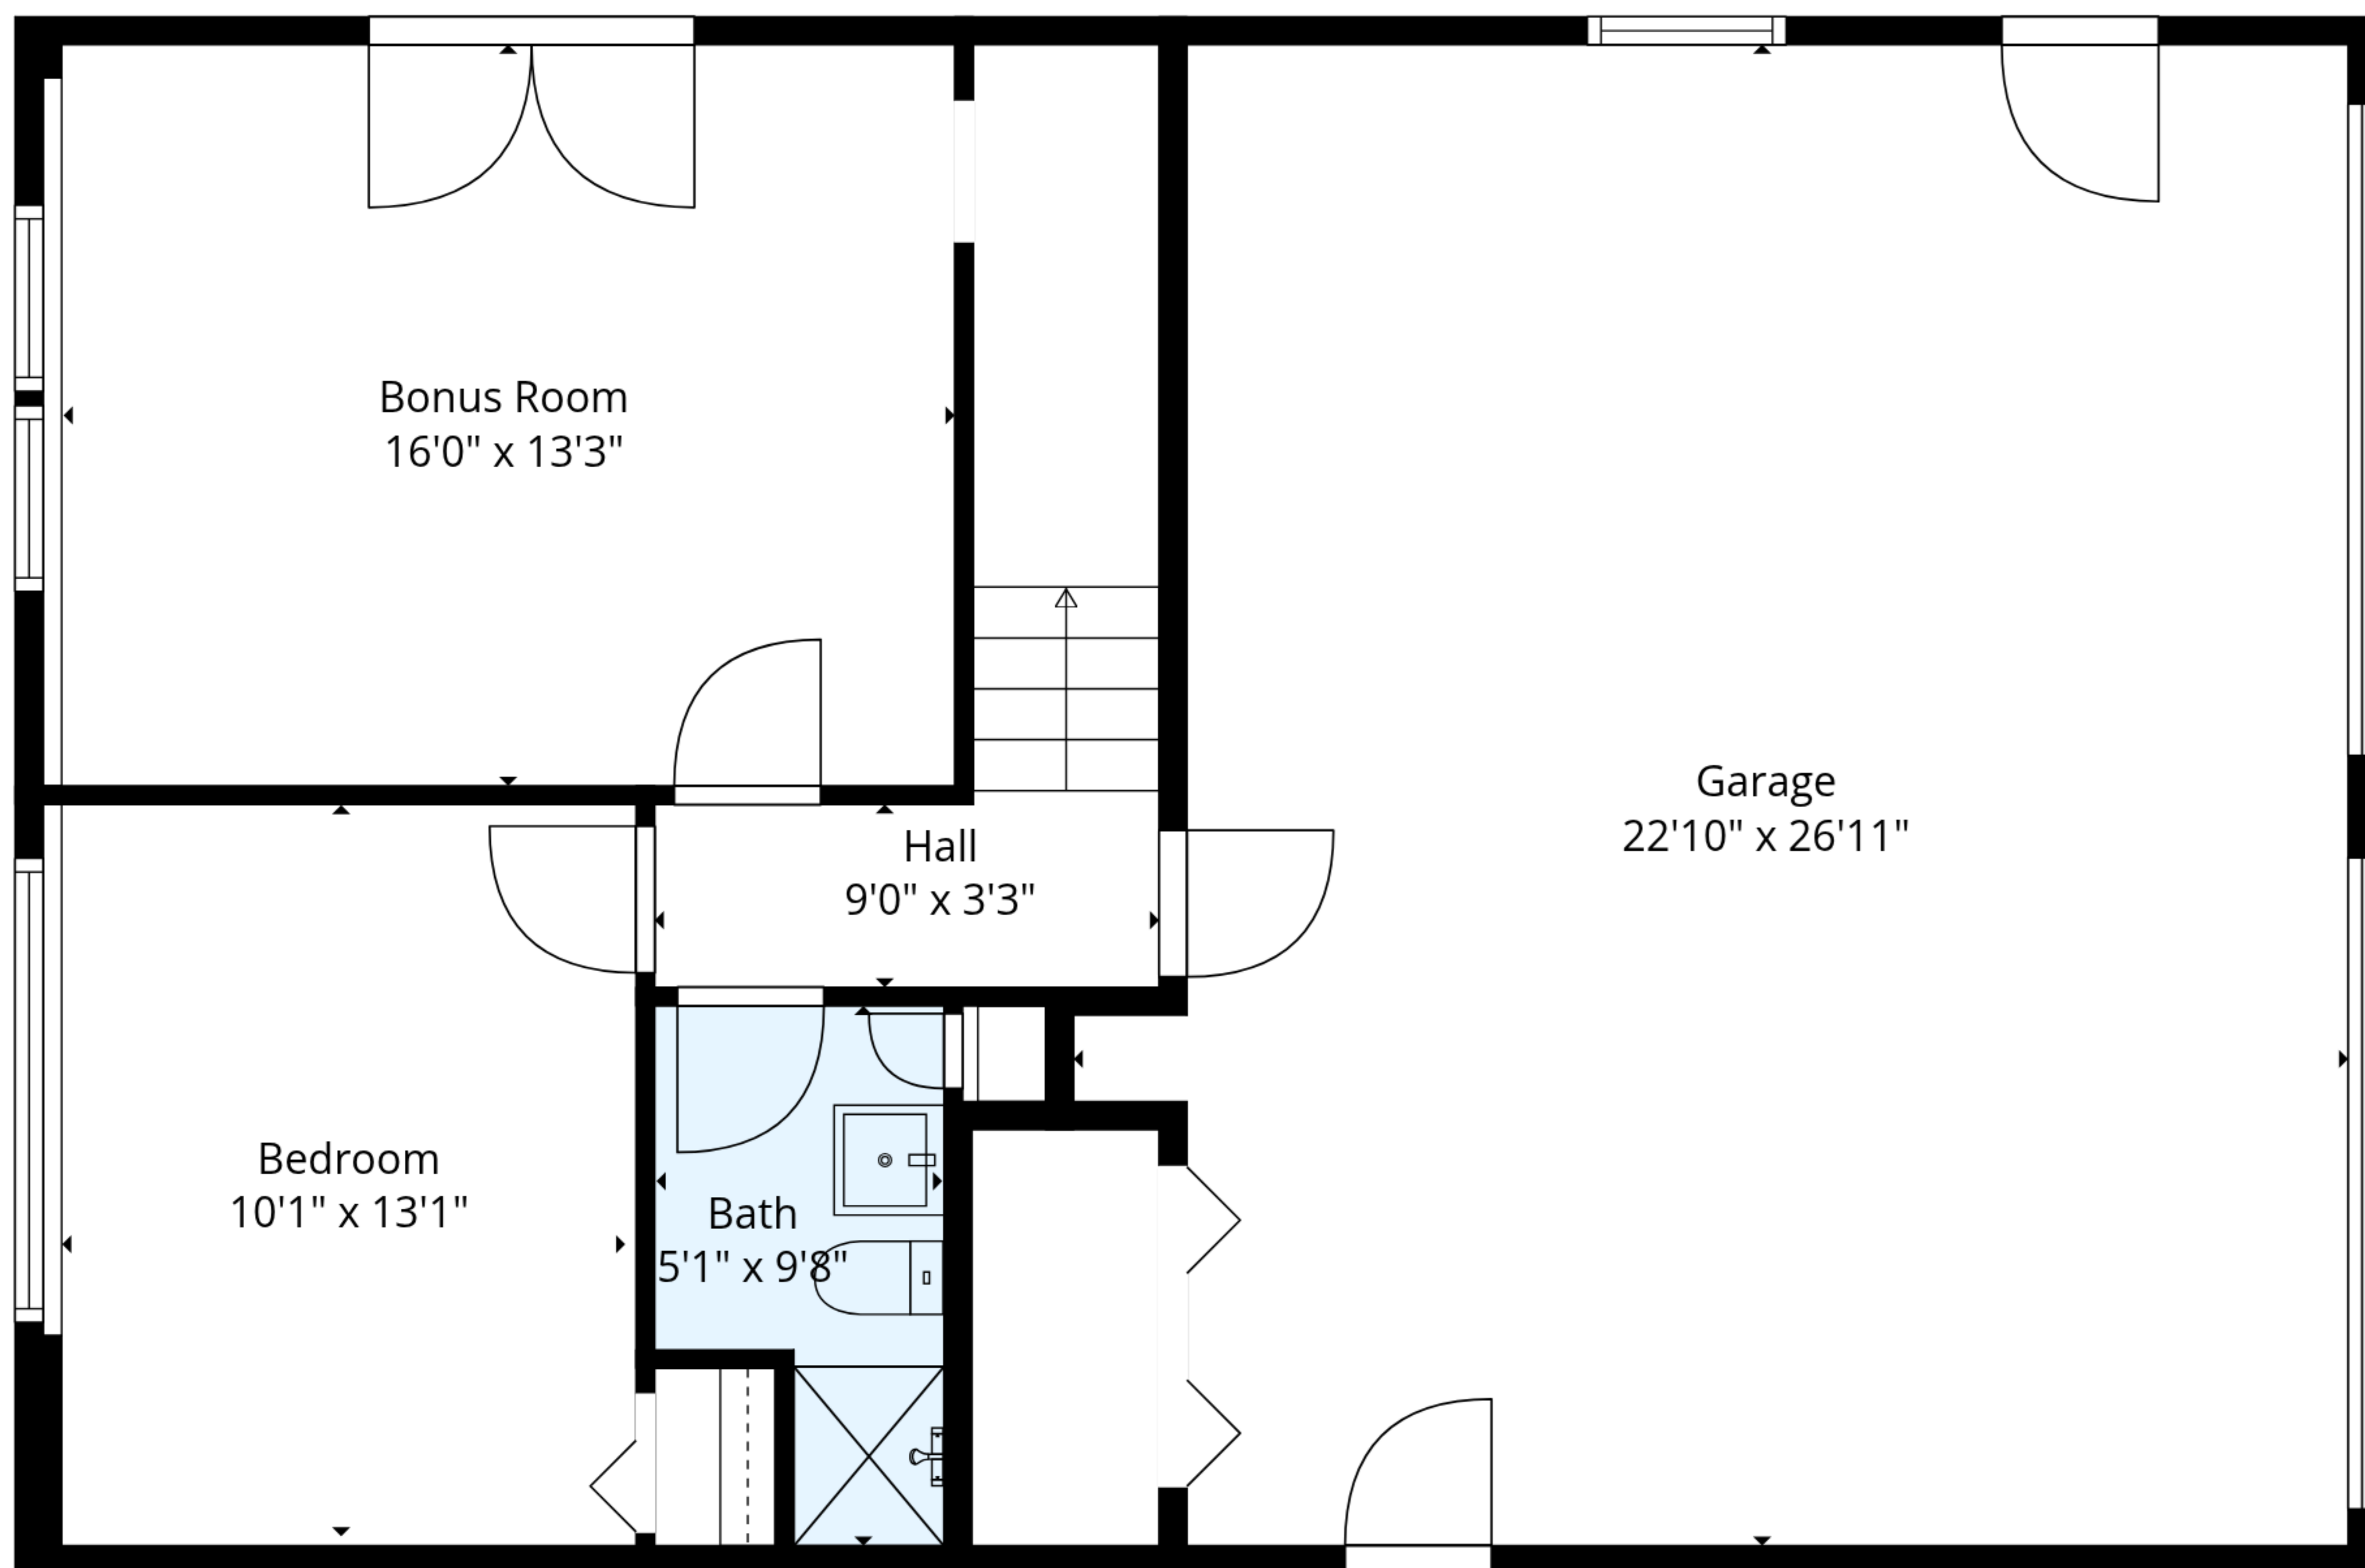

**TOTAL: 1609 sq. ft**

1st floor: 503 sq. ft, 2nd floor: 1106 sq. ft

EXCLUDED AREAS: GARAGE: 563 sq. ft, UNDEFINED: 25 sq. ft, SCREENED PORCH: 169 sq. ft,  
 PORCH: 31 sq. ft, BALCONY: 66 sq. ft, WALLS: 178 sq. ft

1st Floor

2nd Floor

**TOTAL: 1609 sq. ft**

1st floor: 503 sq. ft, 2nd floor: 1106 sq. ft

EXCLUDED AREAS: GARAGE: 563 sq. ft, UNDEFINED: 25 sq. ft, SCREENED PORCH: 169 sq. ft, PORCH: 31 sq. ft, BALCONY: 66 sq. ft, WALLS: 178 sq. ft