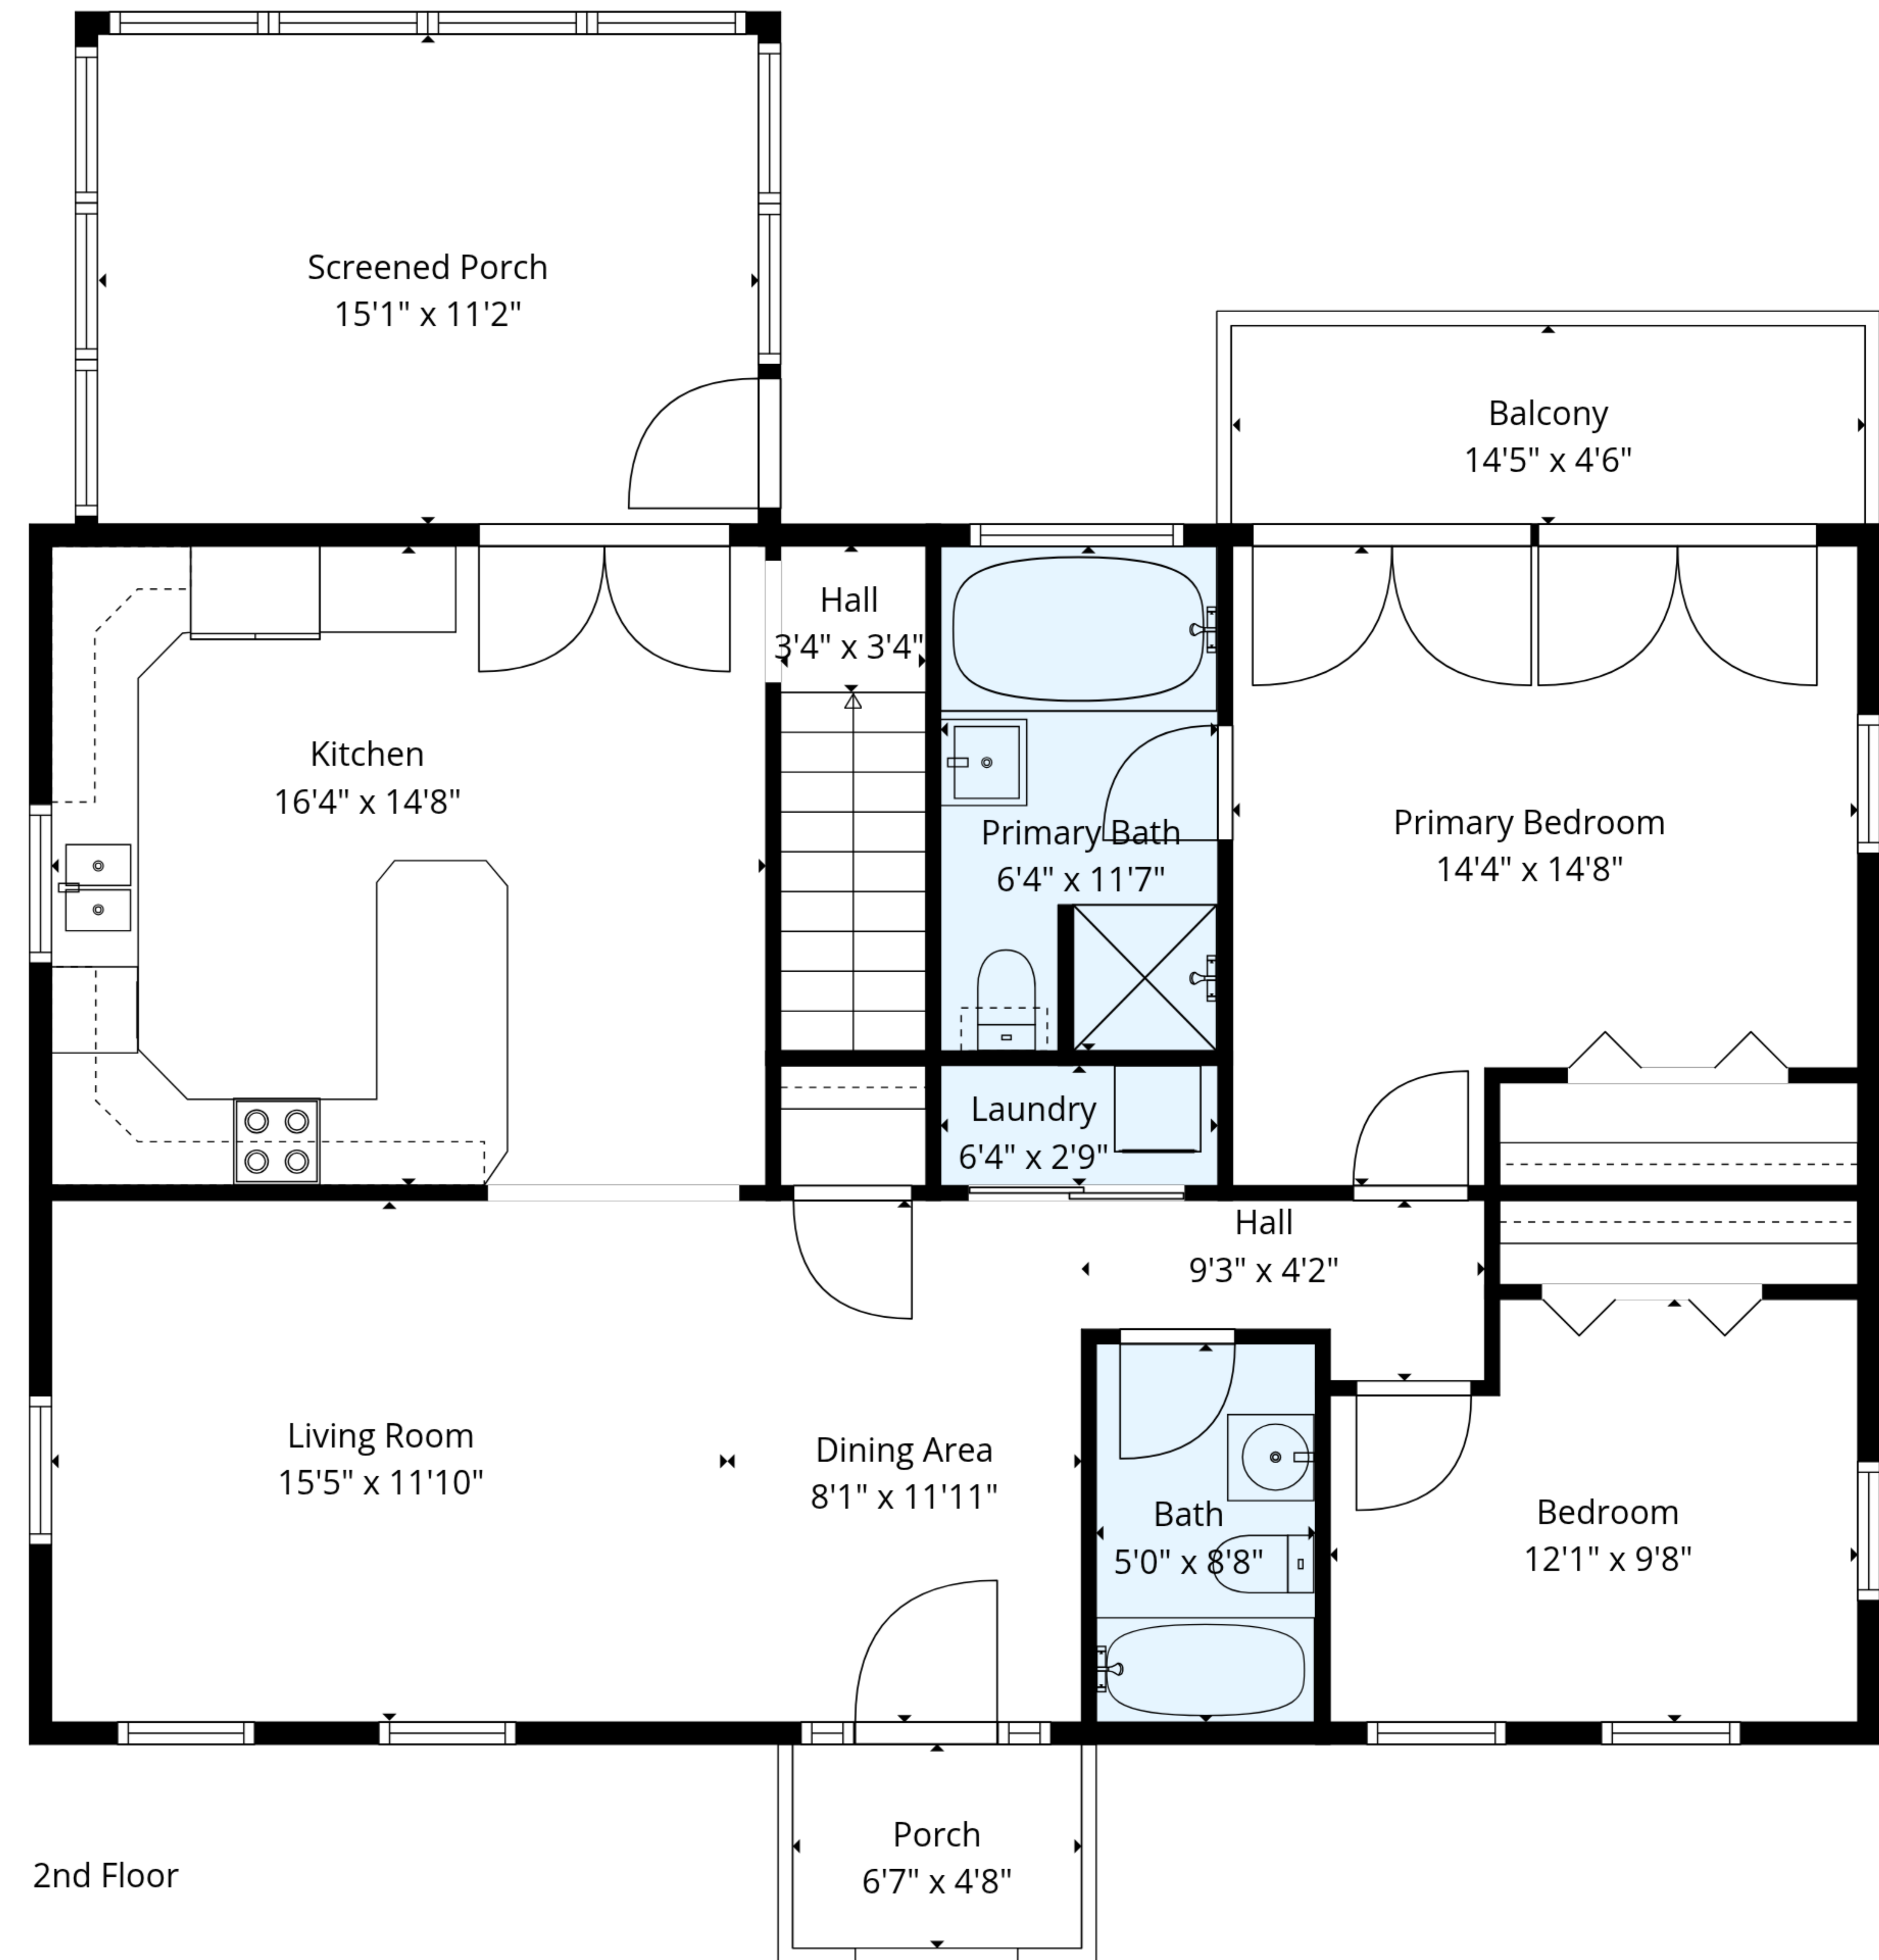

**TOTAL: 1609 sq. ft**

1st floor: 503 sq. ft, 2nd floor: 1106 sq. ft

EXCLUDED AREAS: GARAGE: 563 sq. ft, UNDEFINED: 25 sq. ft, SCREENED PORCH: 169 sq. ft,  
 PORCH: 31 sq. ft, BALCONY: 66 sq. ft, WALLS: 178 sq. ft

1st Floor

2nd Floor

**TOTAL: 1609 sq. ft**

1st floor: 503 sq. ft, 2nd floor: 1106 sq. ft

EXCLUDED AREAS: GARAGE: 563 sq. ft, UNDEFINED: 25 sq. ft, SCREENED PORCH: 169 sq. ft, PORCH: 31 sq. ft, BALCONY: 66 sq. ft, WALLS: 178 sq. ft