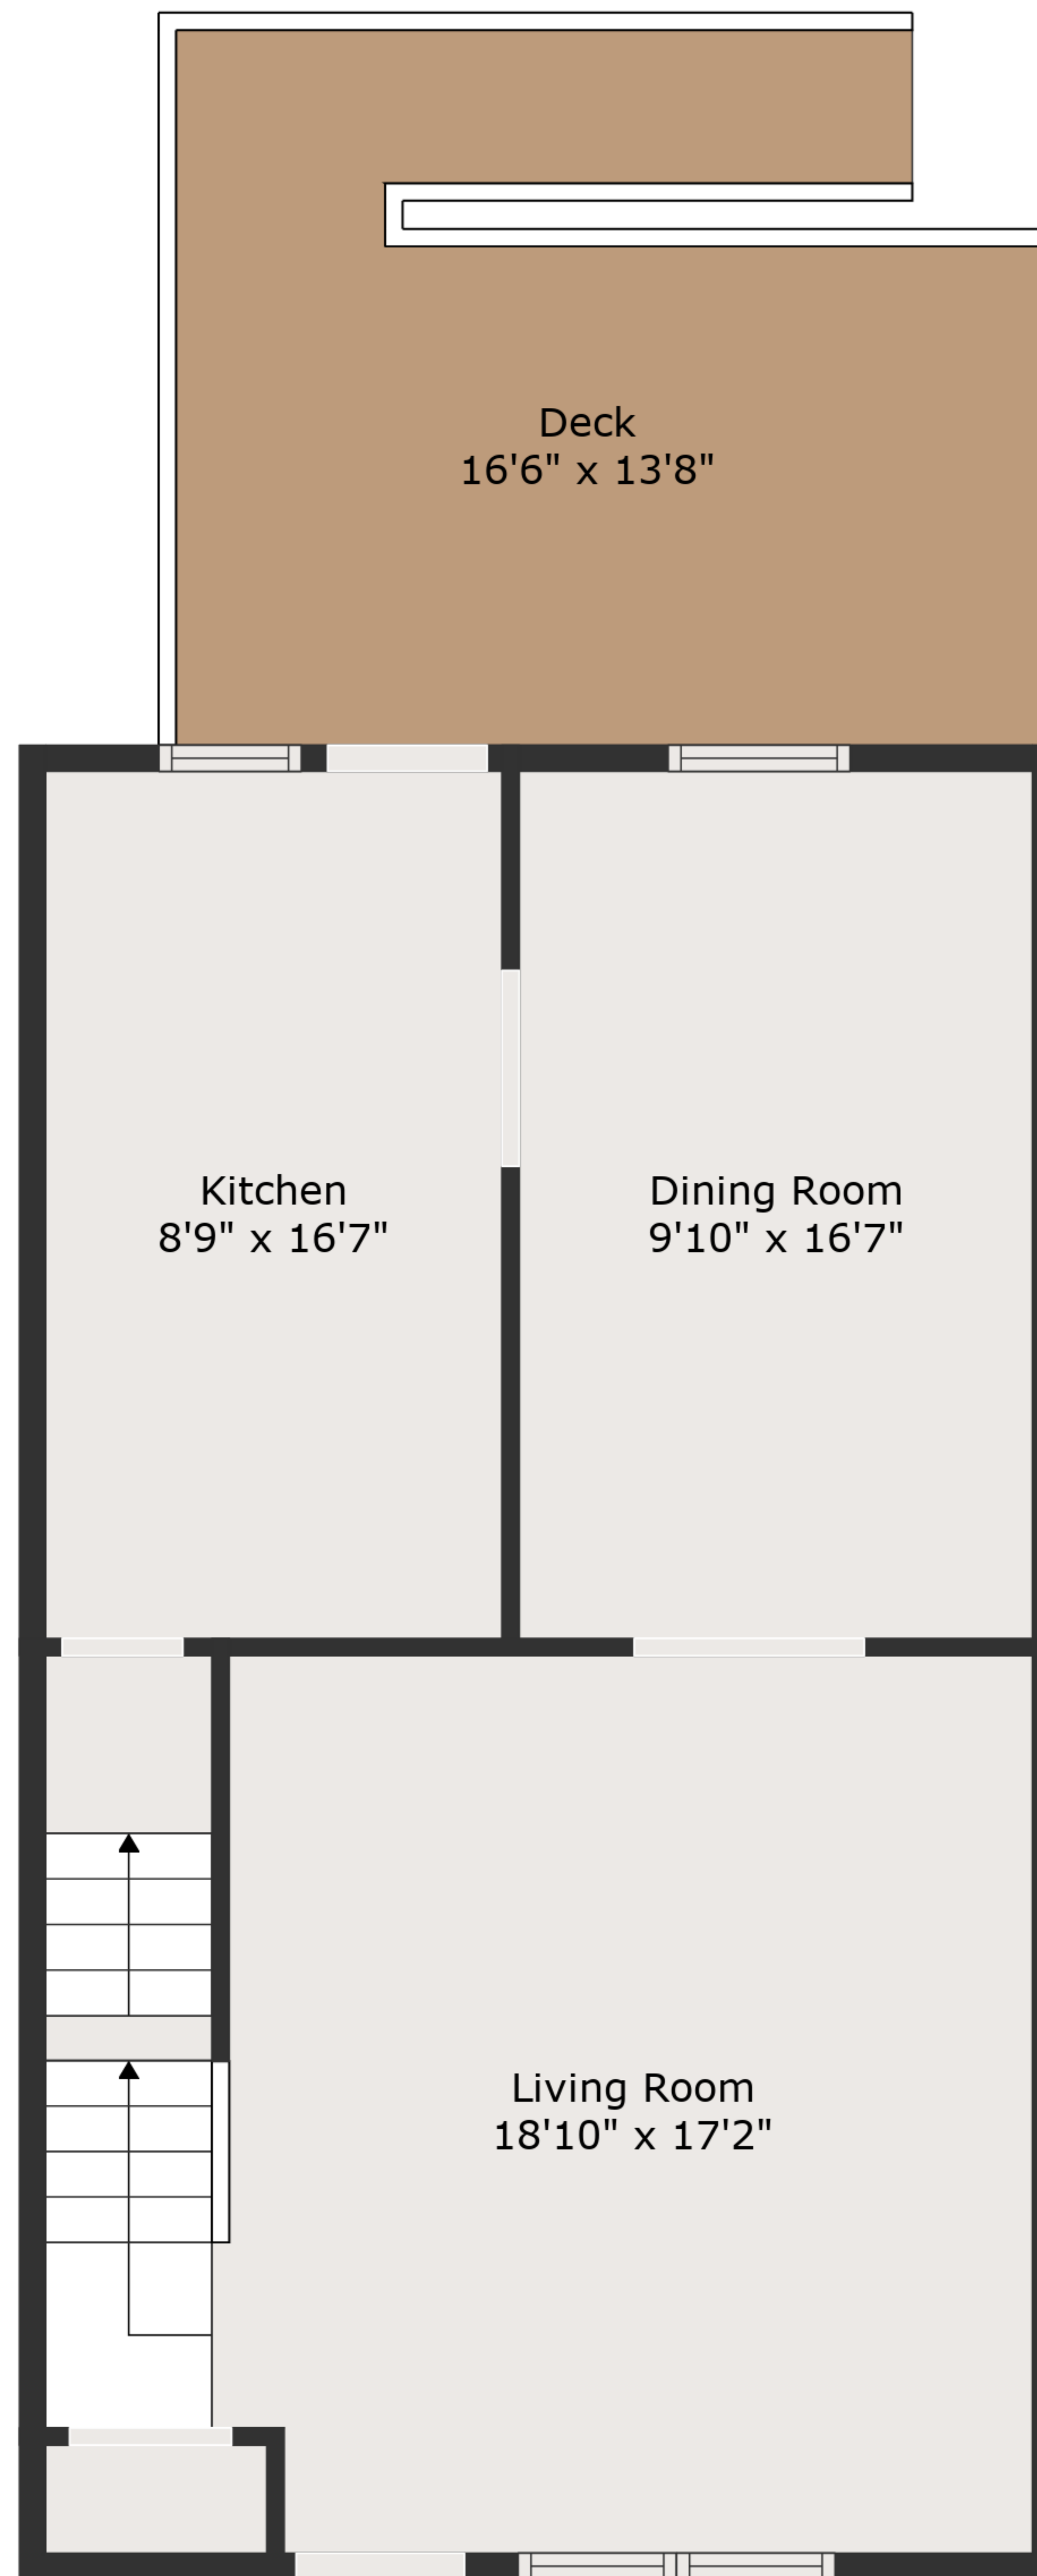

TOTAL: 1843 sq. ft

BELOW GROUND: 557 sq. ft, FLOOR 2: 643 sq. ft, FLOOR 3: 643 sq. ft
EXCLUDED AREAS: UTILITY: 74 sq. ft, DECK: 204 sq. ft

Measurements Are Deemed Highly Reliable But Not Guaranteed.

TOTAL: 1843 sq. ft

BELOW GROUND: 557 sq. ft, FLOOR 2: 643 sq. ft, FLOOR 3: 643 sq. ft
EXCLUDED AREAS: UTILITY: 74 sq. ft, DECK: 204 sq. ft

Measurements Are Deemed Highly Reliable But Not Guaranteed.

TOTAL: 1843 sq. ft

BELOW GROUND: 557 sq. ft, FLOOR 2: 643 sq. ft, FLOOR 3: 643 sq. ft
EXCLUDED AREAS: UTILITY: 74 sq. ft, DECK: 204 sq. ft

Measurements Are Deemed Highly Reliable But Not Guaranteed.

Floor 1

Floor 2

Floor 3

TOTAL: 1843 sq. ft
 BELOW GROUND: 557 sq. ft, FLOOR 2: 643 sq. ft, FLOOR 3: 643 sq. ft
 EXCLUDED AREAS: UTILITY: 74 sq. ft, DECK: 204 sq. ft