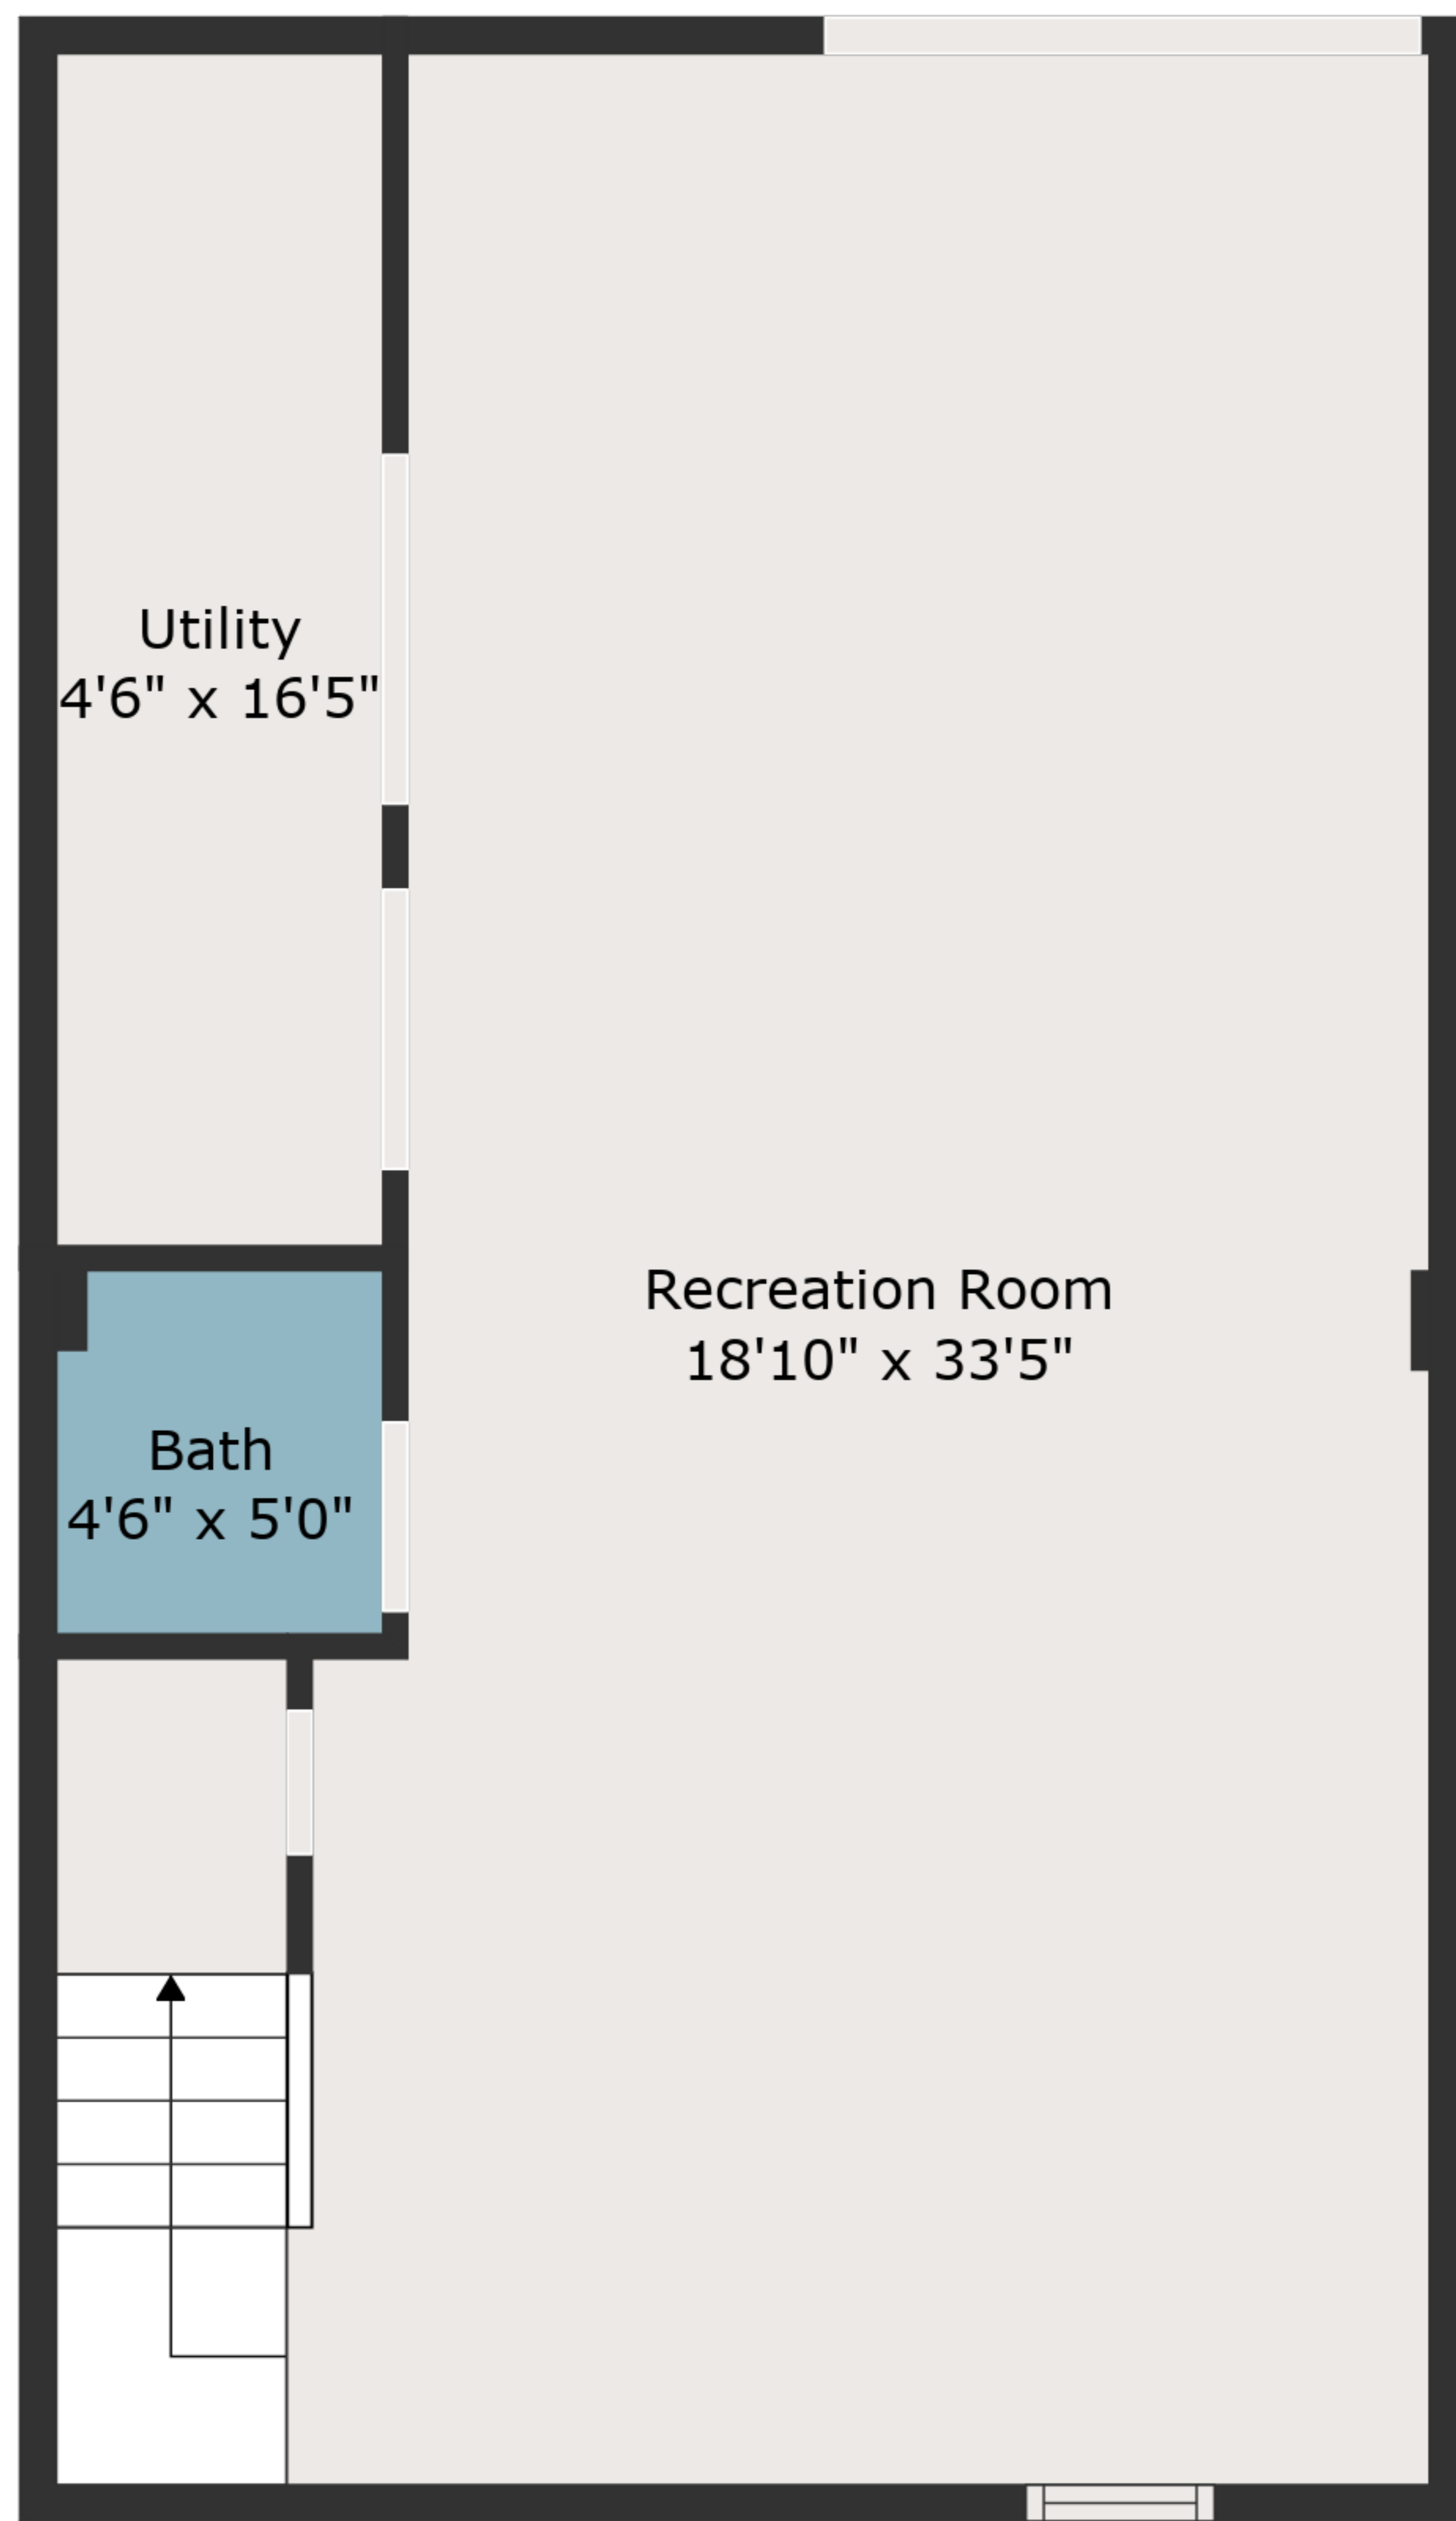

TOTAL: 1843 sq. ft

BELOW GROUND: 557 sq. ft, FLOOR 2: 643 sq. ft, FLOOR 3: 643 sq. ft
EXCLUDED AREAS: UTILITY: 74 sq. ft, DECK: 204 sq. ft

Measurements Are Deemed Highly Reliable But Not Guaranteed.

TOTAL: 1843 sq. ft

BELOW GROUND: 557 sq. ft, FLOOR 2: 643 sq. ft, FLOOR 3: 643 sq. ft
EXCLUDED AREAS: UTILITY: 74 sq. ft, DECK: 204 sq. ft

Measurements Are Deemed Highly Reliable But Not Guaranteed.

TOTAL: 1843 sq. ft

BELOW GROUND: 557 sq. ft, FLOOR 2: 643 sq. ft, FLOOR 3: 643 sq. ft
EXCLUDED AREAS: UTILITY: 74 sq. ft, DECK: 204 sq. ft

Measurements Are Deemed Highly Reliable But Not Guaranteed.

Floor 1

Floor 2

Floor 3

TOTAL: 1843 sq. ft
 BELOW GROUND: 557 sq. ft, FLOOR 2: 643 sq. ft, FLOOR 3: 643 sq. ft
 EXCLUDED AREAS: UTILITY: 74 sq. ft, DECK: 204 sq. ft