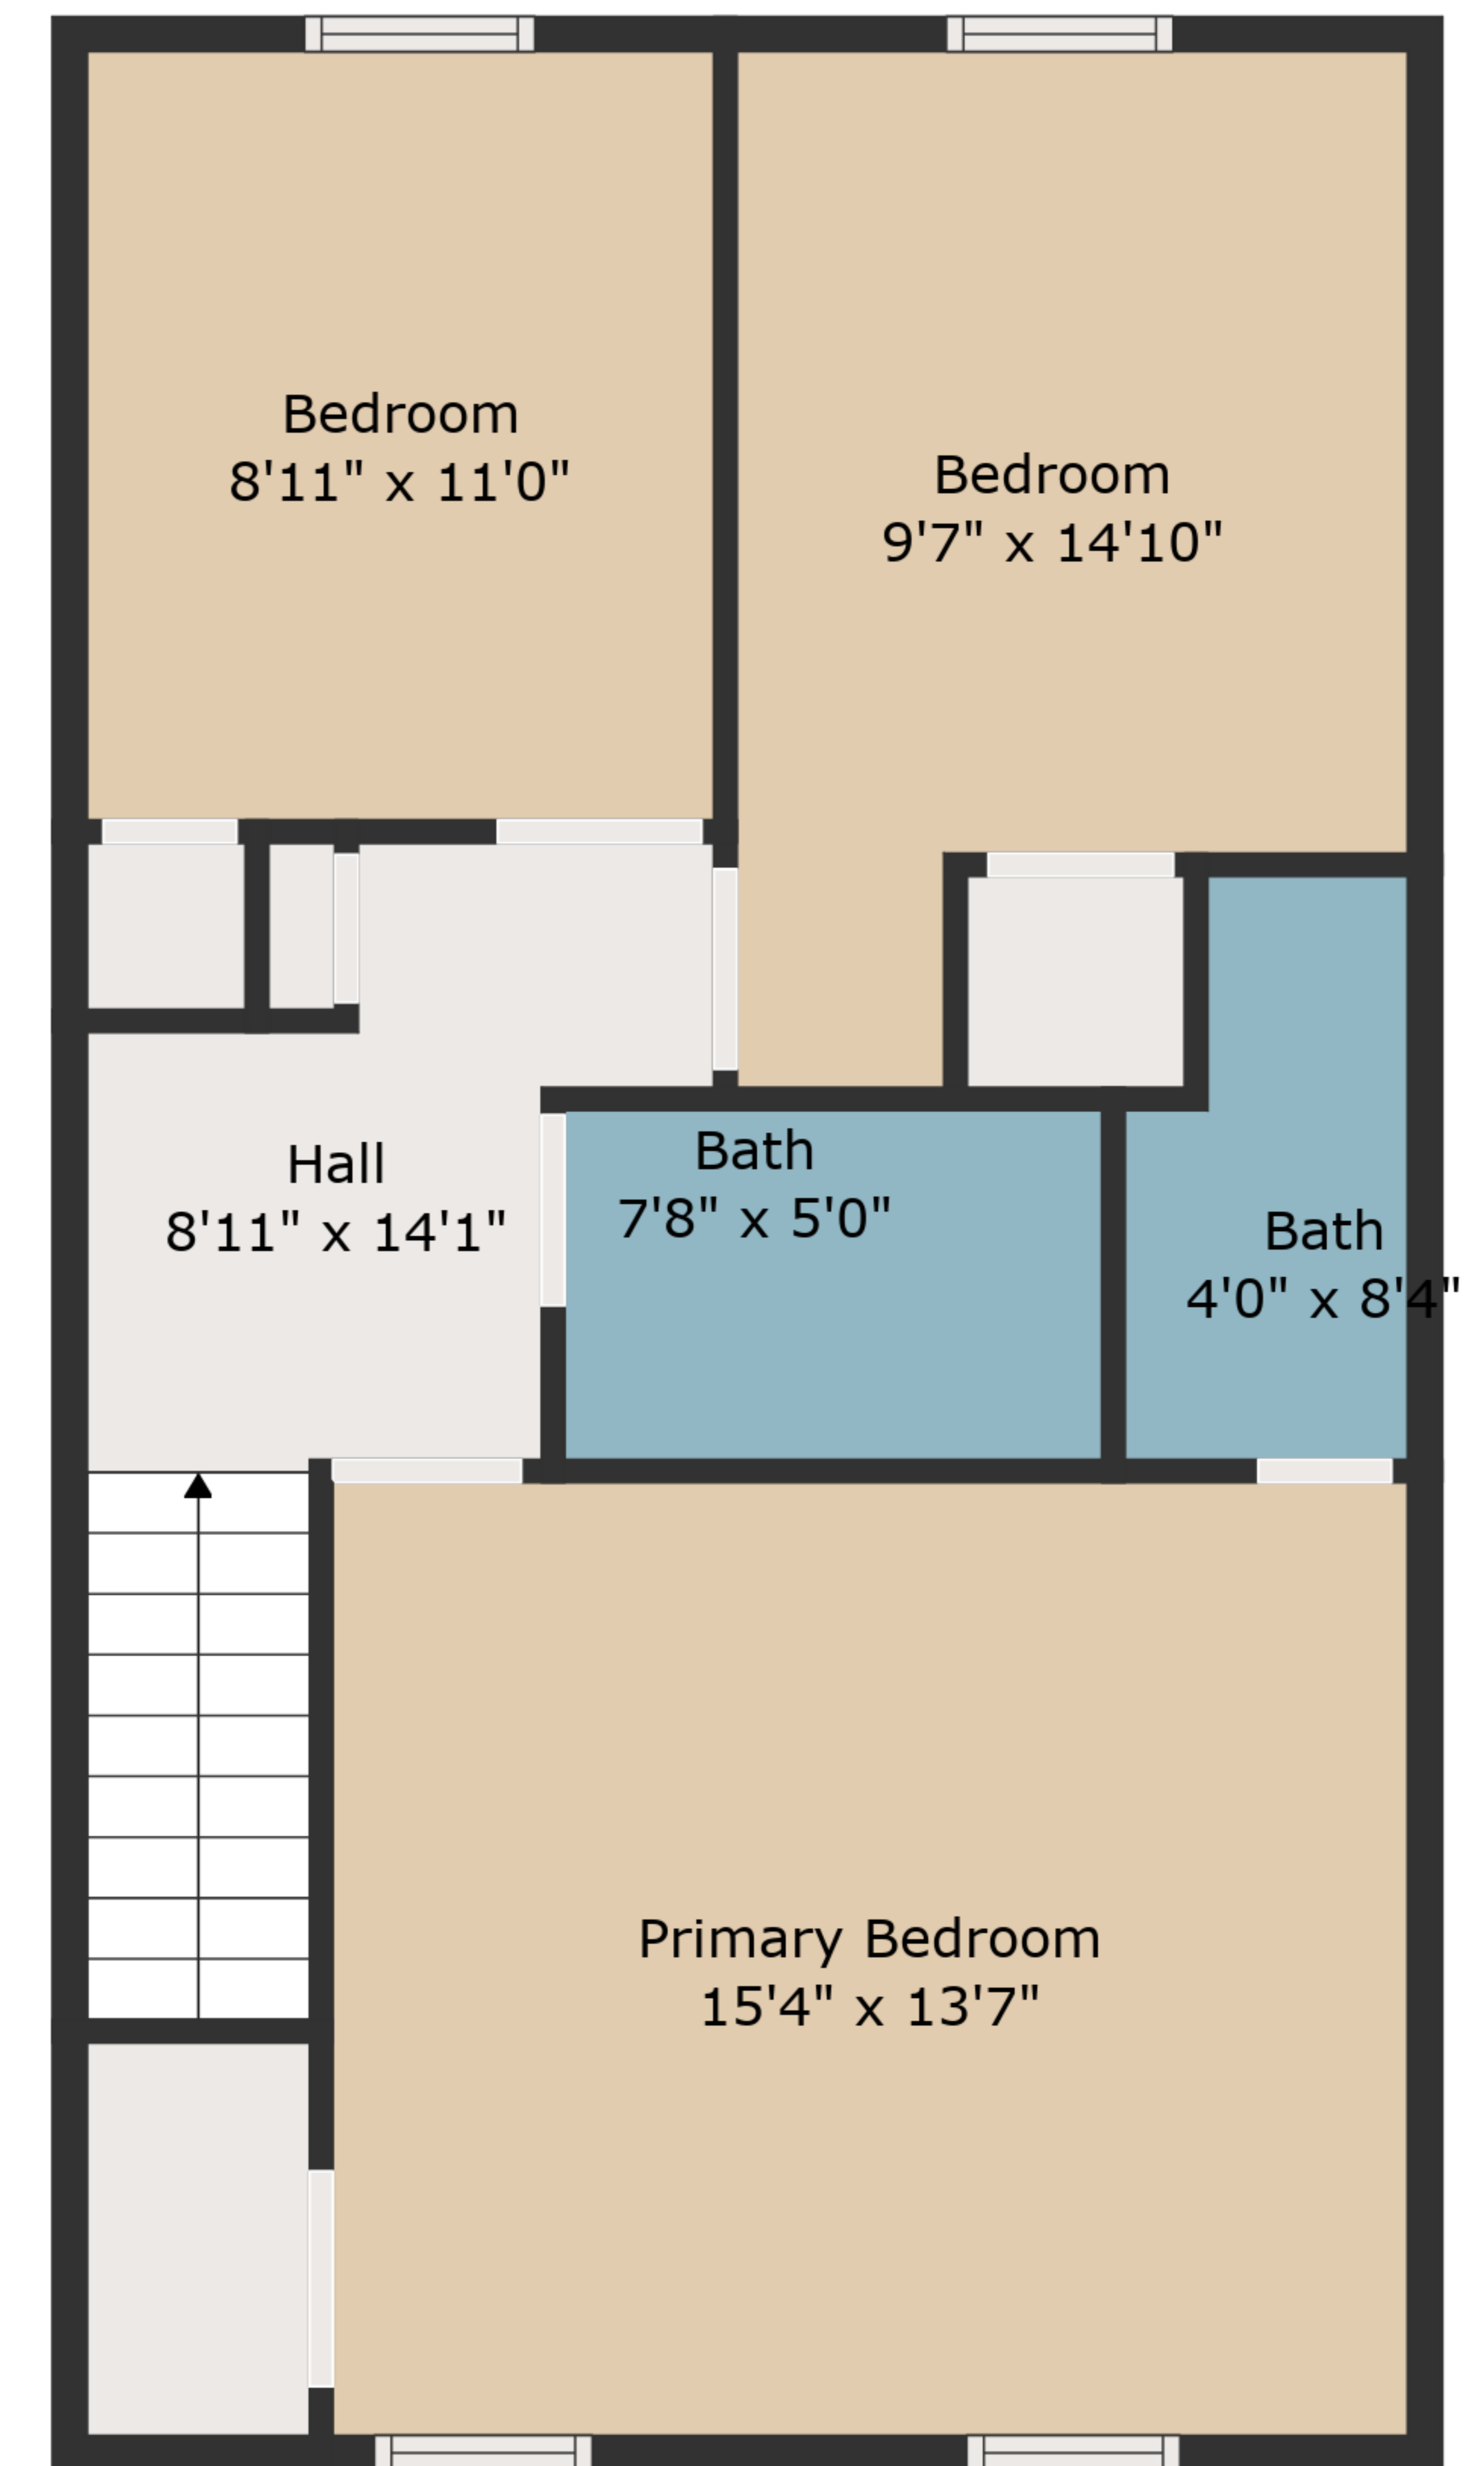

TOTAL: 1843 sq. ft

BELOW GROUND: 557 sq. ft, FLOOR 2: 643 sq. ft, FLOOR 3: 643 sq. ft
EXCLUDED AREAS: UTILITY: 74 sq. ft, DECK: 204 sq. ft

Measurements Are Deemed Highly Reliable But Not Guaranteed.

TOTAL: 1843 sq. ft

BELOW GROUND: 557 sq. ft, FLOOR 2: 643 sq. ft, FLOOR 3: 643 sq. ft
EXCLUDED AREAS: UTILITY: 74 sq. ft, DECK: 204 sq. ft

Measurements Are Deemed Highly Reliable But Not Guaranteed.

TOTAL: 1843 sq. ft

BELOW GROUND: 557 sq. ft, FLOOR 2: 643 sq. ft, FLOOR 3: 643 sq. ft
EXCLUDED AREAS: UTILITY: 74 sq. ft, DECK: 204 sq. ft

Measurements Are Deemed Highly Reliable But Not Guaranteed.

Floor 1

Floor 2

Floor 3

TOTAL: 1843 sq. ft
 BELOW GROUND: 557 sq. ft, FLOOR 2: 643 sq. ft, FLOOR 3: 643 sq. ft
 EXCLUDED AREAS: UTILITY: 74 sq. ft, DECK: 204 sq. ft