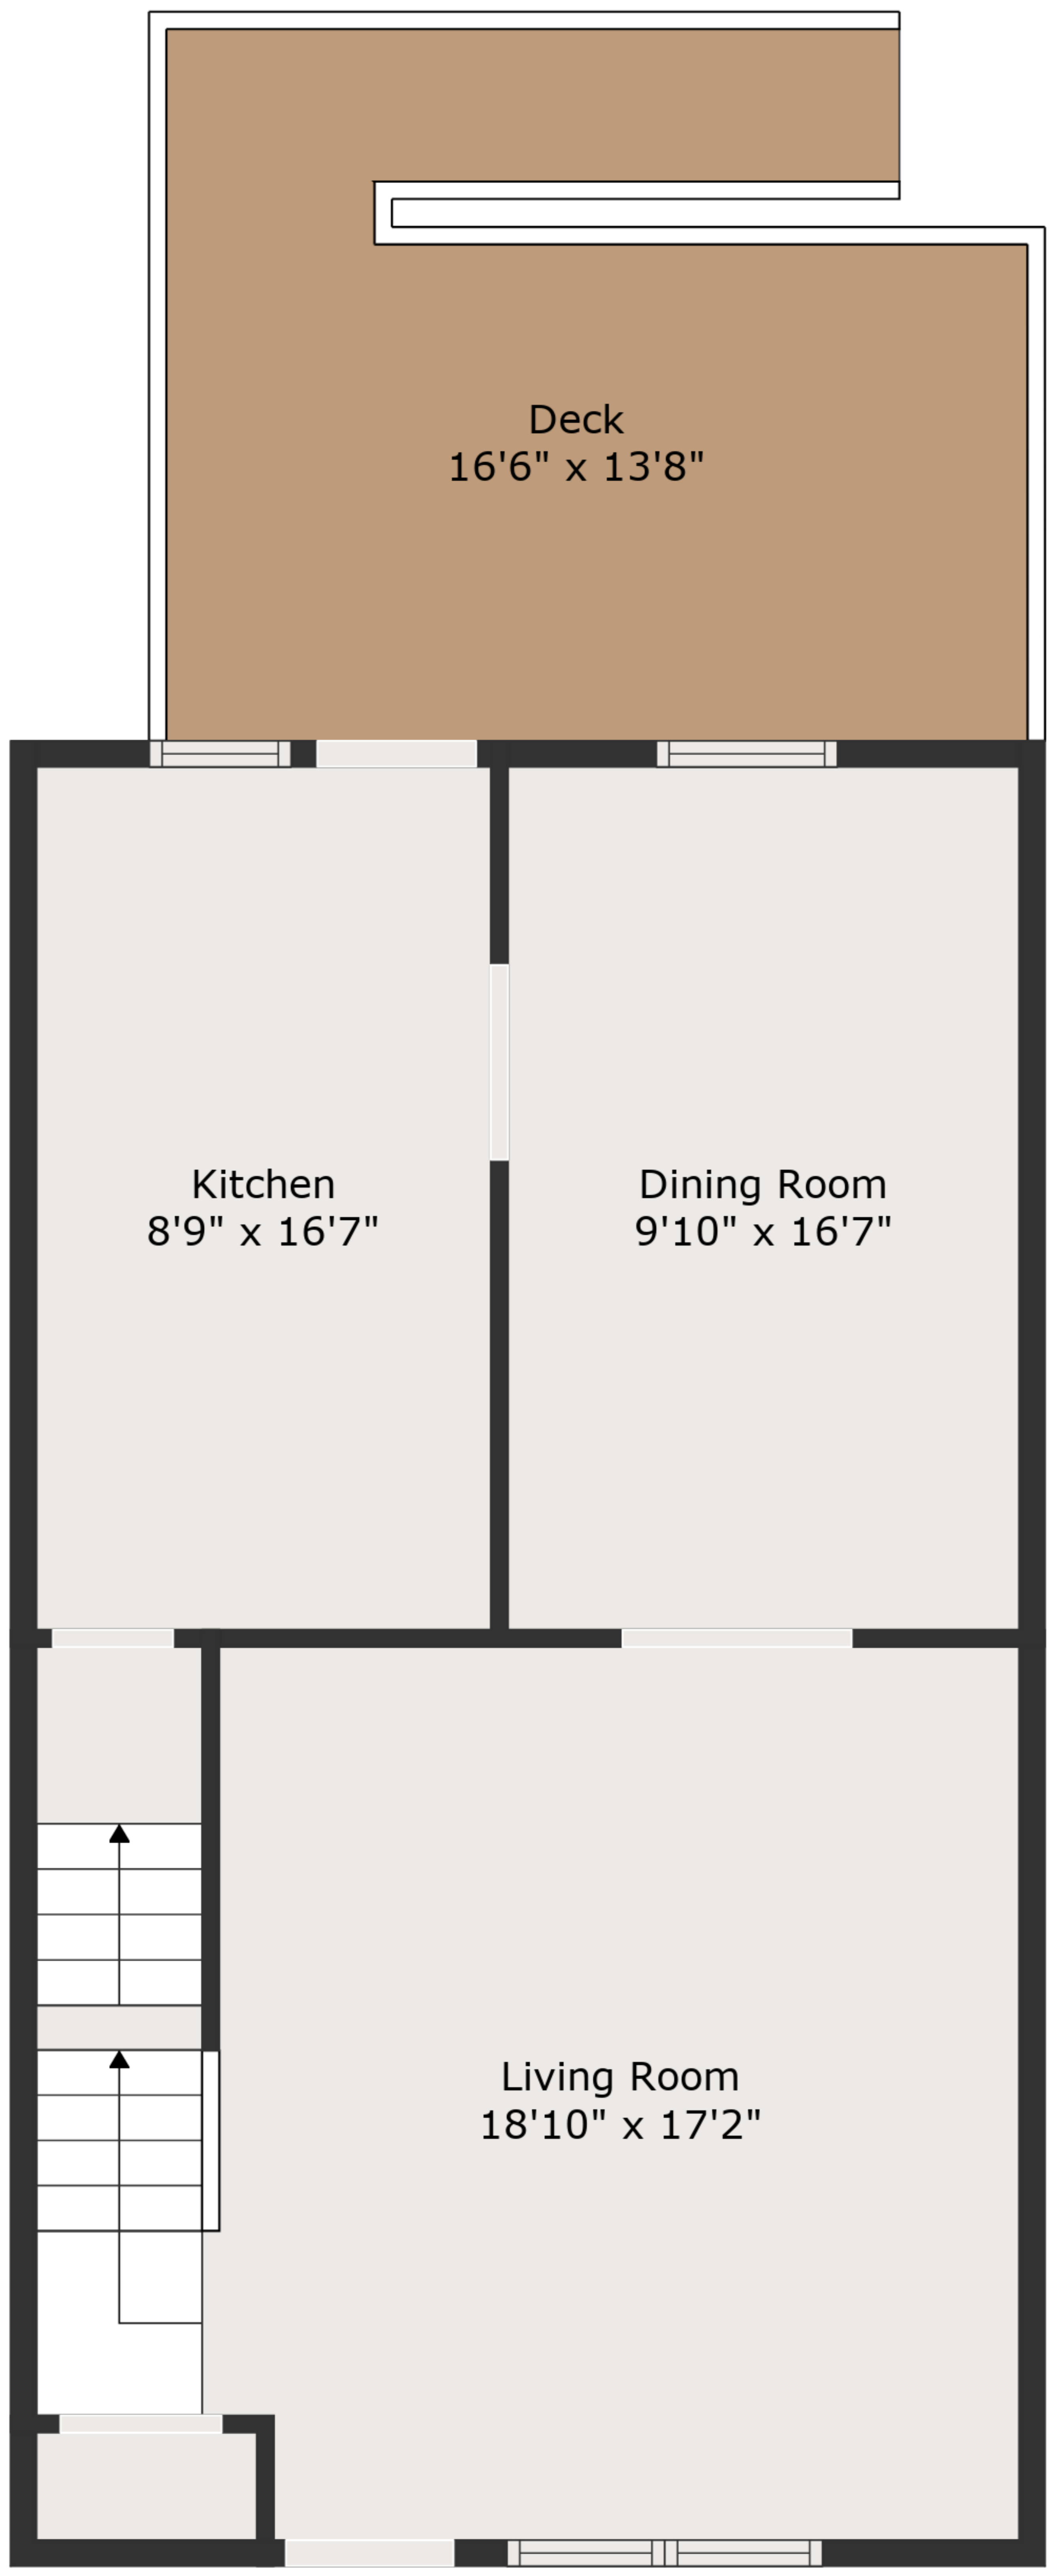

TOTAL: 1843 sq. ft

BELOW GROUND: 557 sq. ft, FLOOR 2: 643 sq. ft, FLOOR 3: 643 sq. ft
EXCLUDED AREAS: UTILITY: 74 sq. ft, DECK: 204 sq. ft

Measurements Are Deemed Highly Reliable But Not Guaranteed.

TOTAL: 1843 sq. ft

BELOW GROUND: 557 sq. ft, FLOOR 2: 643 sq. ft, FLOOR 3: 643 sq. ft
EXCLUDED AREAS: UTILITY: 74 sq. ft, DECK: 204 sq. ft

Measurements Are Deemed Highly Reliable But Not Guaranteed.

TOTAL: 1843 sq. ft

BELOW GROUND: 557 sq. ft, FLOOR 2: 643 sq. ft, FLOOR 3: 643 sq. ft
EXCLUDED AREAS: UTILITY: 74 sq. ft, DECK: 204 sq. ft

Measurements Are Deemed Highly Reliable But Not Guaranteed.

Floor 1

Floor 2

Floor 3

TOTAL: 1843 sq. ft
 BELOW GROUND: 557 sq. ft, FLOOR 2: 643 sq. ft, FLOOR 3: 643 sq. ft
 EXCLUDED AREAS: UTILITY: 74 sq. ft, DECK: 204 sq. ft