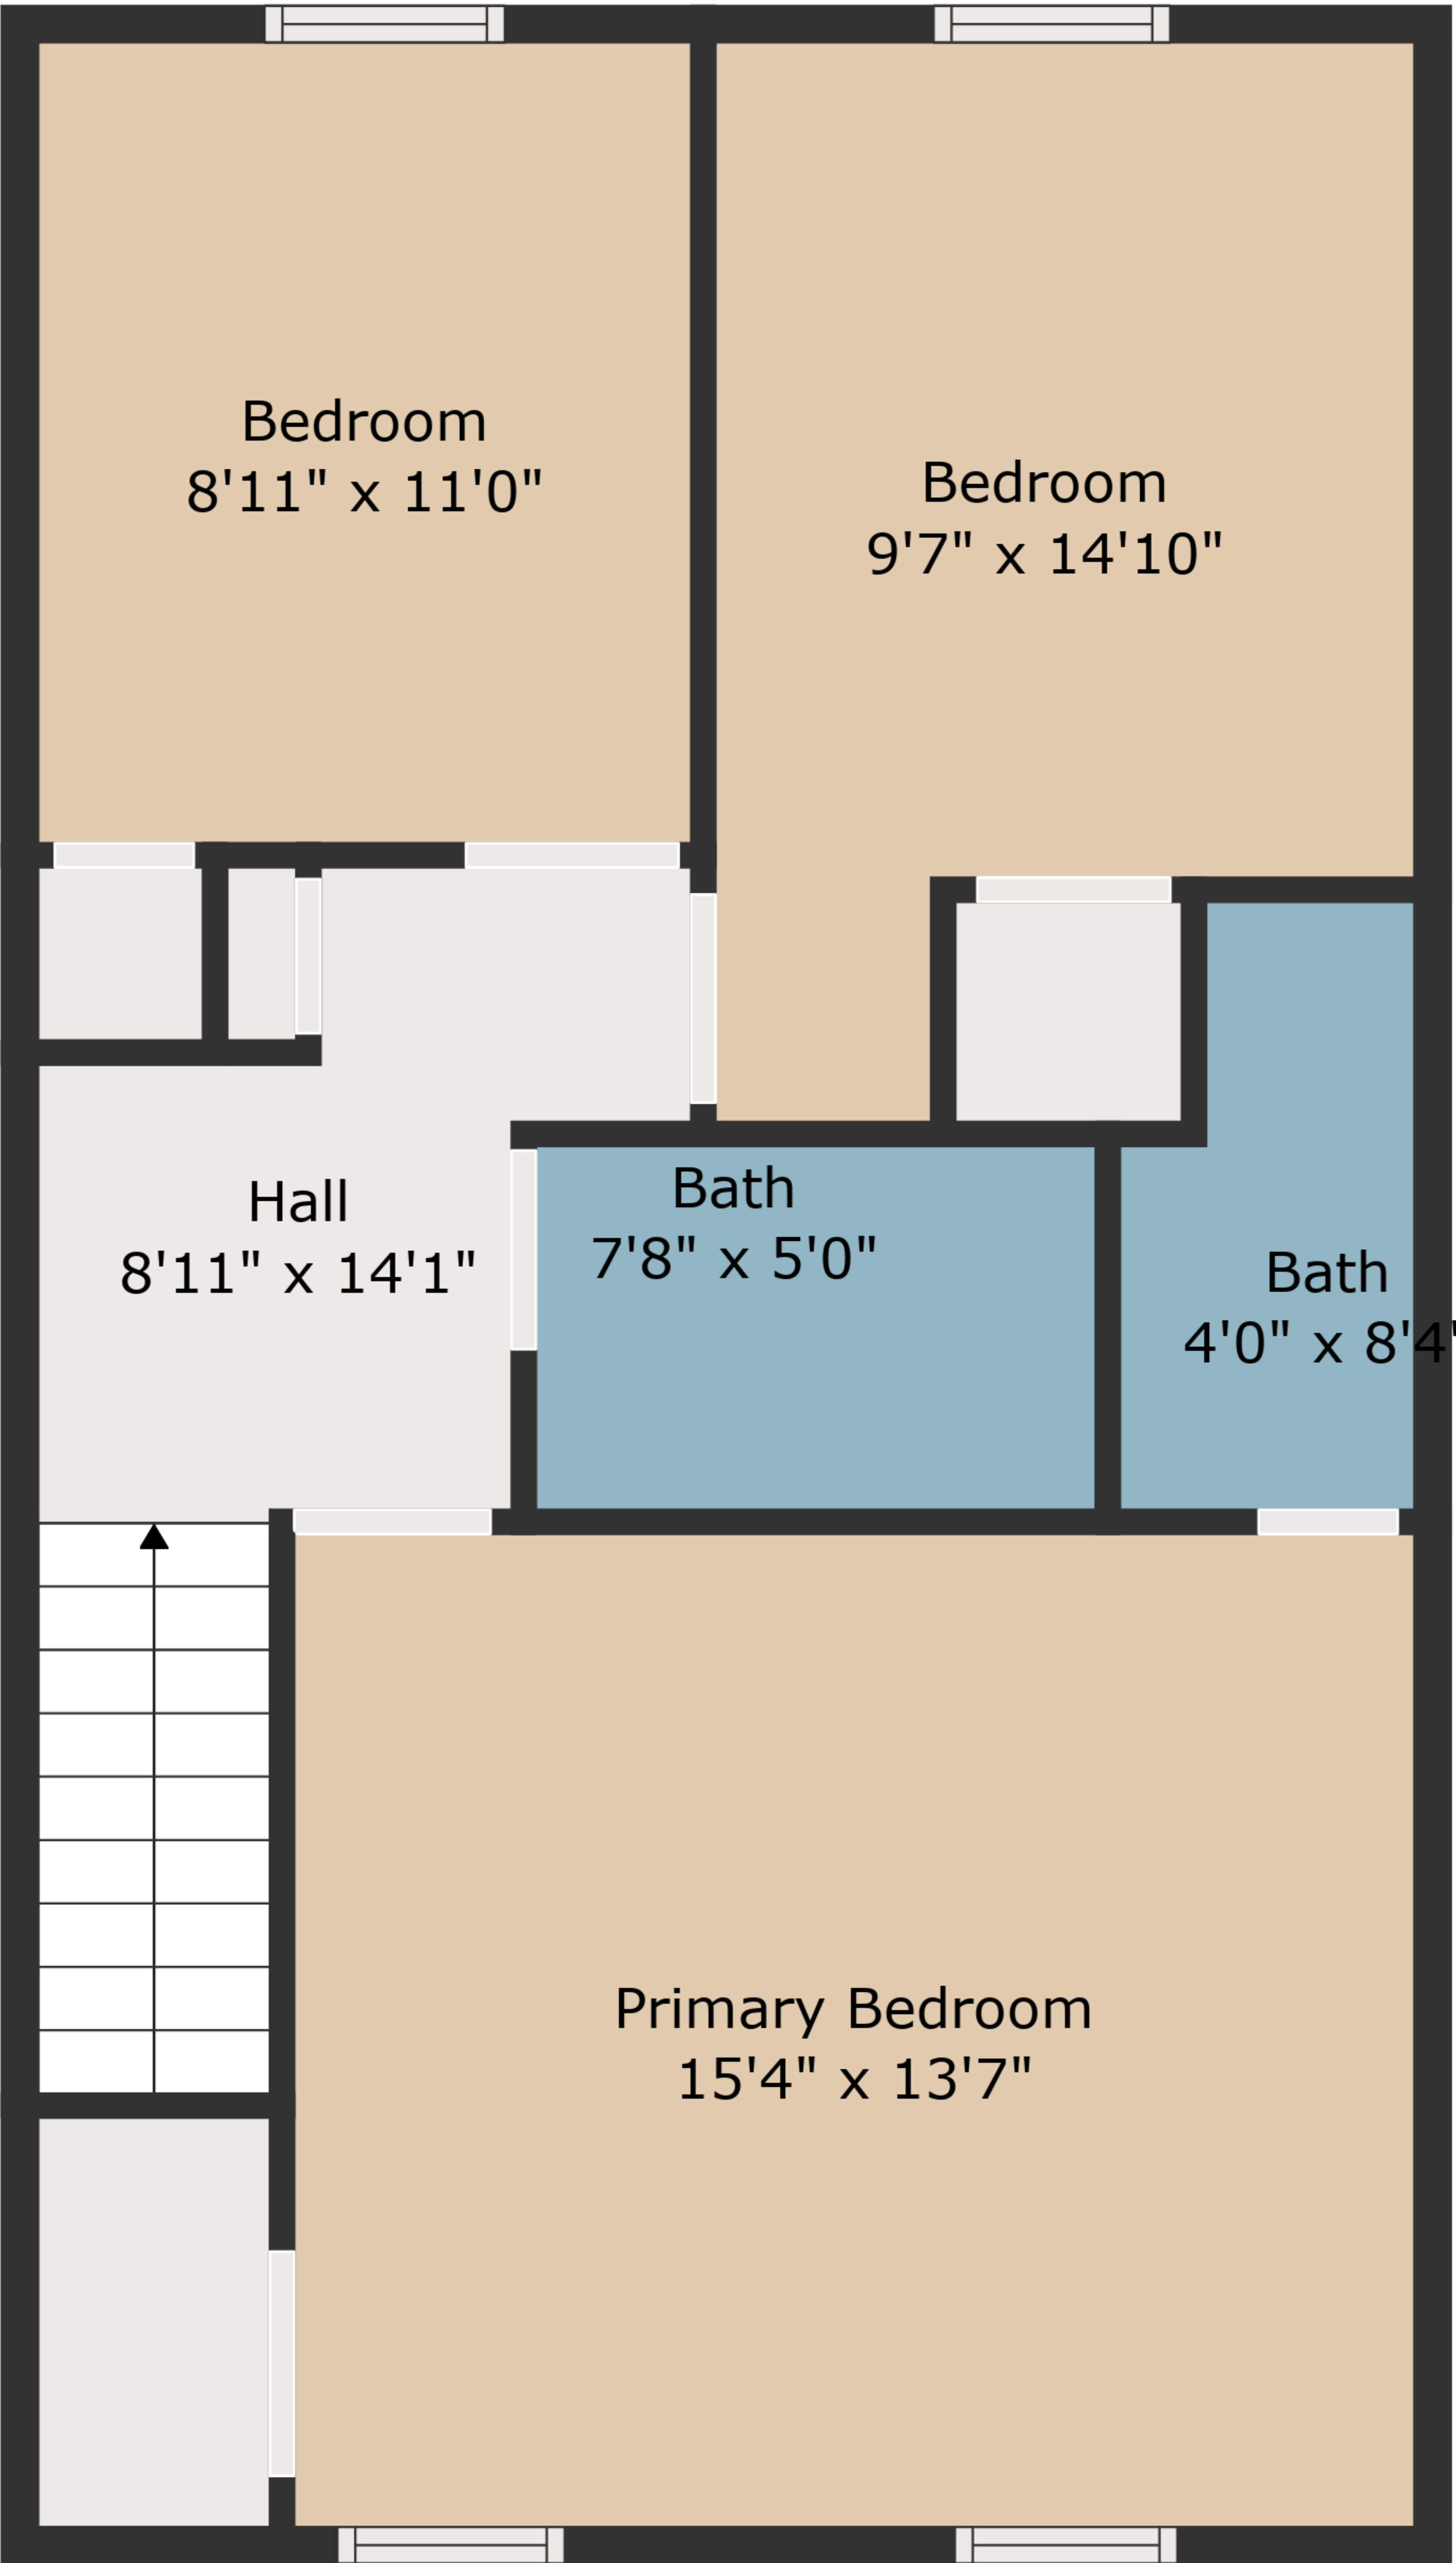

TOTAL: 1843 sq. ft

BELOW GROUND: 557 sq. ft, FLOOR 2: 643 sq. ft, FLOOR 3: 643 sq. ft
EXCLUDED AREAS: UTILITY: 74 sq. ft, DECK: 204 sq. ft

Measurements Are Deemed Highly Reliable But Not Guaranteed.

TOTAL: 1843 sq. ft

BELOW GROUND: 557 sq. ft, FLOOR 2: 643 sq. ft, FLOOR 3: 643 sq. ft
EXCLUDED AREAS: UTILITY: 74 sq. ft, DECK: 204 sq. ft

Measurements Are Deemed Highly Reliable But Not Guaranteed.

TOTAL: 1843 sq. ft

BELOW GROUND: 557 sq. ft, FLOOR 2: 643 sq. ft, FLOOR 3: 643 sq. ft
EXCLUDED AREAS: UTILITY: 74 sq. ft, DECK: 204 sq. ft

Measurements Are Deemed Highly Reliable But Not Guaranteed.

Floor 1

Floor 2

Floor 3

TOTAL: 1843 sq. ft
 BELOW GROUND: 557 sq. ft, FLOOR 2: 643 sq. ft, FLOOR 3: 643 sq. ft
 EXCLUDED AREAS: UTILITY: 74 sq. ft, DECK: 204 sq. ft