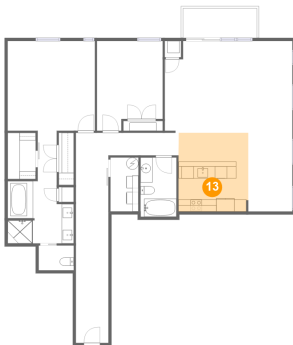

2419 Smallman St, #407, Pittsburgh, PA, US, #407

12 Floor 1 - W.I.C.

Dimensions: 4'8" x 7'7"
Area: 35 sq. ft
Counted as living area: Yes

Heated: Yes
Finished: Yes
Enclosed: Yes
Contiguous: Yes
Permitted: Yes
Wet space: No
Addition: No
Conversion: No

13 Floor 1 - Kitchen

Dimensions: 11'6" x 12'11"
Area: 149 sq. ft
Counted as living area: Yes

Heated: Yes
Finished: Yes
Enclosed: Yes
Contiguous: Yes
Permitted: Yes
Wet space: No
Addition: No
Conversion: No