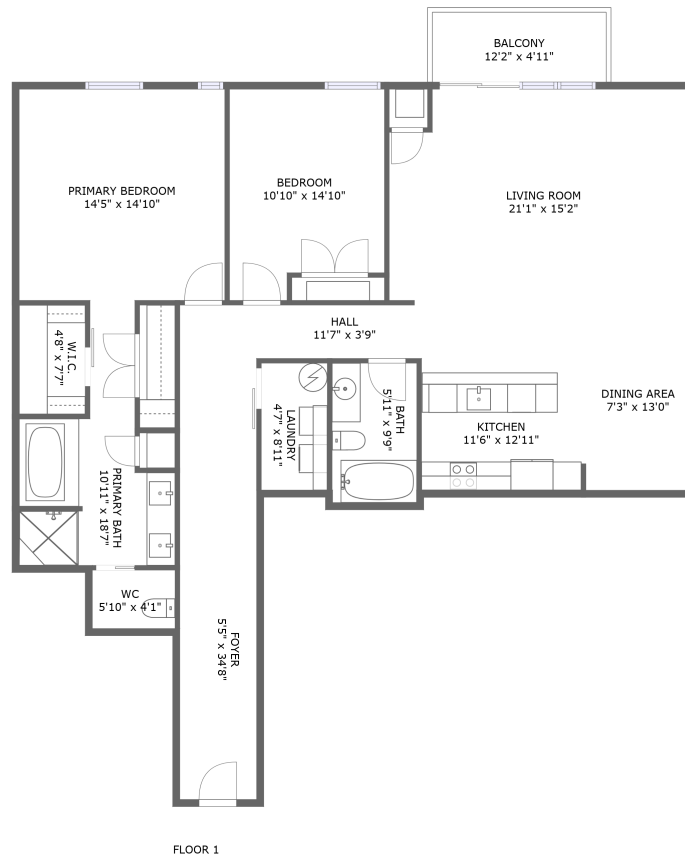

2419 Smallman St, #407, Pittsburgh, PA, US, #407

Property summary

 **0** Garages

 **2** Bedrooms

 **2** Bathrooms

 **0** Half baths

 **1** Floors

 **1,530**
Gross living
area sqft

 **1,590**
Total sqft

2419 Smallman St, #407, Pittsburgh, PA, US, #407**Room dimensions**

Floor 1

Total sqft: 1590 Living area: 1530

#		Dimensions	sqft	Counted as living area
1	Foyer	5'5" x 34'8"	186 sq. ft	Yes
2	Balcony	12'2" x 4'11"	60 sq. ft	No
3	Hall	11'7" x 3'9"	43 sq. ft	Yes
4	Living Room	21'1" x 15'2"	309 sq. ft	Yes
5	WC	5'10" x 4'1"	24 sq. ft	Yes
6	Primary Bath	10'11" x 18'7"	126 sq. ft	Yes
7	Dining Area	7'3" x 13'0"	94 sq. ft	Yes
8	Bedroom	10'10" x 14'10"	147 sq. ft	Yes
9	Primary Bedroom	14'5" x 14'10"	213 sq. ft	Yes
10	Bath	5'11" x 9'9"	58 sq. ft	Yes
11	Laundry	4'7" x 8'11"	41 sq. ft	Yes

Scan captured on Wed, 26 Mar 2025 16:16:35 GMT

Information is calculated by Cubicasa technology deemed highly reliable but not guaranteed.

2419 Smallman St, #407, Pittsburgh, PA, US, #407

#		Dimensions	sqft	Counted as living area
12	W.I.C.	4'8" x 7'7"	35 sq. ft	Yes
13	Kitchen	11'6" x 12'11"	149 sq. ft	Yes

2419 Smallman St, #407, Pittsburgh, PA, US, #407

1 Floor 1 - Foyer

Dimensions: 5'5" x 34'8"
Area: 186 sq. ft
Counted as living area: Yes

Heated: Yes
Finished: Yes
Enclosed: Yes
Contiguous: Yes
Permitted: Yes
Wet space: No
Addition: No
Conversion: No