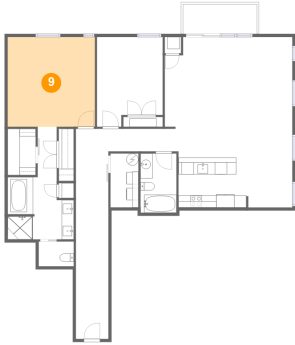

Heated: Yes
Finished: Yes
Enclosed: Yes
Contiguous: Yes
Permitted: Yes
Wet space: Yes
Addition: No
Conversion: No

7 Floor 1 - Dining Area

Dimensions: 7'3" x 13'0"
Area: 94 sq. ft
Counted as living area: Yes

Heated: Yes
Finished: Yes
Enclosed: Yes
Contiguous: Yes
Permitted: Yes
Wet space: No
Addition: No
Conversion: No

8 Floor 1 - Bedroom

Dimensions: 10'10" x 14'10"
Area: 147 sq. ft
Counted as living area: Yes

Heated: Yes
Finished: Yes
Enclosed: Yes
Contiguous: Yes
Permitted: Yes
Wet space: No
Addition: No
Conversion: No

2419 Smallman St, #407, Pittsburgh, PA, US, #407

9 Floor 1 - Primary Bedroom

Dimensions: 14'5" x 14'10"
Area: 213 sq. ft
Counted as living area: Yes

Heated: Yes
Finished: Yes
Enclosed: Yes
Contiguous: Yes
Permitted: Yes
Wet space: No
Addition: No
Conversion: No

10 Floor 1 - Bath

Dimensions: 5'11" x 9'9"
Area: 58 sq. ft
Counted as living area: Yes

Heated: Yes
Finished: Yes
Enclosed: Yes
Contiguous: Yes
Permitted: Yes
Wet space: Yes
Addition: No
Conversion: No