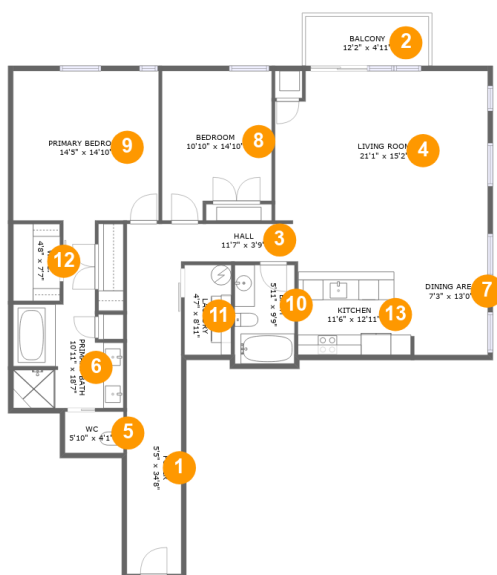

 **1,590**
Total sqft

2419 Smallman St, #407, Pittsburgh, PA, US, #407**Room dimensions**

Floor 1

Total sqft: 1590 Living area: 1530

#		Dimensions	sqft	Counted as living area
1	Foyer	5'5" x 34'8"	186 sq. ft	Yes
2	Balcony	12'2" x 4'11"	60 sq. ft	No
3	Hall	11'7" x 3'9"	43 sq. ft	Yes
4	Living Room	21'1" x 15'2"	309 sq. ft	Yes
5	WC	5'10" x 4'1"	24 sq. ft	Yes
6	Primary Bath	10'11" x 18'7"	126 sq. ft	Yes
7	Dining Area	7'3" x 13'0"	94 sq. ft	Yes
8	Bedroom	10'10" x 14'10"	147 sq. ft	Yes
9	Primary Bedroom	14'5" x 14'10"	213 sq. ft	Yes
10	Bath	5'11" x 9'9"	58 sq. ft	Yes
11	Laundry	4'7" x 8'11"	41 sq. ft	Yes

Scan captured on Wed, 26 Mar 2025 16:16:35 GMT

Information is calculated by Cubicasa technology deemed highly reliable but not guaranteed.

2419 Smallman St, #407, Pittsburgh, PA, US, #407

#		Dimensions	sqft	Counted as living area
12	W.I.C.	4'8" x 7'7"	35 sq. ft	Yes
13	Kitchen	11'6" x 12'11"	149 sq. ft	Yes

2419 Smallman St, #407, Pittsburgh, PA, US, #407

1 Floor 1 - Foyer

Dimensions: 5'5" x 34'8"
Area: 186 sq. ft
Counted as living area: Yes

Heated: Yes
Finished: Yes
Enclosed: Yes
Contiguous: Yes
Permitted: Yes
Wet space: No
Addition: No
Conversion: No

13 Floor 1 - Kitchen

Dimensions: 11'6" x 12'11"
Area: 149 sq. ft
Counted as living area: Yes

Heated: Yes
Finished: Yes
Enclosed: Yes
Contiguous: Yes
Permitted: Yes
Wet space: No
Addition: No
Conversion: No