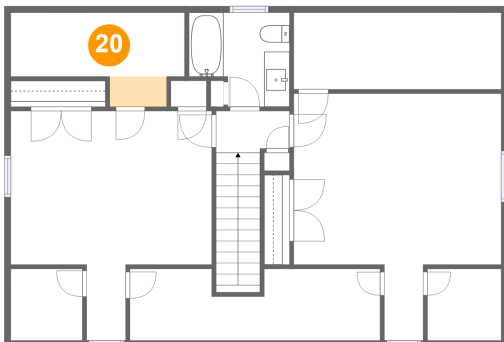

20 Floor 3 - Attic

Dimensions: 13'7" x 7'4"
Area: 10 sq. ft
Counted as Living Area: No

Heated: No
Finished: No
Enclosed: Yes
Contiguous: Yes
Permitted: Yes
Wet Space: No
Addition: No
Conversion: No