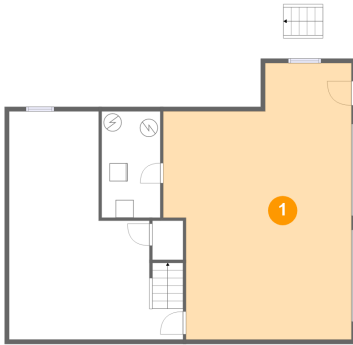

2695 Hardy Road, Hardy, Franklin County, Virginia, United States, 24101

1 Floor 1 - Garage

Dimensions: 21'1" x 30'11"
Area: 556 sq. ft
Counted as Living Area: No

Heated: No
Finished: No
Enclosed: Yes
Contiguous: Yes
Permitted: Yes
Wet Space: No
Addition: No
Conversion: No