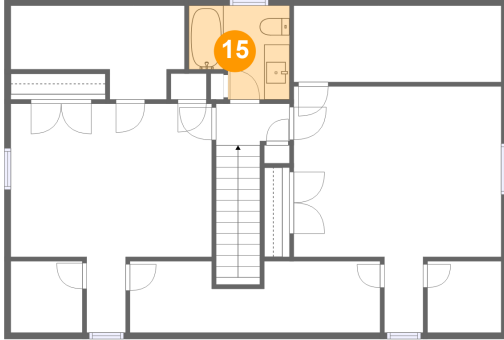

**2695 Hardy Road, Hardy, Franklin County,
Virginia, United States, 24101**

15 Floor 3 - Bath

Dimensions: 7'11" x 7'4"
Area: 51 sq. ft
Counted as Living Area:
Yes

Heated: Yes
Finished: Yes
Enclosed: Yes
Contiguous:
Yes
Permitted: Yes
Wet Space: Yes
Addition: No
Conversion: No