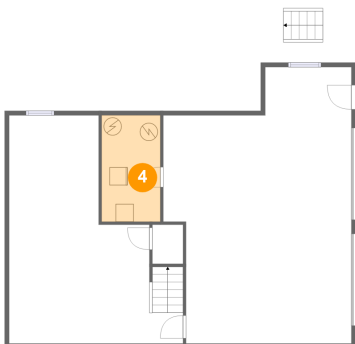

4 Floor 1 - Electrical Room

Dimensions: 6'7" x 11'11"
Area: 78 sq. ft
Counted as Living Area: No

Heated: No
Finished: No
Enclosed: Yes
Contiguous: Yes
Permitted: Yes
Wet Space: No
Addition: No
Conversion: No