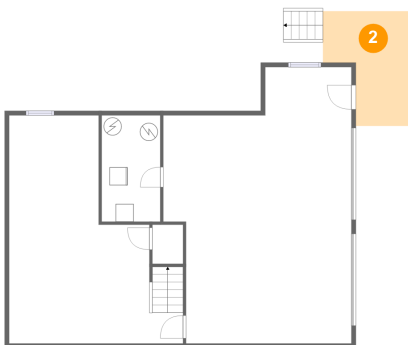

2 Floor 1 - Patio

Dimensions: 9'11" x 12'10"
Area: 101 sq. ft
Counted as Living Area: No

Heated: No
Finished: Yes
Enclosed: No
Contiguous: Yes
Permitted: Yes
Wet Space: No
Addition: No
Conversion: No