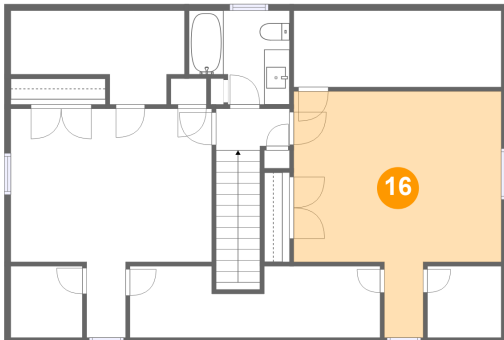

16 Floor 3 - Bedroom

Dimensions: 16'3" x 19'3"
Area: 234 sq. ft
Counted as Living Area:
Yes

Heated: Yes
Finished: Yes
Enclosed: Yes
Contiguous:
Yes
Permitted: Yes
Wet Space: No
Addition: No
Conversion: No