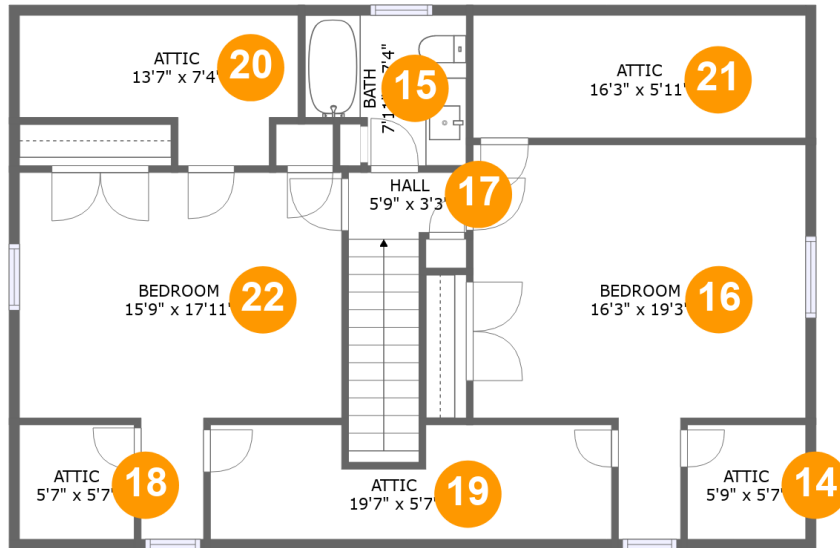

2695 Hardy Road, Hardy, Franklin County, Virginia, United States, 24101

Room Dimensions

Floor 3

Total sqft: 1044

Living area: 606

#	Room name	Dimensions	Area (sqft)	Counted as Living Area
14	Attic	5'9" x 5'7"	32 sq. ft	No
15	Bath	7'11" x 7'4"	51 sq. ft	Yes
16	Bedroom	16'3" x 19'3"	234 sq. ft	Yes
17	Hall	5'9" x 3'3"	55 sq. ft	No
18	Attic	5'7" x 5'7"	31 sq. ft	No
19	Attic	19'7" x 5'7"	100 sq. ft	No
20	Attic	13'7" x 7'4"	10 sq. ft	No
21	Attic	16'3" x 5'11"	97 sq. ft	No
22	Bedroom	15'9" x 17'11"	206 sq. ft	Yes