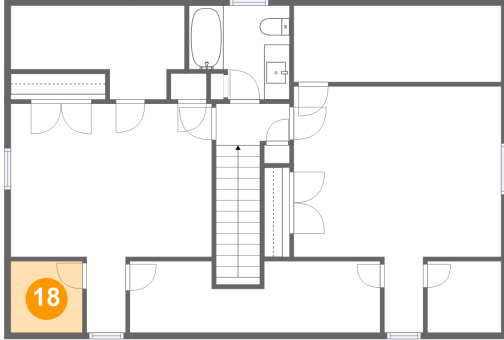

**2695 Hardy Road, Hardy, Franklin County,
Virginia, United States, 24101**

18 Floor 3 - Attic

Dimensions: 5'7" x 5'7"
Area: 31 sq. ft
Counted as Living Area: No

Heated: No
Finished: No
Enclosed: Yes
Contiguous: Yes
Permitted: Yes
Wet Space: No
Addition: No
Conversion: No