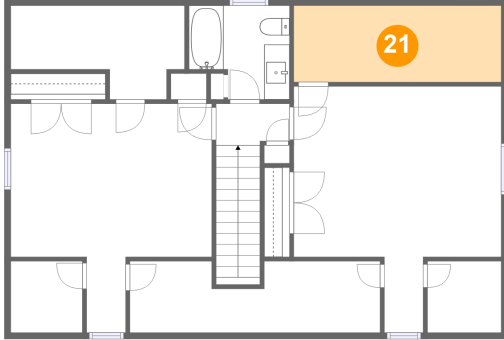

**2695 Hardy Road, Hardy, Franklin County,
Virginia, United States, 24101**

21 Floor 3 - Attic

Dimensions: 16'3" x 5'11"
Area: 97 sq. ft
Counted as Living Area: No

Heated: No
Finished: No
Enclosed: Yes
Contiguous: Yes
Permitted: Yes
Wet Space: No
Addition: No
Conversion: No