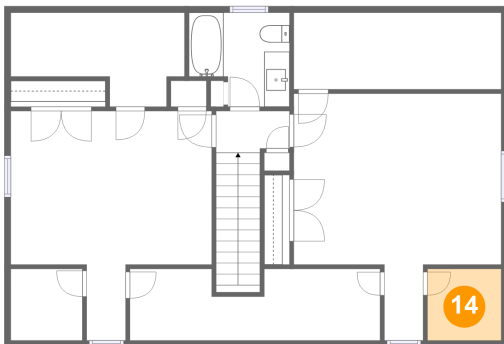

14 Floor 3 - Attic

Dimensions: 5'9" x 5'7"
Area: 32 sq. ft
Counted as Living Area: No

Heated: No
Finished: No
Enclosed: Yes
Contiguous: Yes
Permitted: Yes
Wet Space: No
Addition: No
Conversion: No