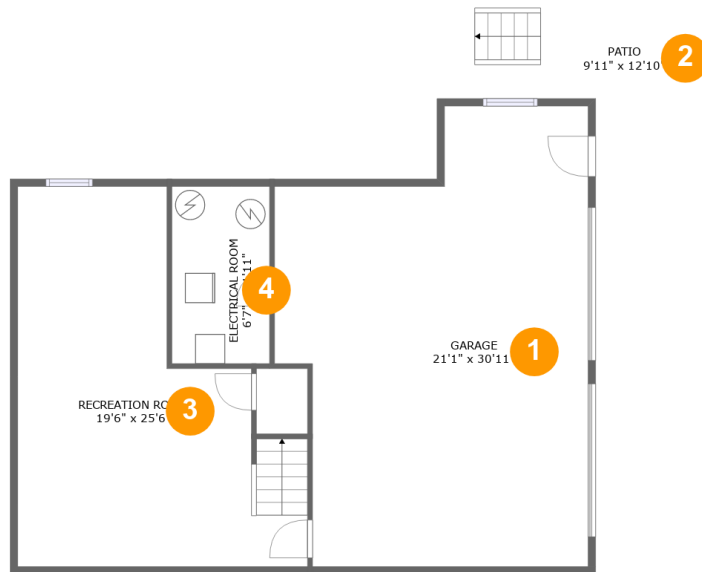

**Room Dimensions**

Floor 1

Total sqft: 1204

Living area: 405

#	Room name	Dimensions	Area (sqft)	Counted as Living Area
1	Garage	21'1" x 30'11"	556 sq. ft	No
2	Patio	9'11" x 12'10"	101 sq. ft	No
3	Recreation Room	19'6" x 25'6"	364 sq. ft	Yes
4	Electrical Room	6'7" x 11'11"	78 sq. ft	No

**2695 Hardy Road, Hardy, Franklin County,  
Virginia, United States, 24101**

**15 Floor 3 - Bath**

Dimensions: 7'11" x 7'4"  
Area: 51 sq. ft  
Counted as Living Area:  
Yes

Heated: Yes  
Finished: Yes  
Enclosed: Yes  
Contiguous:  
Yes  
Permitted: Yes  
Wet Space: Yes  
Addition: No  
Conversion: No