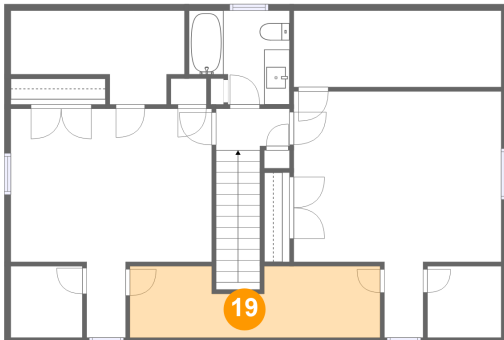

19 Floor 3 - Attic

Dimensions: 19'7" x 5'7"
Area: 100 sq. ft
Counted as Living Area: No

Heated: No
Finished: No
Enclosed: Yes
Contiguous: Yes
Permitted: Yes
Wet Space: No
Addition: No
Conversion: No