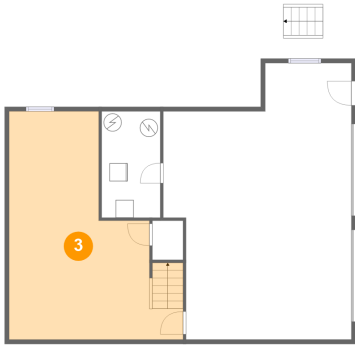

2695 Hardy Road, Hardy, Franklin County, Virginia, United States, 24101

3 Floor 1 - Recreation Room

Dimensions: 19'6" x 25'6"
Area: 364 sq. ft
Counted as Living Area:
Yes

Heated: Yes
Finished: Yes
Enclosed: Yes
Contiguous:
Yes
Permitted: Yes
Wet Space: No
Addition: No
Conversion: No