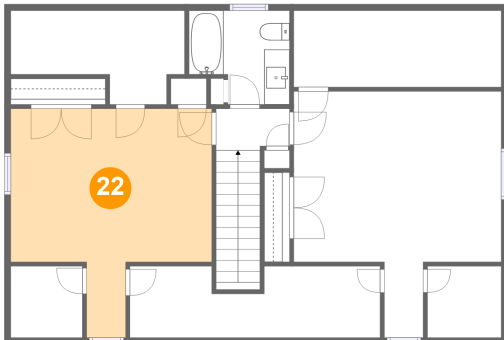

22 Floor 3 - Bedroom

Dimensions: 15'9" x 17'11"
Area: 206 sq. ft
Counted as Living Area:
Yes

Heated: Yes
Finished: Yes
Enclosed: Yes
Contiguous:
Yes
Permitted: Yes
Wet Space: No
Addition: No
Conversion: No