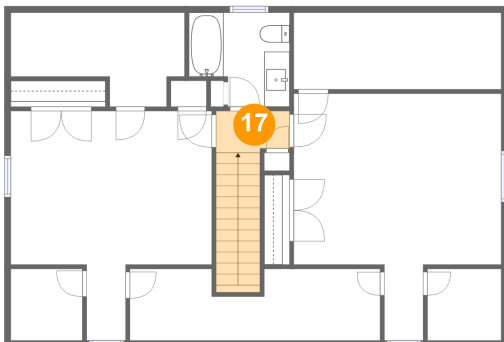

17 Floor 3 - Hall

Dimensions: 5'9" x 3'3"
Area: 55 sq. ft
Counted as Living Area: No

Heated: Yes
Finished: Yes
Enclosed: Yes
Contiguous: Yes
Permitted: Yes
Wet Space: No
Addition: No
Conversion: No