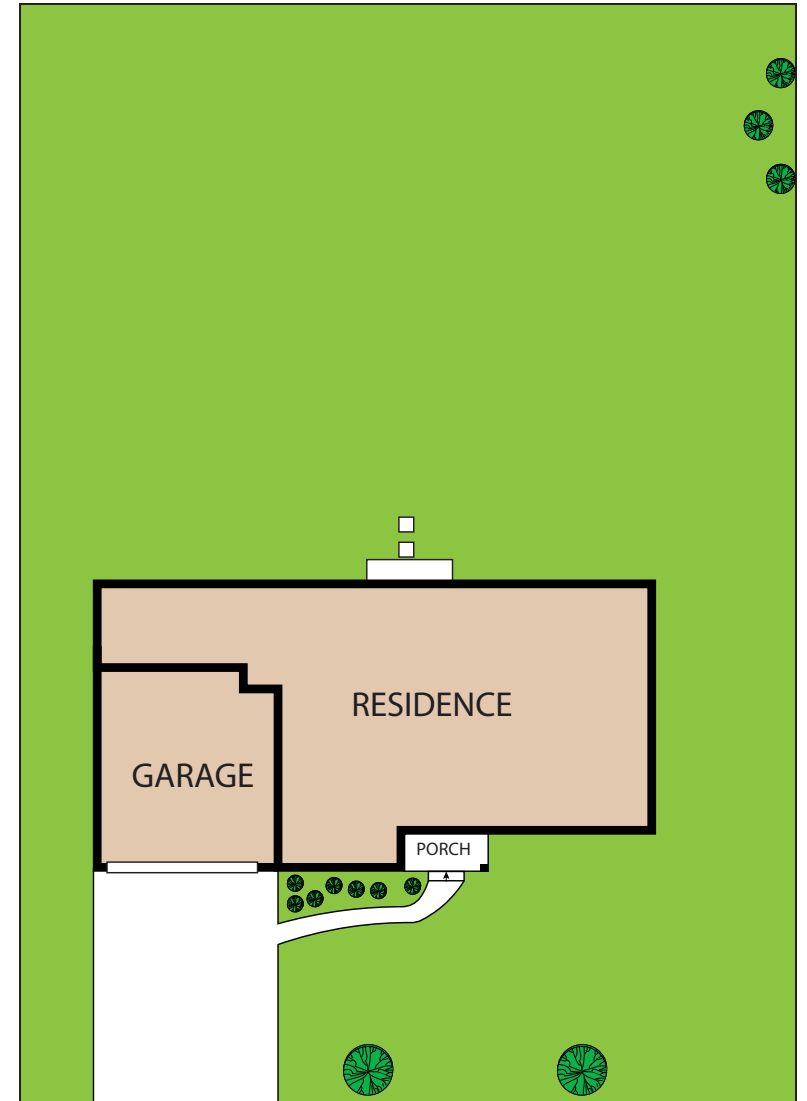

FIRST FLOOR

BASEMENT

10 S Rosa Road, Madison 53705
TOTAL APPROX. FLOOR AREA 2,232 SQ.FT

Whilst every attempt has been made to ensure the accuracy of the floor plan contained here, measurements of doors, windows, rooms and any other items are approximate and no responsibility is taken for any error, omission, or misstatement. This plan is for illustrative purposes only and should be used as such by any prospective purchaser.