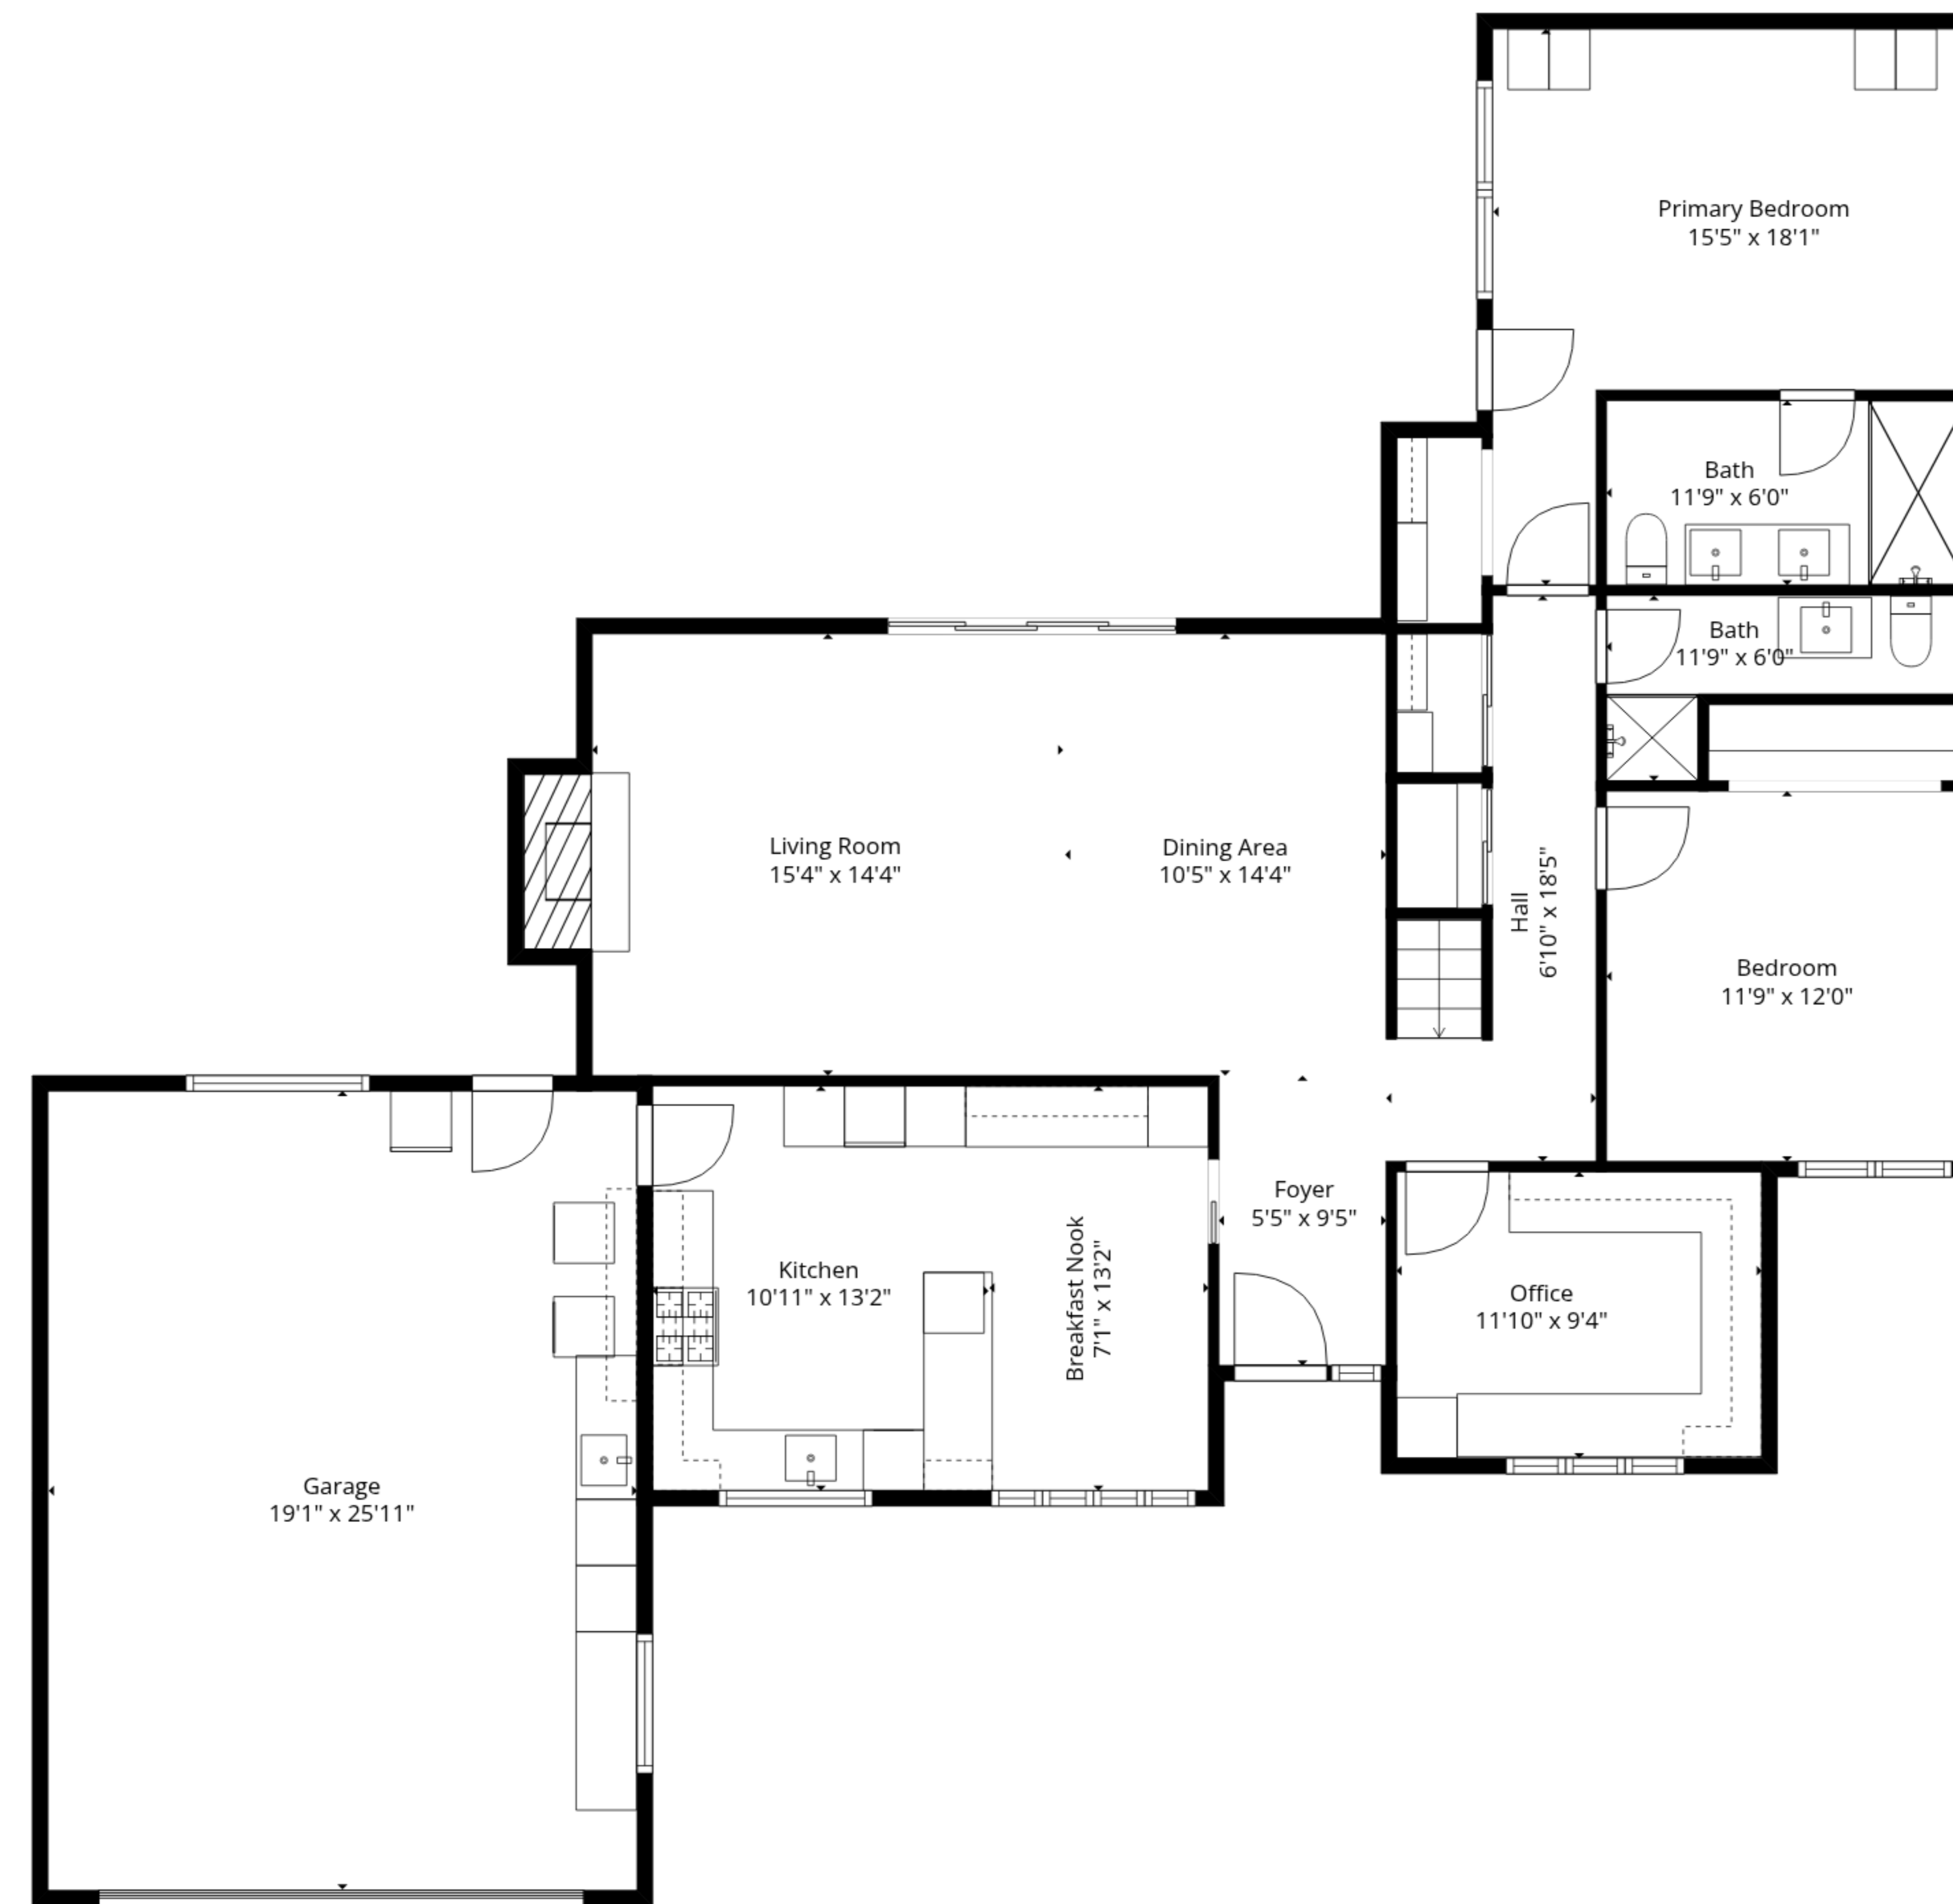

TOTAL: 2104 sq. ft
1st floor: 668 sq. ft, 2nd floor: 1436 sq. ft
EXCLUDED AREAS: FIREPLACE: 25 sq. ft, GARAGE: 497 sq. ft, WALLS: 207 sq. ft

TOTAL: 2104 sq. ft

1st floor: 668 sq. ft, 2nd floor: 1436 sq. ft

EXCLUDED AREAS: FIREPLACE: 25 sq. ft, GARAGE: 497 sq. ft, WALLS: 207 sq. ft

2nd Floor

1st Floor

TOTAL: 2104 sq. ft
 1st floor: 668 sq. ft, 2nd floor: 1436 sq. ft
 EXCLUDED AREAS: FIREPLACE: 25 sq. ft, GARAGE: 497 sq. ft, WALLS: 207 sq. ft