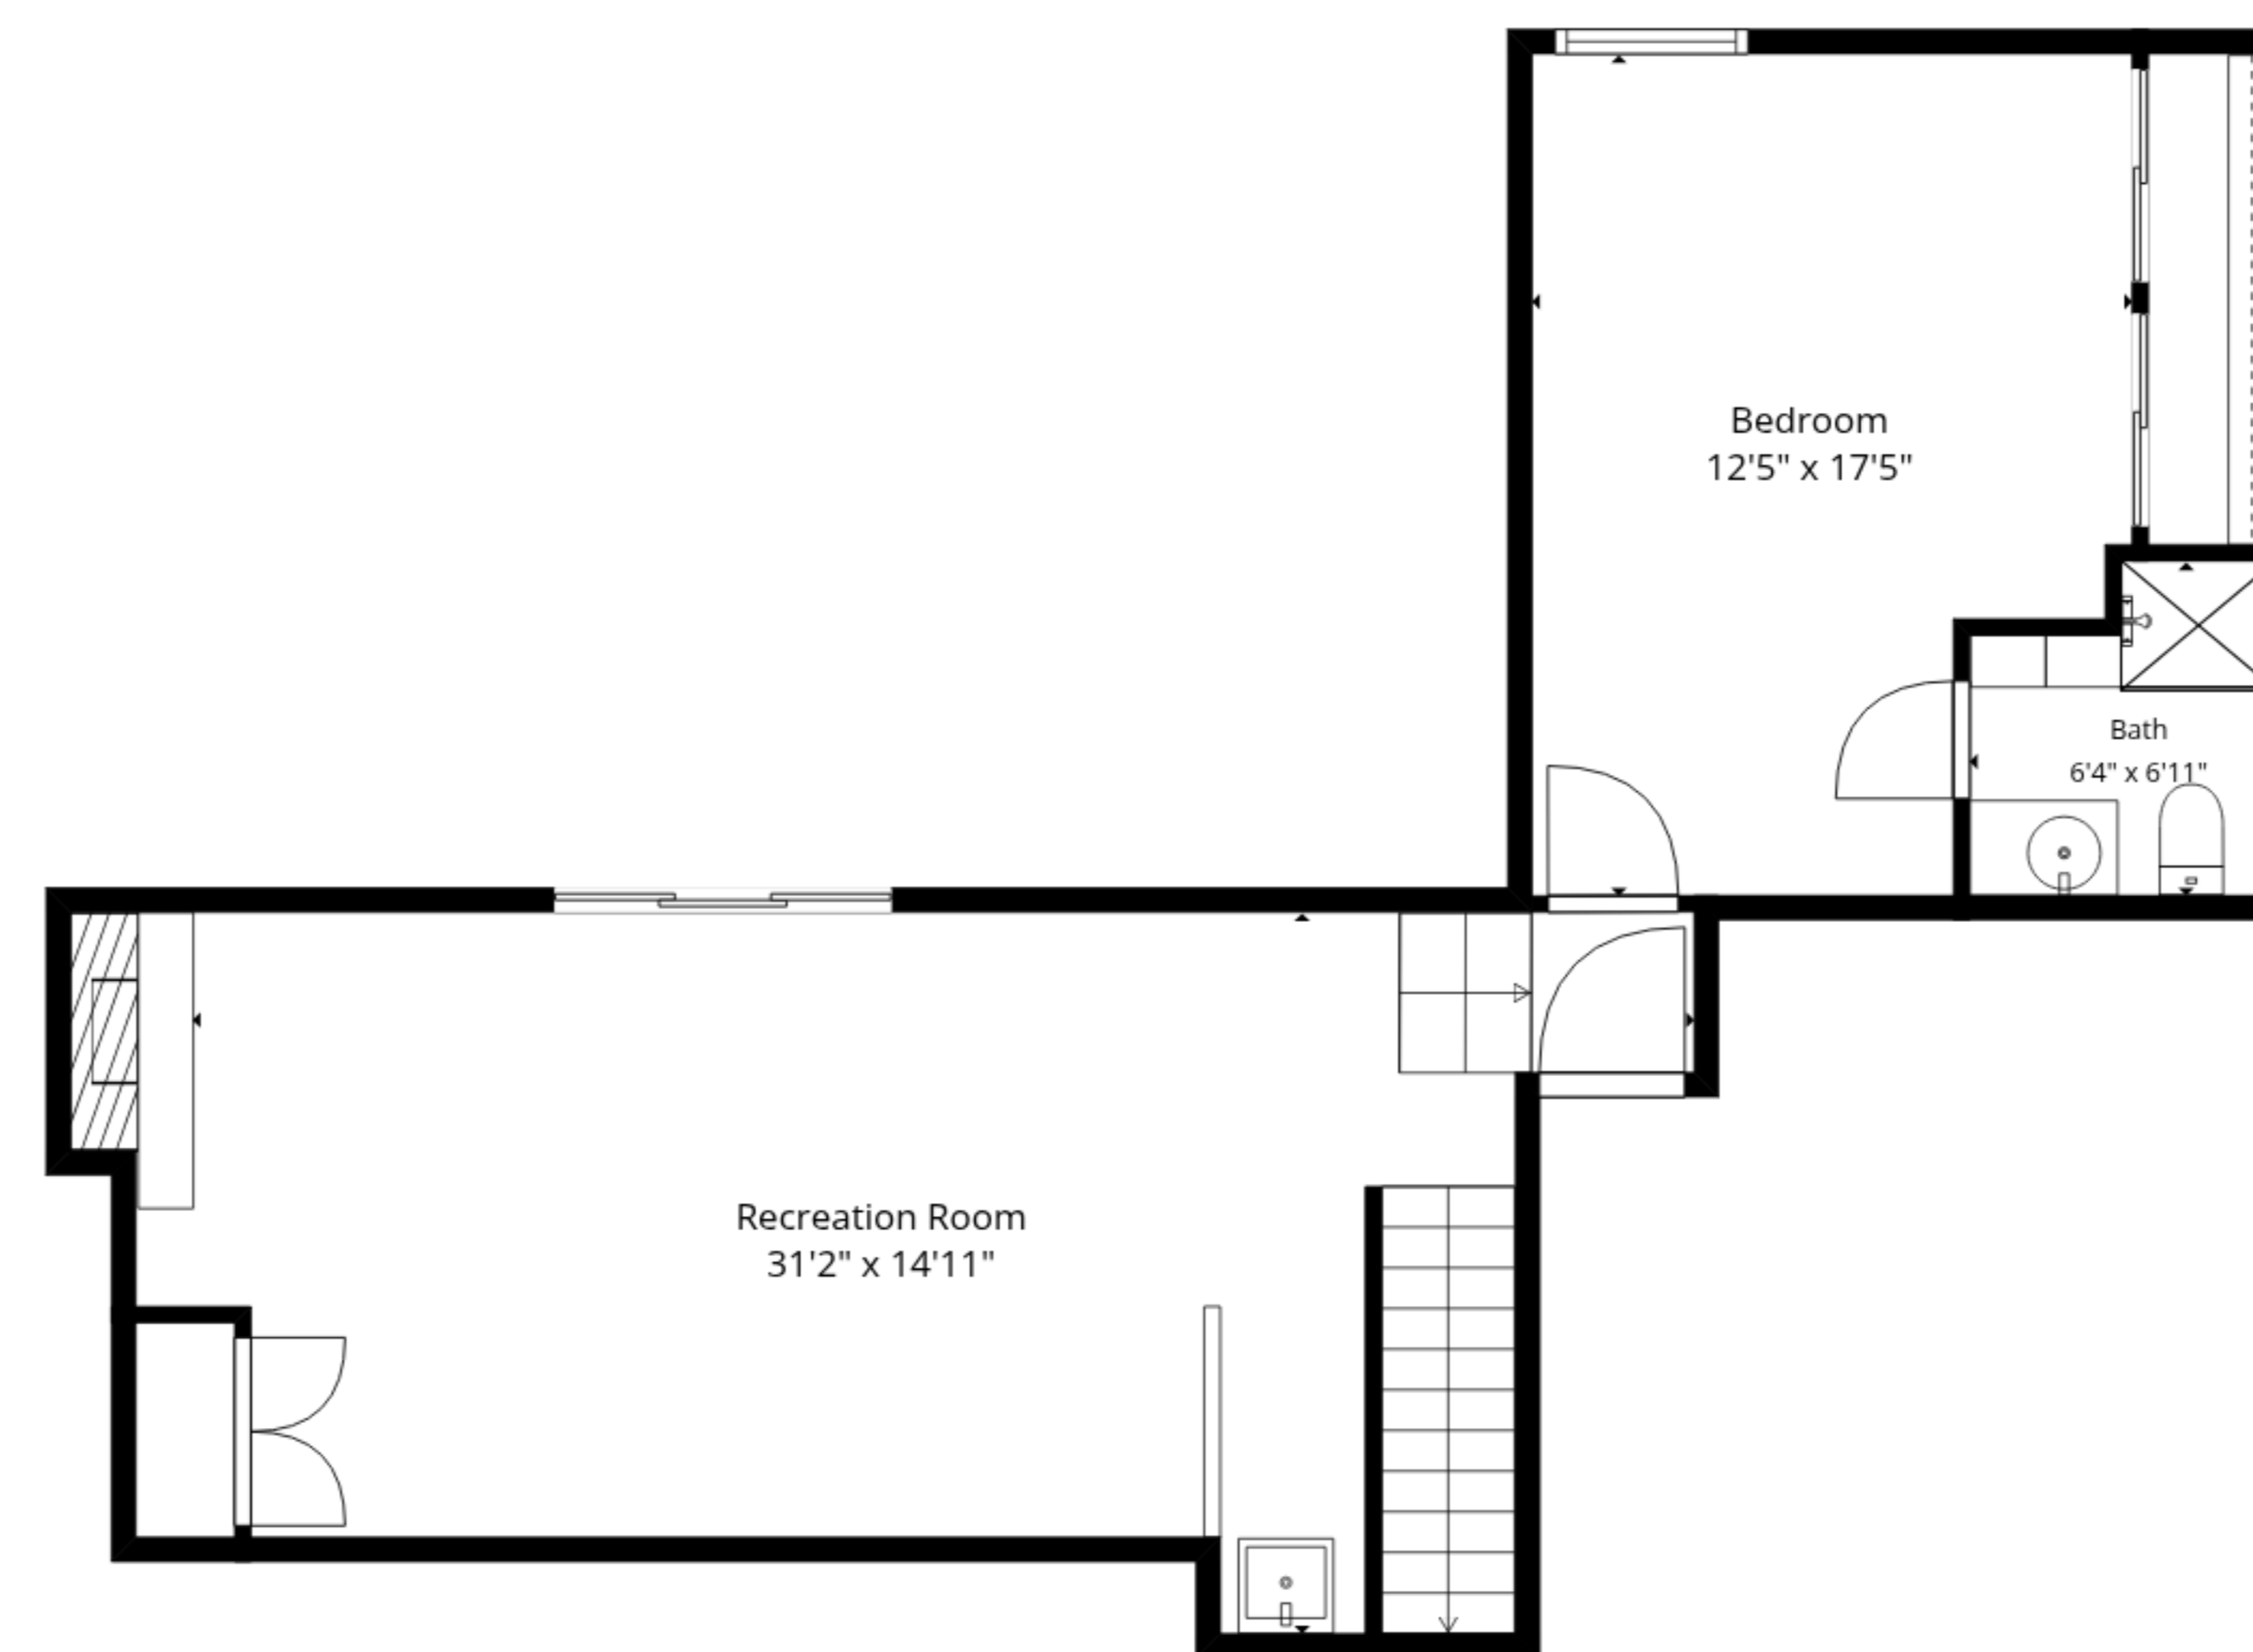

TOTAL: 2104 sq. ft
1st floor: 668 sq. ft, 2nd floor: 1436 sq. ft
EXCLUDED AREAS: FIREPLACE: 25 sq. ft, GARAGE: 497 sq. ft, WALLS: 207 sq. ft

TOTAL: 2104 sq. ft

1st floor: 668 sq. ft, 2nd floor: 1436 sq. ft

EXCLUDED AREAS: FIREPLACE: 25 sq. ft, GARAGE: 497 sq. ft, WALLS: 207 sq. ft

2nd Floor

1st Floor

TOTAL: 2104 sq. ft
 1st floor: 668 sq. ft, 2nd floor: 1436 sq. ft
 EXCLUDED AREAS: FIREPLACE: 25 sq. ft, GARAGE: 497 sq. ft, WALLS: 207 sq. ft