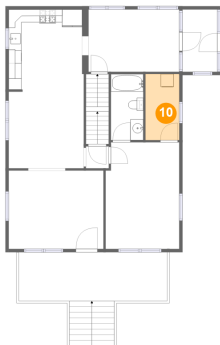

8 Floor 2 - Office

Dimensions: 14'1" x 9'7"
Area: 135 sq. ft
Counted as Living Area:
Yes

Heated: Yes
Finished: Yes
Enclosed: Yes
Contiguous:
Yes
Permitted: Yes
Wet Space: No
Addition: No
Conversion: No

65 Hillcrest Street, Blue Ridge, Botetourt County, Virginia, United States, 24064

9 Floor 2 - Bath

Dimensions: 5'0" x 10'3"
Area: 51 sq. ft
Counted as Living Area:
Yes

Heated: Yes
Finished: Yes
Enclosed: Yes
Contiguous:
Yes
Permitted: Yes
Wet Space: Yes
Addition: No
Conversion: No

10 Floor 2 - Laundry