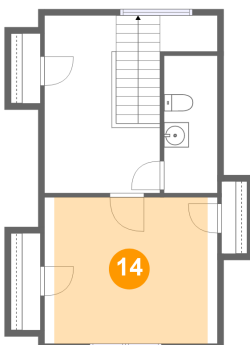

12 Floor 2 - Kitchen

Dimensions: 11'7" x 12'8"
Area: 145 sq. ft
Counted as Living Area:
Yes

Heated: Yes
Finished: Yes
Enclosed: Yes
Contiguous:
Yes
Permitted: Yes
Wet Space: No
Addition: No
Conversion: No

13 Floor 3 - Wc

Dimensions: 4'3" x 11'0"
Area: 39 sq. ft
Counted as Living Area:
Yes

Heated: Yes
Finished: Yes
Enclosed: Yes
Contiguous:
Yes
Permitted: Yes
Wet Space: Yes
Addition: No
Conversion: No

14 Floor 3 - Bedroom