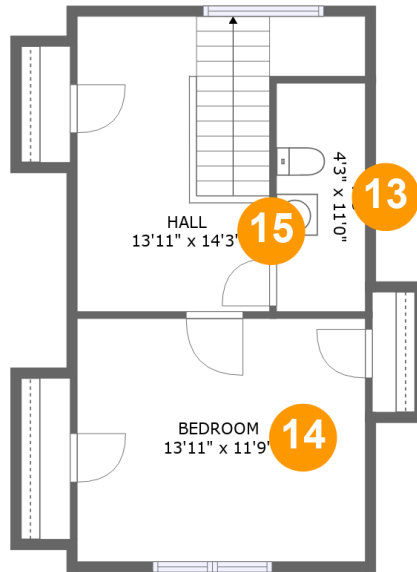

65 Hillcrest Street, Blue Ridge, Botetourt County, Virginia, United States, 24064

Room Dimensions

Floor 2

Total sqft: 1278

Living area: 1042

#	Room name	Dimensions	Area (sqft)	Counted as Living Area
3	Porch	23'0" x 7'6"	173 sq. ft	No
4	Hall	3'6" x 3'5"	12 sq. ft	Yes
5	Primary Bedroom	11'5" x 16'6"	184 sq. ft	Yes
6	Dining Area	11'7" x 11'10"	138 sq. ft	Yes
7	Screened Porch	5'5" x 9'7"	52 sq. ft	No
8	Office	14'1" x 9'7"	135 sq. ft	Yes
9	Bath	5'0" x 10'3"	51 sq. ft	Yes
10	Laundry	5'3" x 10'3"	54 sq. ft	Yes
11	Living Room	14'8" x 12'2"	178 sq. ft	Yes
12	Kitchen	11'7" x 12'8"	145 sq. ft	Yes

**65 Hillcrest Street, Blue Ridge, Botetourt
County, Virginia, United States, 24064**

Room Dimensions

Floor 3

Total sqft: 465

Living area: 341

#	Room name	Dimensions	Area (sqft)	Counted as Living Area
13	Wc	4'3" x 11'0"	39 sq. ft	Yes
14	Bedroom	13'11" x 11'9"	145 sq. ft	Yes
15	Hall	13'11" x 14'3"	132 sq. ft	Yes

2 Floor 1 - Basement

Dimensions: 12'10" x 15'4"
Area: 195 sq. ft
Counted as Living Area: No

Heated: Yes
Finished: No
Enclosed: Yes
Contiguous: Yes
Permitted: Yes
Wet Space: No
Addition: No
Conversion: No

13 Floor 3 - Wc

Dimensions: 4'3" x 11'0"
Area: 39 sq. ft
Counted as Living Area:
Yes

Heated: Yes
Finished: Yes
Enclosed: Yes
Contiguous:
Yes
Permitted: Yes
Wet Space: Yes
Addition: No
Conversion: No

14 Floor 3 - Bedroom