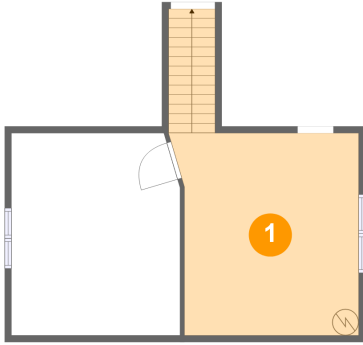

**65 Hillcrest Street, Blue Ridge, Botetourt
County, Virginia, United States, 24064**

Room Dimensions

Floor 3

Total sqft: 465

Living area: 341

#	Room name	Dimensions	Area (sqft)	Counted as Living Area
13	Wc	4'3" x 11'0"	39 sq. ft	Yes
14	Bedroom	13'11" x 11'9"	145 sq. ft	Yes
15	Hall	13'11" x 14'3"	132 sq. ft	Yes

65 Hillcrest Street, Blue Ridge, Botetourt County, Virginia, United States, 24064

1 Floor 1 - Basement

Dimensions: 14'1" x 15'4"
Area: 239 sq. ft
Counted as Living Area: No

Heated: Yes
Finished: No
Enclosed: Yes
Contiguous: Yes
Permitted: Yes
Wet Space: No
Addition: No
Conversion: No