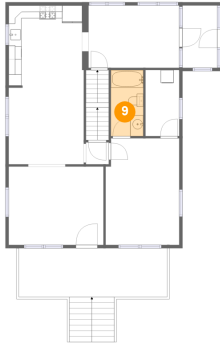

7 Floor 2 - Screened Porch

Dimensions: 5'5" x 9'7"
Area: 52 sq. ft
Counted as Living Area: No

Heated: No
Finished: Yes
Enclosed: No
Contiguous: Yes
Permitted: Yes
Wet Space: No
Addition: No
Conversion: No

8 Floor 2 - Office

Dimensions: 14'1" x 9'7"
Area: 135 sq. ft
Counted as Living Area:
Yes

Heated: Yes
Finished: Yes
Enclosed: Yes
Contiguous:
Yes
Permitted: Yes
Wet Space: No
Addition: No
Conversion: No

65 Hillcrest Street, Blue Ridge, Botetourt County, Virginia, United States, 24064

9 Floor 2 - Bath

Dimensions: 5'0" x 10'3"
Area: 51 sq. ft
Counted as Living Area:
Yes

Heated: Yes
Finished: Yes
Enclosed: Yes
Contiguous:
Yes
Permitted: Yes
Wet Space: Yes
Addition: No
Conversion: No

10 Floor 2 - Laundry