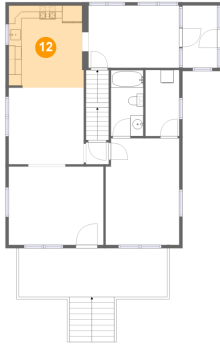

65 Hillcrest Street, Blue Ridge, Botetourt County, Virginia, United States, 24064

12 Floor 2 - Kitchen

Dimensions: 11'7" x 12'8"
Area: 145 sq. ft
Counted as Living Area:
Yes

Heated: Yes
Finished: Yes
Enclosed: Yes
Contiguous:
Yes
Permitted: Yes
Wet Space: No
Addition: No
Conversion: No