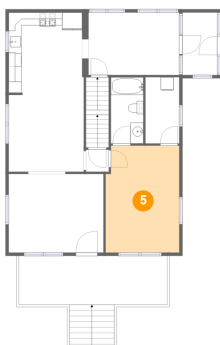

2 Floor 1 - Basement

Dimensions: 12'10" x 15'4"
Area: 195 sq. ft
Counted as Living Area: No

Heated: Yes
Finished: No
Enclosed: Yes
Contiguous: Yes
Permitted: Yes
Wet Space: No
Addition: No
Conversion: No

65 Hillcrest Street, Blue Ridge, Botetourt County, Virginia, United States, 24064

3 Floor 2 - Porch

Dimensions: 23'0" x 7'6"
Area: 173 sq. ft
Counted as Living Area: No

Heated: No
Finished: Yes
Enclosed: No
Contiguous: Yes
Permitted: Yes
Wet Space: No
Addition: No
Conversion: No

4 Floor 2 - Hall

Dimensions: 3'6" x 3'5"
Area: 12 sq. ft
Counted as Living Area:
Yes

Heated: Yes
Finished: Yes
Enclosed: Yes
Contiguous:
Yes
Permitted: Yes
Wet Space: No
Addition: No
Conversion: No

5 Floor 2 - Primary Bedroom