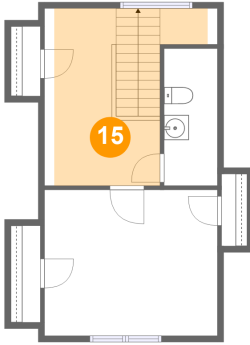

65 Hillcrest Street, Blue Ridge, Botetourt County, Virginia, United States, 24064

15 Floor 3 - Hall

Dimensions: 13'11" x 14'3"
Area: 132 sq. ft
Counted as Living Area:
Yes

Heated: Yes
Finished: Yes
Enclosed: Yes
Contiguous:
Yes
Permitted: Yes
Wet Space: No
Addition: No
Conversion: No