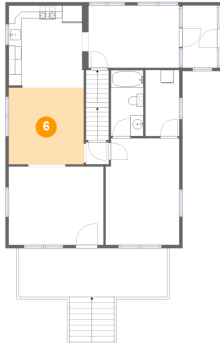

65 Hillcrest Street, Blue Ridge, Botetourt County, Virginia, United States, 24064

6 Floor 2 - Dining Area

Dimensions: 11'7" x 11'10"
Area: 138 sq. ft
Counted as Living Area:
Yes

Heated: Yes
Finished: Yes
Enclosed: Yes
Contiguous:
Yes
Permitted: Yes
Wet Space: No
Addition: No
Conversion: No