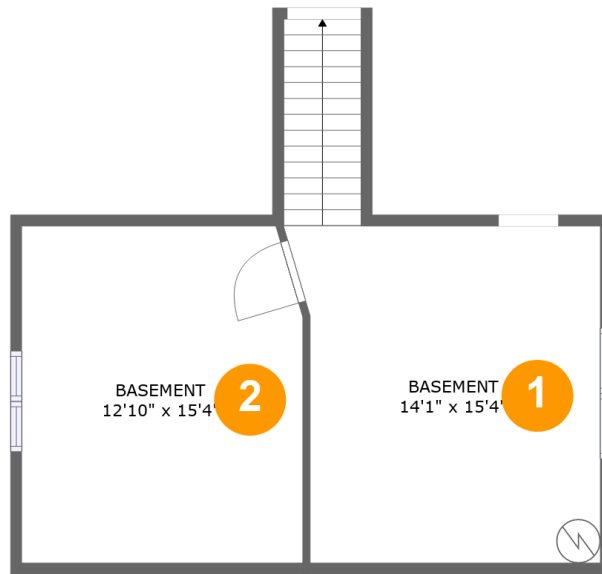

65 Hillcrest Street, Blue Ridge, Botetourt County, Virginia, United States, 24064

Property Summary

0 garages **2** bedrooms **1** bathrooms **1** half baths

3 floors **1,383** Gross Living Area sqft **2,234** total sqft

**65 Hillcrest Street, Blue Ridge, Botetourt
County, Virginia, United States, 24064**

Room Dimensions

Floor 1

Total sqft: 491

Living area: 0

#	Room name	Dimensions	Area (sqft)	Counted as Living Area
1	Basement	14'1" x 15'4"	239 sq. ft	No
2	Basement	12'10" x 15'4"	195 sq. ft	No

65 Hillcrest Street, Blue Ridge, Botetourt County, Virginia, United States, 24064

Room Dimensions

Floor 2

Total sqft: 1278

Living area: 1042

#	Room name	Dimensions	Area (sqft)	Counted as Living Area
3	Porch	23'0" x 7'6"	173 sq. ft	No
4	Hall	3'6" x 3'5"	12 sq. ft	Yes
5	Primary Bedroom	11'5" x 16'6"	184 sq. ft	Yes
6	Dining Area	11'7" x 11'10"	138 sq. ft	Yes
7	Screened Porch	5'5" x 9'7"	52 sq. ft	No
8	Office	14'1" x 9'7"	135 sq. ft	Yes
9	Bath	5'0" x 10'3"	51 sq. ft	Yes
10	Laundry	5'3" x 10'3"	54 sq. ft	Yes
11	Living Room	14'8" x 12'2"	178 sq. ft	Yes
12	Kitchen	11'7" x 12'8"	145 sq. ft	Yes