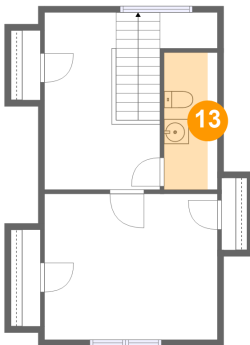

13 Floor 3 - Wc

Dimensions: 4'3" x 11'0"
Area: 39 sq. ft
Counted as Living Area:
Yes

Heated: Yes
Finished: Yes
Enclosed: Yes
Contiguous:
Yes
Permitted: Yes
Wet Space: Yes
Addition: No
Conversion: No