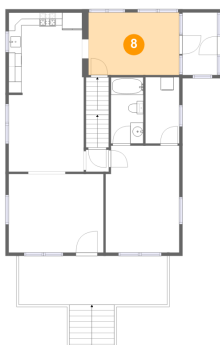

8 Floor 2 - Office

Dimensions: 14'1" x 9'7"
Area: 135 sq. ft
Counted as Living Area:
Yes

Heated: Yes
Finished: Yes
Enclosed: Yes
Contiguous:
Yes
Permitted: Yes
Wet Space: No
Addition: No
Conversion: No