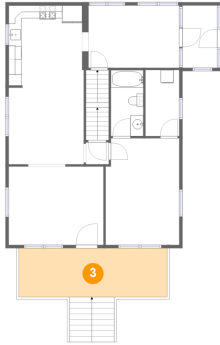

2 Floor 1 - Basement

Dimensions: 12'10" x 15'4"
Area: 195 sq. ft
Counted as Living Area: No

Heated: Yes
Finished: No
Enclosed: Yes
Contiguous: Yes
Permitted: Yes
Wet Space: No
Addition: No
Conversion: No

65 Hillcrest Street, Blue Ridge, Botetourt County, Virginia, United States, 24064

3 Floor 2 - Porch

Dimensions: 23'0" x 7'6"
Area: 173 sq. ft
Counted as Living Area: No

Heated: No
Finished: Yes
Enclosed: No
Contiguous: Yes
Permitted: Yes
Wet Space: No
Addition: No
Conversion: No