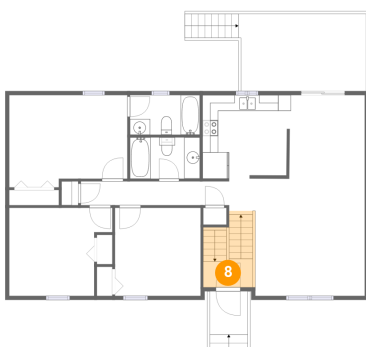

6 Floor 2 - Deck

Dimensions: 16'2" x 9'9"
Area: 156 sq. ft
Counted as Living Area: No

Heated: No
Finished: Yes
Enclosed: No
Contiguous: Yes
Permitted: Yes
Wet Space: No
Addition: No
Conversion: No

7 Floor 2 - Bedroom

Dimensions: 10'10" x 11'1"
Area: 121 sq. ft
Counted as Living Area:
Yes

Heated: Yes
Finished: Yes
Enclosed: Yes
Contiguous:
Yes
Permitted: Yes
Wet Space: No
Addition: No
Conversion: No

8 Floor 2 - Foyer

Dimensions: 6'3" x 9'8"
Area: 57 sq. ft
Counted as Living Area:
Yes

Heated: Yes
Finished: Yes
Enclosed: Yes
Contiguous:
Yes
Permitted: Yes
Wet Space: No
Addition: No
Conversion: No

6043 Old Manor Court, Old Manor, Hollins, Roanoke County, Virginia, United States, 24019