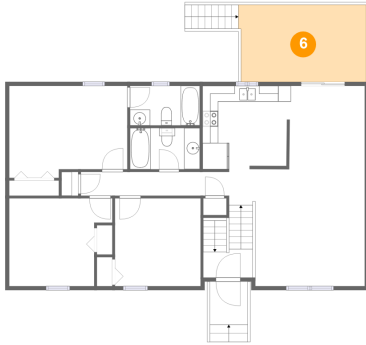

6043 Old Manor Court, Old Manor, Hollins, Roanoke County, Virginia, United States, 24019

6 Floor 2 - Deck

Dimensions: 16'2" x 9'9"
Area: 156 sq. ft
Counted as Living Area: No

Heated: No
Finished: Yes
Enclosed: No
Contiguous: Yes
Permitted: Yes
Wet Space: No
Addition: No
Conversion: No