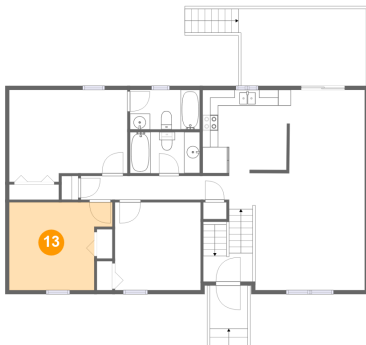

Dimensions: 13'1" x 11'1"
Area: 127 sq. ft
Counted as Living Area:
Yes

Heated: Yes
Finished: Yes
Enclosed: Yes
Contiguous:
Yes
Permitted: Yes
Wet Space: No
Addition: No
Conversion: No

14 Floor 2 - Porch