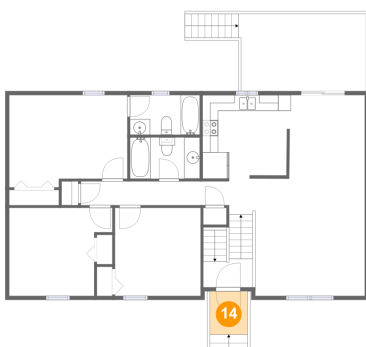

Dimensions: 13'1" x 11'1"
Area: 127 sq. ft
Counted as Living Area:
Yes

Heated: Yes
Finished: Yes
Enclosed: Yes
Contiguous:
Yes
Permitted: Yes
Wet Space: No
Addition: No
Conversion: No

14 Floor 2 - Porch

Dimensions: 4'10" x 5'5"
Area: 26 sq. ft
Counted as Living Area: No

Heated: No
Finished: Yes
Enclosed: No
Contiguous: Yes
Permitted: Yes
Wet Space: No
Addition: No
Conversion: No

6043 Old Manor Court, Old Manor, Hollins, Roanoke County, Virginia, United States, 24019