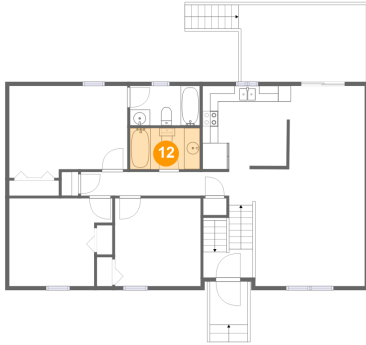

6043 Old Manor Court, Old Manor, Hollins, Roanoke County, Virginia, United States, 24019

12 Floor 2 - Bath

Dimensions: 8'10" x 5'3"
Area: 46 sq. ft
Counted as Living Area:
Yes

Heated: Yes
Finished: Yes
Enclosed: Yes
Contiguous:
Yes
Permitted: Yes
Wet Space: Yes
Addition: No
Conversion: No