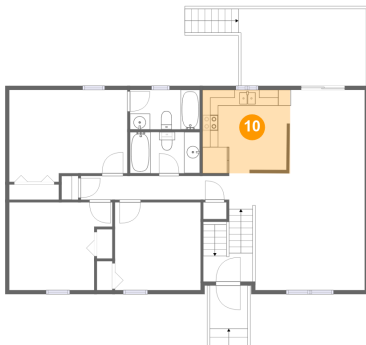

10 Floor 2 - Kitchen

Dimensions: 11'1" x 10'7"
Area: 117 sq. ft
Counted as Living Area:
Yes

Heated: Yes
Finished: Yes
Enclosed: Yes
Contiguous:
Yes
Permitted: Yes
Wet Space: No
Addition: No
Conversion: No