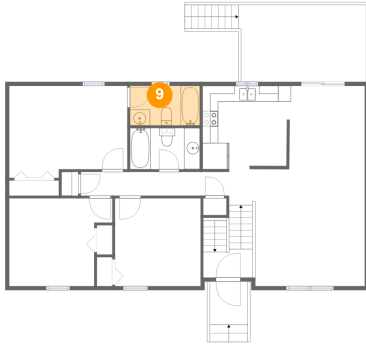

6043 Old Manor Court, Old Manor, Hollins, Roanoke County, Virginia, United States, 24019

9 Floor 2 - Bath

Dimensions: 8'10" x 5'0"
Area: 44 sq. ft
Counted as Living Area:
Yes

Heated: Yes
Finished: Yes
Enclosed: Yes
Contiguous:
Yes
Permitted: Yes
Wet Space: Yes
Addition: No
Conversion: No