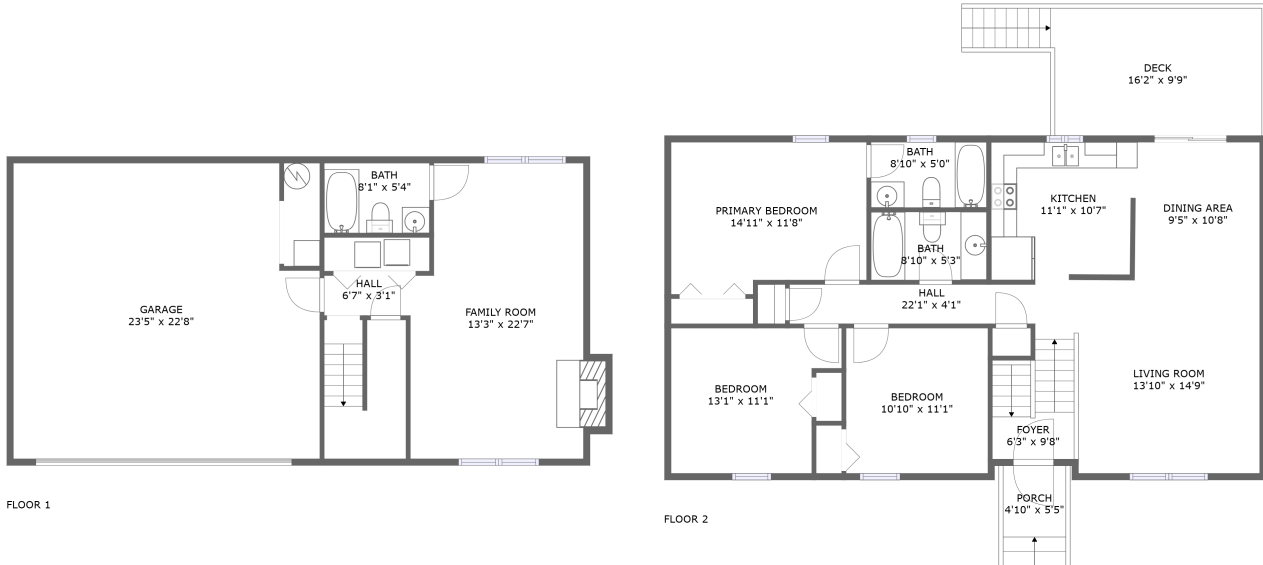

6043 Old Manor Court, Old Manor, Hollins, Roanoke County, Virginia, United States, 24019

Property Summary

1 garages   **3** bedrooms   **3** bathrooms   **0** half baths

2 floors

1,697 Gross Living Area sqft

2,455 total sqft