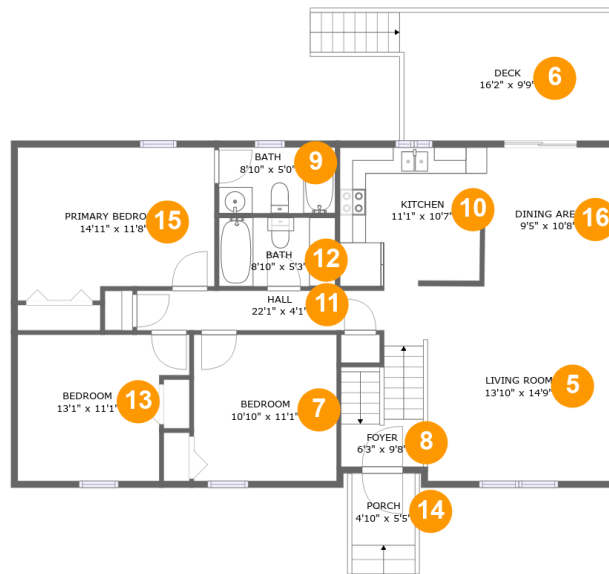

 **2,455** total sqft

**6043 Old Manor Court, Old Manor, Hollins,
Roanoke County, Virginia, United States, 24019**

Room Dimensions

Floor 1

Total sqft: 1065

Living area: 489

#	Room name	Dimensions	Area (sqft)	Counted as Living Area
1	Garage	23'5" x 22'8"	506 sq. ft	No
2	Hall	6'7" x 3'1"	20 sq. ft	Yes
3	Bath	8'1" x 5'4"	43 sq. ft	Yes
4	Family Room	13'3" x 22'7"	293 sq. ft	Yes

6043 Old Manor Court, Old Manor, Hollins, Roanoke County, Virginia, United States, 24019

Room Dimensions

Floor 2

Total sqft: 1390

Living area: 1208

#	Room name	Dimensions	Area (sqft)	Counted as Living Area
5	Living Room	13'10" x 14'9"	204 sq. ft	Yes
6	Deck	16'2" x 9'9"	156 sq. ft	No
7	Bedroom	10'10" x 11'1"	121 sq. ft	Yes
8	Foyer	6'3" x 9'8"	57 sq. ft	Yes
9	Bath	8'10" x 5'0"	44 sq. ft	Yes
10	Kitchen	11'1" x 10'7"	117 sq. ft	Yes
11	Hall	22'1" x 4'1"	70 sq. ft	Yes
12	Bath	8'10" x 5'3"	46 sq. ft	Yes
13	Bedroom	13'1" x 11'1"	127 sq. ft	Yes
14	Porch	4'10" x 5'5"	26 sq. ft	No
15	Primary Bedroom	14'11" x 11'8"	165 sq. ft	Yes

Dimensions: 6'3" x 9'8"
Area: 57 sq. ft
Counted as Living Area:
Yes

Heated: Yes
Finished: Yes
Enclosed: Yes
Contiguous:
Yes
Permitted: Yes
Wet Space: No
Addition: No
Conversion: No

6043 Old Manor Court, Old Manor, Hollins, Roanoke County, Virginia, United States, 24019

Dimensions: 4'10" x 5'5"
Area: 26 sq. ft
Counted as Living Area: No

Heated: No
Finished: Yes
Enclosed: No
Contiguous: Yes
Permitted: Yes
Wet Space: No
Addition: No
Conversion: No

6043 Old Manor Court, Old Manor, Hollins, Roanoke County, Virginia, United States, 24019