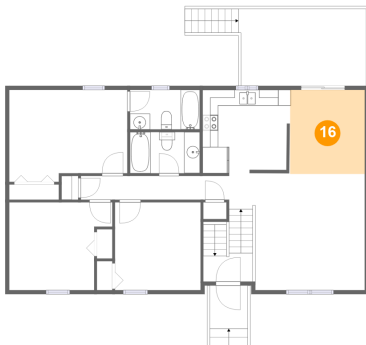

16 Floor 2 - Dining Area

Dimensions: 9'5" x 10'8"
Area: 101 sq. ft
Counted as Living Area:
Yes

Heated: Yes
Finished: Yes
Enclosed: Yes
Contiguous:
Yes
Permitted: Yes
Wet Space: No
Addition: No
Conversion: No