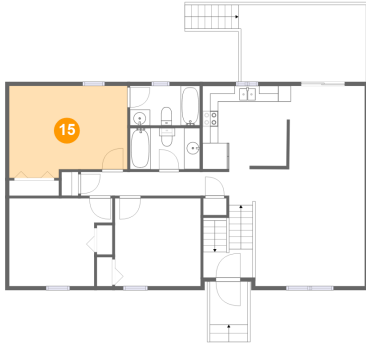

6043 Old Manor Court, Old Manor, Hollins, Roanoke County, Virginia, United States, 24019

15 Floor 2 - Primary Bedroom

Dimensions: 14'11" x 11'8"
Area: 165 sq. ft
Counted as Living Area:
Yes

Heated: Yes
Finished: Yes
Enclosed: Yes
Contiguous:
Yes
Permitted: Yes
Wet Space: No
Addition: No
Conversion: No