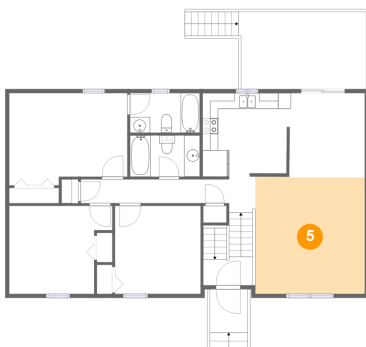

3 Floor 1 - Bath

Dimensions: 8'1" x 5'4"
Area: 43 sq. ft
Counted as Living Area:
Yes

Heated: Yes
Finished: Yes
Enclosed: Yes
Contiguous:
Yes
Permitted: Yes
Wet Space: Yes
Addition: No
Conversion: No

4 Floor 1 - Family Room

Dimensions: 13'3" x 22'7"
Area: 293 sq. ft
Counted as Living Area:
Yes

Heated: Yes
Finished: Yes
Enclosed: Yes
Contiguous:
Yes
Permitted: Yes
Wet Space: No
Addition: No
Conversion: No

5 Floor 2 - Living Room

Dimensions: 13'10" x 14'9"
Area: 204 sq. ft
Counted as Living Area:
Yes

Heated: Yes
Finished: Yes
Enclosed: Yes
Contiguous:
Yes
Permitted: Yes
Wet Space: No
Addition: No
Conversion: No

6043 Old Manor Court, Old Manor, Hollins, Roanoke County, Virginia, United States, 24019