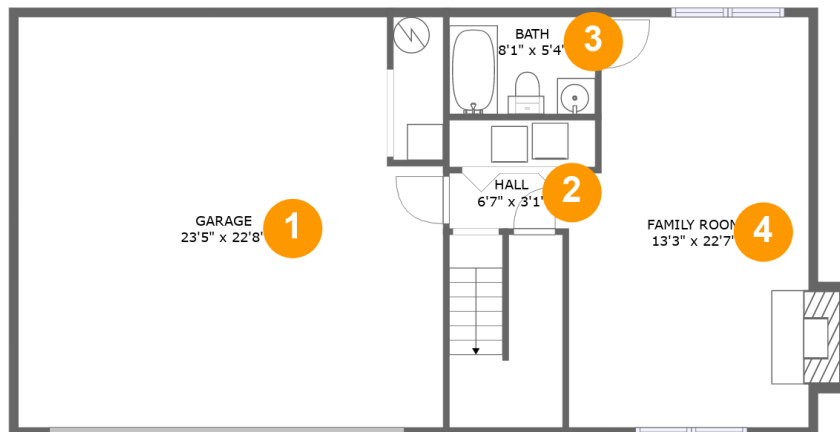

 **2,455** total sqft

**6043 Old Manor Court, Old Manor, Hollins,
Roanoke County, Virginia, United States, 24019**

Room Dimensions

Floor 1

Total sqft: 1065

Living area: 489

#	Room name	Dimensions	Area (sqft)	Counted as Living Area
1	Garage	23'5" x 22'8"	506 sq. ft	No
2	Hall	6'7" x 3'1"	20 sq. ft	Yes
3	Bath	8'1" x 5'4"	43 sq. ft	Yes
4	Family Room	13'3" x 22'7"	293 sq. ft	Yes

Dimensions: 13'10" x 14'9"
Area: 204 sq. ft
Counted as Living Area:
Yes

Heated: Yes
Finished: Yes
Enclosed: Yes
Contiguous:
Yes
Permitted: Yes
Wet Space: No
Addition: No
Conversion: No

6043 Old Manor Court, Old Manor, Hollins, Roanoke County, Virginia, United States, 24019

Dimensions: 6'3" x 9'8"
Area: 57 sq. ft
Counted as Living Area:
Yes

Heated: Yes
Finished: Yes
Enclosed: Yes
Contiguous:
Yes
Permitted: Yes
Wet Space: No
Addition: No
Conversion: No

6043 Old Manor Court, Old Manor, Hollins, Roanoke County, Virginia, United States, 24019

Dimensions: 4'10" x 5'5"
Area: 26 sq. ft
Counted as Living Area: No

Heated: No
Finished: Yes
Enclosed: No
Contiguous: Yes
Permitted: Yes
Wet Space: No
Addition: No
Conversion: No

6043 Old Manor Court, Old Manor, Hollins, Roanoke County, Virginia, United States, 24019