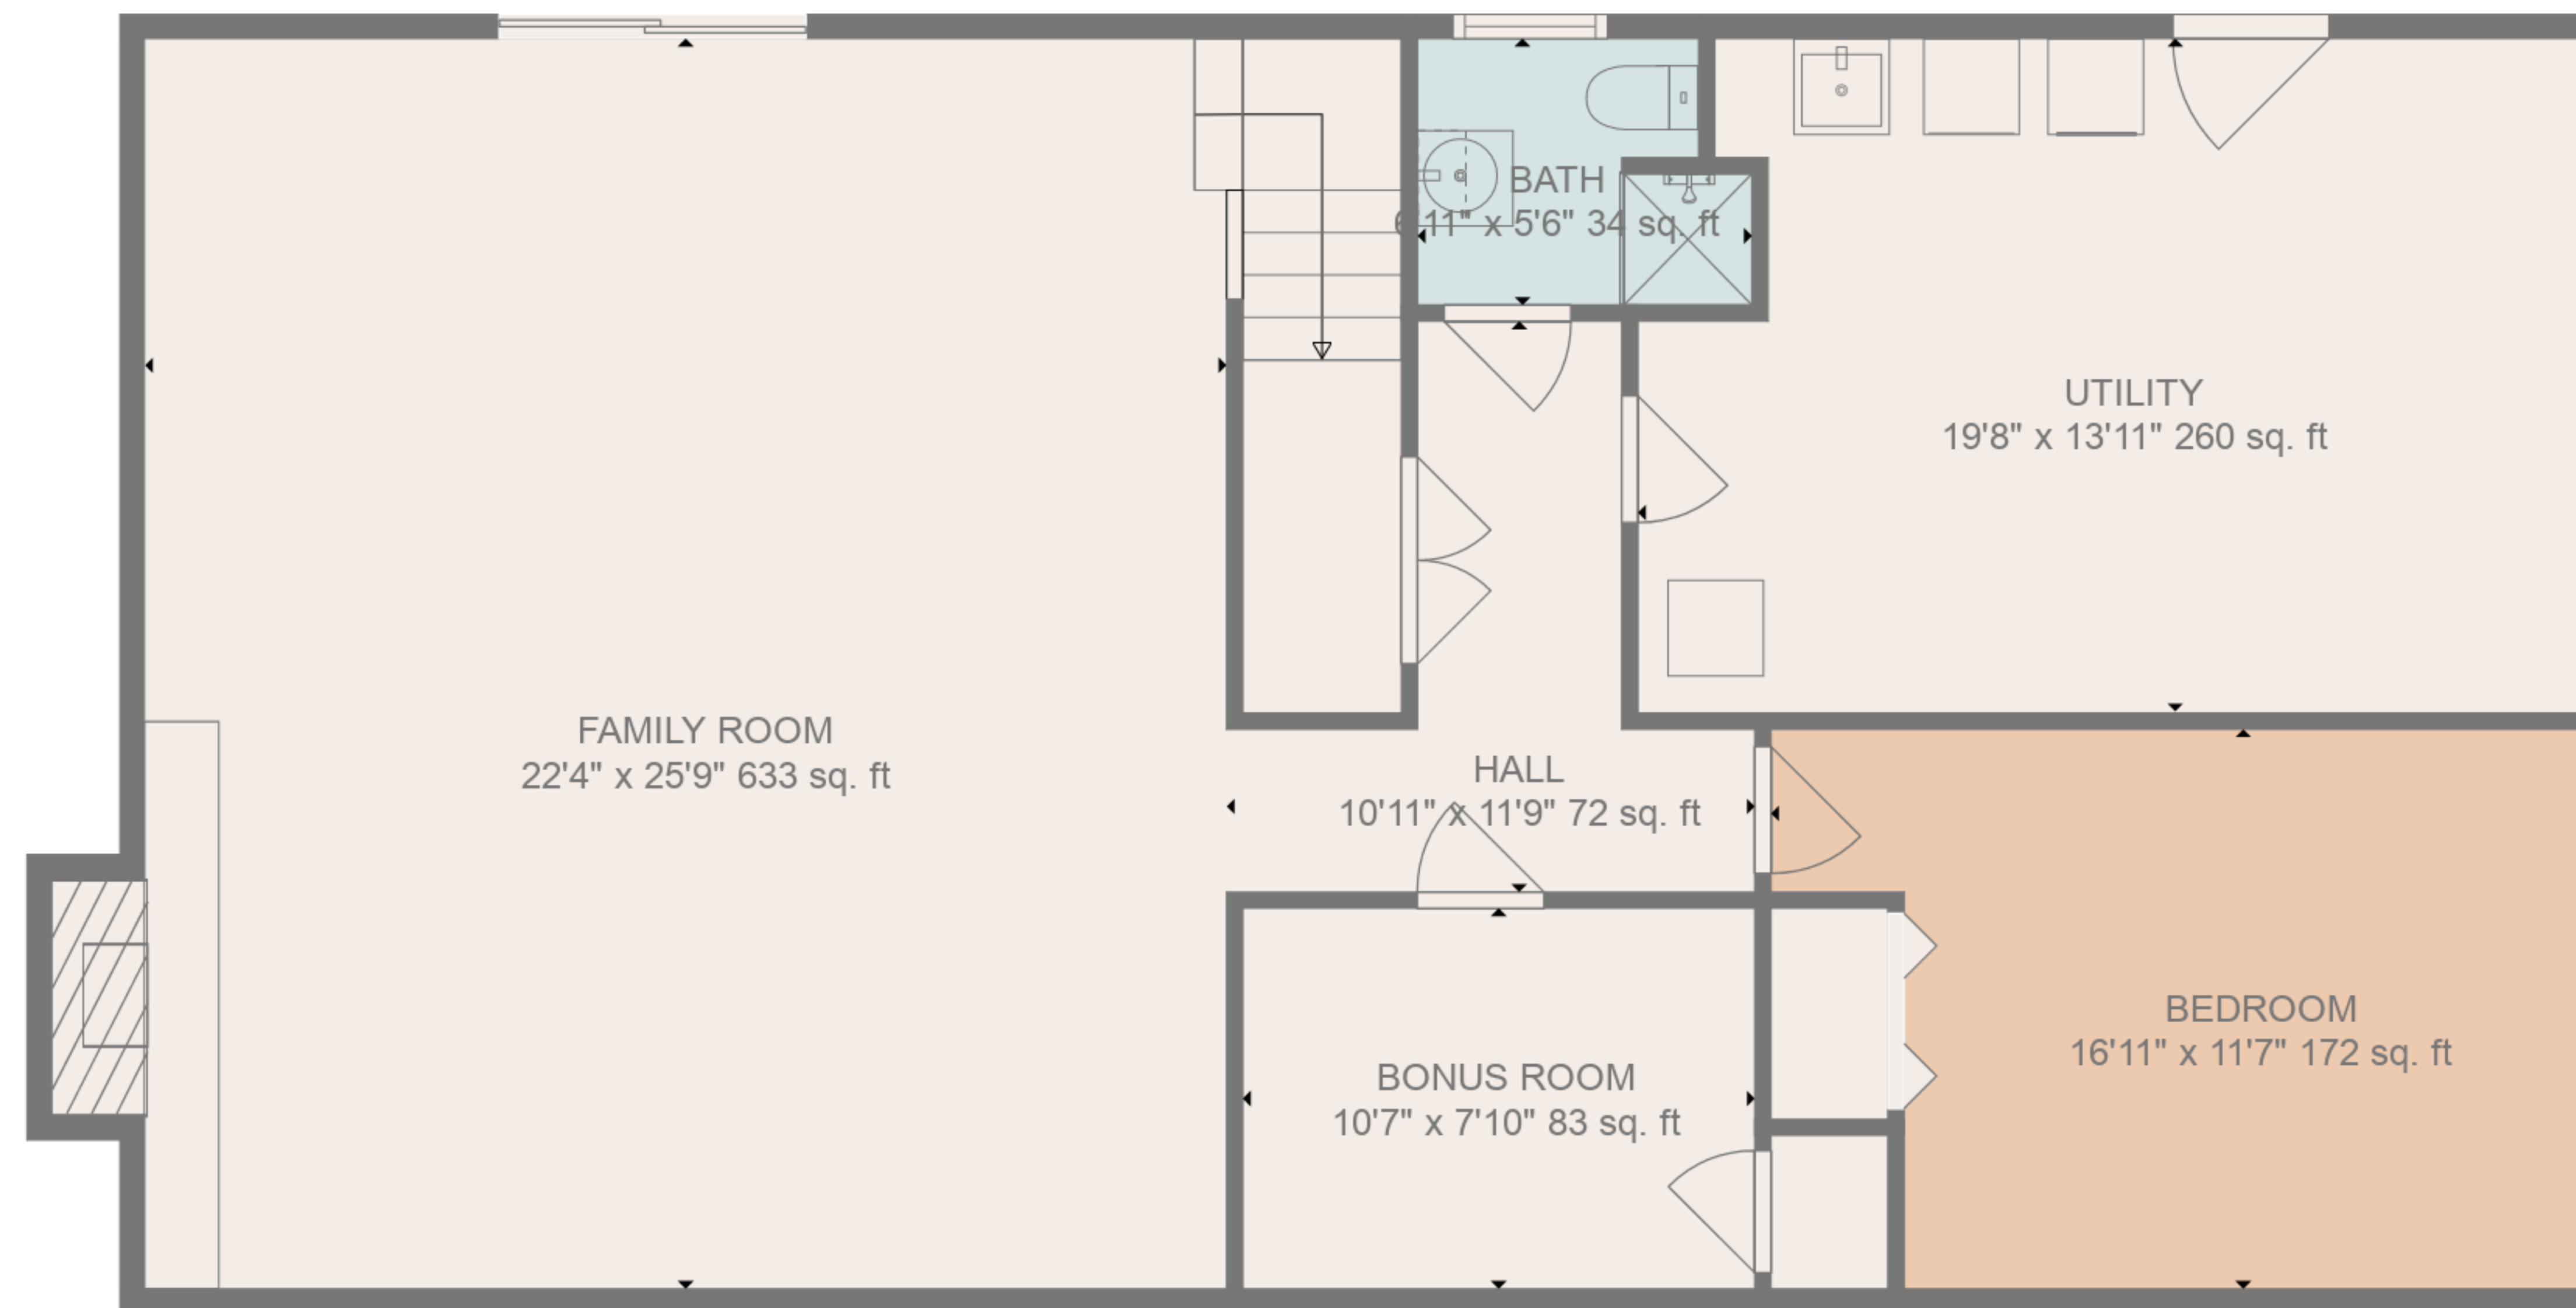

Estimated areas

GLA FLOOR 1: 0 sq. ft, excluded 1389 sq. ft
 GLA FLOOR 2: 1378 sq. ft, excluded 869 sq. ft
 Total GLA 1378 sq. ft, total scanned area 3636 sq. ft

SIZES AND DIMENSIONS ARE APPROXIMATE, ACTUAL MAY VARY.

FLOOR 2

FLOOR 1

Estimated areas

GLA FLOOR 1: 0 sq. ft, excluded 1389 sq. ft
 GLA FLOOR 2: 1378 sq. ft, excluded 869 sq. ft
 Total GLA 1378 sq. ft, total scanned area 3636 sq. ft

SIZES AND DIMENSIONS ARE APPROXIMATE, ACTUAL MAY VARY.