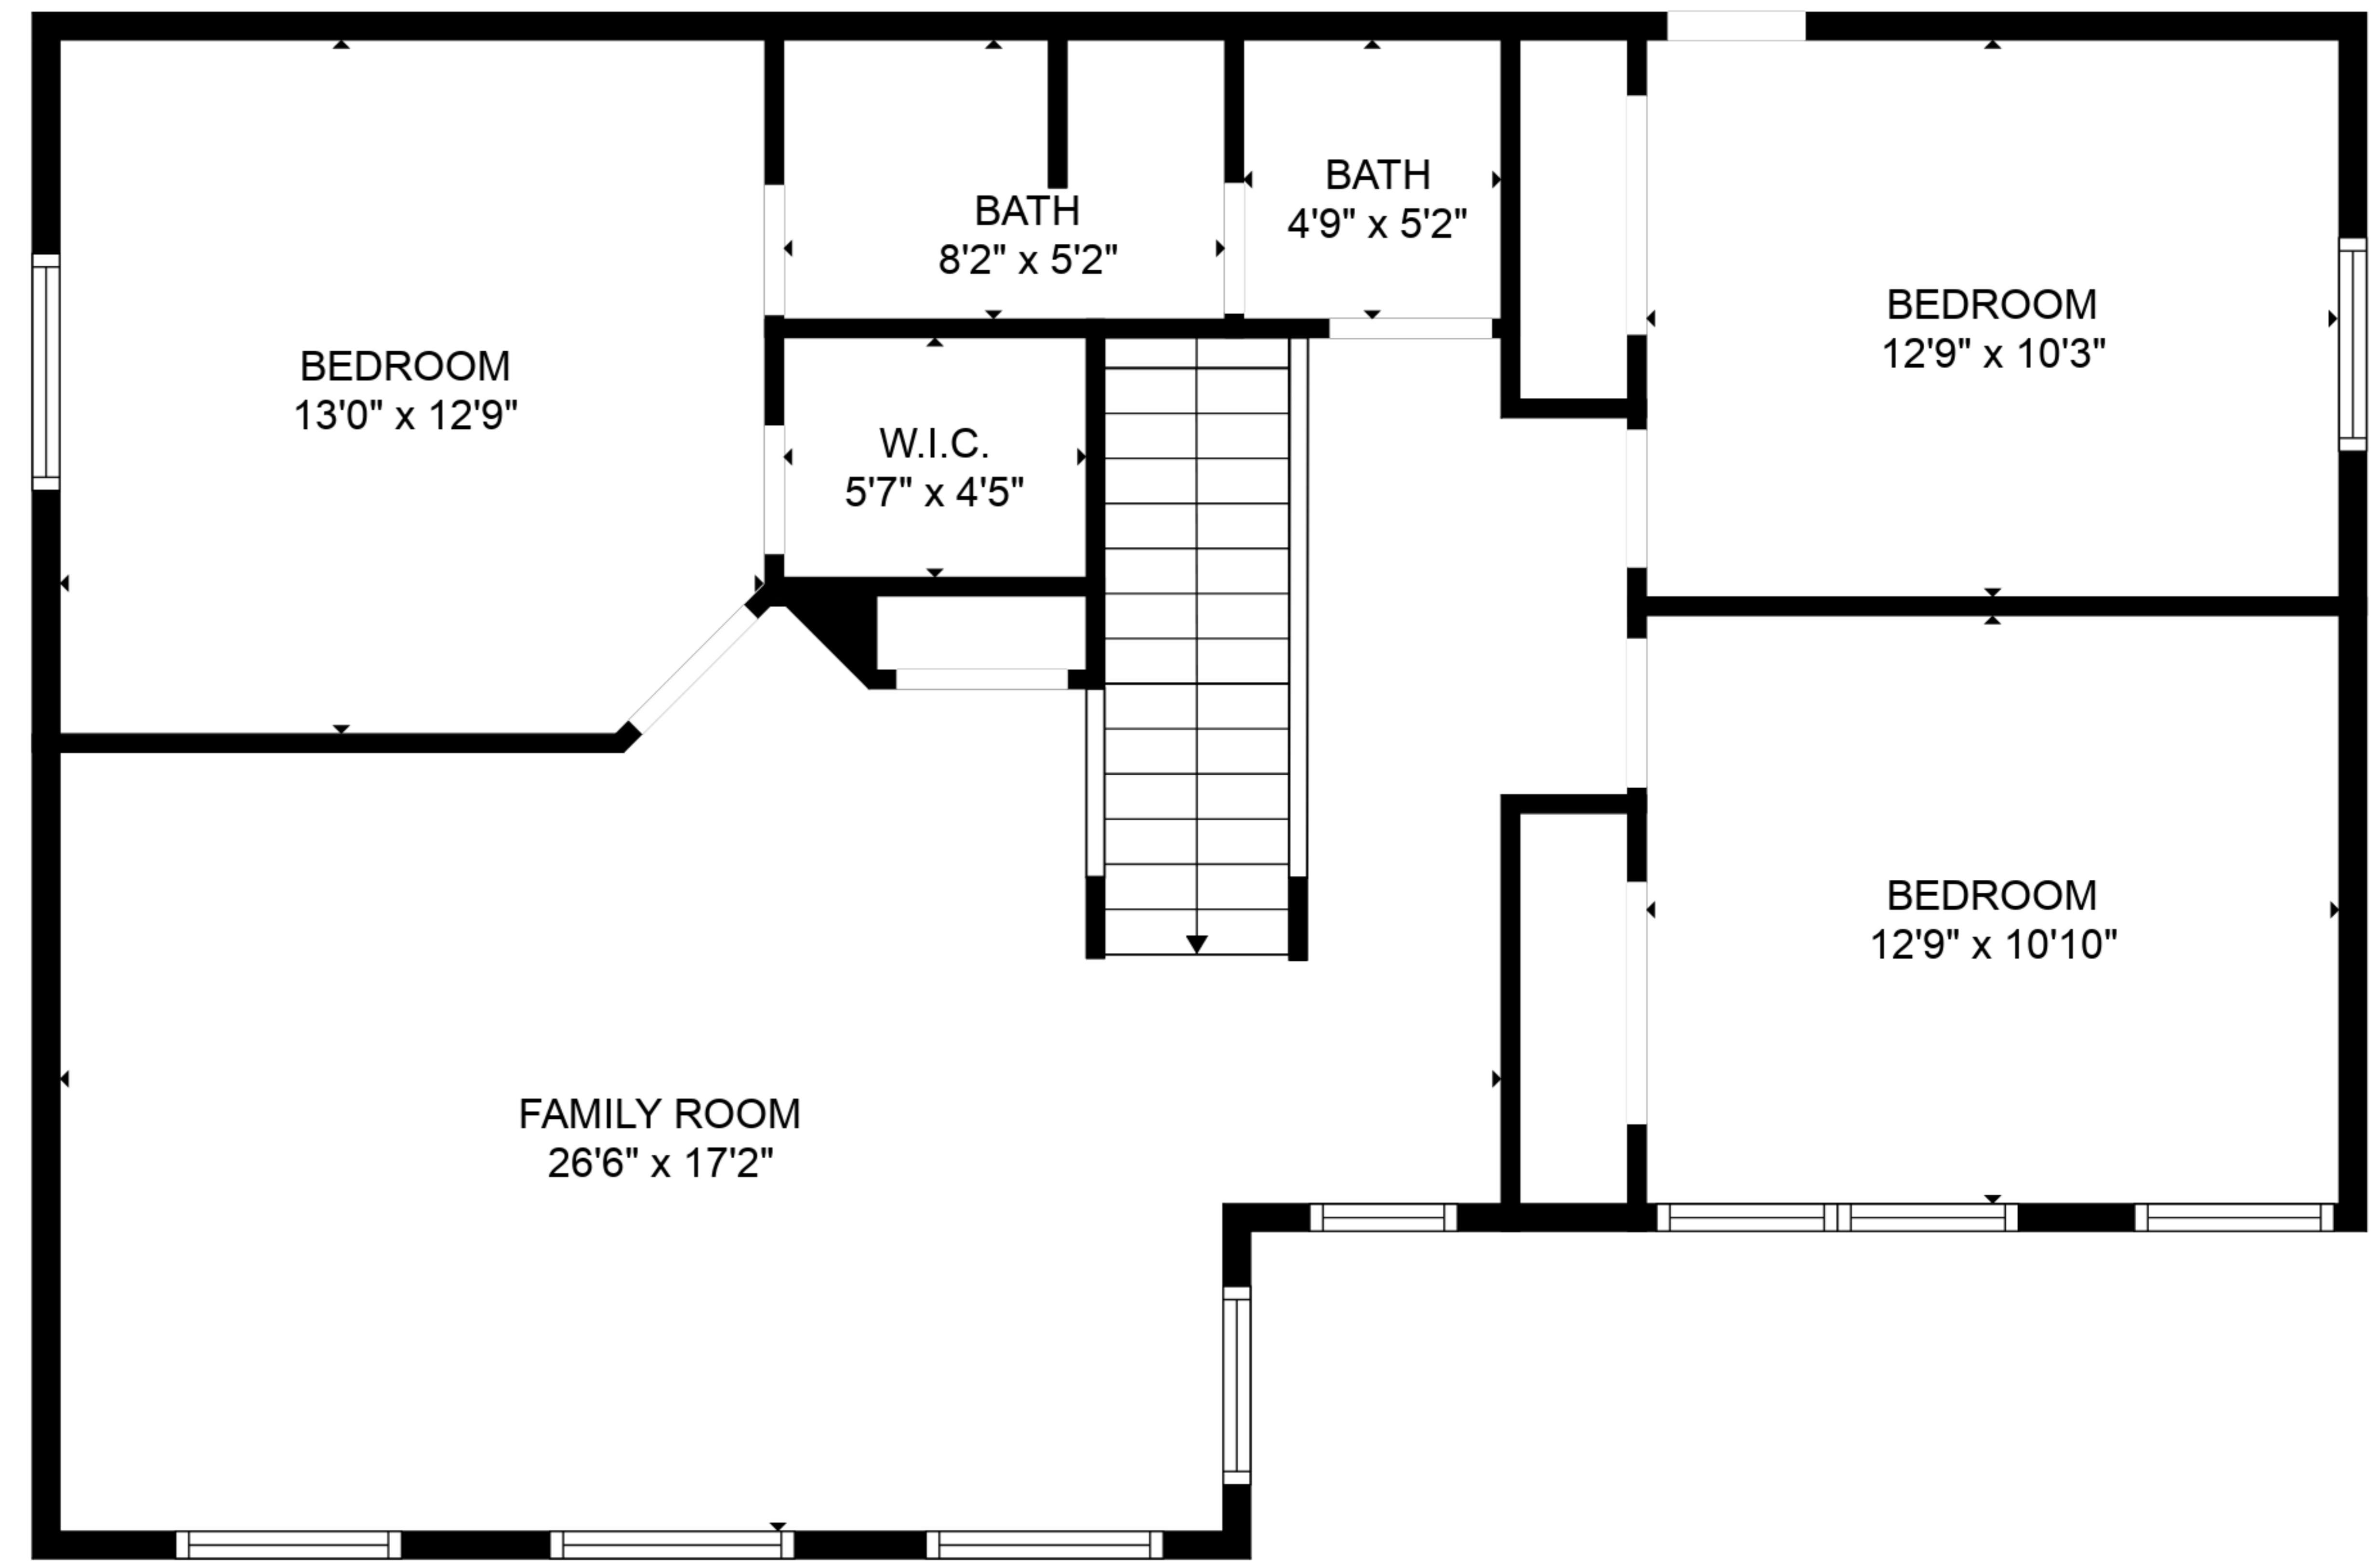

**TOTAL: 2543 sq. ft**  
 FLOOR 1: 1513 sq. ft, FLOOR 2: 1030 sq. ft  
 EXCLUDED AREAS: GARAGE: 402 sq. ft

**TOTAL: 2543 sq. ft**  
FLOOR 1: 1513 sq. ft, FLOOR 2: 1030 sq. ft  
EXCLUDED AREAS: GARAGE: 402 sq. ft

FLOOR 1

FLOOR 2

**TOTAL: 2543 sq. ft**  
 FLOOR 1: 1513 sq. ft, FLOOR 2: 1030 sq. ft  
 EXCLUDED AREAS: GARAGE: 402 sq. ft