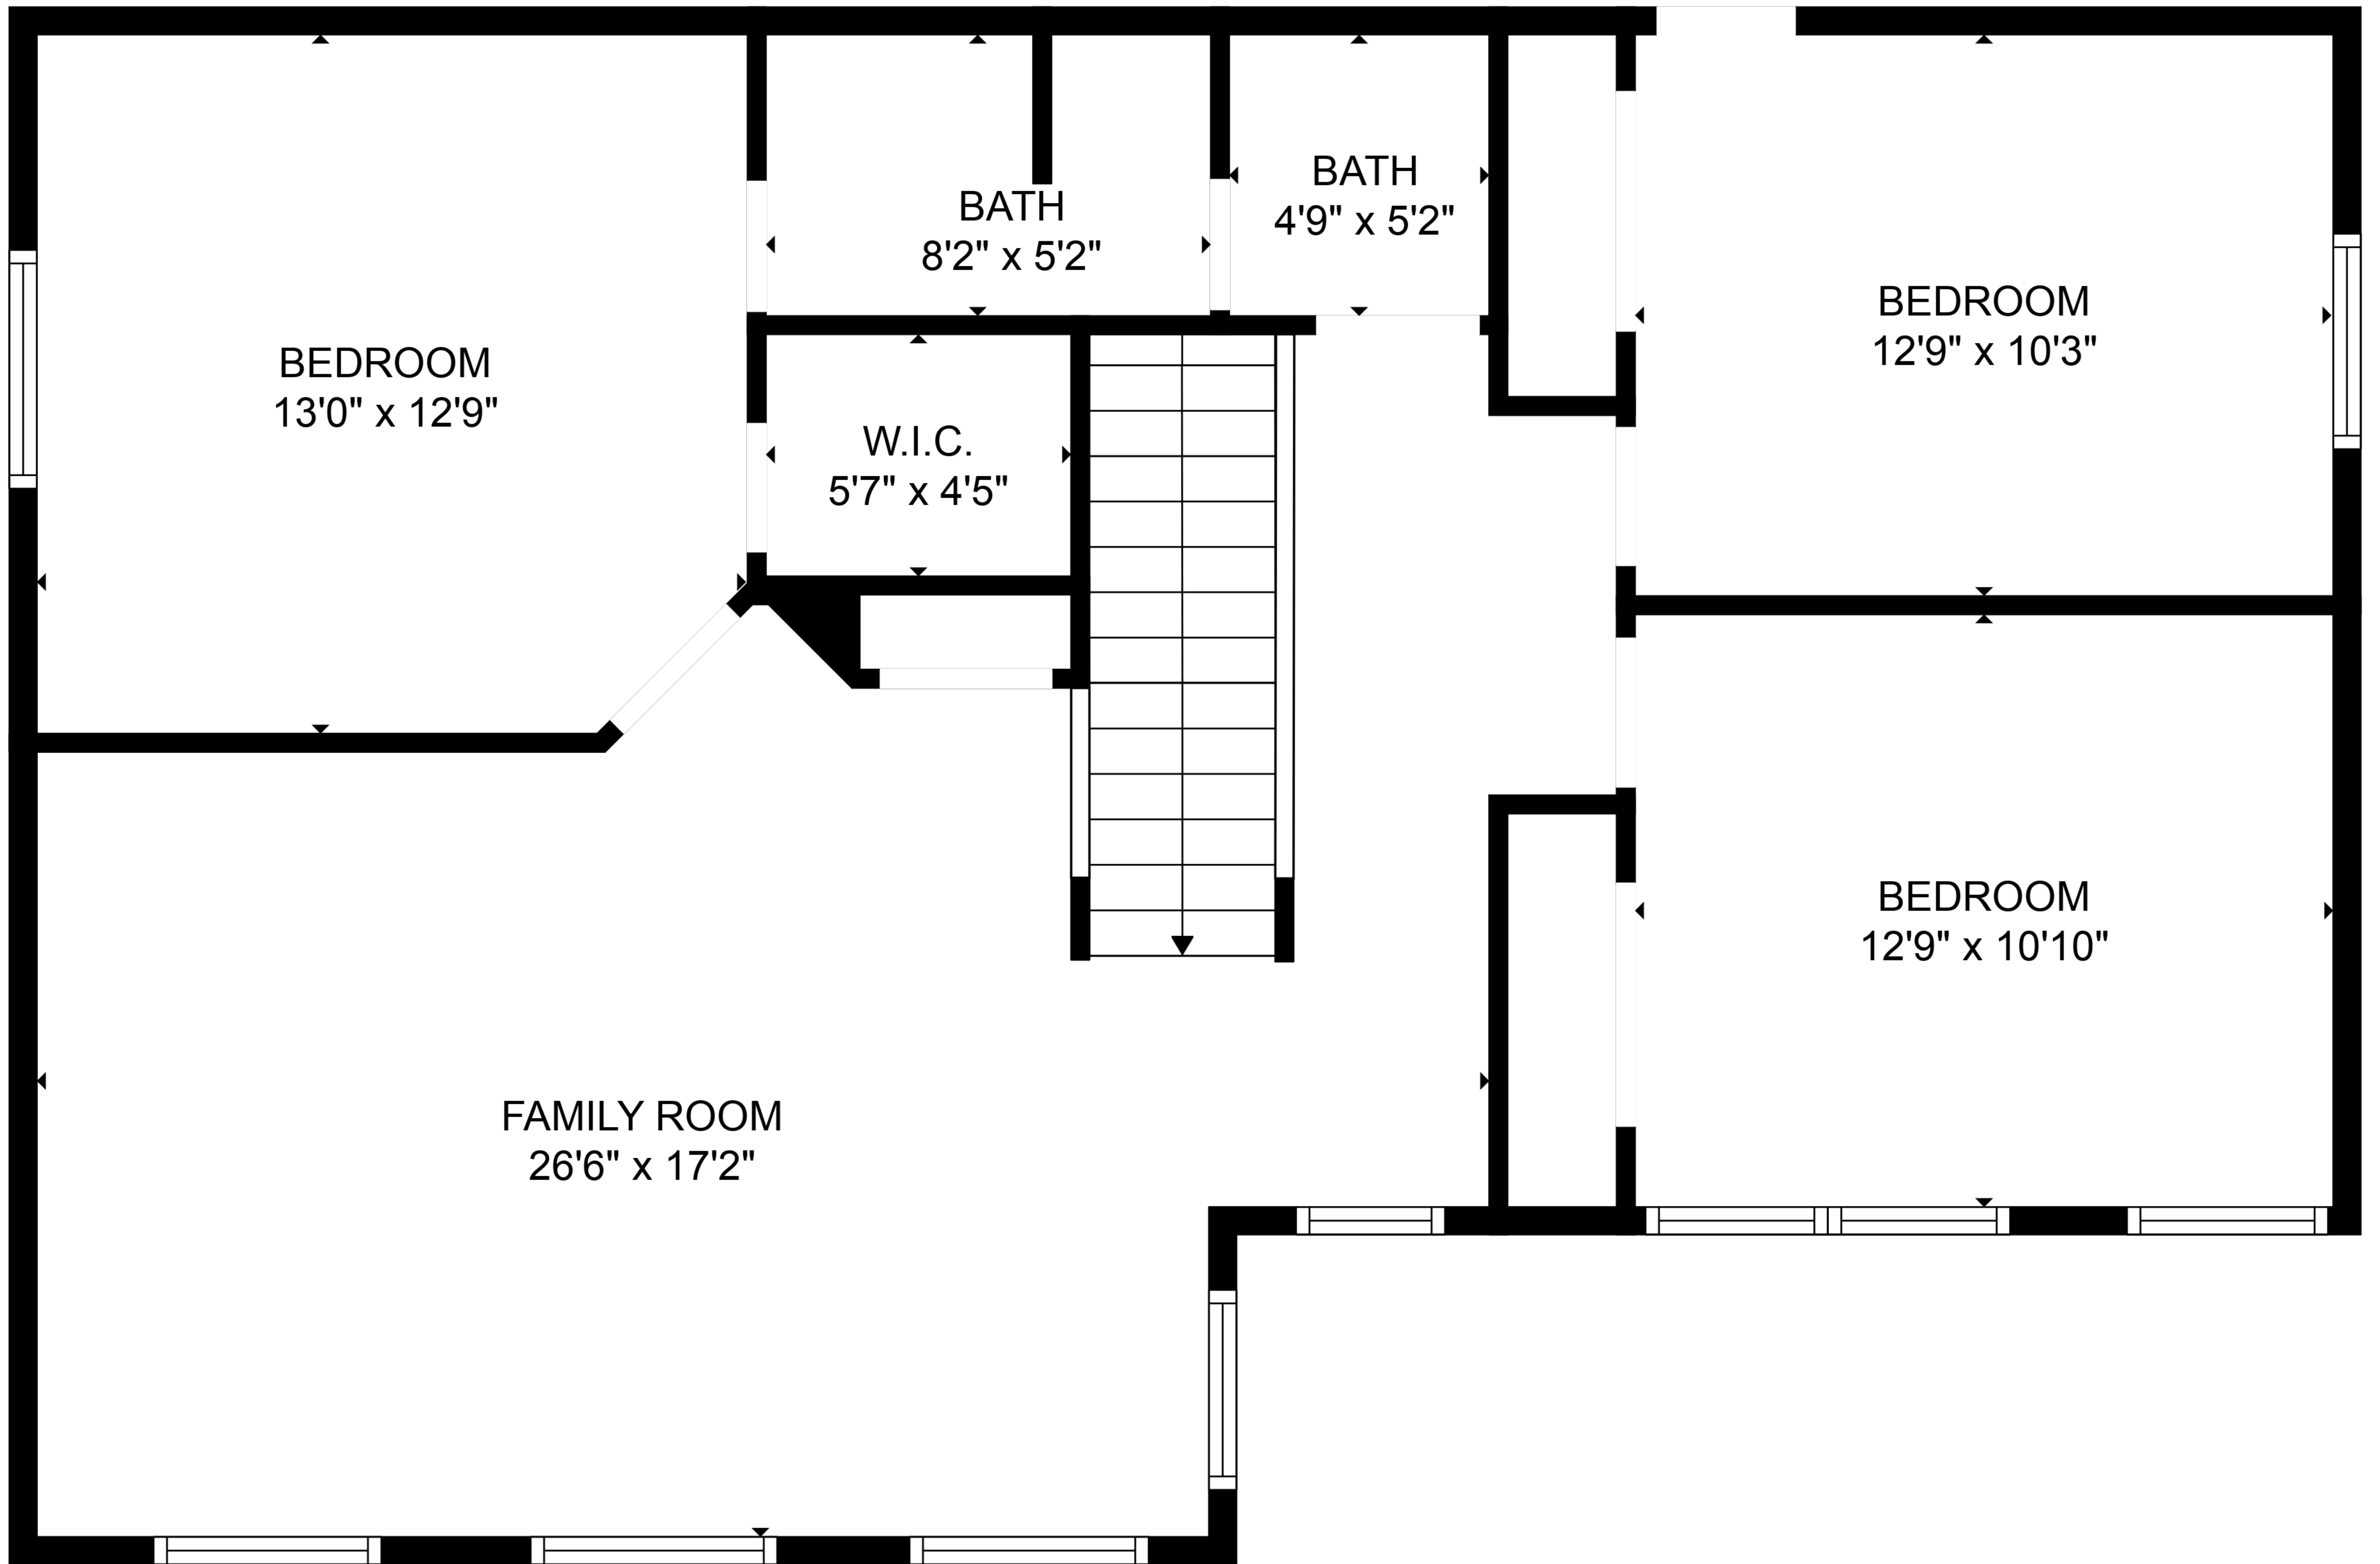

**TOTAL: 2543 sq. ft**  
 FLOOR 1: 1513 sq. ft, FLOOR 2: 1030 sq. ft  
 EXCLUDED AREAS: GARAGE: 402 sq. ft

**TOTAL: 2543 sq. ft**  
FLOOR 1: 1513 sq. ft, FLOOR 2: 1030 sq. ft  
EXCLUDED AREAS: GARAGE: 402 sq. ft

FLOOR 1

FLOOR 2

**TOTAL: 2543 sq. ft**  
 FLOOR 1: 1513 sq. ft, FLOOR 2: 1030 sq. ft  
 EXCLUDED AREAS: GARAGE: 402 sq. ft