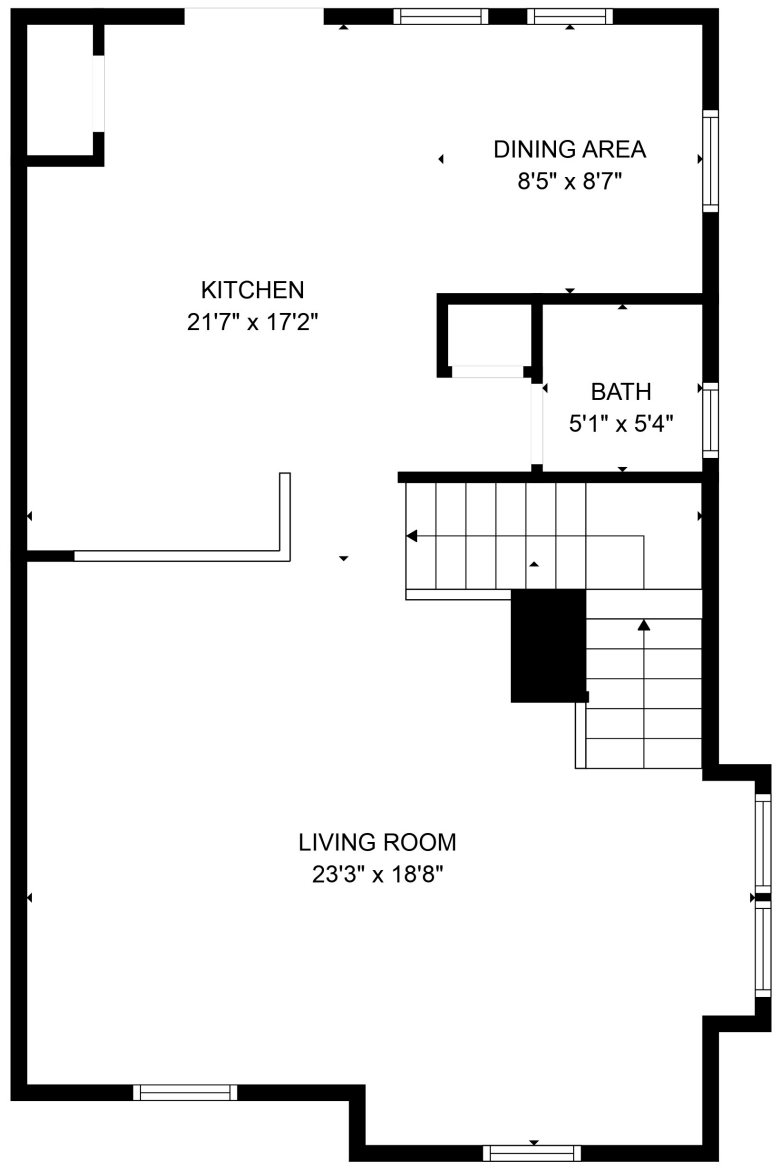

FLOOR 1

FLOOR 2

FLOOR 3

Total scanned area: 2391 sq. ft

SIZES AND DIMENSIONS ARE APPROXIMATE. ACTUAL MAY VARY.

Total scanned area: 2391 sq. ft

SIZES AND DIMENSIONS ARE APPROXIMATE. ACTUAL MAY VARY.

Total scanned area: 2391 sq. ft

SIZES AND DIMENSIONS ARE APPROXIMATE. ACTUAL MAY VARY.

Total scanned area: 2391 sq. ft

SIZES AND DIMENSIONS ARE APPROXIMATE. ACTUAL MAY VARY.