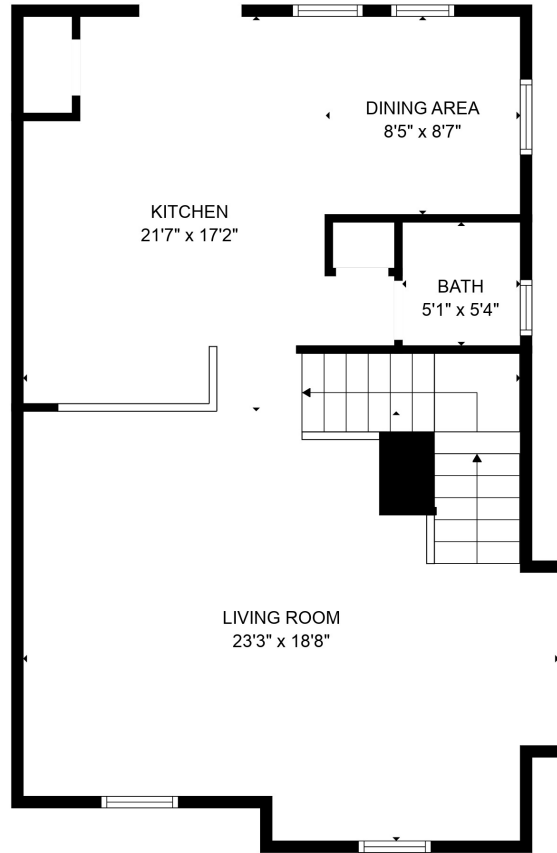

FLOOR 1

FLOOR 2

FLOOR 3

Total scanned area: 2391 sq. ft

SIZES AND DIMENSIONS ARE APPROXIMATE. ACTUAL MAY VARY.

Total scanned area: 2391 sq. ft

SIZES AND DIMENSIONS ARE APPROXIMATE. ACTUAL MAY VARY.

Total scanned area: 2391 sq. ft

SIZES AND DIMENSIONS ARE APPROXIMATE. ACTUAL MAY VARY.

Total scanned area: 2391 sq. ft

SIZES AND DIMENSIONS ARE APPROXIMATE. ACTUAL MAY VARY.