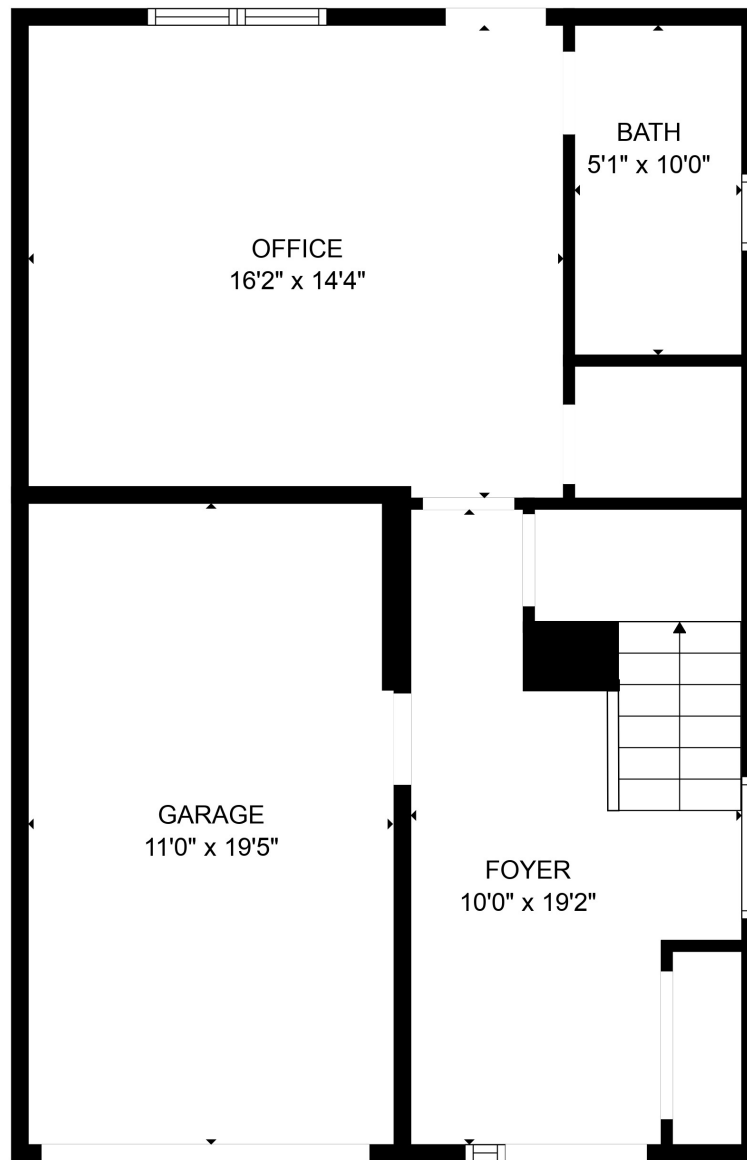

FLOOR 1

FLOOR 2

FLOOR 3

Total scanned area: 2391 sq. ft

SIZES AND DIMENSIONS ARE APPROXIMATE. ACTUAL MAY VARY.

Total scanned area: 2391 sq. ft

SIZES AND DIMENSIONS ARE APPROXIMATE. ACTUAL MAY VARY.

Total scanned area: 2391 sq. ft

SIZES AND DIMENSIONS ARE APPROXIMATE. ACTUAL MAY VARY.

Total scanned area: 2391 sq. ft

SIZES AND DIMENSIONS ARE APPROXIMATE. ACTUAL MAY VARY.