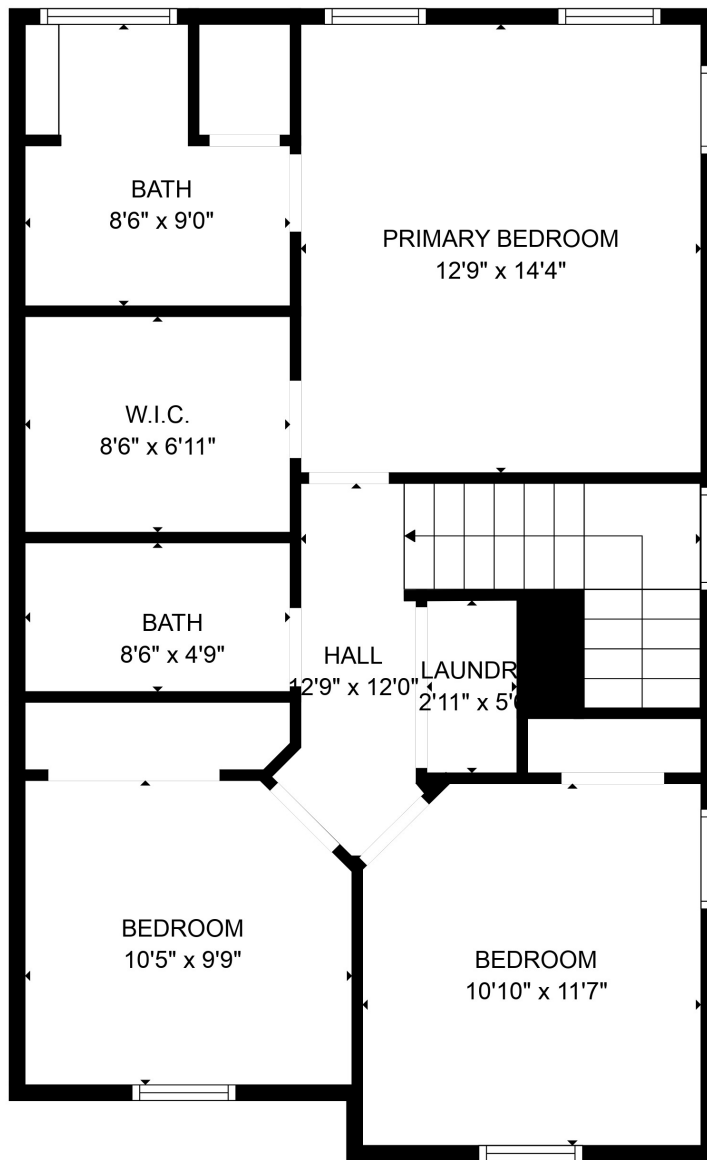

FLOOR 1

FLOOR 2

FLOOR 3

Total scanned area: 2391 sq. ft

SIZES AND DIMENSIONS ARE APPROXIMATE. ACTUAL MAY VARY.

Total scanned area: 2391 sq. ft

SIZES AND DIMENSIONS ARE APPROXIMATE. ACTUAL MAY VARY.

Total scanned area: 2391 sq. ft

SIZES AND DIMENSIONS ARE APPROXIMATE. ACTUAL MAY VARY.

Total scanned area: 2391 sq. ft

SIZES AND DIMENSIONS ARE APPROXIMATE. ACTUAL MAY VARY.