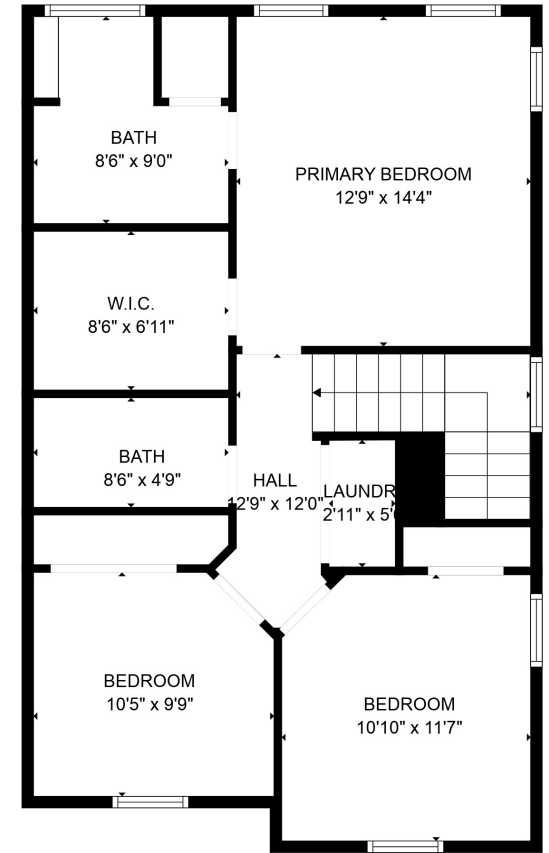

FLOOR 1

FLOOR 2

FLOOR 3

Total scanned area: 2391 sq. ft

SIZES AND DIMENSIONS ARE APPROXIMATE. ACTUAL MAY VARY.

Total scanned area: 2391 sq. ft

SIZES AND DIMENSIONS ARE APPROXIMATE. ACTUAL MAY VARY.

Total scanned area: 2391 sq. ft

SIZES AND DIMENSIONS ARE APPROXIMATE. ACTUAL MAY VARY.

Total scanned area: 2391 sq. ft

SIZES AND DIMENSIONS ARE APPROXIMATE. ACTUAL MAY VARY.