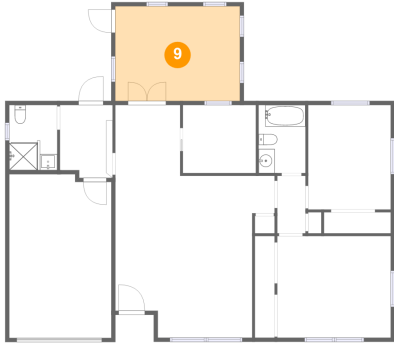

996 Bruce Avenue, Mandalay, Clearwater Beach, Pinellas County, Florida, United States, 33767

9 Floor 1 - Room

Dimensions: 15'6" x 11'9"
Area: 182 sq. ft
Counted as living area: No

Heated: Yes
Finished: Yes
Enclosed: Yes
Contiguous: No
Permitted: Yes
Wet space: No
Addition: No
Conversion: No