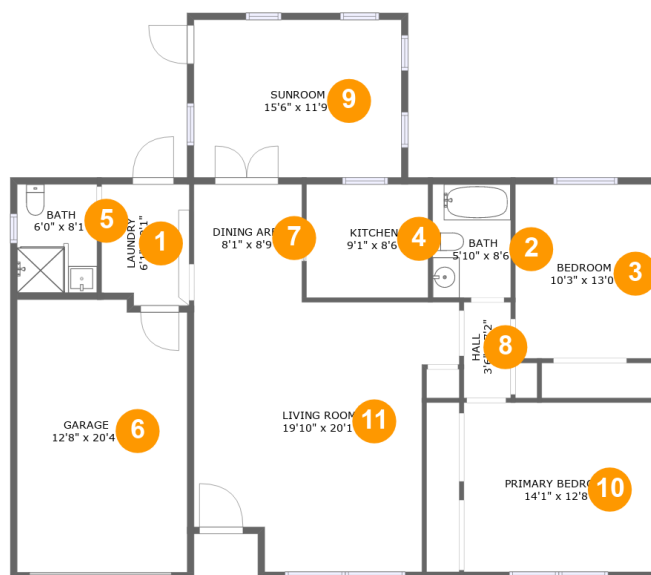

## Property summary

 **1** Garages

 **2** Bedrooms

 **2** Bathrooms

 **0** Half baths

 **1** Floors

 **506** Gross living area sqft

 **1,637** Total sqft

## Room dimensions

## 7 Floor 1 - Dining Room

Dimensions: 8'1" x 8'9"  
Area: 71 sq. ft  
Counted as living area: No

Heated: Yes  
Finished: No  
Enclosed: Yes  
Contiguous: Yes  
Permitted: Yes  
Wet space: No  
Addition: No  
Conversion: No