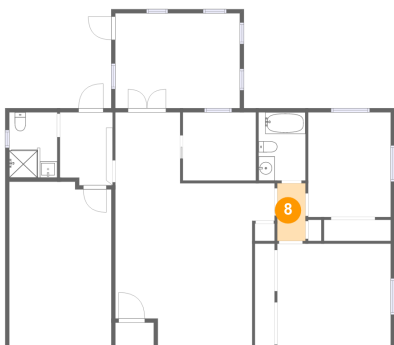

8 Floor 1 - Hall

Dimensions: 3'6" x 7'2"
Area: 25 sq. ft
Counted as living area: Yes

Heated: Yes
Finished: Yes
Enclosed: Yes
Contiguous: Yes
Permitted: Yes
Wet space: No
Addition: No
Conversion: No