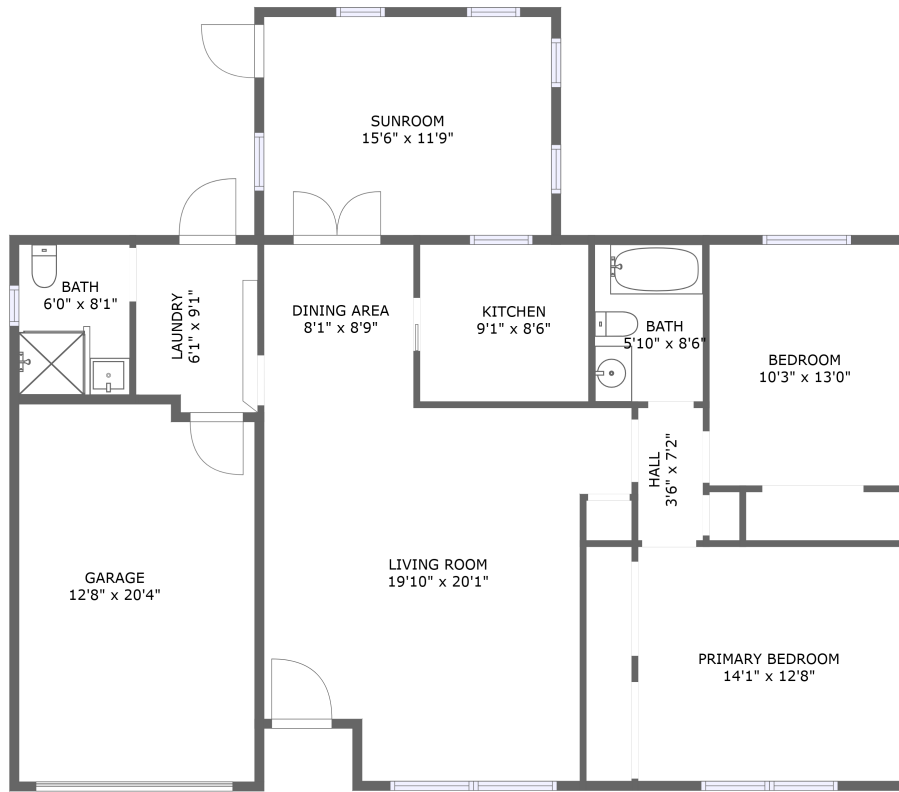

996 Bruce Avenue, Mandalay, Clearwater Beach, Pinellas County, Florida, United States, 33767

FLOOR 1

Property summary

1 Garages

2 Bedrooms

2 Bathrooms

0 Half baths

1 Floors

506 Gross living area sqft

1,637 Total sqft