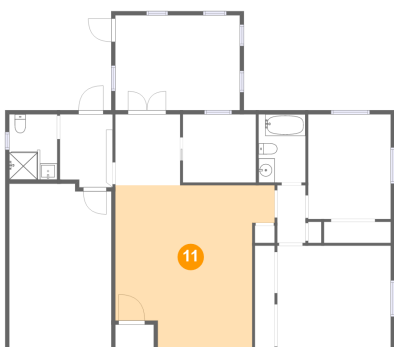

11 Floor 1 - Living Room

Dimensions: 19'10" x 20'1"
Area: 337 sq. ft
Counted as living area: No

Heated: Yes
Finished: No
Enclosed: Yes
Contiguous: Yes
Permitted: Yes
Wet space: No
Addition: No
Conversion: No