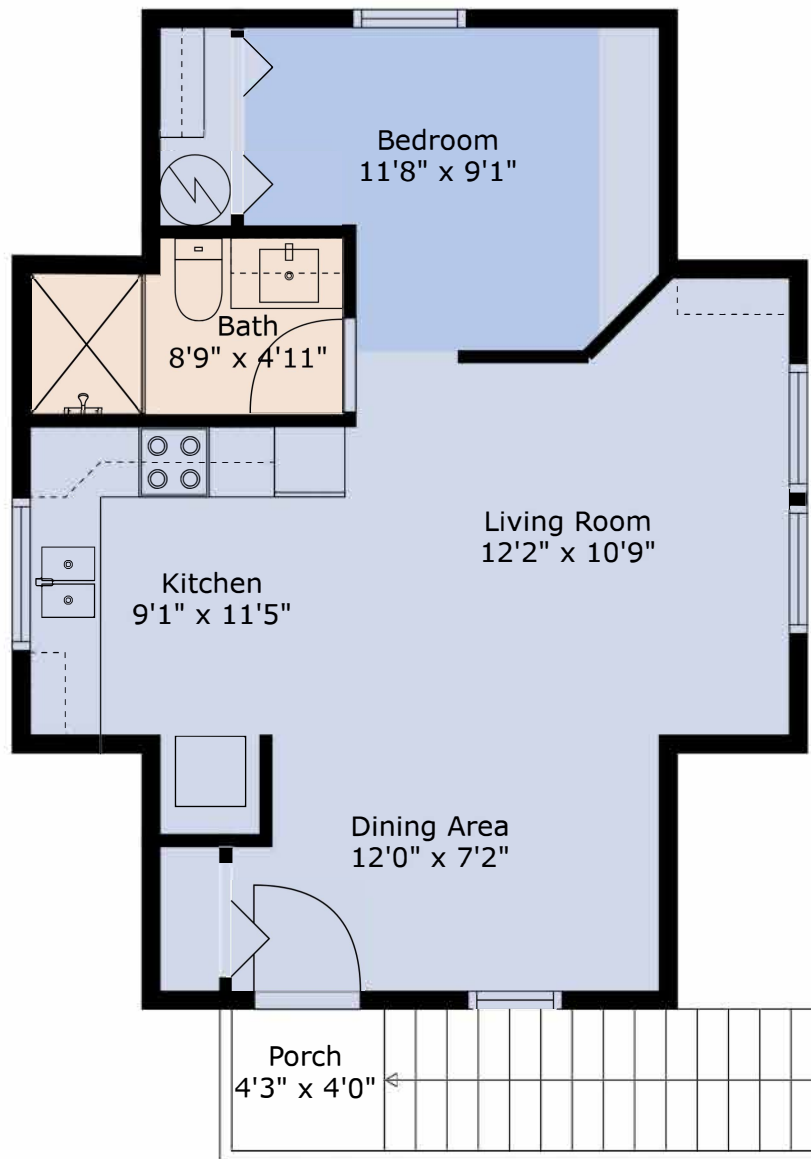

**Estimated areas**

Garage 656 sq. ft  
 MAIN 410 sq. ft  
 Total 410 sq. ft

**Estimated areas**

Garage 656 sq. ft

MAIN 410 sq.ft

Total 410 sq. ft

Garage  
20'8" x 26'11"

**Estimated areas**

Garage 656 sq. ft

MAIN 410 sq. ft

Total 410 sq. ft