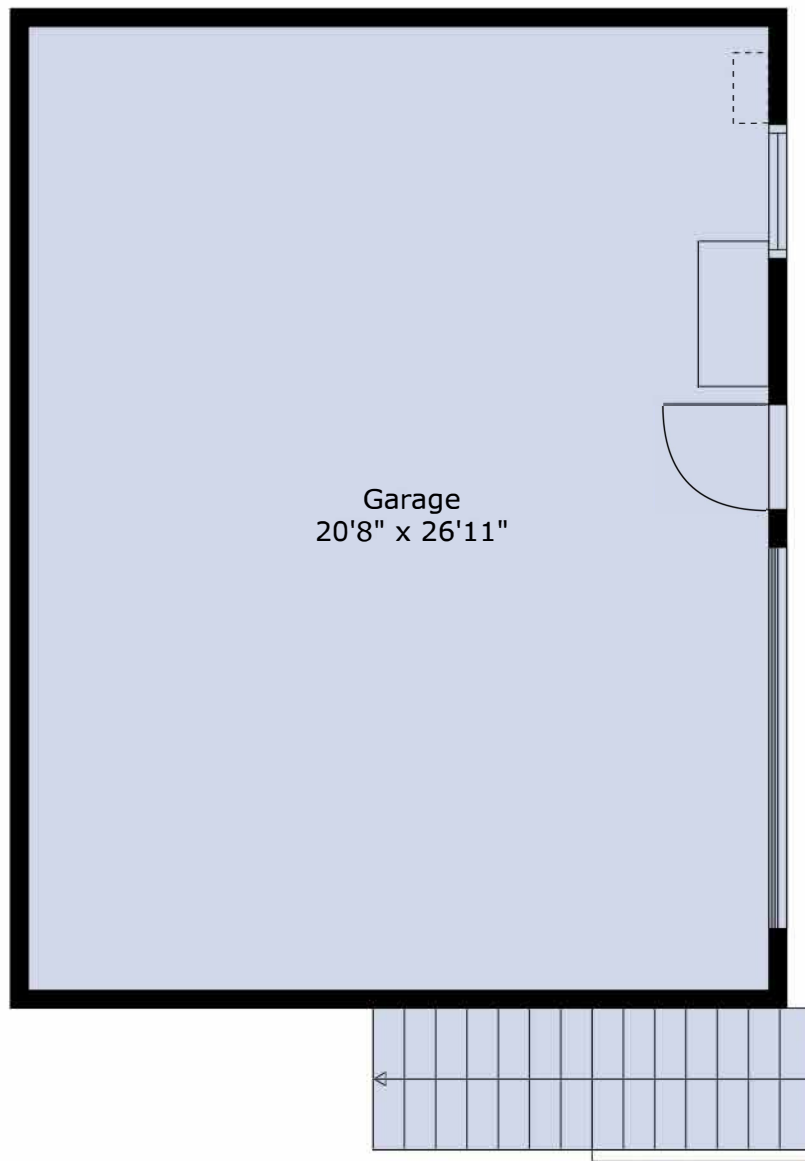

**Estimated areas**

Garage 656 sq. ft  
 MAIN 410 sq. ft  
 Total 410 sq. ft

**Estimated areas**

Garage 656 sq. ft

MAIN 410 sq.ft

Total 410 sq. ft

Garage  
20'8" x 26'11"

**Estimated areas**

Garage 656 sq. ft

MAIN 410 sq. ft

Total 410 sq. ft