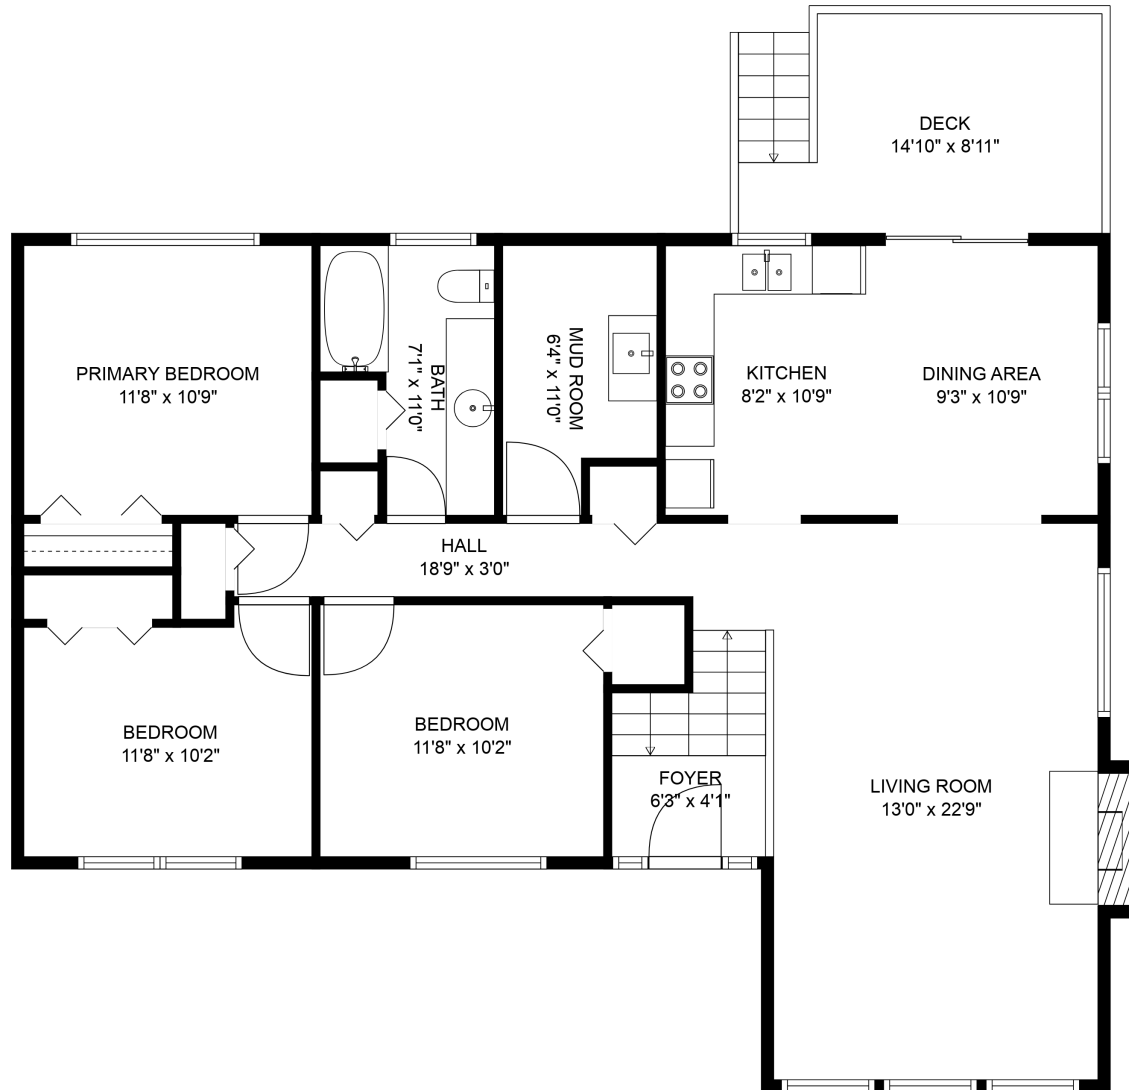

Estimated Areas:

Below Main: 1299 sq. ft

Main Floor: 1299 sq. ft

Total: 2598 Sq. Ft

Estimated Areas:

Below Main: 1299 sq. ft

Main Floor: 1299 sq. ft

Total: 2598 Sq. Ft

Estimated Areas:

Below Main: 1299 sq. ft
Main Floor: 1299 sq. ft
Total: 2598 Sq. Ft