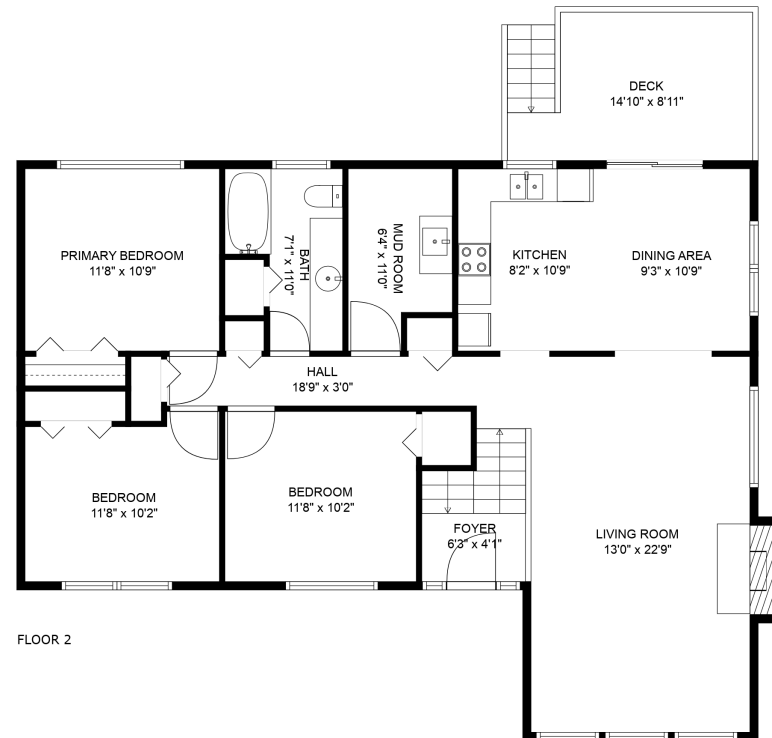

Estimated Areas:

Below Main: 1299 sq. ft

Main Floor: 1299 sq. ft

Total: 2598 Sq. Ft

Estimated Areas:

Below Main: 1299 sq. ft

Main Floor: 1299 sq. ft

Total: 2598 Sq. Ft

Estimated Areas:

Below Main: 1299 sq. ft
Main Floor: 1299 sq. ft
Total: 2598 Sq. Ft