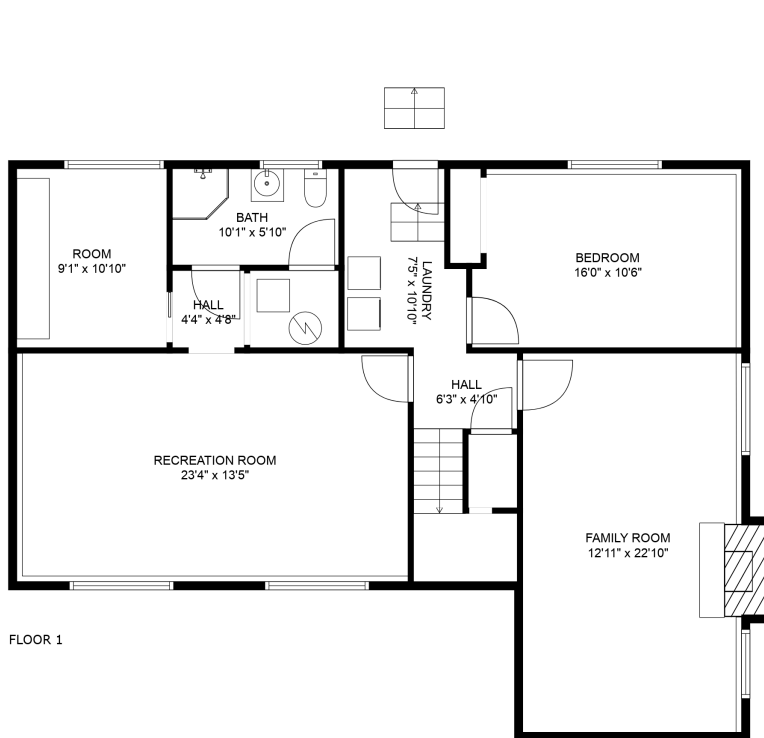

Estimated Areas:

Below Main: 1299 sq. ft

Main Floor: 1299 sq. ft

Total: 2598 Sq. Ft

Estimated Areas:

Below Main: 1299 sq. ft

Main Floor: 1299 sq. ft

Total: 2598 Sq. Ft

Estimated Areas:

Below Main: 1299 sq. ft
Main Floor: 1299 sq. ft
Total: 2598 Sq. Ft