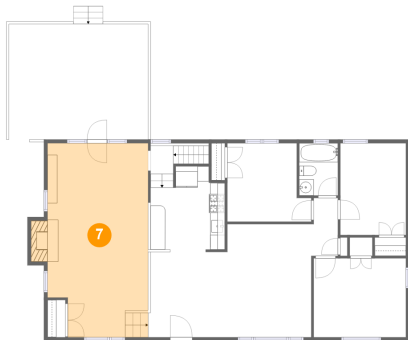

5 Floor 1 - W.I.C.

Dimensions: 7'10" x 6'4"
Area: 49 sq. ft
Counted as living area: Yes

Heated: Yes
Finished: Yes
Enclosed: Yes
Contiguous: Yes
Permitted: Yes
Wet space: No
Addition: No
Conversion: No

6002 Seabrook Road, Lanham, Prince George's County, Maryland, United States, 20706

6 Floor 1 - Bath

Dimensions: 8'8" x 6'7"
Area: 50 sq. ft
Counted as living area: Yes

Heated: Yes
Finished: Yes
Enclosed: Yes
Contiguous: Yes
Permitted: Yes
Wet space: Yes
Addition: No
Conversion: No

7 Floor 2 - Family Room