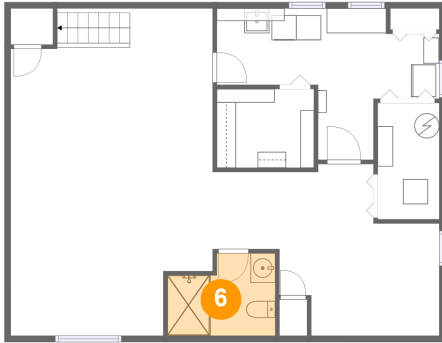

5 Floor 1 - W.I.C.

Dimensions: 7'10" x 6'4"
Area: 49 sq. ft
Counted as living area: Yes

Heated: Yes
Finished: Yes
Enclosed: Yes
Contiguous: Yes
Permitted: Yes
Wet space: No
Addition: No
Conversion: No

6002 Seabrook Road, Lanham, Prince George's County, Maryland, United States, 20706

6 Floor 1 - Bath

Dimensions: 8'8" x 6'7"
Area: 50 sq. ft
Counted as living area: Yes

Heated: Yes
Finished: Yes
Enclosed: Yes
Contiguous: Yes
Permitted: Yes
Wet space: Yes
Addition: No
Conversion: No

7 Floor 2 - Family Room