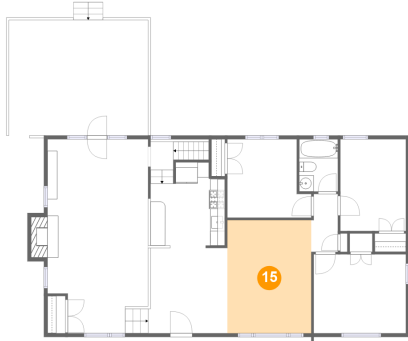

**6002 Seabrook Road, Lanham, Prince George's
County, Maryland, United States, 20706**

15 Floor 2 - Living Room

Dimensions: 11'4" x 15'4"
Area: 174 sq. ft
Counted as living area: Yes

Heated: Yes
Finished: Yes
Enclosed: Yes
Contiguous: Yes
Permitted: Yes
Wet space: No
Addition: No
Conversion: No