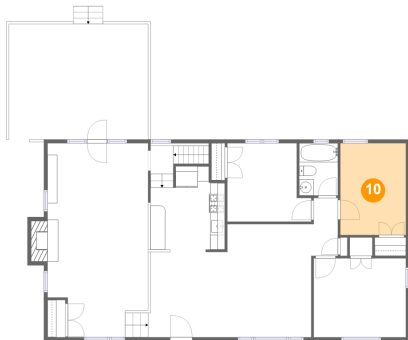

Dimensions: 10'9" x 11'11"
Area: 127 sq. ft
Counted as living area: Yes

Heated: Yes
Finished: Yes
Enclosed: Yes
Contiguous: Yes
Permitted: Yes
Wet space: No
Addition: No
Conversion: No

10 Floor 2 - Bedroom