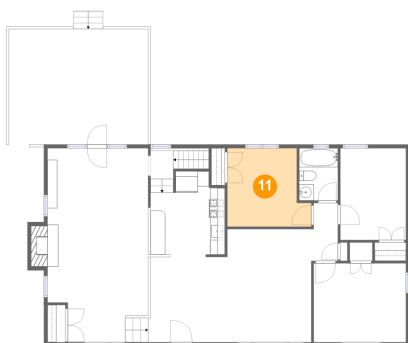

Dimensions: 10'9" x 11'11"
Area: 127 sq. ft
Counted as living area: Yes

Heated: Yes
Finished: Yes
Enclosed: Yes
Contiguous: Yes
Permitted: Yes
Wet space: No
Addition: No
Conversion: No

10 Floor 2 - Bedroom

Dimensions: 8'11" x 12'5"
Area: 111 sq. ft
Counted as living area: Yes

Heated: Yes
Finished: Yes
Enclosed: Yes
Contiguous: Yes
Permitted: Yes
Wet space: No
Addition: No
Conversion: No

11 Floor 2 - Bedroom

Dimensions: 11'5" x 10'8"
Area: 106 sq. ft
Counted as living area: Yes

Heated: Yes
Finished: Yes
Enclosed: Yes
Contiguous: Yes
Permitted: Yes
Wet space: No
Addition: No
Conversion: No

6002 Seabrook Road, Lanham, Prince George's County, Maryland, United States, 20706