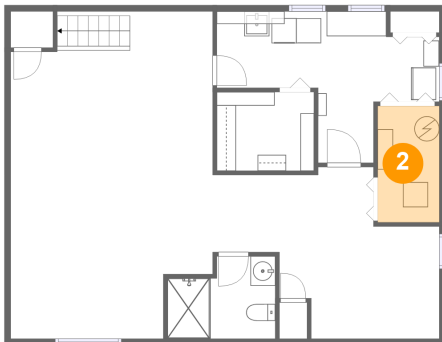

2 Floor 1 - Electrical Room

Dimensions: 4'11" x 9'4"
Area: 46 sq. ft
Counted as living area: No

Heated: No
Finished: No
Enclosed: Yes
Contiguous: Yes
Permitted: Yes
Wet space: No
Addition: No
Conversion: No