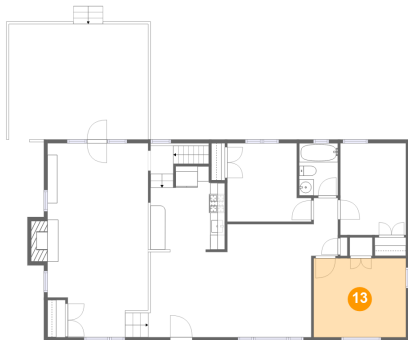

13 Floor 2 - Primary Bedroom

Dimensions: 12'6" x 10'8"
Area: 134 sq. ft
Counted as living area: Yes

Heated: Yes
Finished: Yes
Enclosed: Yes
Contiguous: Yes
Permitted: Yes
Wet space: No
Addition: No
Conversion: No