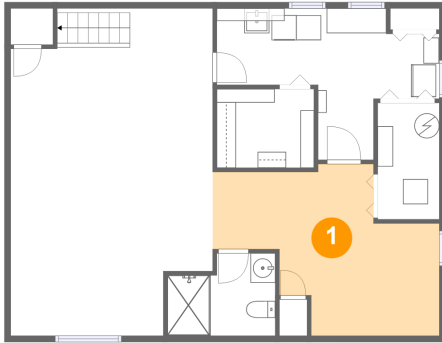

 **2,630** Total sqft

6002 Seabrook Road, Lanham, Prince George's County, Maryland, United States, 20706

Room dimensions

Floor 1

Total sqft: 967 Living area: 916

#		Dimensions	sqft	Counted as living area
1	Exercise Room	18'3" x 13'9"	175 sq. ft	Yes
2	Electrical Room	4'11" x 9'4"	46 sq. ft	No
3	Laundry	17'11" x 12'2"	134 sq. ft	Yes
4	Recreation Room	16'3" x 26'3"	394 sq. ft	Yes
5	W.I.C.	7'10" x 6'4"	49 sq. ft	Yes
6	Bath	8'8" x 6'7"	50 sq. ft	Yes

6002 Seabrook Road, Lanham, Prince George's County, Maryland, United States, 20706

Room dimensions

Floor 2

Total sqft: 1663

Living area: 1353

#		Dimensions	sqft	Counted as living area
7	Family Room	13'7" x 26'3"	356 sq. ft	Yes
8	Deck	18'11" x 15'7"	295 sq. ft	No
9	Dining Area	10'9" x 11'11"	127 sq. ft	Yes
10	Bedroom	8'11" x 12'5"	111 sq. ft	Yes
11	Bedroom	11'5" x 10'8"	106 sq. ft	Yes
12	Bath	5'3" x 7'1"	37 sq. ft	Yes
13	Primary Bedroom	12'6" x 10'8"	134 sq. ft	Yes
14	Hall	3'7" x 7'10"	27 sq. ft	Yes
15	Living Room	11'4" x 15'4"	174 sq. ft	Yes
16	Kitchen	10'1" x 11'3"	133 sq. ft	Yes

6002 Seabrook Road, Lanham, Prince George's County, Maryland, United States, 20706

1 Floor 1 - Exercise Room

Dimensions: 18'3" x 13'9"
Area: 175 sq. ft
Counted as living area: Yes

Heated: Yes
Finished: Yes
Enclosed: Yes
Contiguous: Yes
Permitted: Yes
Wet space: No
Addition: No
Conversion: No