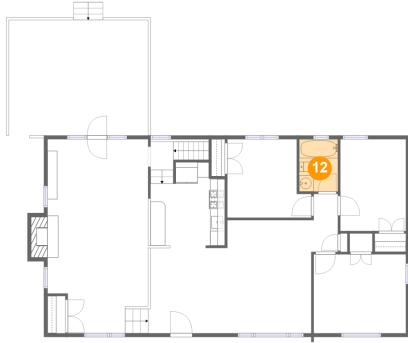

6002 Seabrook Road, Lanham, Prince George's County, Maryland, United States, 20706

12 Floor 2 - Bath

Dimensions: 5'3" x 7'1"
Area: 37 sq. ft
Counted as living area: Yes

Heated: Yes
Finished: Yes
Enclosed: Yes
Contiguous: Yes
Permitted: Yes
Wet space: Yes
Addition: No
Conversion: No