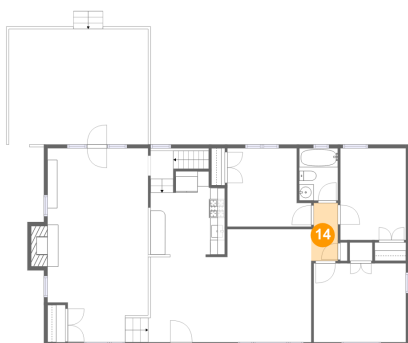

14 Floor 2 - Hall

Dimensions: 3'7" x 7'10"
Area: 27 sq. ft
Counted as living area: Yes

Heated: Yes
Finished: Yes
Enclosed: Yes
Contiguous: Yes
Permitted: Yes
Wet space: No
Addition: No
Conversion: No