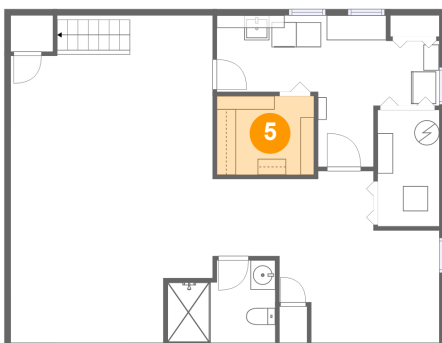

6002 Seabrook Road, Lanham, Prince George's County, Maryland, United States, 20706

3 Floor 1 - Laundry

Dimensions: 17'11" x 12'2"
Area: 134 sq. ft
Counted as living area: Yes

Heated: Yes
Finished: Yes
Enclosed: Yes
Contiguous: Yes
Permitted: Yes
Wet space: No
Addition: No
Conversion: No

4 Floor 1 - Recreation Room

Dimensions: 16'3" x 26'3"
Area: 394 sq. ft
Counted as living area: Yes

Heated: Yes
Finished: Yes
Enclosed: Yes
Contiguous: Yes
Permitted: Yes
Wet space: No
Addition: No
Conversion: No

5 Floor 1 - W.I.C.

Dimensions: 7'10" x 6'4"
Area: 49 sq. ft
Counted as living area: Yes

Heated: Yes
Finished: Yes
Enclosed: Yes
Contiguous: Yes
Permitted: Yes
Wet space: No
Addition: No
Conversion: No

6002 Seabrook Road, Lanham, Prince George's County, Maryland, United States, 20706