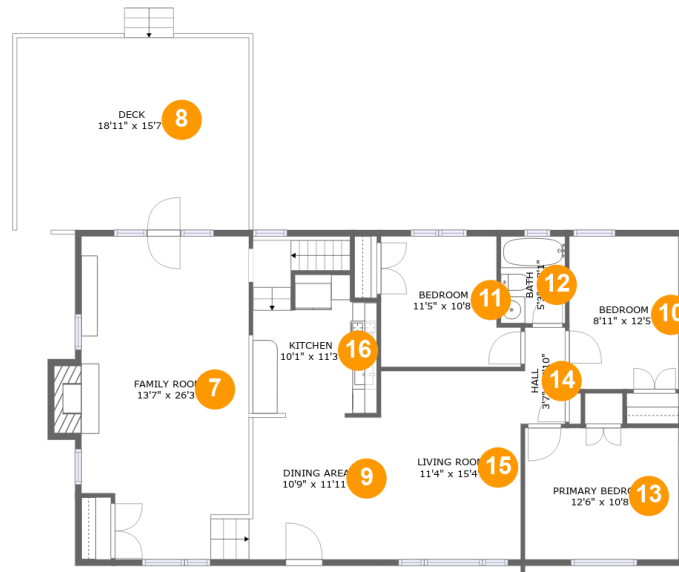

 **2,630** Total sqft

6002 Seabrook Road, Lanham, Prince George's County, Maryland, United States, 20706

Room dimensions

Floor 1

Total sqft: 967 Living area: 916

#		Dimensions	sqft	Counted as living area
1	Exercise Room	18'3" x 13'9"	175 sq. ft	Yes
2	Electrical Room	4'11" x 9'4"	46 sq. ft	No
3	Laundry	17'11" x 12'2"	134 sq. ft	Yes
4	Recreation Room	16'3" x 26'3"	394 sq. ft	Yes
5	W.I.C.	7'10" x 6'4"	49 sq. ft	Yes
6	Bath	8'8" x 6'7"	50 sq. ft	Yes

6002 Seabrook Road, Lanham, Prince George's County, Maryland, United States, 20706

Room dimensions

Floor 2

Total sqft: 1663

Living area: 1353

#		Dimensions	sqft	Counted as living area
7	Family Room	13'7" x 26'3"	356 sq. ft	Yes
8	Deck	18'11" x 15'7"	295 sq. ft	No
9	Dining Area	10'9" x 11'11"	127 sq. ft	Yes
10	Bedroom	8'11" x 12'5"	111 sq. ft	Yes
11	Bedroom	11'5" x 10'8"	106 sq. ft	Yes
12	Bath	5'3" x 7'1"	37 sq. ft	Yes
13	Primary Bedroom	12'6" x 10'8"	134 sq. ft	Yes
14	Hall	3'7" x 7'10"	27 sq. ft	Yes
15	Living Room	11'4" x 15'4"	174 sq. ft	Yes
16	Kitchen	10'1" x 11'3"	133 sq. ft	Yes

6002 Seabrook Road, Lanham, Prince George's County, Maryland, United States, 20706

1 Floor 1 - Exercise Room

Dimensions: 18'3" x 13'9"
Area: 175 sq. ft
Counted as living area: Yes

Heated: Yes
Finished: Yes
Enclosed: Yes
Contiguous: Yes
Permitted: Yes
Wet space: No
Addition: No
Conversion: No

5 Floor 1 - W.I.C.

Dimensions: 7'10" x 6'4"
Area: 49 sq. ft
Counted as living area: Yes

Heated: Yes
Finished: Yes
Enclosed: Yes
Contiguous: Yes
Permitted: Yes
Wet space: No
Addition: No
Conversion: No

6002 Seabrook Road, Lanham, Prince George's County, Maryland, United States, 20706