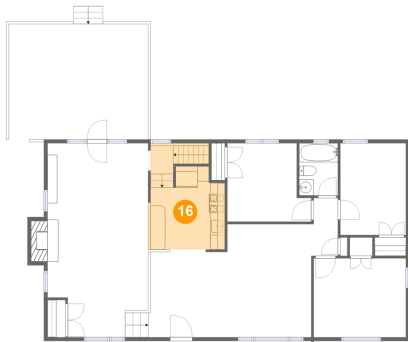

Dimensions: 10'1" x 11'3"
Area: 133 sq. ft
Counted as living area: Yes

Heated: Yes
Finished: Yes
Enclosed: Yes
Contiguous: Yes
Permitted: Yes
Wet space: No
Addition: No
Conversion: No