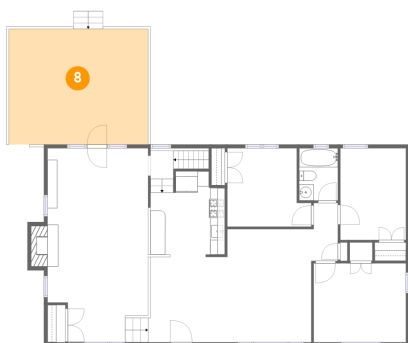

8 Floor 2 - Deck

Dimensions: 18'11" x 15'7"
Area: 295 sq. ft
Counted as living area: No

Heated: No
Finished: Yes
Enclosed: No
Contiguous: Yes
Permitted: Yes
Wet space: No
Addition: No
Conversion: No