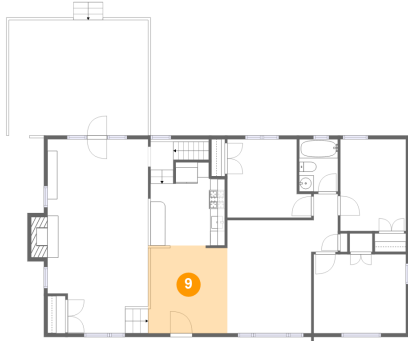

6002 Seabrook Road, Lanham, Prince George's County, Maryland, United States, 20706

9 Floor 2 - Dining Area

Dimensions: 10'9" x 11'11"
Area: 127 sq. ft
Counted as living area: Yes

Heated: Yes
Finished: Yes
Enclosed: Yes
Contiguous: Yes
Permitted: Yes
Wet space: No
Addition: No
Conversion: No