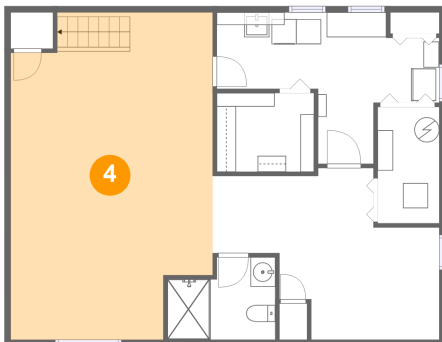

6002 Seabrook Road, Lanham, Prince George's County, Maryland, United States, 20706

3 Floor 1 - Laundry

Dimensions: 17'11" x 12'2"
Area: 134 sq. ft
Counted as living area: Yes

Heated: Yes
Finished: Yes
Enclosed: Yes
Contiguous: Yes
Permitted: Yes
Wet space: No
Addition: No
Conversion: No

4 Floor 1 - Recreation Room

Dimensions: 16'3" x 26'3"
Area: 394 sq. ft
Counted as living area: Yes

Heated: Yes
Finished: Yes
Enclosed: Yes
Contiguous: Yes
Permitted: Yes
Wet space: No
Addition: No
Conversion: No

5 Floor 1 - W.I.C.

Dimensions: 7'10" x 6'4"
Area: 49 sq. ft
Counted as living area: Yes

Heated: Yes
Finished: Yes
Enclosed: Yes
Contiguous: Yes
Permitted: Yes
Wet space: No
Addition: No
Conversion: No

6002 Seabrook Road, Lanham, Prince George's County, Maryland, United States, 20706