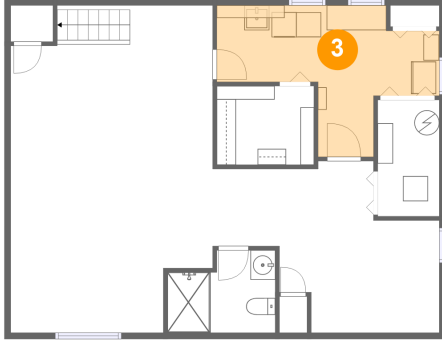

6002 Seabrook Road, Lanham, Prince George's County, Maryland, United States, 20706

1 Floor 1 - Exercise Room

Dimensions: 18'3" x 13'9"
Area: 175 sq. ft
Counted as living area: Yes

Heated: Yes
Finished: Yes
Enclosed: Yes
Contiguous: Yes
Permitted: Yes
Wet space: No
Addition: No
Conversion: No

2 Floor 1 - Electrical Room

Dimensions: 4'11" x 9'4"
Area: 46 sq. ft
Counted as living area: No

Heated: No
Finished: No
Enclosed: Yes
Contiguous: Yes
Permitted: Yes
Wet space: No
Addition: No
Conversion: No

6002 Seabrook Road, Lanham, Prince George's County, Maryland, United States, 20706

3 Floor 1 - Laundry

Dimensions: 17'11" x 12'2"
Area: 134 sq. ft
Counted as living area: Yes

Heated: Yes
Finished: Yes
Enclosed: Yes
Contiguous: Yes
Permitted: Yes
Wet space: No
Addition: No
Conversion: No

5 Floor 1 - W.I.C.

Dimensions: 7'10" x 6'4"
Area: 49 sq. ft
Counted as living area: Yes

Heated: Yes
Finished: Yes
Enclosed: Yes
Contiguous: Yes
Permitted: Yes
Wet space: No
Addition: No
Conversion: No

6002 Seabrook Road, Lanham, Prince George's County, Maryland, United States, 20706