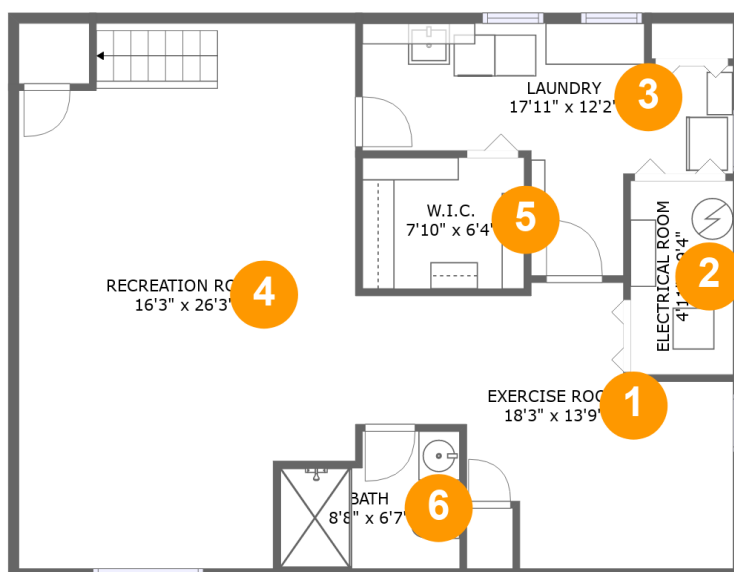

 **2,630** Total sqft

6002 Seabrook Road, Lanham, Prince George's County, Maryland, United States, 20706

Room dimensions

Floor 1

Total sqft: 967 Living area: 916

#		Dimensions	sqft	Counted as living area
1	Exercise Room	18'3" x 13'9"	175 sq. ft	Yes
2	Electrical Room	4'11" x 9'4"	46 sq. ft	No
3	Laundry	17'11" x 12'2"	134 sq. ft	Yes
4	Recreation Room	16'3" x 26'3"	394 sq. ft	Yes
5	W.I.C.	7'10" x 6'4"	49 sq. ft	Yes
6	Bath	8'8" x 6'7"	50 sq. ft	Yes

6002 Seabrook Road, Lanham, Prince George's County, Maryland, United States, 20706

Room dimensions

Floor 2

Total sqft: 1663

Living area: 1353

#		Dimensions	sqft	Counted as living area
7	Family Room	13'7" x 26'3"	356 sq. ft	Yes
8	Deck	18'11" x 15'7"	295 sq. ft	No
9	Dining Area	10'9" x 11'11"	127 sq. ft	Yes
10	Bedroom	8'11" x 12'5"	111 sq. ft	Yes
11	Bedroom	11'5" x 10'8"	106 sq. ft	Yes
12	Bath	5'3" x 7'1"	37 sq. ft	Yes
13	Primary Bedroom	12'6" x 10'8"	134 sq. ft	Yes
14	Hall	3'7" x 7'10"	27 sq. ft	Yes
15	Living Room	11'4" x 15'4"	174 sq. ft	Yes
16	Kitchen	10'1" x 11'3"	133 sq. ft	Yes

5 Floor 1 - W.I.C.

Dimensions: 7'10" x 6'4"
Area: 49 sq. ft
Counted as living area: Yes

Heated: Yes
Finished: Yes
Enclosed: Yes
Contiguous: Yes
Permitted: Yes
Wet space: No
Addition: No
Conversion: No

6002 Seabrook Road, Lanham, Prince George's County, Maryland, United States, 20706

Dimensions: 11'5" x 10'8"
Area: 106 sq. ft
Counted as living area: Yes

Heated: Yes
Finished: Yes
Enclosed: Yes
Contiguous: Yes
Permitted: Yes
Wet space: No
Addition: No
Conversion: No

6002 Seabrook Road, Lanham, Prince George's County, Maryland, United States, 20706