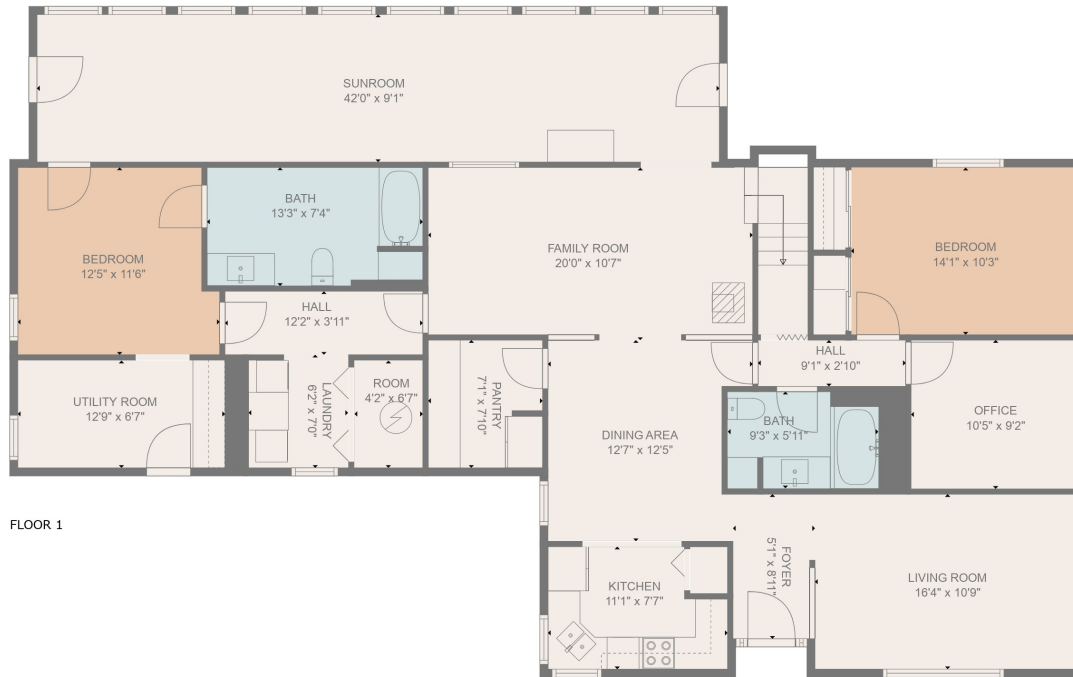

FLOOR 2

FLOOR 1

Total scanned area: 2638 sq. ft

MEASUREMENTS ARE DEEMED HIGHLY RELIABLE BUT NOT GUARANTEED

Total scanned area: 2638 sq. ft

MEASUREMENTS ARE DEEMED HIGHLY RELIABLE BUT NOT GUARANTEED

Total scanned area: 2638 sq. ft