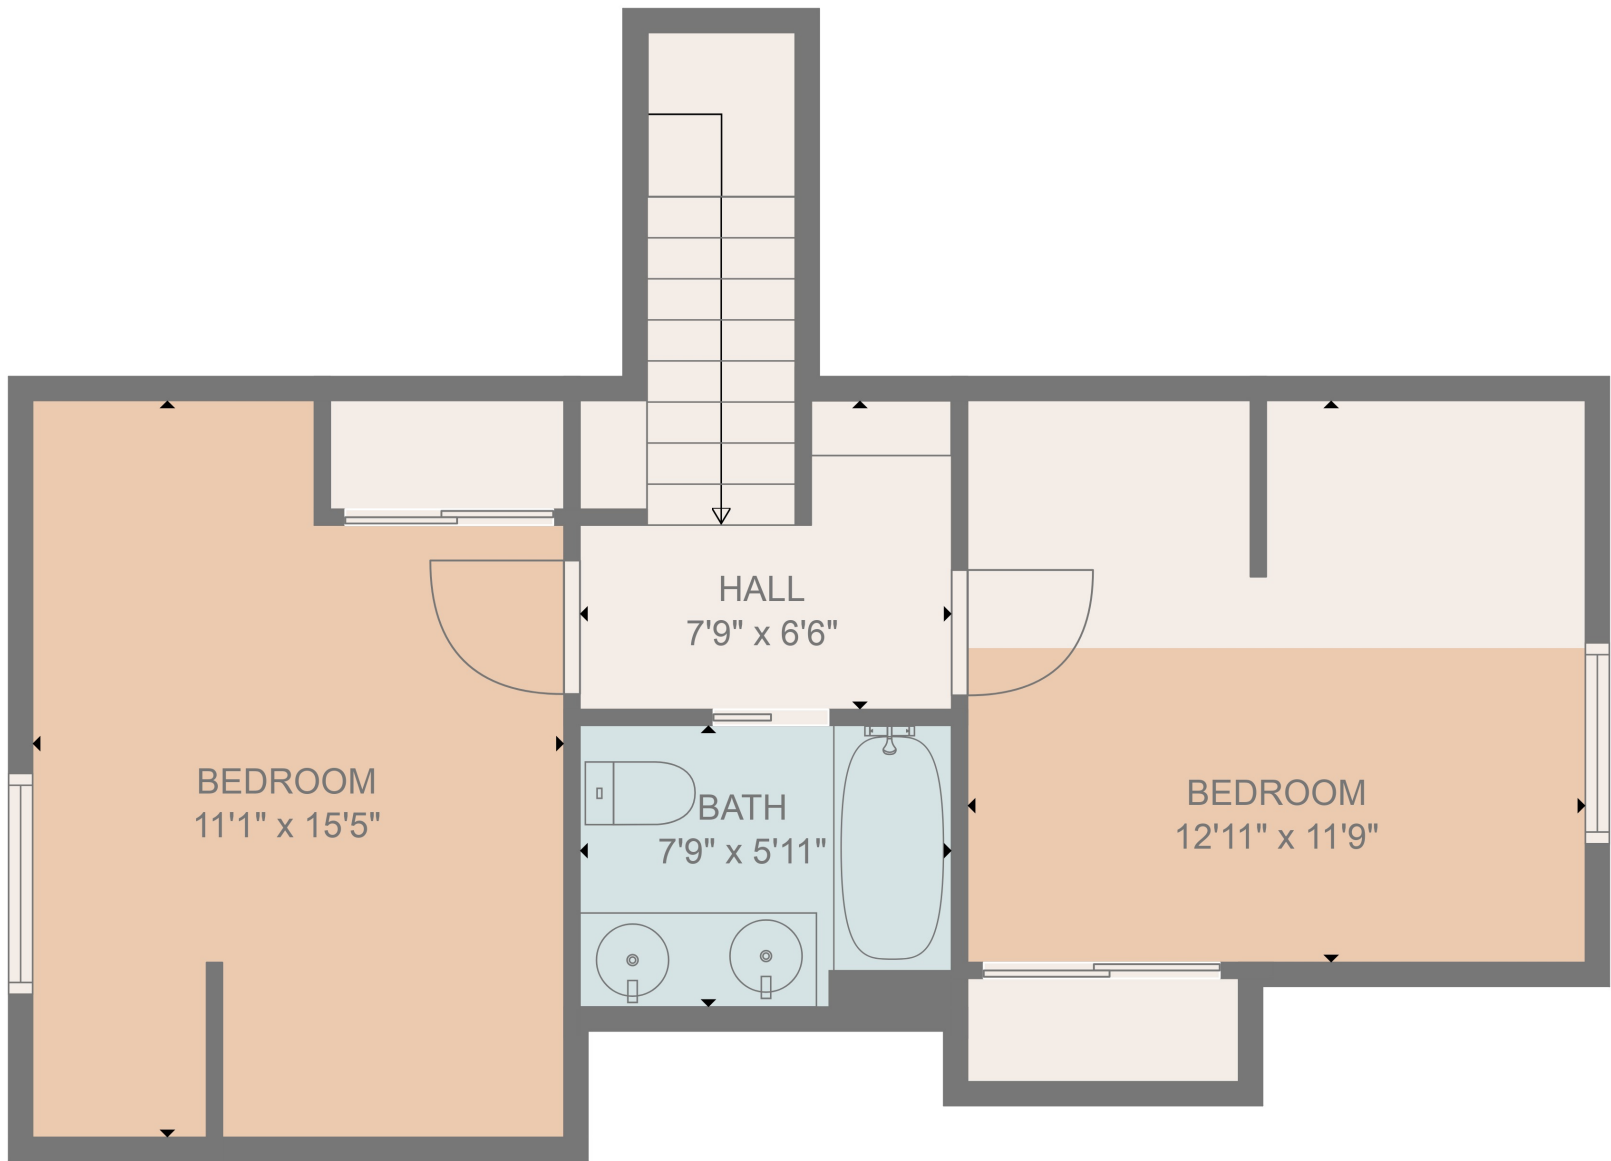

FLOOR 2

FLOOR 1

Total scanned area: 2638 sq. ft

MEASUREMENTS ARE DEEMED HIGHLY RELIABLE BUT NOT GUARANTEED

Total scanned area: 2638 sq. ft

MEASUREMENTS ARE DEEMED HIGHLY RELIABLE BUT NOT GUARANTEED

Total scanned area: 2638 sq. ft