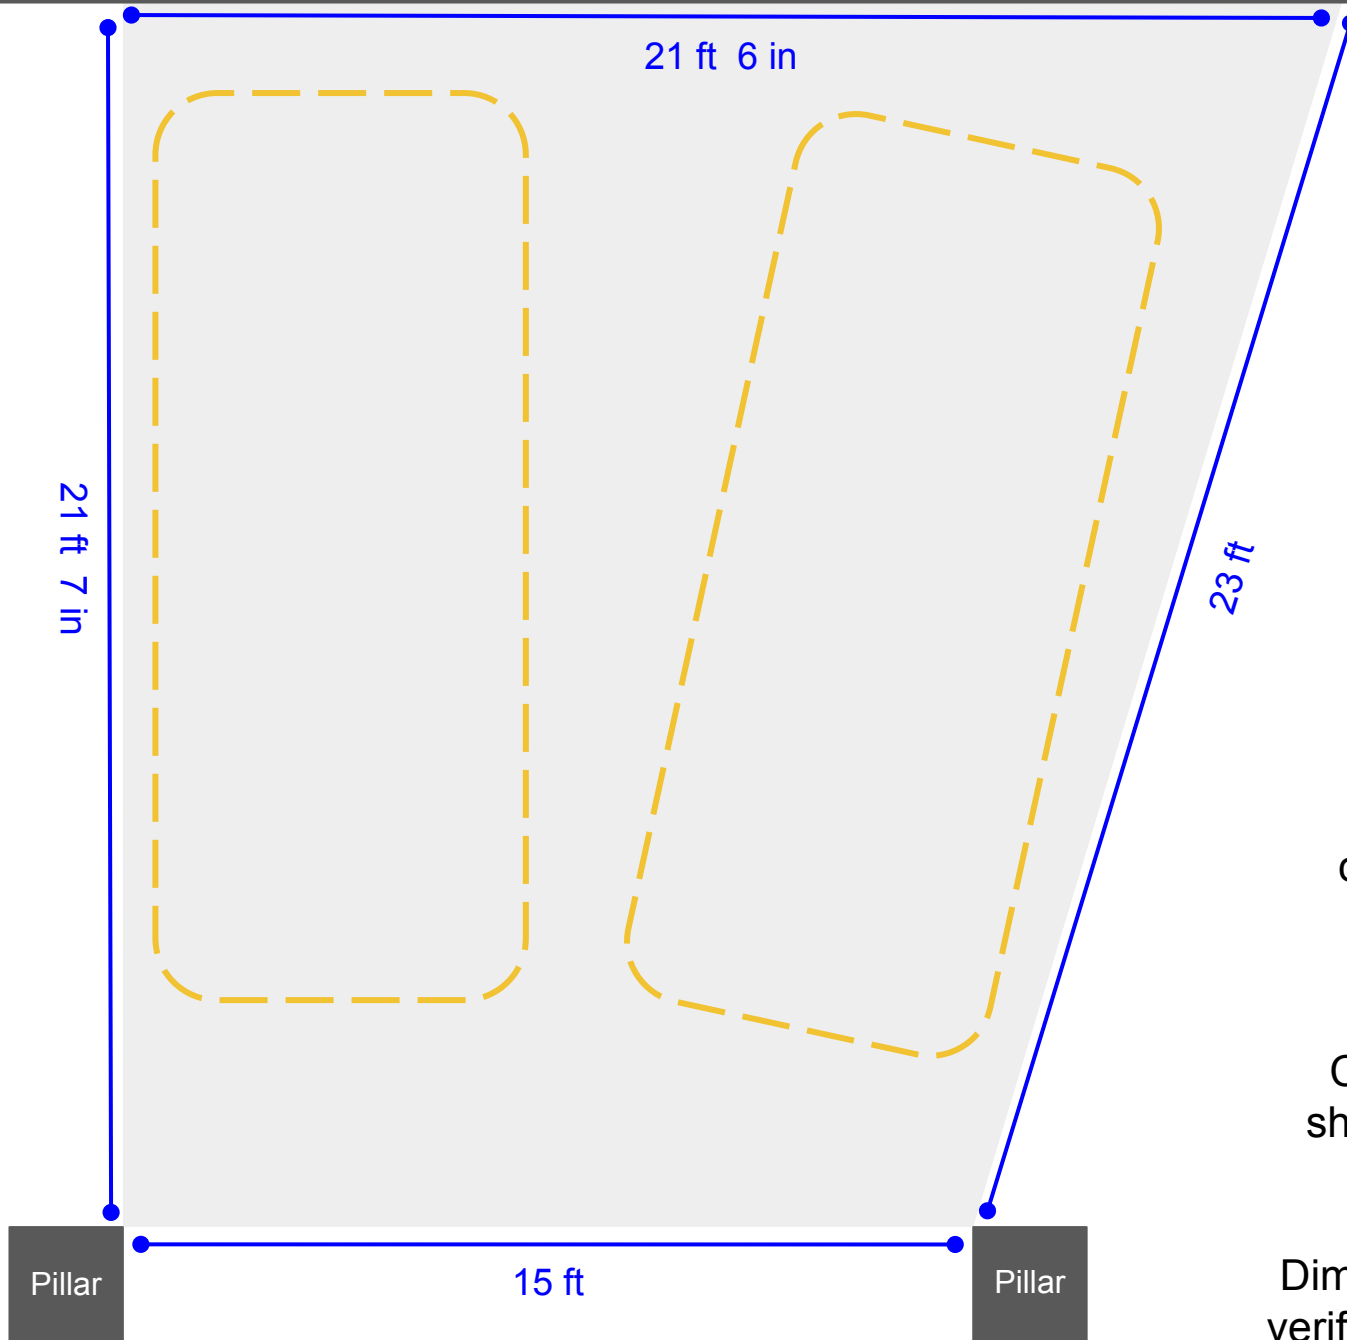

Wall

Area assigned to
Parking Space #15
shown in gray

One assigned "space"
capable of fitting 2 cars or
1 car + flex space

Car dimensions (6.5' x 12')
shown in yellow for reference

Dimensions are to scale; please
verify measurements if important.