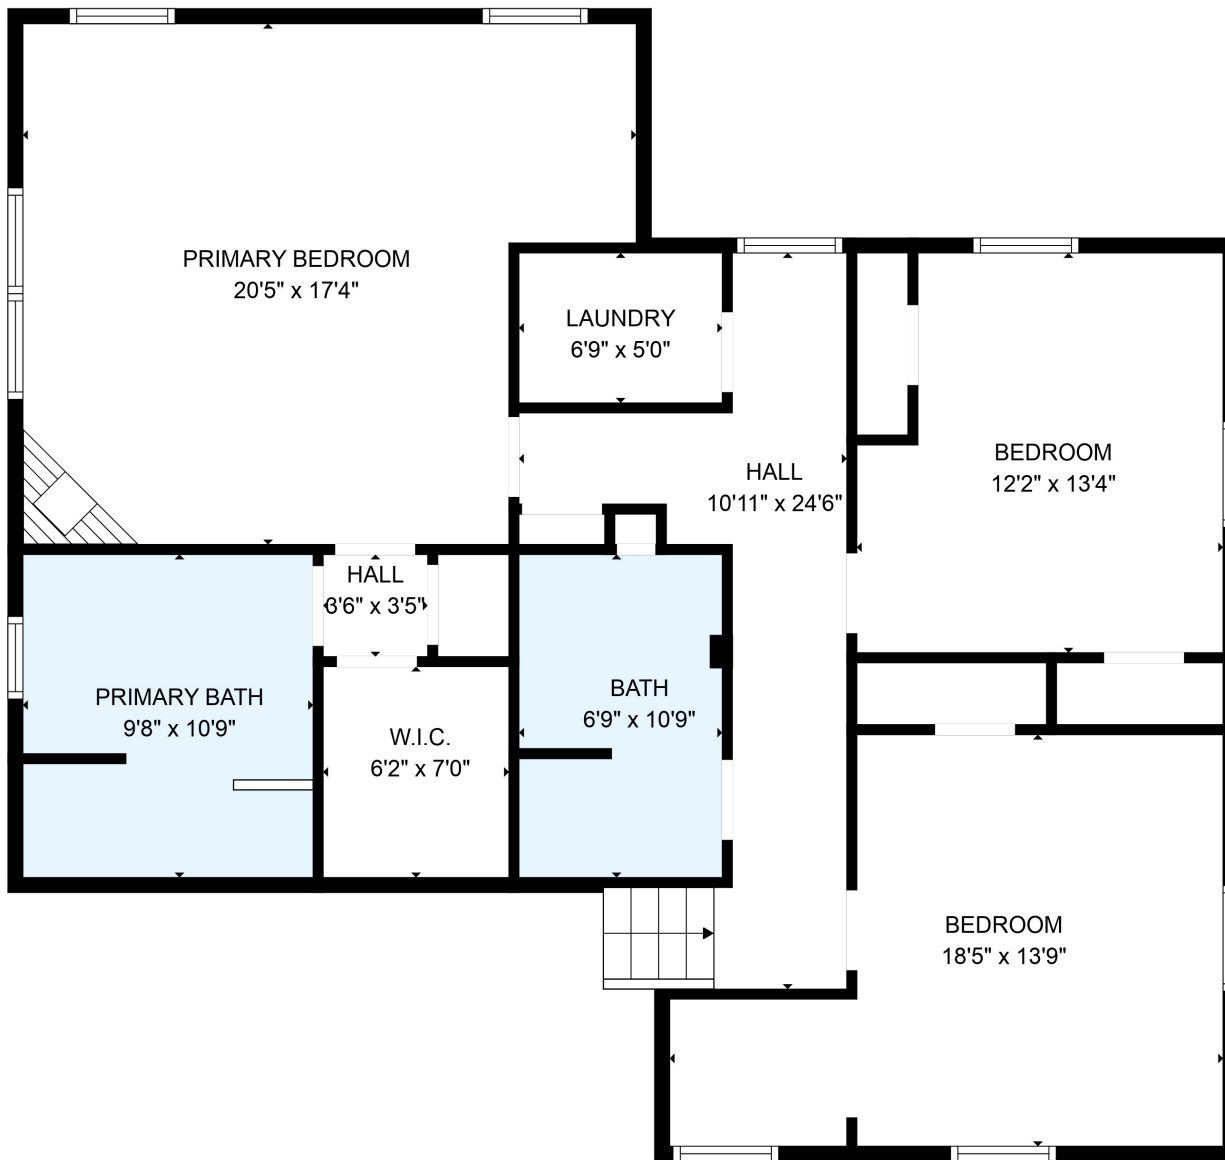

FLOOR 1

FLOOR 2

FLOOR 3

TOTAL: 2719 sq. ft

FLOOR 1: 1199 sq. ft, FLOOR 2: 358 sq. ft, FLOOR 3: 1162 sq. ft

EXCLUDED AREAS: SCREENED PORCH: 114 sq. ft, DECK: 223 sq. ft, GARAGE: 565 sq. ft,

LOW CEILING: 80 sq. ft

MEASUREMENTS ARE CALCULATED BY CUBICASA TECHNOLOGY. DEEMED HIGHLY RELIABLE BUT NOT GUARANTEED.

TOTAL: 2719 sq. ft

FLOOR 1: 1199 sq. ft, FLOOR 2: 358 sq. ft, FLOOR 3: 1162 sq. ft

EXCLUDED AREAS: SCREENED PORCH: 114 sq. ft, DECK: 223 sq. ft, GARAGE: 565 sq. ft,
 LOW CEILING: 80 sq. ft