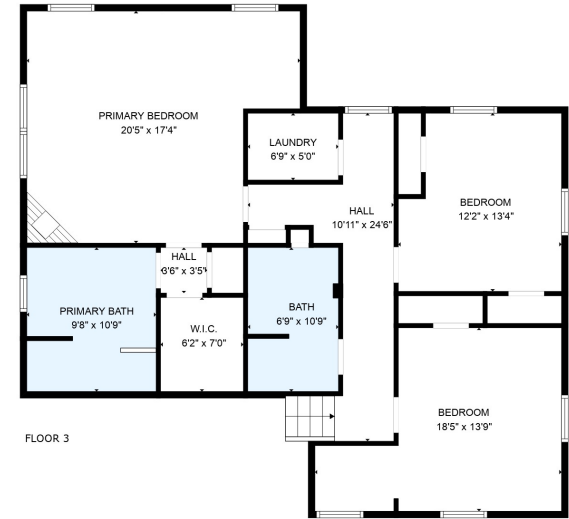

FLOOR 1

FLOOR 2

FLOOR 3

TOTAL: 2719 sq. ft

FLOOR 1: 1199 sq. ft, FLOOR 2: 358 sq. ft, FLOOR 3: 1162 sq. ft

EXCLUDED AREAS: SCREENED PORCH: 114 sq. ft, DECK: 223 sq. ft, GARAGE: 565 sq. ft,

LOW CEILING: 80 sq. ft

MEASUREMENTS ARE CALCULATED BY CUBICASA TECHNOLOGY. DEEMED HIGHLY RELIABLE BUT NOT GUARANTEED.

TOTAL: 2719 sq. ft

FLOOR 1: 1199 sq. ft, FLOOR 2: 358 sq. ft, FLOOR 3: 1162 sq. ft

EXCLUDED AREAS: SCREENED PORCH: 114 sq. ft, DECK: 223 sq. ft, GARAGE: 565 sq. ft,
 LOW CEILING: 80 sq. ft