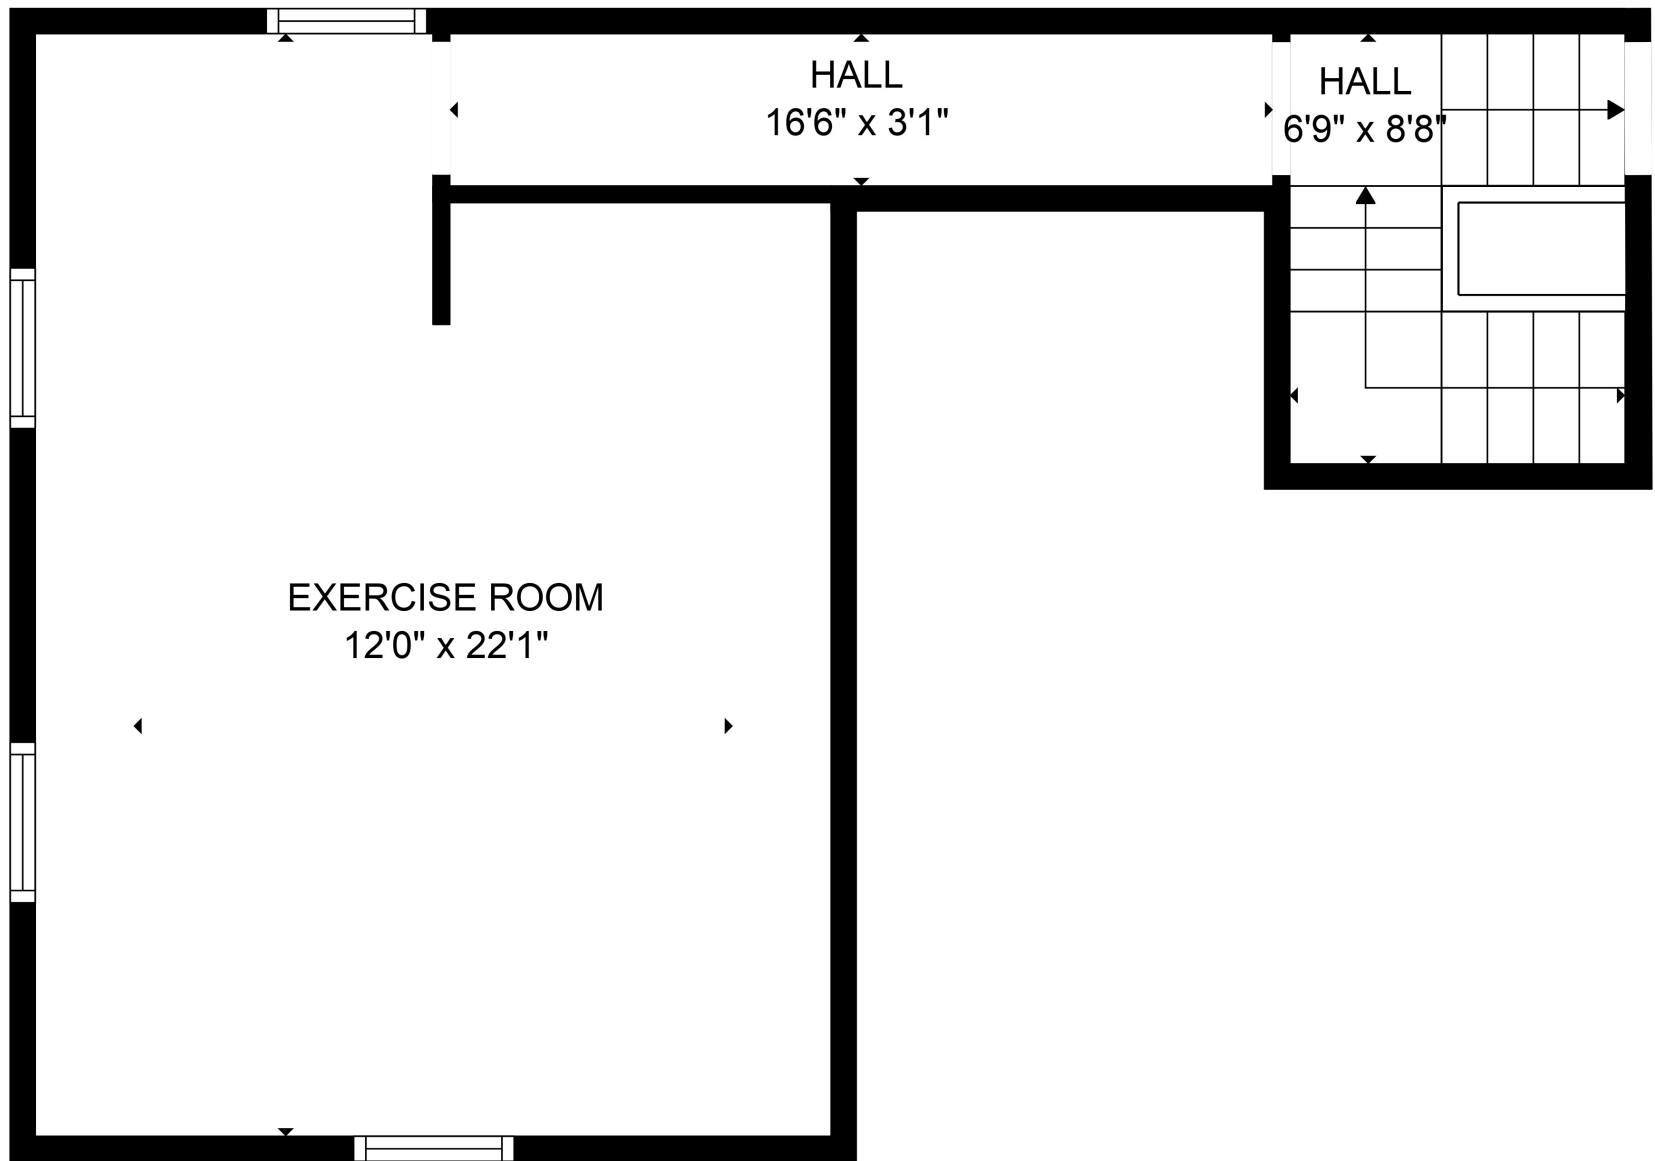

FLOOR 1

FLOOR 2

FLOOR 3

TOTAL: 2719 sq. ft

FLOOR 1: 1199 sq. ft, FLOOR 2: 358 sq. ft, FLOOR 3: 1162 sq. ft

EXCLUDED AREAS: SCREENED PORCH: 114 sq. ft, DECK: 223 sq. ft, GARAGE: 565 sq. ft,

LOW CEILING: 80 sq. ft

MEASUREMENTS ARE CALCULATED BY CUBICASA TECHNOLOGY. DEEMED HIGHLY RELIABLE BUT NOT GUARANTEED.

TOTAL: 2719 sq. ft

FLOOR 1: 1199 sq. ft, FLOOR 2: 358 sq. ft, FLOOR 3: 1162 sq. ft

EXCLUDED AREAS: SCREENED PORCH: 114 sq. ft, DECK: 223 sq. ft, GARAGE: 565 sq. ft,
 LOW CEILING: 80 sq. ft