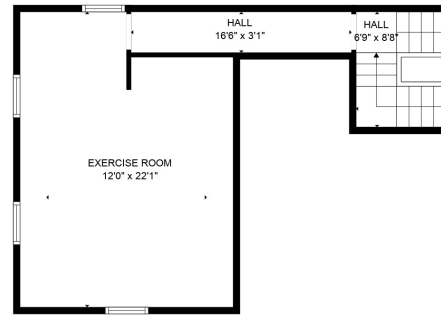

FLOOR 1

FLOOR 2

FLOOR 3

TOTAL: 2719 sq. ft

FLOOR 1: 1199 sq. ft, FLOOR 2: 358 sq. ft, FLOOR 3: 1162 sq. ft

EXCLUDED AREAS: SCREENED PORCH: 114 sq. ft, DECK: 223 sq. ft, GARAGE: 565 sq. ft,

LOW CEILING: 80 sq. ft

MEASUREMENTS ARE CALCULATED BY CUBICASA TECHNOLOGY. DEEMED HIGHLY RELIABLE BUT NOT GUARANTEED.

TOTAL: 2719 sq. ft

FLOOR 1: 1199 sq. ft, FLOOR 2: 358 sq. ft, FLOOR 3: 1162 sq. ft

EXCLUDED AREAS: SCREENED PORCH: 114 sq. ft, DECK: 223 sq. ft, GARAGE: 565 sq. ft,
 LOW CEILING: 80 sq. ft