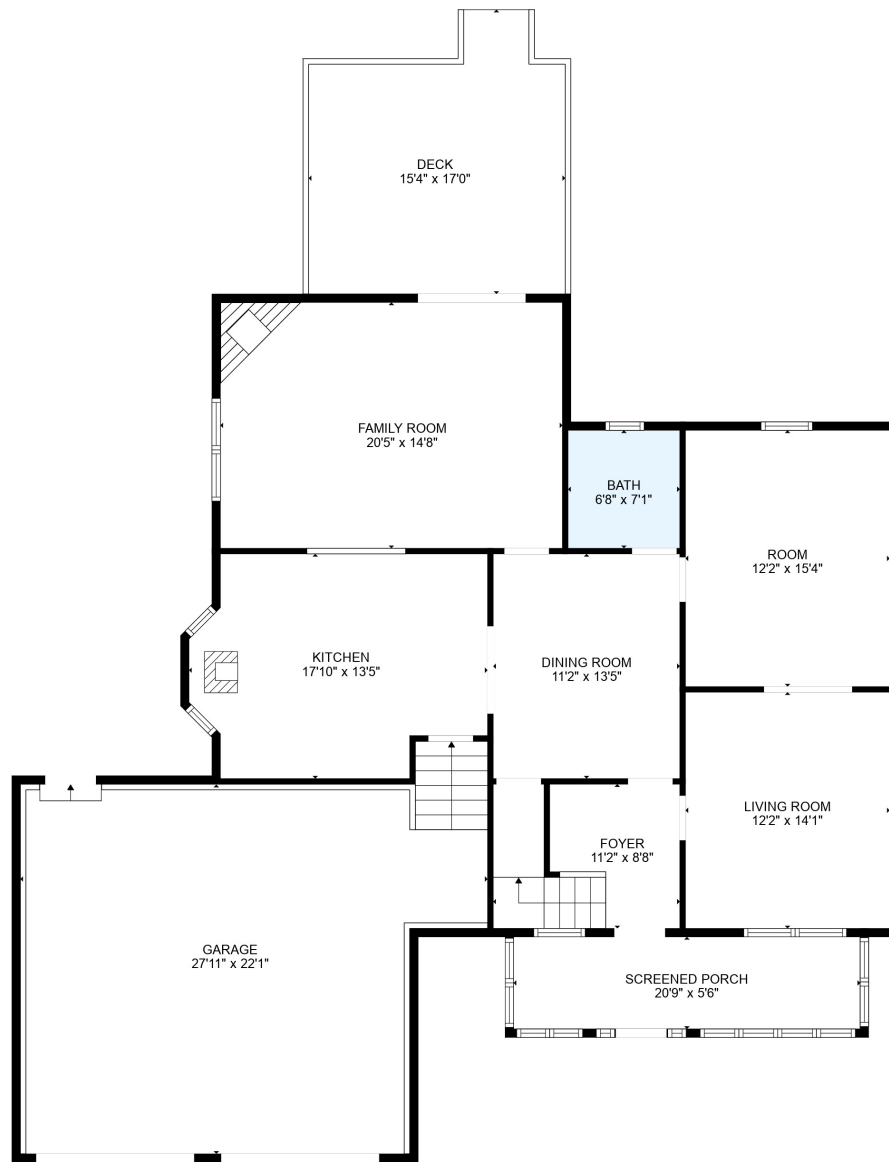

FLOOR 1

FLOOR 2

FLOOR 3

TOTAL: 2719 sq. ft

FLOOR 1: 1199 sq. ft, FLOOR 2: 358 sq. ft, FLOOR 3: 1162 sq. ft

EXCLUDED AREAS: SCREENED PORCH: 114 sq. ft, DECK: 223 sq. ft, GARAGE: 565 sq. ft,

LOW CEILING: 80 sq. ft

MEASUREMENTS ARE CALCULATED BY CUBICASA TECHNOLOGY. DEEMED HIGHLY RELIABLE BUT NOT GUARANTEED.

TOTAL: 2719 sq. ft

FLOOR 1: 1199 sq. ft, FLOOR 2: 358 sq. ft, FLOOR 3: 1162 sq. ft

EXCLUDED AREAS: SCREENED PORCH: 114 sq. ft, DECK: 223 sq. ft, GARAGE: 565 sq. ft,
 LOW CEILING: 80 sq. ft