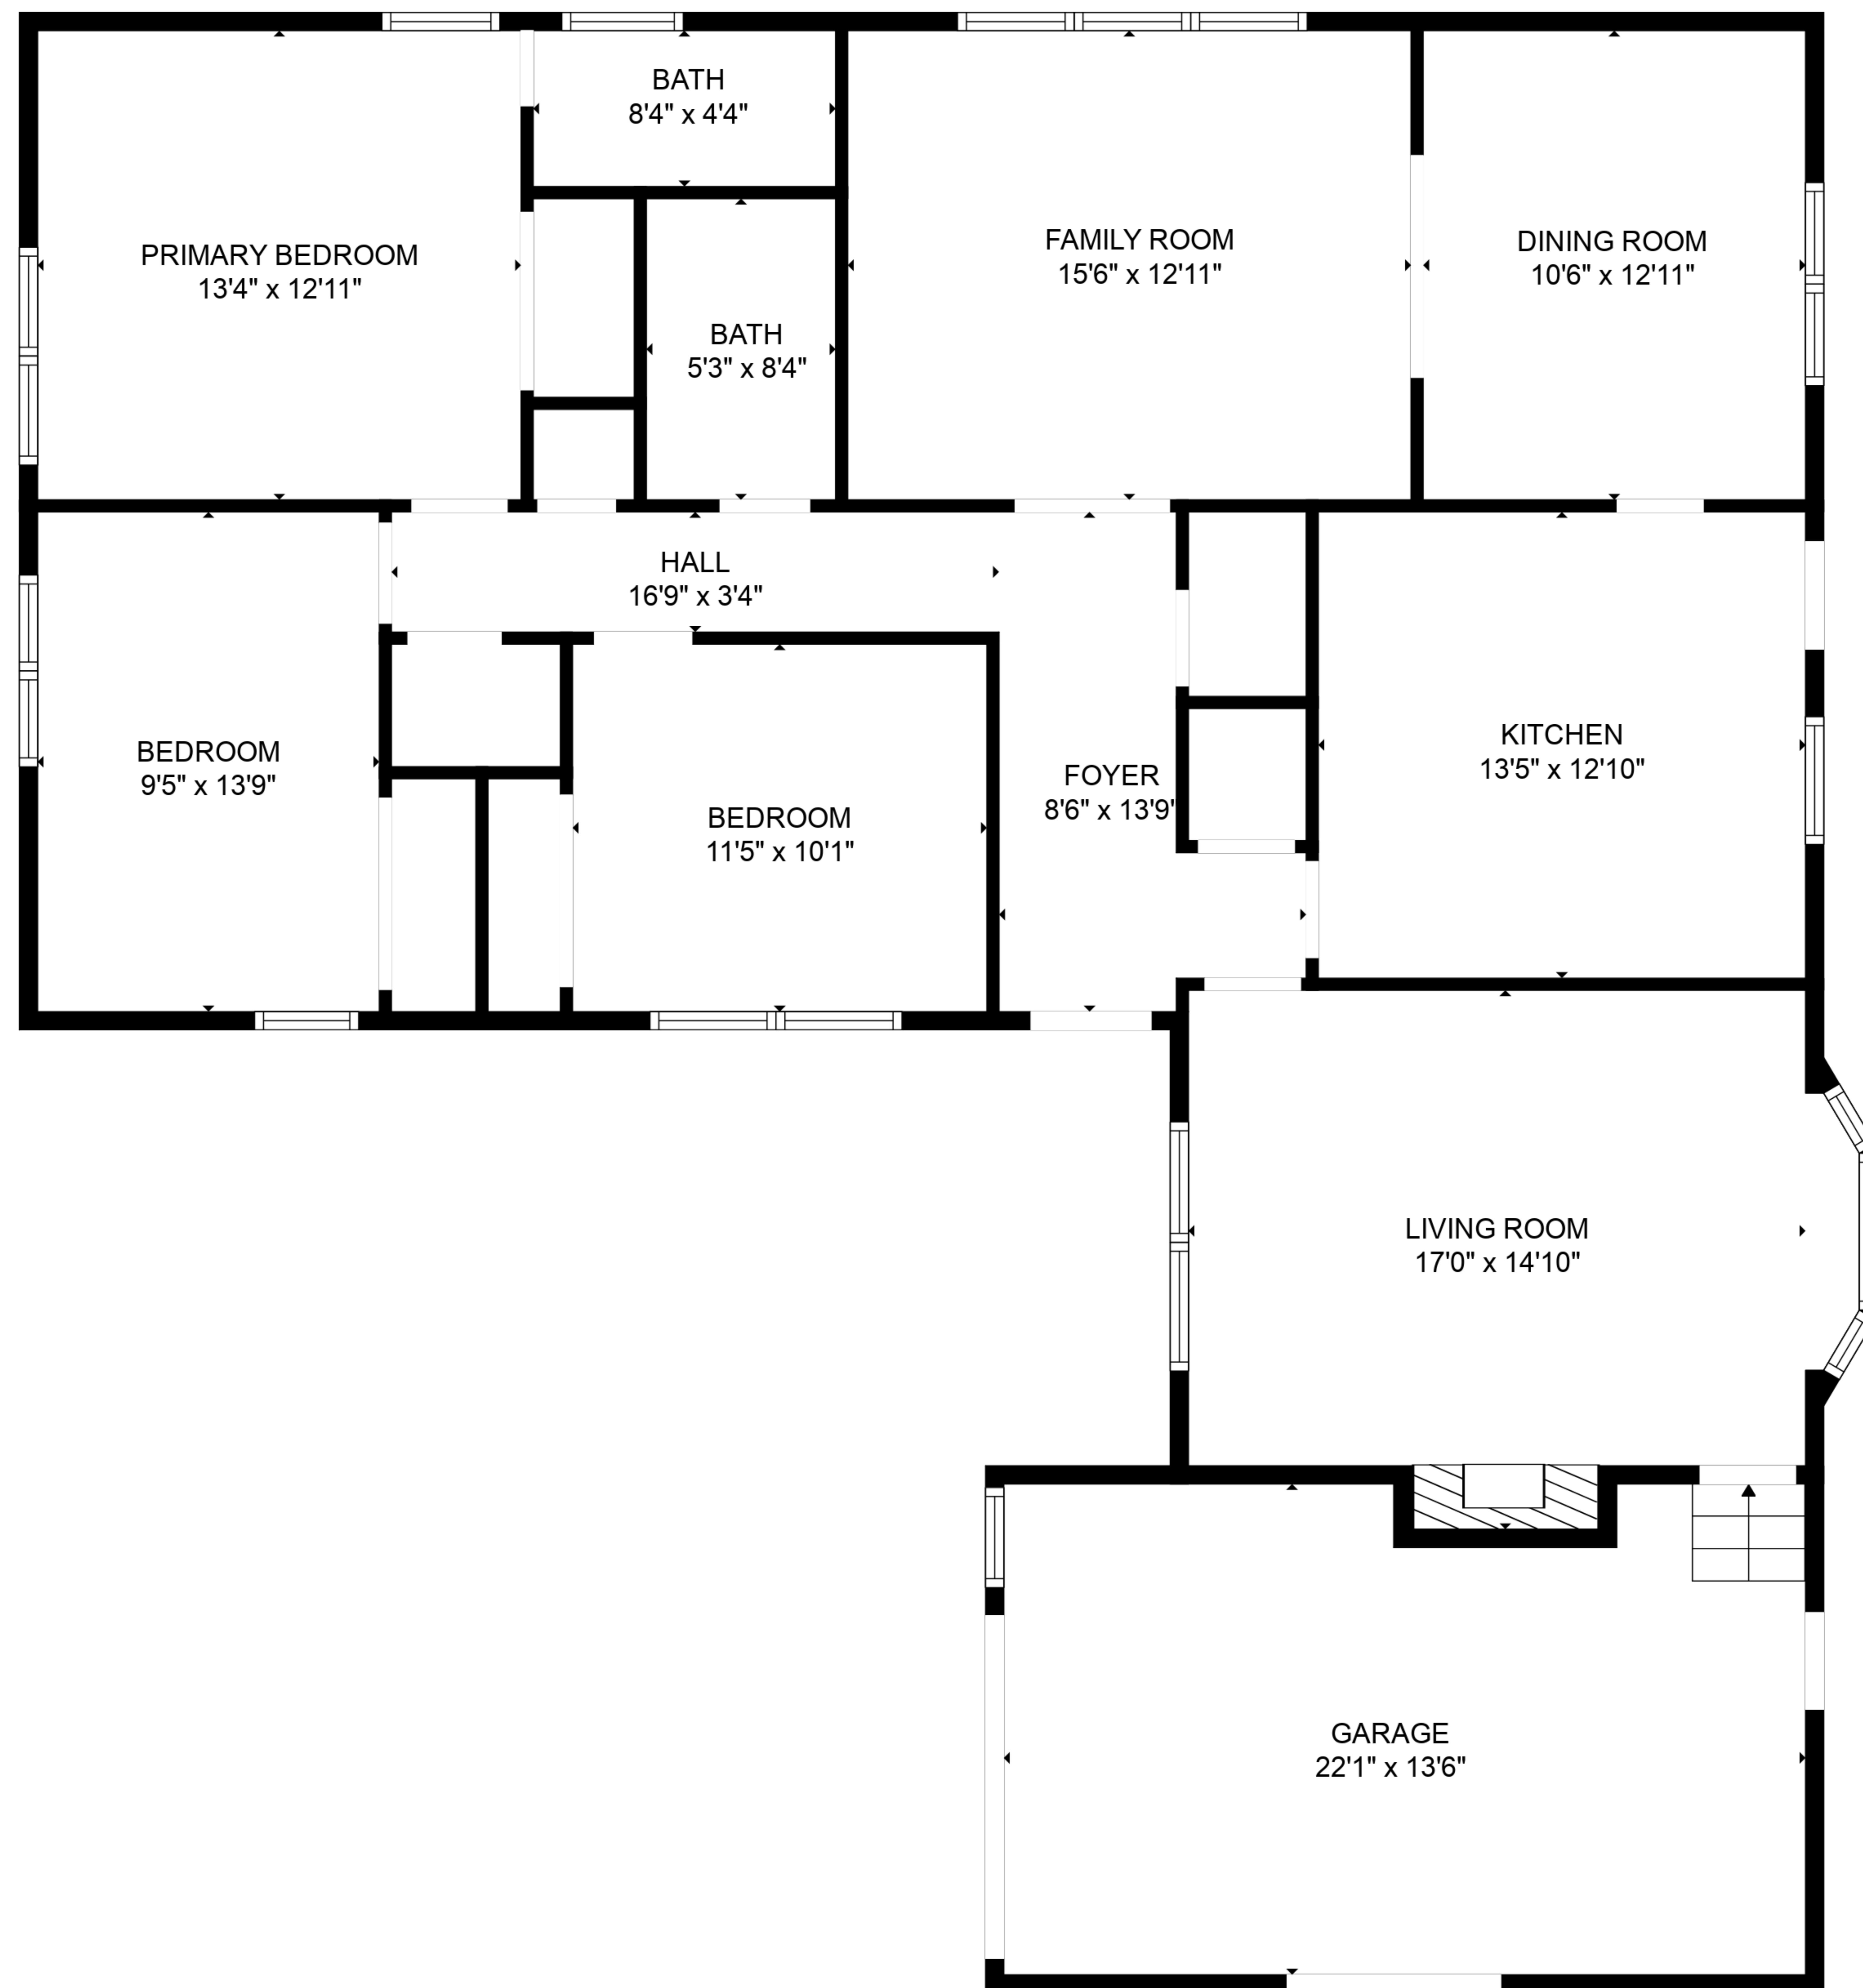

Total scanned area: 1955 sq. ft

SIZES AND DIMENSIONS ARE APPROXIMATE. ACTUAL MAY VARY.

Total scanned area: 1955 sq. ft

SIZES AND DIMENSIONS ARE APPROXIMATE. ACTUAL MAY VARY.