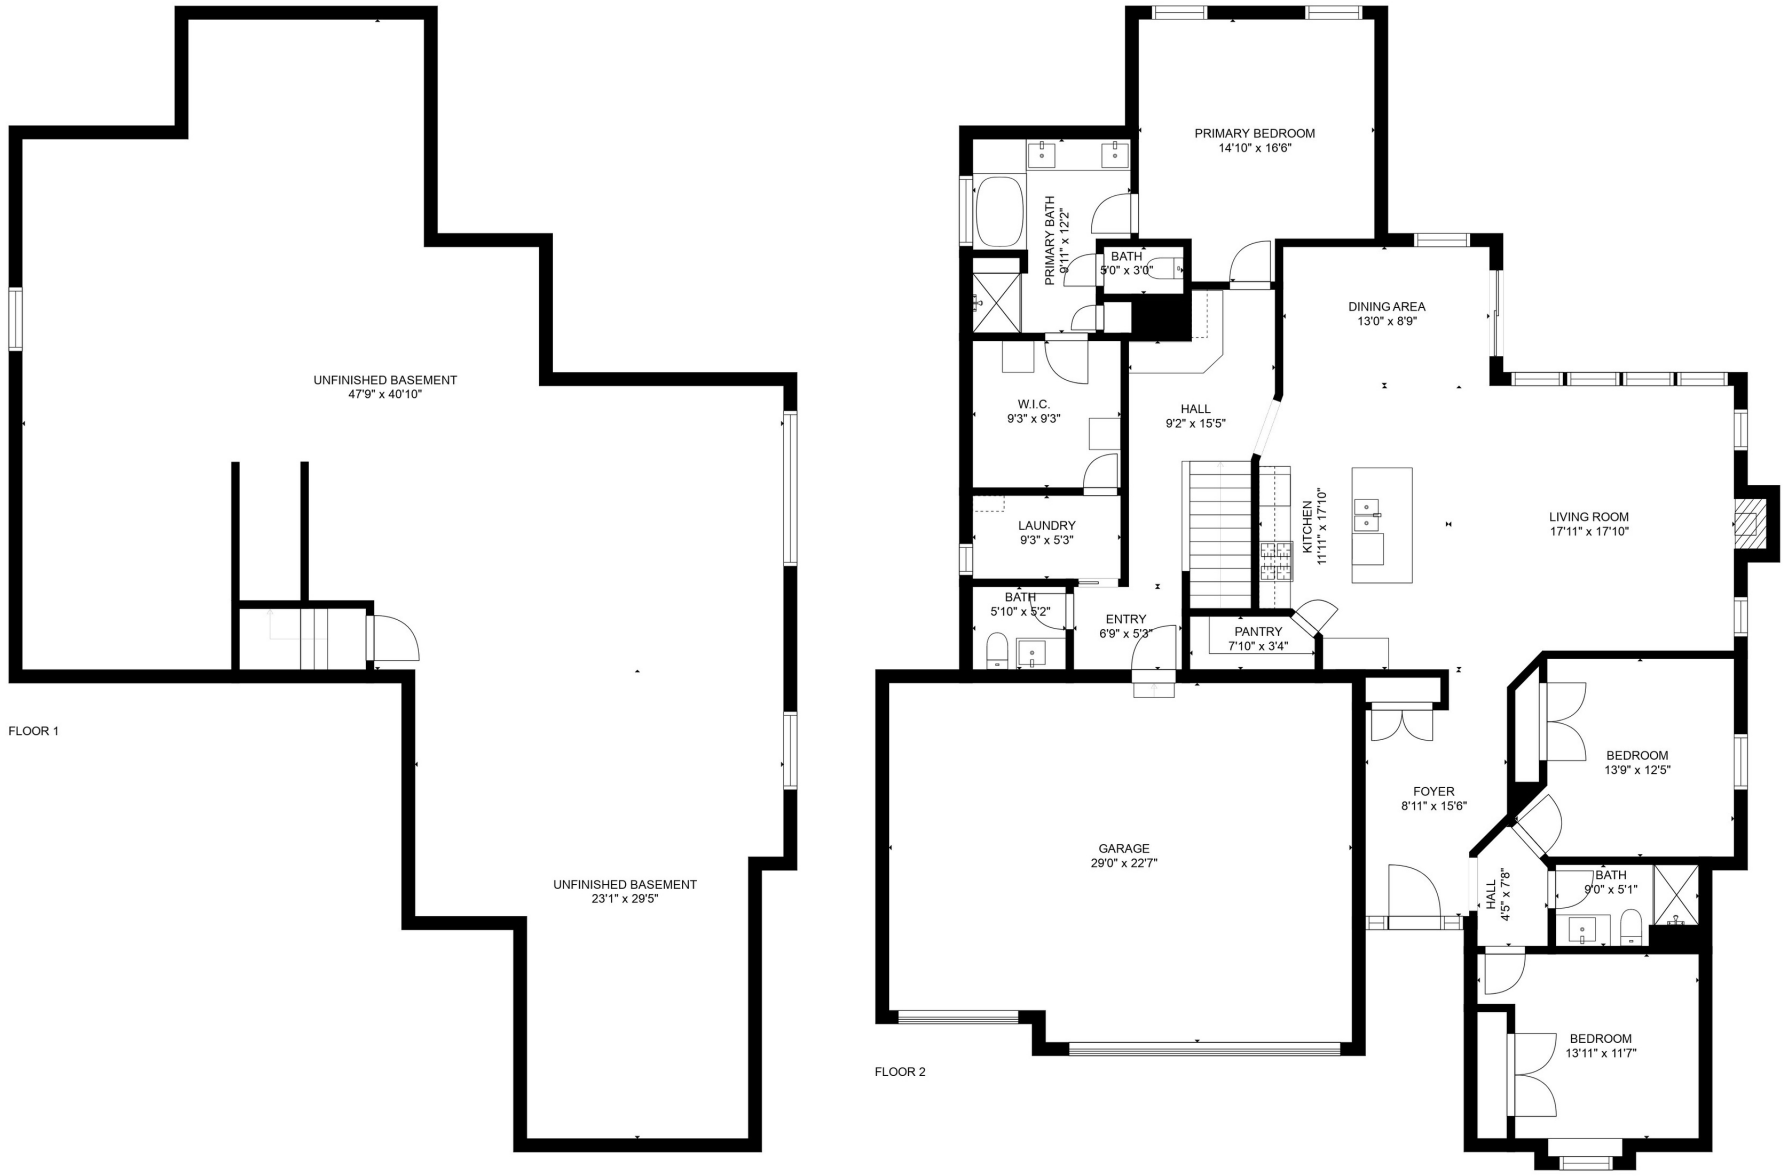

Floor Plan & Measurements

1221 Larkspur Place
Raymore, MO 64083

SIZES AND DIMENSIONS ARE APPROXIMATE, ACTUAL MAY VARY

Floor Plan & Measurements

1221 Larkspur Place
 Raymore, MO 64083

SIZES AND DIMENSIONS ARE APPROXIMATE, ACTUAL MAY VARY

CAROLAN HOME REALTY

Floor Plan & Measurements

1221 Larkspur Place
Raymore, MO 64083

SIZES AND DIMENSIONS ARE APPROXIMATE, ACTUAL MAY VARY

CARVER HOME BUILDERS