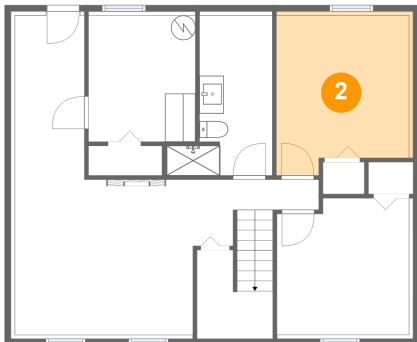

**7 3rd Street, Washington Boro, Lancaster County,  
Pennsylvania, United States, 17582**

**1 Floor 1 - Entry**

**Dimensions:** 5'8" x 6'9"  
**Area:** 40 sq. ft  
**Counted as living area:** Yes

**Heated:** Yes  
**Finished:** Yes  
**Enclosed:** Yes  
**Contiguous:** Yes  
**Permitted:** Yes  
**Wet space:** No  
**Addition:** No  
**Conversion:** No

**2 Floor 1 - Bedroom**

**Dimensions:** 10'10" x 13'0"  
**Area:** 138 sq. ft  
**Counted as living area:** Yes

**Heated:** Yes  
**Finished:** Yes  
**Enclosed:** Yes  
**Contiguous:** Yes  
**Permitted:** Yes  
**Wet space:** No  
**Addition:** No  
**Conversion:** No