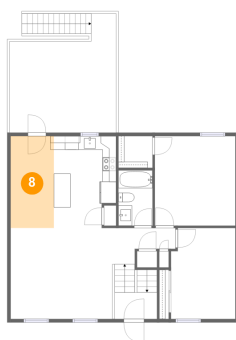

8 Floor 2 - Dining Area

Dimensions: 6'3" x 13'5"
Area: 84 sq. ft
Counted as living area: Yes

Heated: Yes
Finished: Yes
Enclosed: Yes
Contiguous: Yes
Permitted: Yes
Wet space: No
Addition: No
Conversion: No