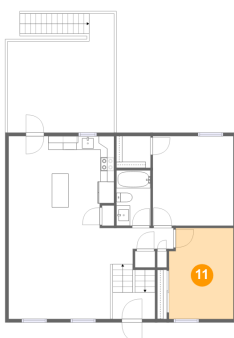

11 Floor 2 - Bedroom

Dimensions: 9'5" x 13'3"
Area: 121 sq. ft
Counted as living area: Yes

Heated: Yes
Finished: Yes
Enclosed: Yes
Contiguous: Yes
Permitted: Yes
Wet space: No
Addition: No
Conversion: No