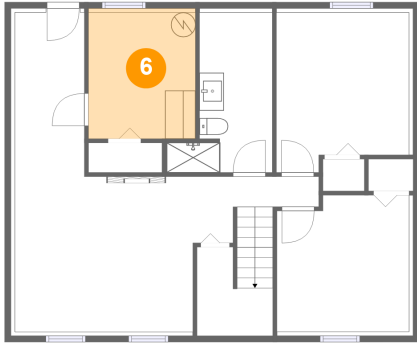

7 3rd Street, Washington Boro, Lancaster County,
Pennsylvania, United States, 17582

6 Floor 1 - Electrical Room

Dimensions: 8'9" x 10'3"
Area: 92 sq. ft
Counted as living area: No

Heated: No
Finished: No
Enclosed: Yes
Contiguous: Yes
Permitted: Yes
Wet space: No
Addition: No
Conversion: No