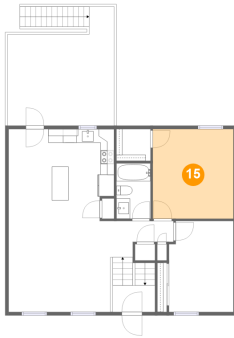

7 3rd Street, Washington Boro, Lancaster County,
Pennsylvania, United States, 17582

15 Floor 2 - Primary Bedroom

Dimensions: 11'9" x 13'0"
Area: 154 sq. ft
Counted as living area: Yes

Heated: Yes
Finished: Yes
Enclosed: Yes
Contiguous: Yes
Permitted: Yes
Wet space: No
Addition: No
Conversion: No