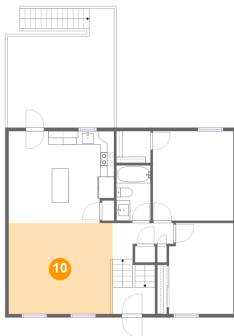

**7 3rd Street, Washington Boro, Lancaster County,  
Pennsylvania, United States, 17582**

**9 Floor 2 - Bath**

Dimensions: 5'0" x 8'1"  
Area: 40 sq. ft  
Counted as living area: Yes

Heated: Yes  
Finished: Yes  
Enclosed: Yes  
Contiguous: Yes  
Permitted: Yes  
Wet space: Yes  
Addition: No  
Conversion: No

**10 Floor 2 - Living Room**

Dimensions: 15'2" x 13'3"  
Area: 201 sq. ft  
Counted as living area: Yes

Heated: Yes  
Finished: Yes  
Enclosed: Yes  
Contiguous: Yes  
Permitted: Yes  
Wet space: No  
Addition: No  
Conversion: No