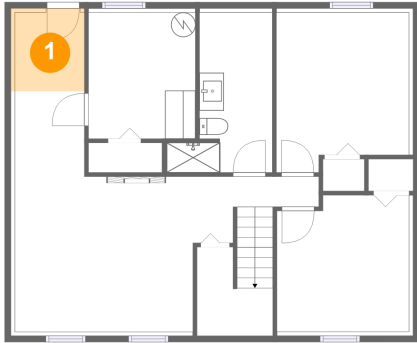

**7 3rd Street, Washington Boro, Lancaster County,
Pennsylvania, United States, 17582**

1 Floor 1 - Entry

Dimensions: 5'8" x 6'9"
Area: 40 sq. ft
Counted as living area: Yes

Heated: Yes
Finished: Yes
Enclosed: Yes
Contiguous: Yes
Permitted: Yes
Wet space: No
Addition: No
Conversion: No