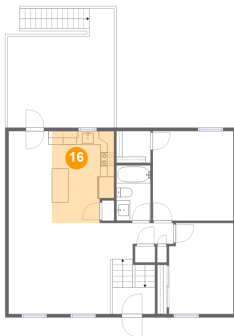

7 3rd Street, Washington Boro, Lancaster County,  
Pennsylvania, United States, 17582

**15** Floor 2 - Primary Bedroom

Dimensions: 11'9" x 13'0"  
Area: 154 sq. ft  
Counted as living area: Yes

Heated: Yes  
Finished: Yes  
Enclosed: Yes  
Contiguous: Yes  
Permitted: Yes  
Wet space: No  
Addition: No  
Conversion: No

**16** Floor 2 - Kitchen

Dimensions: 9'1" x 13'5"  
Area: 114 sq. ft  
Counted as living area: Yes

Heated: Yes  
Finished: Yes  
Enclosed: Yes  
Contiguous: Yes  
Permitted: Yes  
Wet space: No  
Addition: No  
Conversion: No