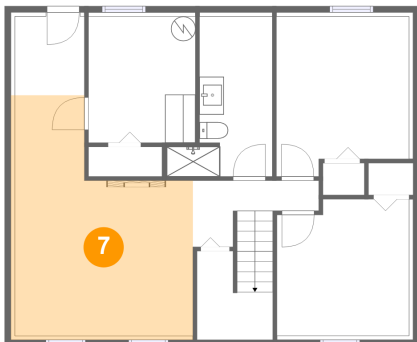

7 Floor 1 - Family Room

Dimensions: 14'6" x 19'7"
Area: 234 sq. ft
Counted as living area: Yes

Heated: Yes
Finished: Yes
Enclosed: Yes
Contiguous: Yes
Permitted: Yes
Wet space: No
Addition: No
Conversion: No