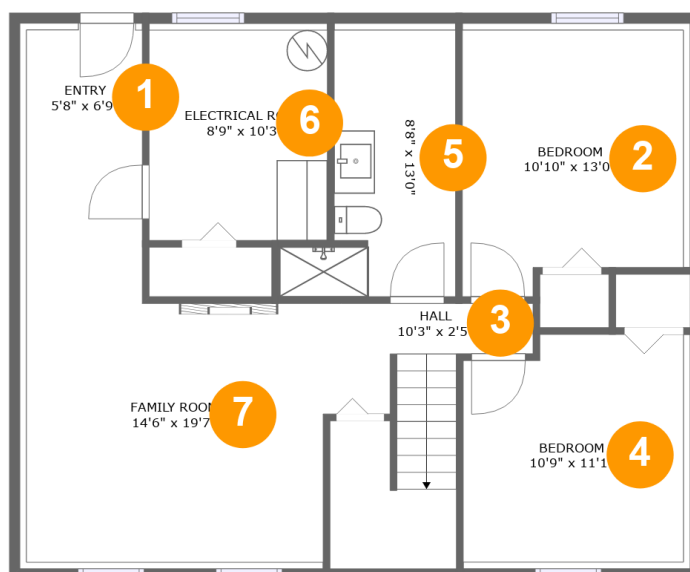

## Property summary

 **0** Garages

 **4** Bedrooms

 **2** Bathrooms

 **0** Half baths

 **2** Floors

 **1,756** Gross living area sqft

 **2,119** Total sqft

## Room dimensions

Floor 1

Total sqft: 934 Living area: 821

#		Dimensions	sqft	Counted as living area
1	Entry	5'8" x 6'9"	40 sq. ft	Yes
2	Bedroom	10'10" x 13'0"	138 sq. ft	Yes
3	Hall	10'3" x 2'5"	88 sq. ft	Yes
4	Bedroom	10'9" x 11'1"	122 sq. ft	Yes
5	WC	8'8" x 13'0"	85 sq. ft	Yes
6	Electrical Room	8'9" x 10'3"	92 sq. ft	No
7	Family Room	14'6" x 19'7"	234 sq. ft	Yes