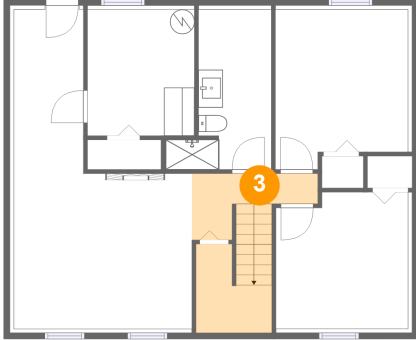

7 3rd Street, Washington Boro, Lancaster County,
Pennsylvania, United States, 17582

3 Floor 1 - Hall

Dimensions: 10'3" x 2'5"
Area: 88 sq. ft
Counted as living area: Yes

Heated: Yes
Finished: Yes
Enclosed: Yes
Contiguous: Yes
Permitted: Yes
Wet space: No
Addition: No
Conversion: No