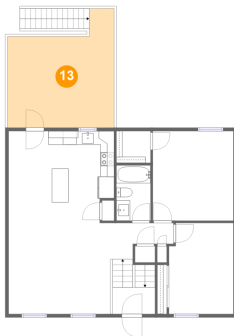

13 Floor 2 - Deck

Dimensions: 15'6" x 17'4"
Area: 222 sq. ft
Counted as living area: No

Heated: No
Finished: Yes
Enclosed: No
Contiguous: Yes
Permitted: Yes
Wet space: No
Addition: No
Conversion: No