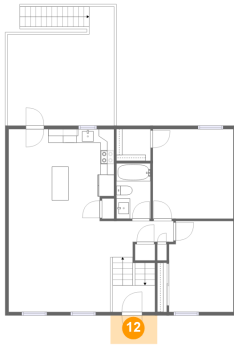

7 3rd Street, Washington Boro, Lancaster County,
Pennsylvania, United States, 17582

12 Floor 2 - Porch

Dimensions: 6'10" x 4'2"
Area: 28 sq. ft
Counted as living area: No

Heated: No
Finished: Yes
Enclosed: No
Contiguous: Yes
Permitted: Yes
Wet space: No
Addition: No
Conversion: No