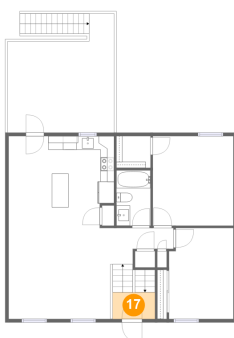

17 Floor 2 - Foyer

Dimensions: 6'2" x 3'11"
Area: 24 sq. ft
Counted as living area: Yes

Heated: Yes
Finished: Yes
Enclosed: Yes
Contiguous: Yes
Permitted: Yes
Wet space: No
Addition: No
Conversion: No