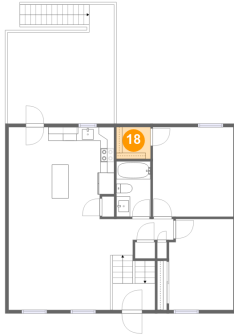

**7 3rd Street, Washington Boro, Lancaster County,
Pennsylvania, United States, 17582**

18 Floor 2 - W.I.C.

Dimensions: 5'0" x 4'8"
Area: 23 sq. ft
Counted as living area: Yes

Heated: Yes
Finished: Yes
Enclosed: Yes
Contiguous: Yes
Permitted: Yes
Wet space: No
Addition: No
Conversion: No