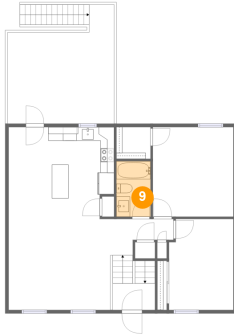

**7 3rd Street, Washington Boro, Lancaster County,
Pennsylvania, United States, 17582**

9 Floor 2 - Bath

Dimensions: 5'0" x 8'1"
Area: 40 sq. ft
Counted as living area: Yes

Heated: Yes
Finished: Yes
Enclosed: Yes
Contiguous: Yes
Permitted: Yes
Wet space: Yes
Addition: No
Conversion: No