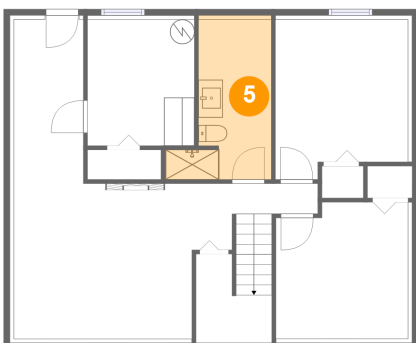

5 Floor 1 - WC

Dimensions: 8'8" x 13'0"
Area: 85 sq. ft
Counted as living area: Yes

Heated: Yes
Finished: Yes
Enclosed: Yes
Contiguous: Yes
Permitted: Yes
Wet space: Yes
Addition: No
Conversion: No