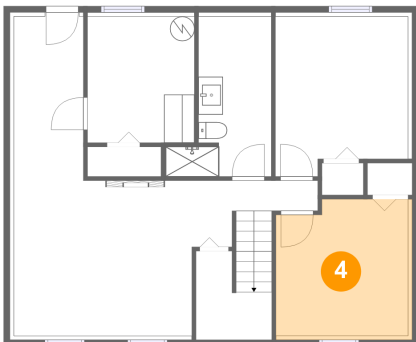

4 Floor 1 - Bedroom

Dimensions: 10'9" x 11'1"
Area: 122 sq. ft
Counted as living area: Yes

Heated: Yes
Finished: Yes
Enclosed: Yes
Contiguous: Yes
Permitted: Yes
Wet space: No
Addition: No
Conversion: No