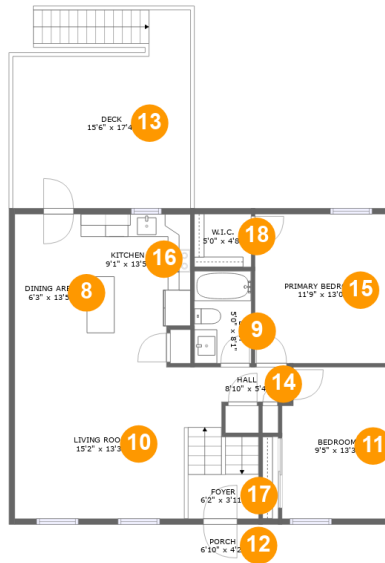

7 3rd Street, Washington Boro, Lancaster County, Pennsylvania, United States, 17582

Room dimensions

Floor 2

Total sqft: 1185 Living area: 935

#		Dimensions	sqft	Counted as living area
8	Dining Area	6'3" x 13'5"	84 sq. ft	Yes
9	Bath	5'0" x 8'1"	40 sq. ft	Yes
10	Living Room	15'2" x 13'3"	201 sq. ft	Yes
11	Bedroom	9'5" x 13'3"	121 sq. ft	Yes
12	Porch	6'10" x 4'2"	28 sq. ft	No
13	Deck	15'6" x 17'4"	222 sq. ft	No
14	Hall	8'10" x 5'4"	56 sq. ft	Yes
15	Primary Bedroom	11'9" x 13'0"	154 sq. ft	Yes
16	Kitchen	9'1" x 13'5"	114 sq. ft	Yes
17	Foyer	6'2" x 3'11"	24 sq. ft	Yes
18	W.I.C.	5'0" x 4'8"	23 sq. ft	Yes