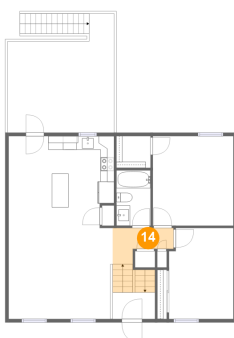

14 Floor 2 - Hall

Dimensions: 8'10" x 5'4"
Area: 56 sq. ft
Counted as living area: Yes

Heated: Yes
Finished: Yes
Enclosed: Yes
Contiguous: Yes
Permitted: Yes
Wet space: No
Addition: No
Conversion: No