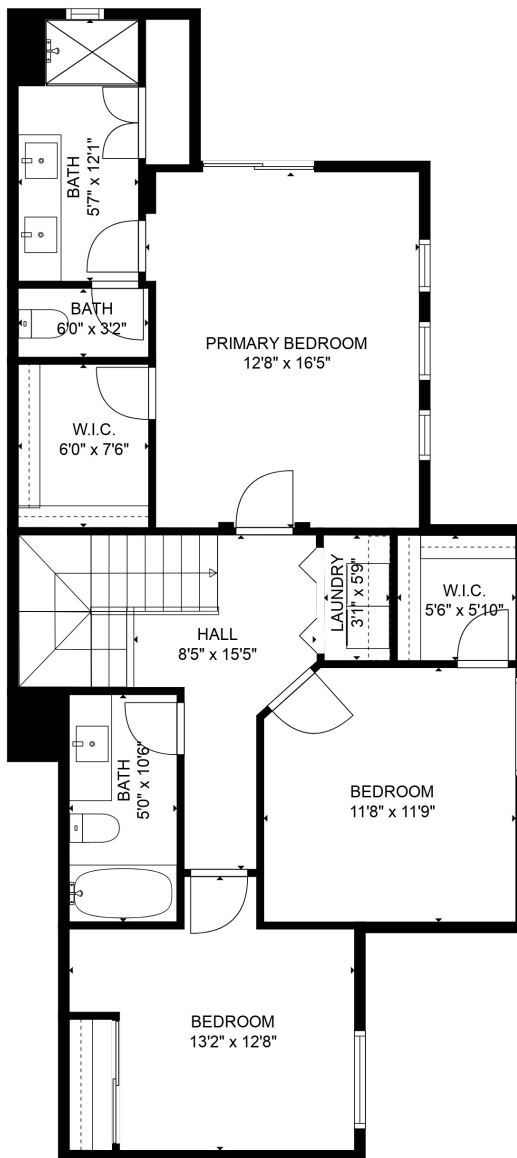

FLOOR 1

FLOOR 2

TOTAL: 1435 sq. ft
 FLOOR 1: 538 sq. ft, FLOOR 2: 897 sq. ft
 EXCLUDED AREAS: GARAGE: 421 sq. ft

SIZES AND DIMENSIONS ARE APPROXIMATE, ACTUAL MAY VARY.

TOTAL: 1435 sq. ft

FLOOR 1: 538 sq. ft, FLOOR 2: 897 sq. ft

EXCLUDED AREAS: GARAGE: 421 sq. ft

SIZES AND DIMENSIONS ARE APPROXIMATE, ACTUAL MAY VARY.

TOTAL: 1435 sq. ft

FLOOR 1: 538 sq. ft, FLOOR 2: 897 sq. ft

EXCLUDED AREAS: GARAGE: 421 sq. ft

SIZES AND DIMENSIONS ARE APPROXIMATE, ACTUAL MAY VARY.