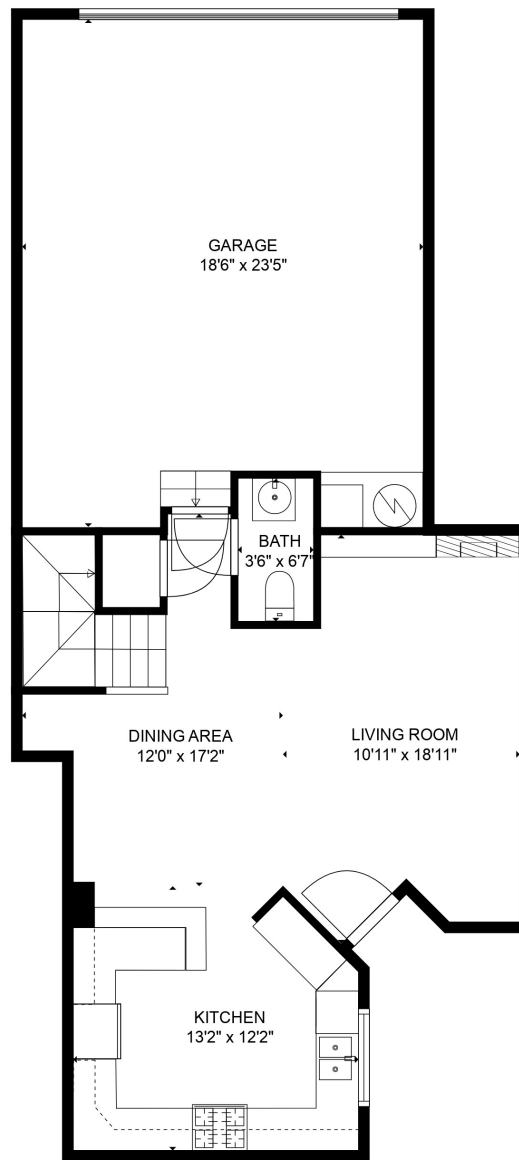

FLOOR 1

FLOOR 2

TOTAL: 1435 sq. ft
 FLOOR 1: 538 sq. ft, FLOOR 2: 897 sq. ft
 EXCLUDED AREAS: GARAGE: 421 sq. ft

SIZES AND DIMENSIONS ARE APPROXIMATE, ACTUAL MAY VARY.

TOTAL: 1435 sq. ft

FLOOR 1: 538 sq. ft, FLOOR 2: 897 sq. ft

EXCLUDED AREAS: GARAGE: 421 sq. ft

SIZES AND DIMENSIONS ARE APPROXIMATE, ACTUAL MAY VARY.

TOTAL: 1435 sq. ft

FLOOR 1: 538 sq. ft, FLOOR 2: 897 sq. ft

EXCLUDED AREAS: GARAGE: 421 sq. ft

SIZES AND DIMENSIONS ARE APPROXIMATE, ACTUAL MAY VARY.