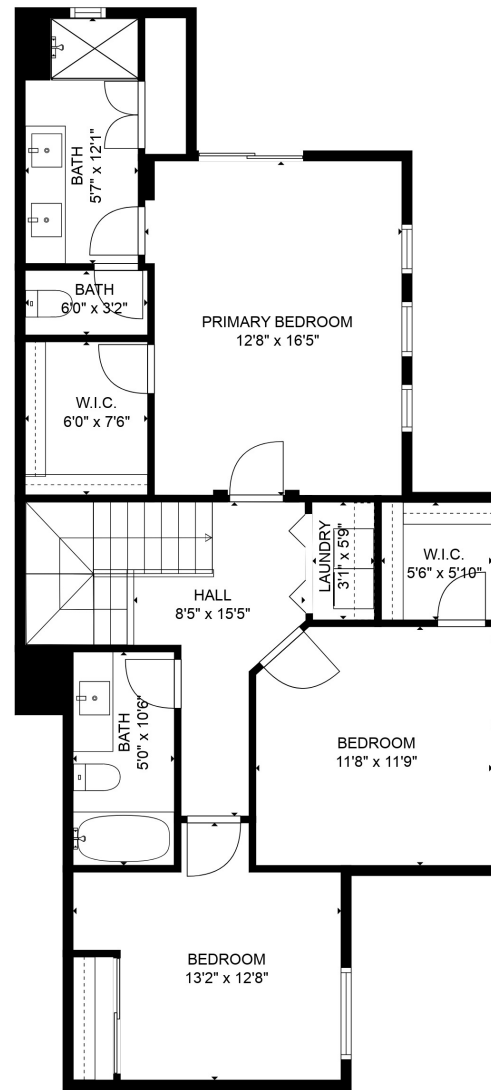

FLOOR 1

FLOOR 2

TOTAL: 1435 sq. ft
 FLOOR 1: 538 sq. ft, FLOOR 2: 897 sq. ft
 EXCLUDED AREAS: GARAGE: 421 sq. ft

SIZES AND DIMENSIONS ARE APPROXIMATE, ACTUAL MAY VARY.

TOTAL: 1435 sq. ft

FLOOR 1: 538 sq. ft, FLOOR 2: 897 sq. ft

EXCLUDED AREAS: GARAGE: 421 sq. ft

SIZES AND DIMENSIONS ARE APPROXIMATE, ACTUAL MAY VARY.

TOTAL: 1435 sq. ft

FLOOR 1: 538 sq. ft, FLOOR 2: 897 sq. ft

EXCLUDED AREAS: GARAGE: 421 sq. ft

SIZES AND DIMENSIONS ARE APPROXIMATE, ACTUAL MAY VARY.