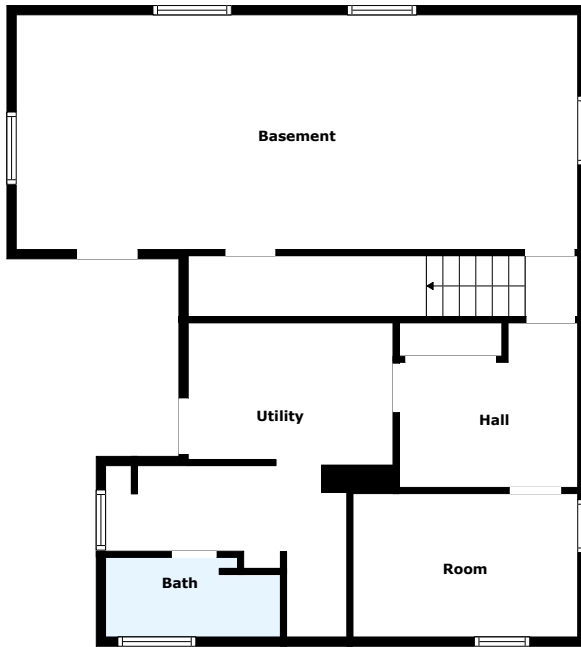

Home report

Heyburn Avenue 635
Twin Falls

Highlights

1 Kitchen

1 Living room

2 Bedroom

2 Bath

21 Doors

Heliport, 2.3 mi

Floor plan

Floor 1

Floor 2

Measurements Provided Are For Informational Purposes Only And My Not Be Accurate.

Appendix 1: Data sheet

Utility - 1	Room - 1	Bath - 2
Hall - 2	Basement - 1	LivingRoom - 1
Dining - 1	Kitchen - 1	Bedroom - 2
Bedroom - Master - 1		