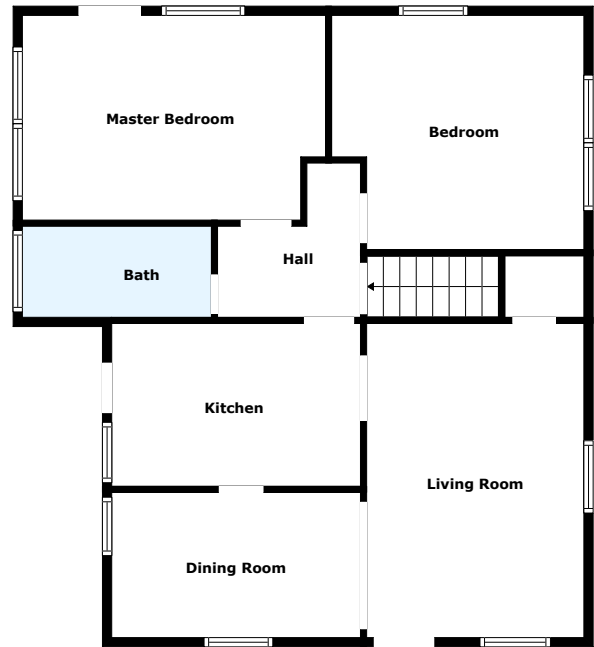

Home report

Heyburn Avenue 635
Twin Falls

Highlights

1 Kitchen

1 Living room

2 Bedroom

2 Bath

21 Doors

Heliport, 2.3 mi

Floor plan

Floor 1

Floor 2

Measurements Provided Are For Informational Purposes Only And My Not Be Accurate.

Appendix 1: Data sheet

Utility - 1	Room - 1	Bath - 2
Hall - 2	Basement - 1	LivingRoom - 1
Dining - 1	Kitchen - 1	Bedroom - 2
Bedroom - Master - 1		