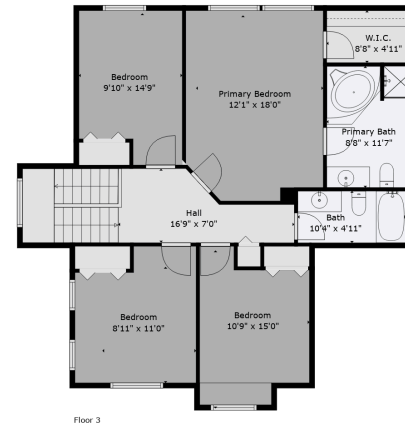

## Estimated Areas:

Below Main: 1132 sq. ft  
Main Floor: 1172 sq. ft  
Above Main: 1127 sq. ft  
**Total: 3431 Sq. Ft**

**Estimated Areas:**  
 Below Main: 1132 sq. ft  
 Main Floor: 1172 sq. ft  
 Above Main: 1127 sq. ft  
**Total: 3431 Sq. Ft**

### Estimated Areas:

Below Main: 1132 sq. ft  
 Main Floor: 1172 sq. ft  
Above Main: 1127 sq. ft  
**Total: 3431 Sq. Ft**

**Estimated Areas:**  
 Below Main: 1132 sq. ft  
 Main Floor: 1172 sq. ft  
 Above Main: 1127 sq. ft  
**Total: 3431 Sq. Ft**