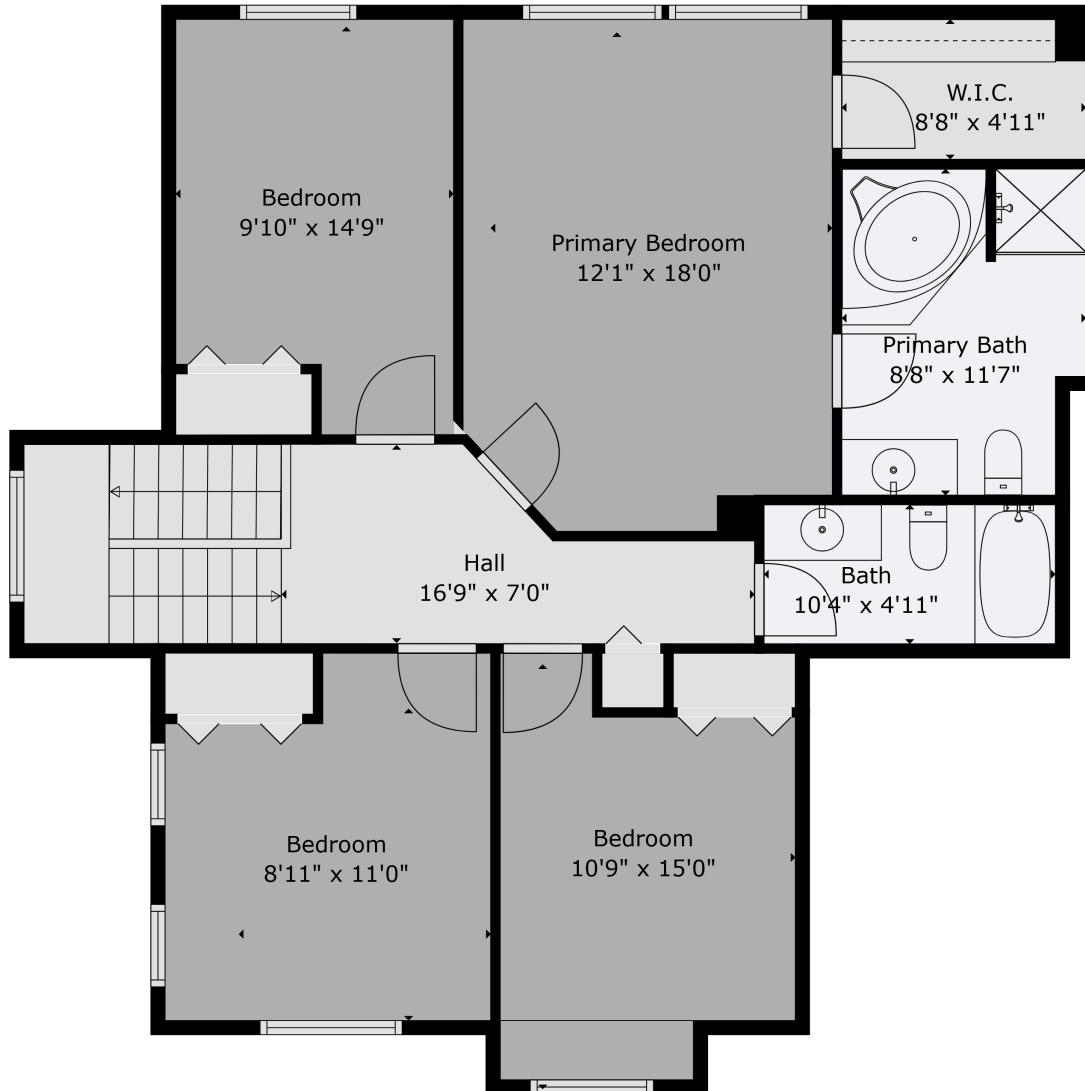

## Estimated Areas:

Below Main: 1132 sq. ft  
Main Floor: 1172 sq. ft  
Above Main: 1127 sq. ft  
**Total: 3431 Sq. Ft**

**Estimated Areas:**  
 Below Main: 1132 sq. ft  
 Main Floor: 1172 sq. ft  
 Above Main: 1127 sq. ft  
**Total: 3431 Sq. Ft**

### Estimated Areas:

Below Main: 1132 sq. ft  
 Main Floor: 1172 sq. ft  
Above Main: 1127 sq. ft  
**Total: 3431 Sq. Ft**

**Estimated Areas:**  
 Below Main: 1132 sq. ft  
 Main Floor: 1172 sq. ft  
 Above Main: 1127 sq. ft  
**Total: 3431 Sq. Ft**