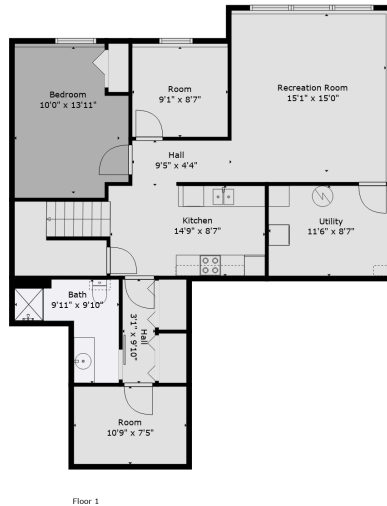

## Estimated Areas:

Below Main: 1132 sq. ft  
Main Floor: 1172 sq. ft  
Above Main: 1127 sq. ft  
**Total: 3431 Sq. Ft**

**Estimated Areas:**  
 Below Main: 1132 sq. ft  
 Main Floor: 1172 sq. ft  
 Above Main: 1127 sq. ft  
**Total: 3431 Sq. Ft**

### Estimated Areas:

Below Main: 1132 sq. ft  
 Main Floor: 1172 sq. ft  
Above Main: 1127 sq. ft  
**Total: 3431 Sq. Ft**

**Estimated Areas:**  
 Below Main: 1132 sq. ft  
 Main Floor: 1172 sq. ft  
 Above Main: 1127 sq. ft  
**Total: 3431 Sq. Ft**