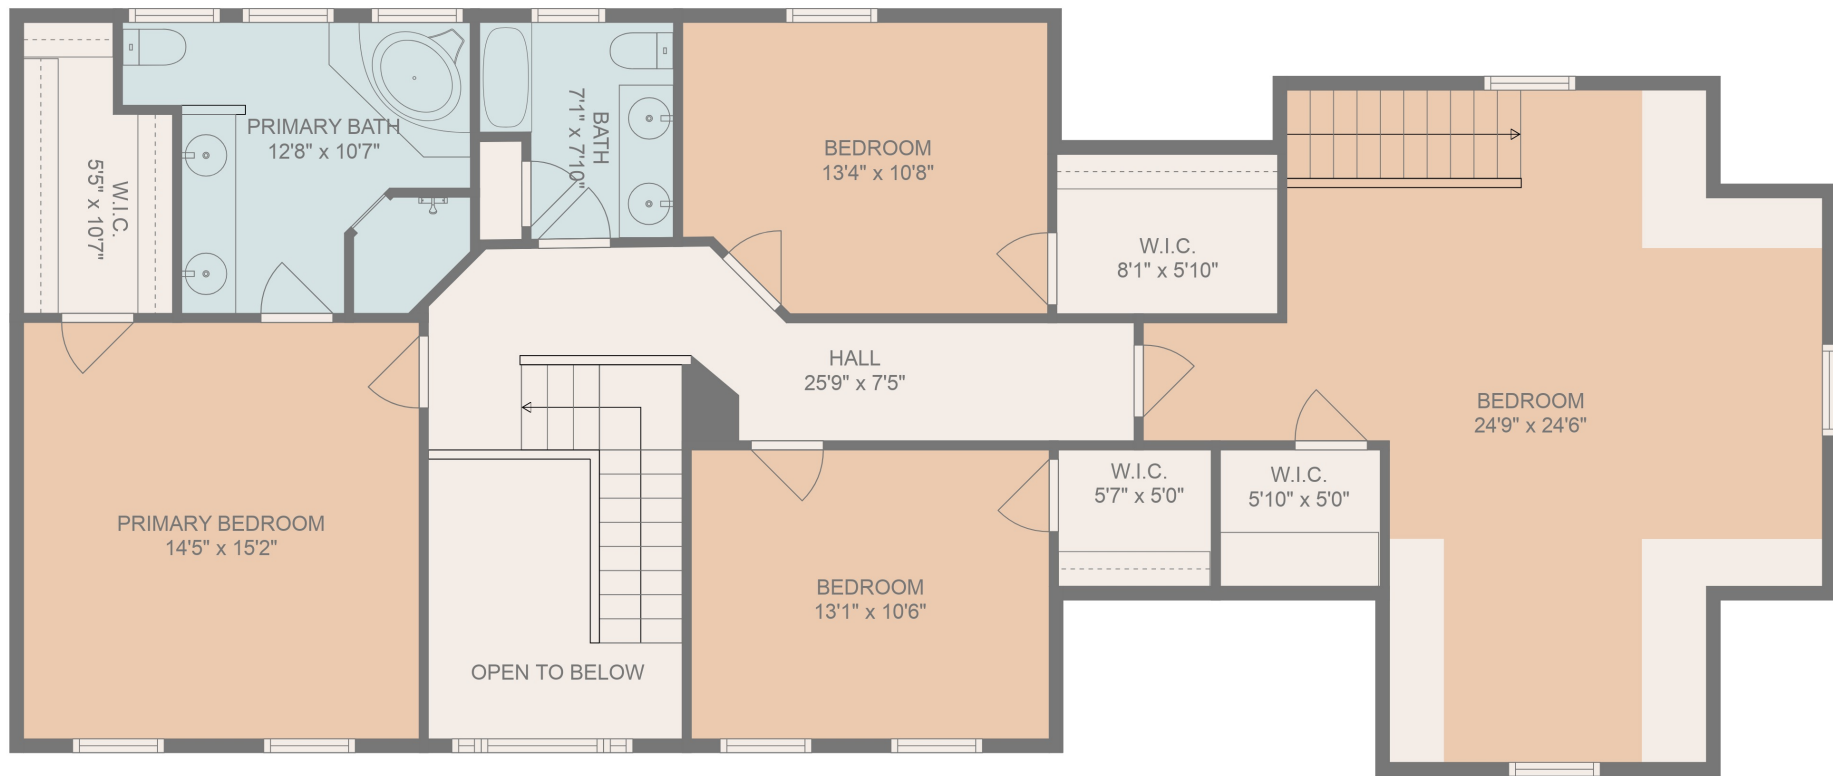

Total scanned area: 4791 sq. ft

MEASUREMENTS ARE CALCULATED BY CUBICASA TECHNOLOGY. DEEMED HIGHLY RELIABLE BUT NOT GUARANTEED.

Total scanned area: 4791 sq. ft

MEASUREMENTS ARE CALCULATED BY CUBICASA TECHNOLOGY. DEEMED HIGHLY RELIABLE BUT NOT GUARANTEED.