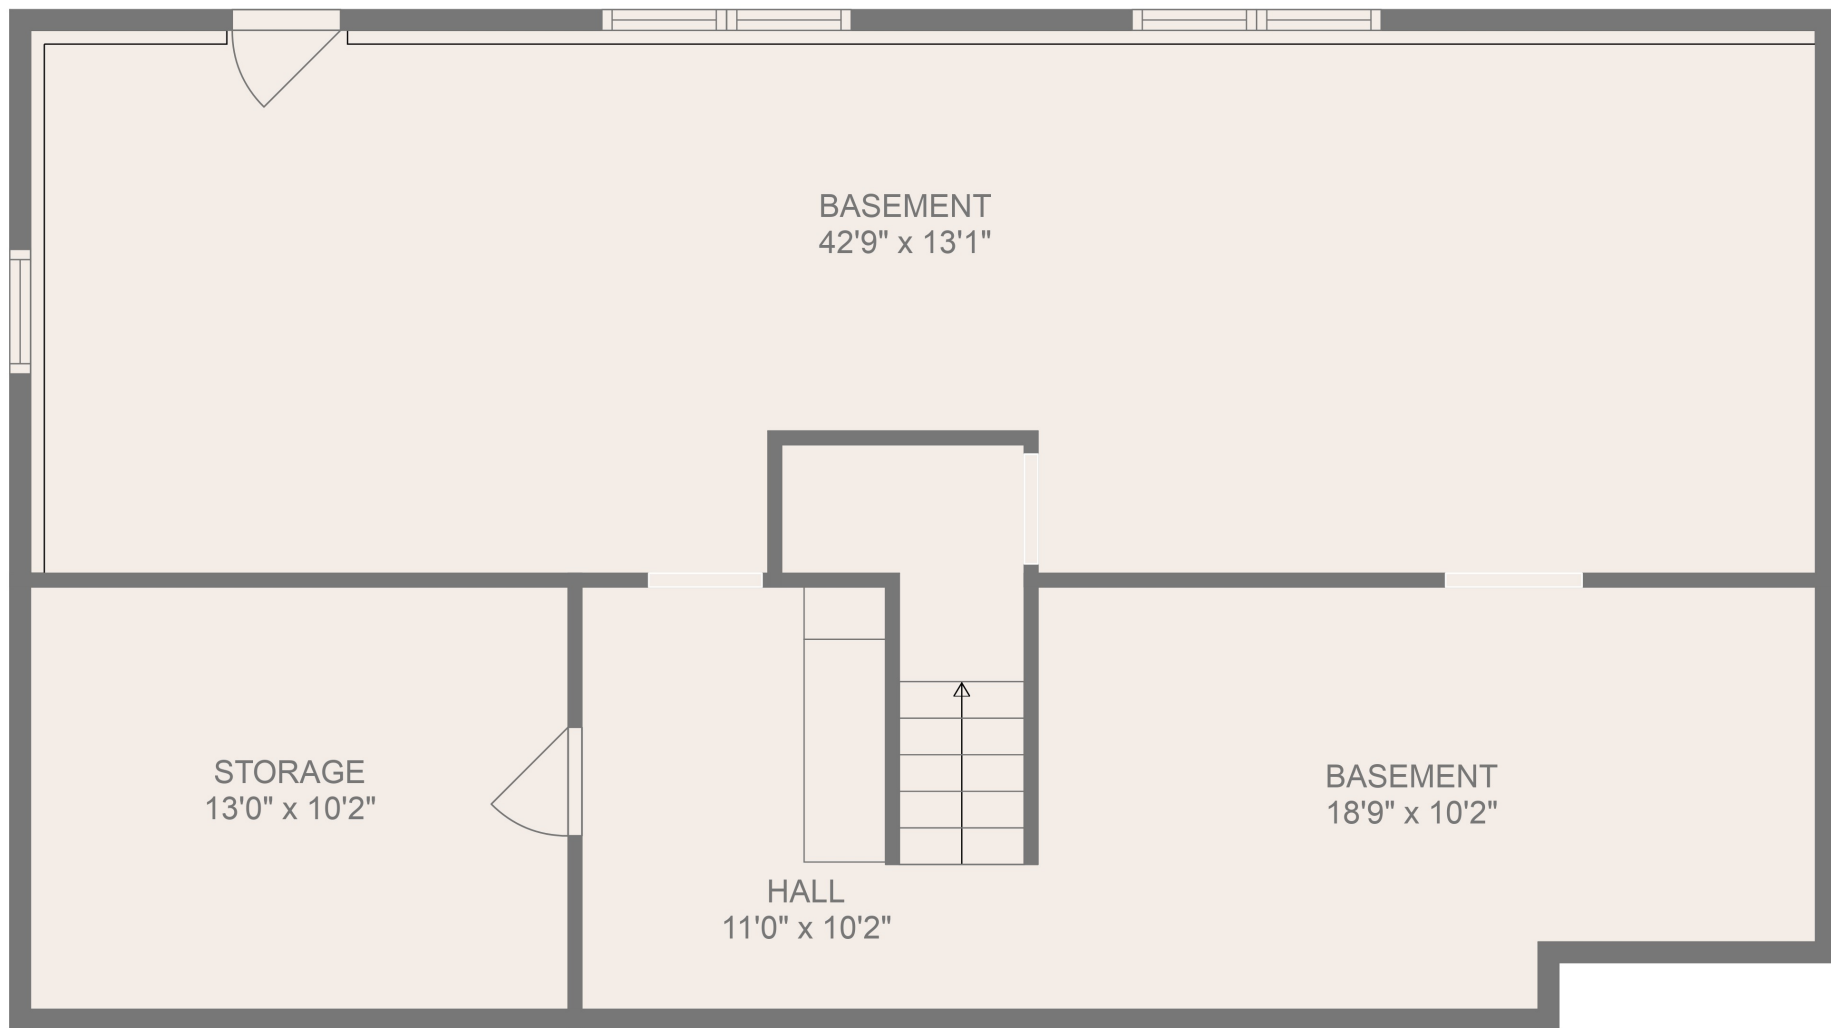

Total scanned area: 4791 sq. ft

MEASUREMENTS ARE CALCULATED BY CUBICASA TECHNOLOGY. DEEMED HIGHLY RELIABLE BUT NOT GUARANTEED.

Total scanned area: 4791 sq. ft

MEASUREMENTS ARE CALCULATED BY CUBICASA TECHNOLOGY. DEEMED HIGHLY RELIABLE BUT NOT GUARANTEED.