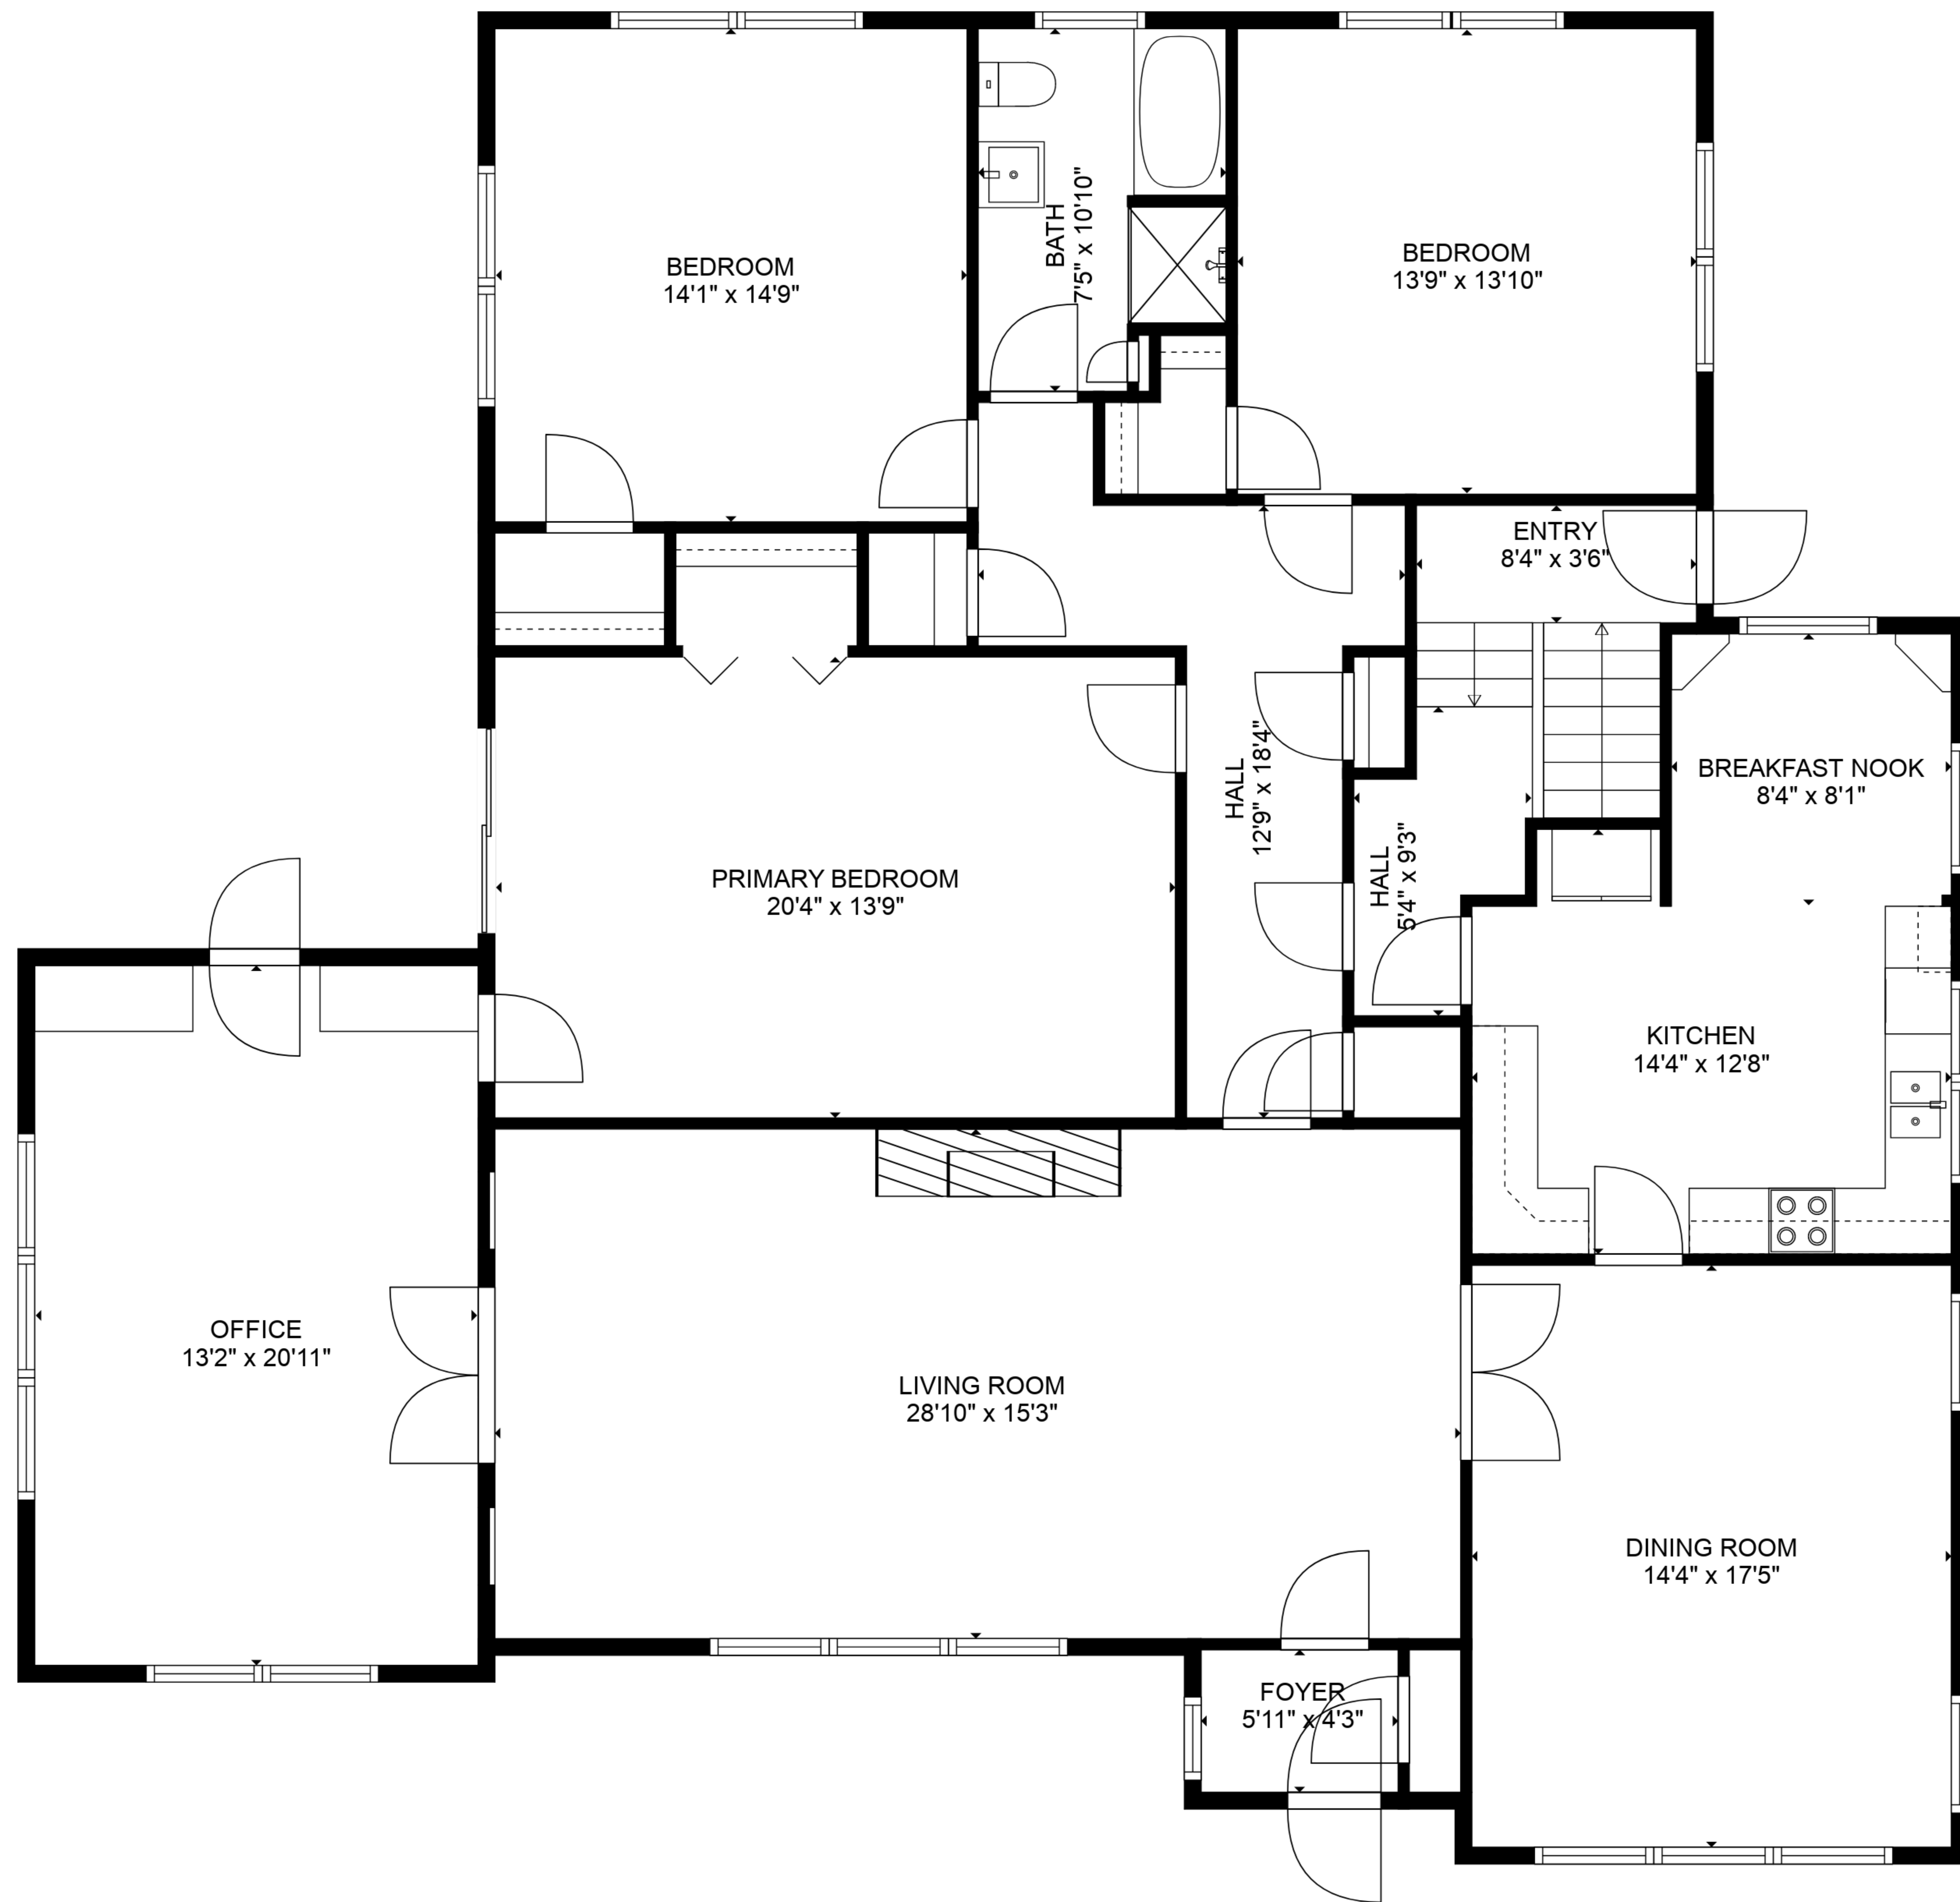

TOTAL: 3708 sq. ft

BELOW GROUND: 1338 sq. ft, FLOOR 2: 2370 sq. ft

EXCLUDED AREAS: ELECTRICAL ROOM: 101 sq. ft

TOTAL: 3708 sq. ft
 BELOW GROUND: 1338 sq. ft, FLOOR 2: 2370 sq. ft
 EXCLUDED AREAS: ELECTRICAL ROOM: 101 sq. ft

TOTAL: 3708 sq. ft
 BELOW GROUND: 1338 sq. ft, FLOOR 2: 2370 sq. ft
 EXCLUDED AREAS: ELECTRICAL ROOM: 101 sq. ft