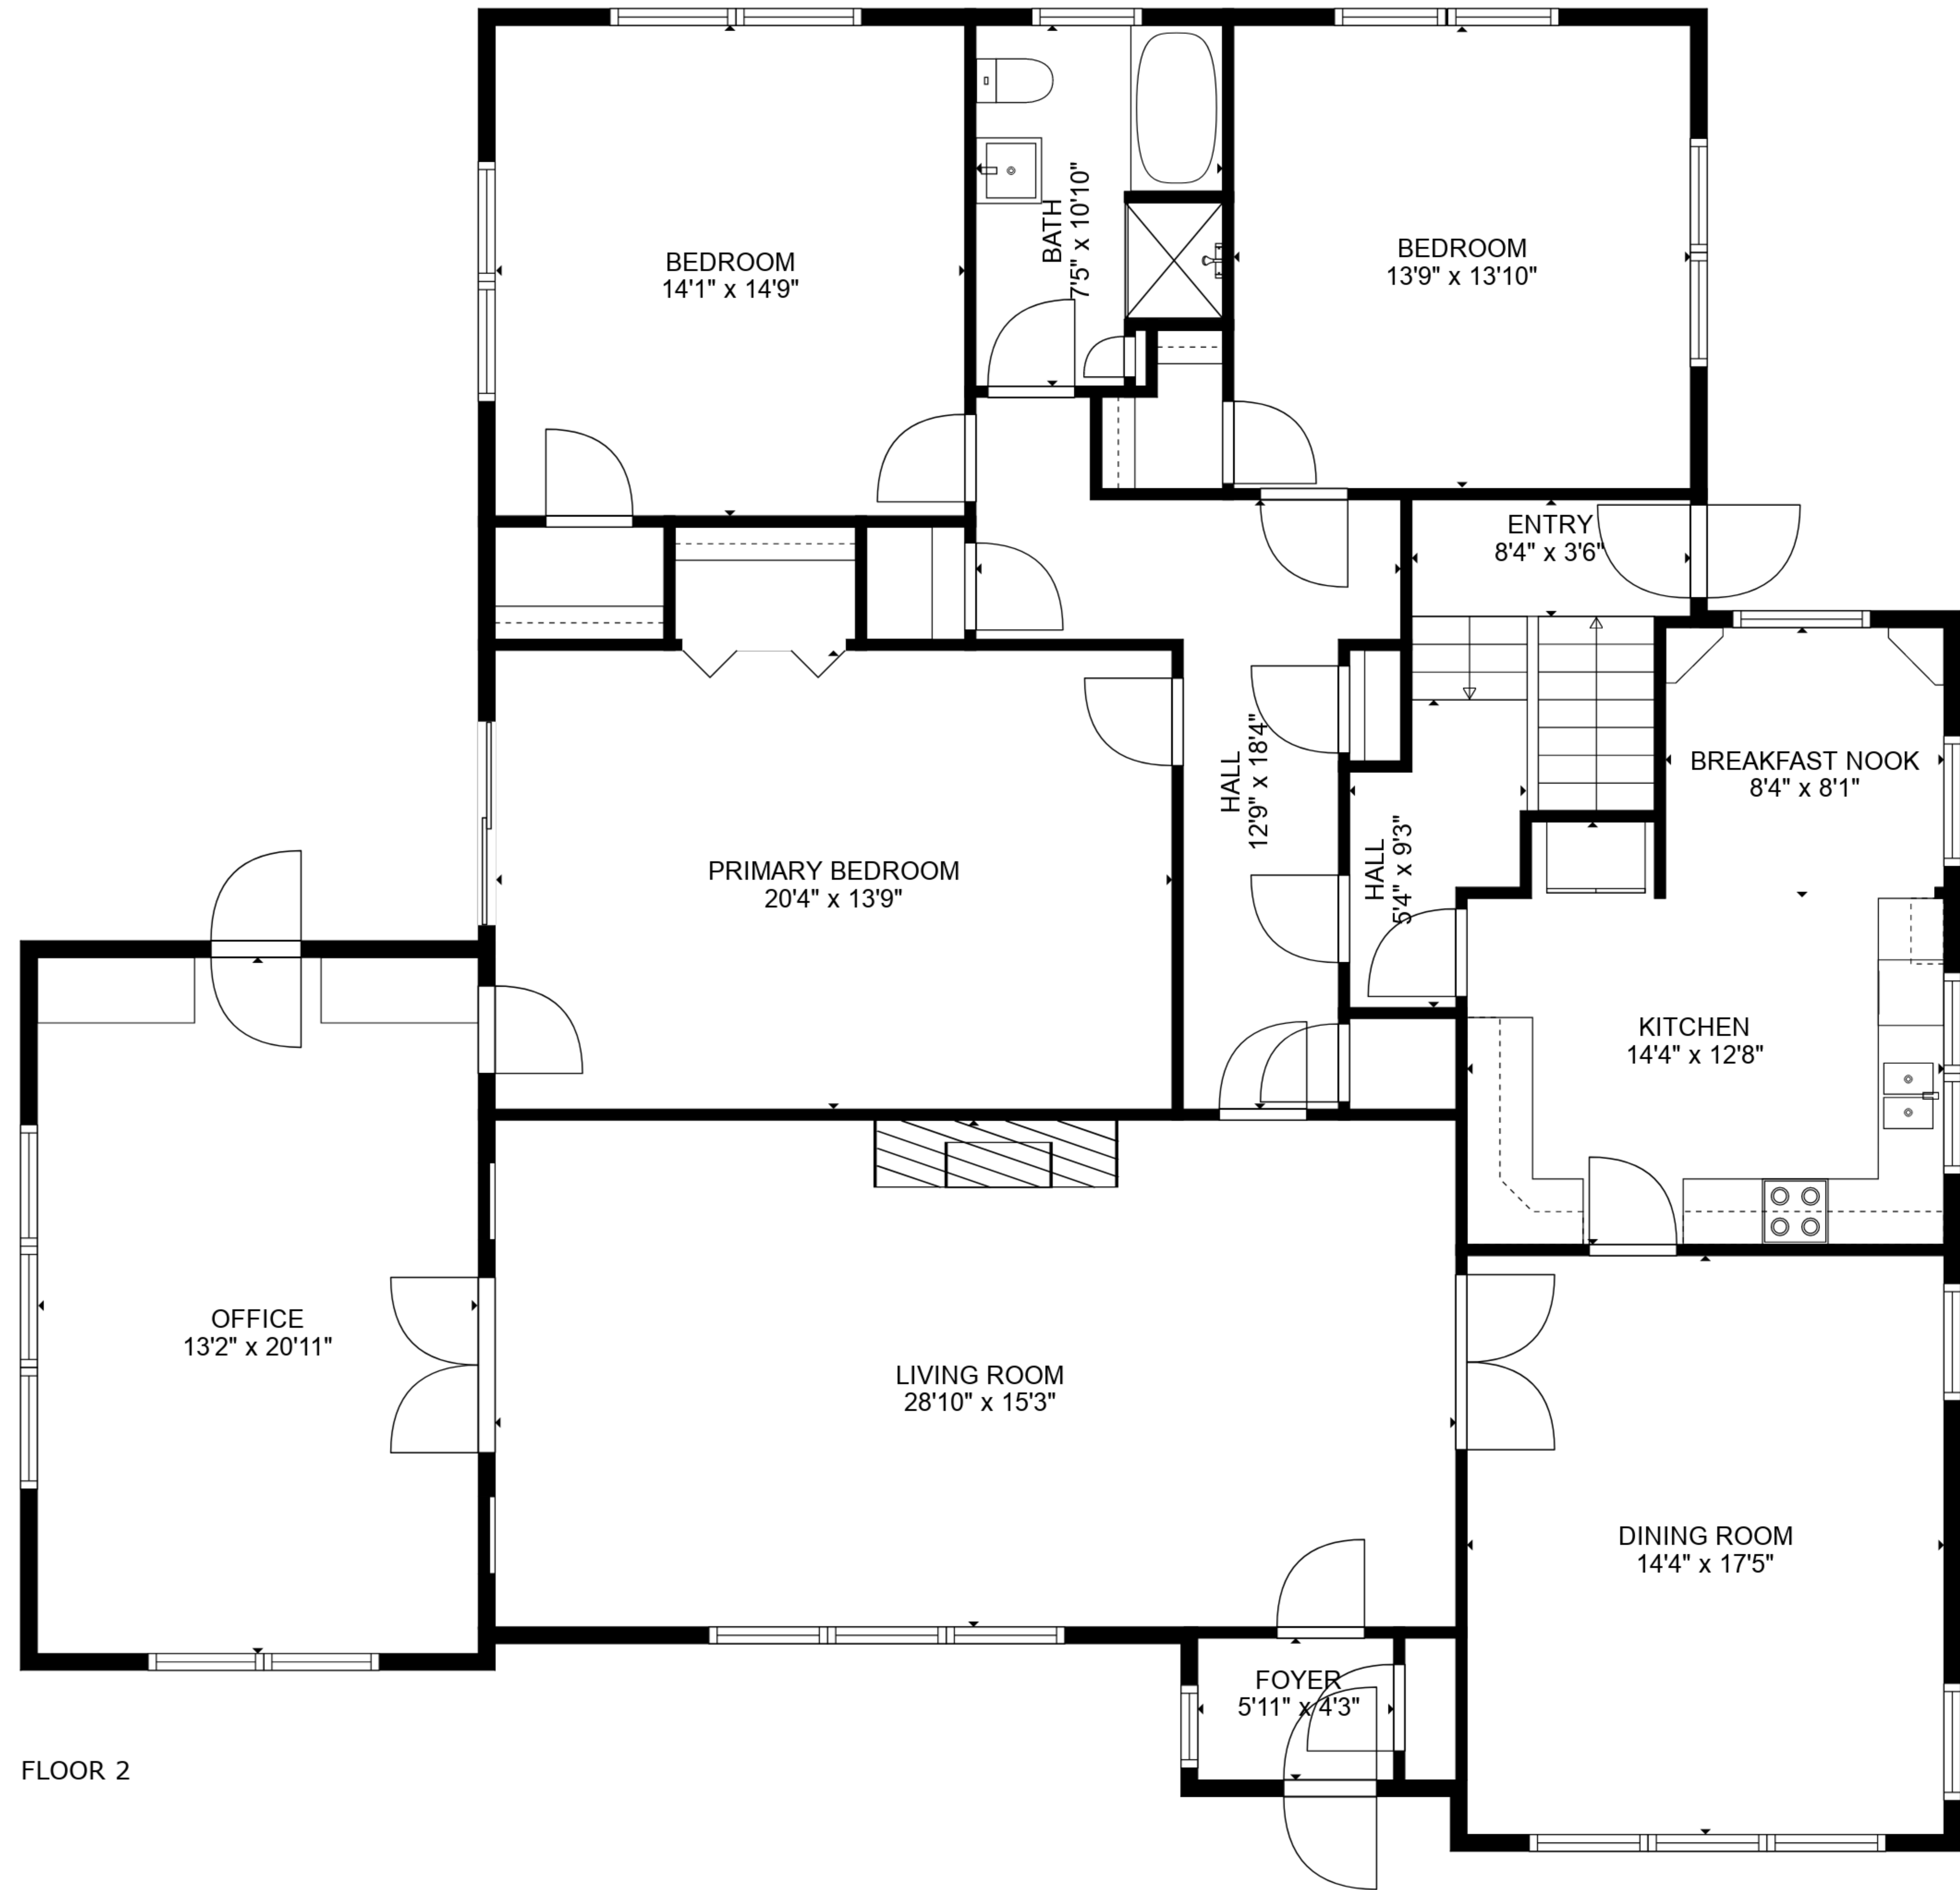

TOTAL: 3708 sq. ft

BELOW GROUND: 1338 sq. ft, FLOOR 2: 2370 sq. ft

EXCLUDED AREAS: ELECTRICAL ROOM: 101 sq. ft

TOTAL: 3708 sq. ft
 BELOW GROUND: 1338 sq. ft, FLOOR 2: 2370 sq. ft
 EXCLUDED AREAS: ELECTRICAL ROOM: 101 sq. ft

TOTAL: 3708 sq. ft
 BELOW GROUND: 1338 sq. ft, FLOOR 2: 2370 sq. ft
 EXCLUDED AREAS: ELECTRICAL ROOM: 101 sq. ft