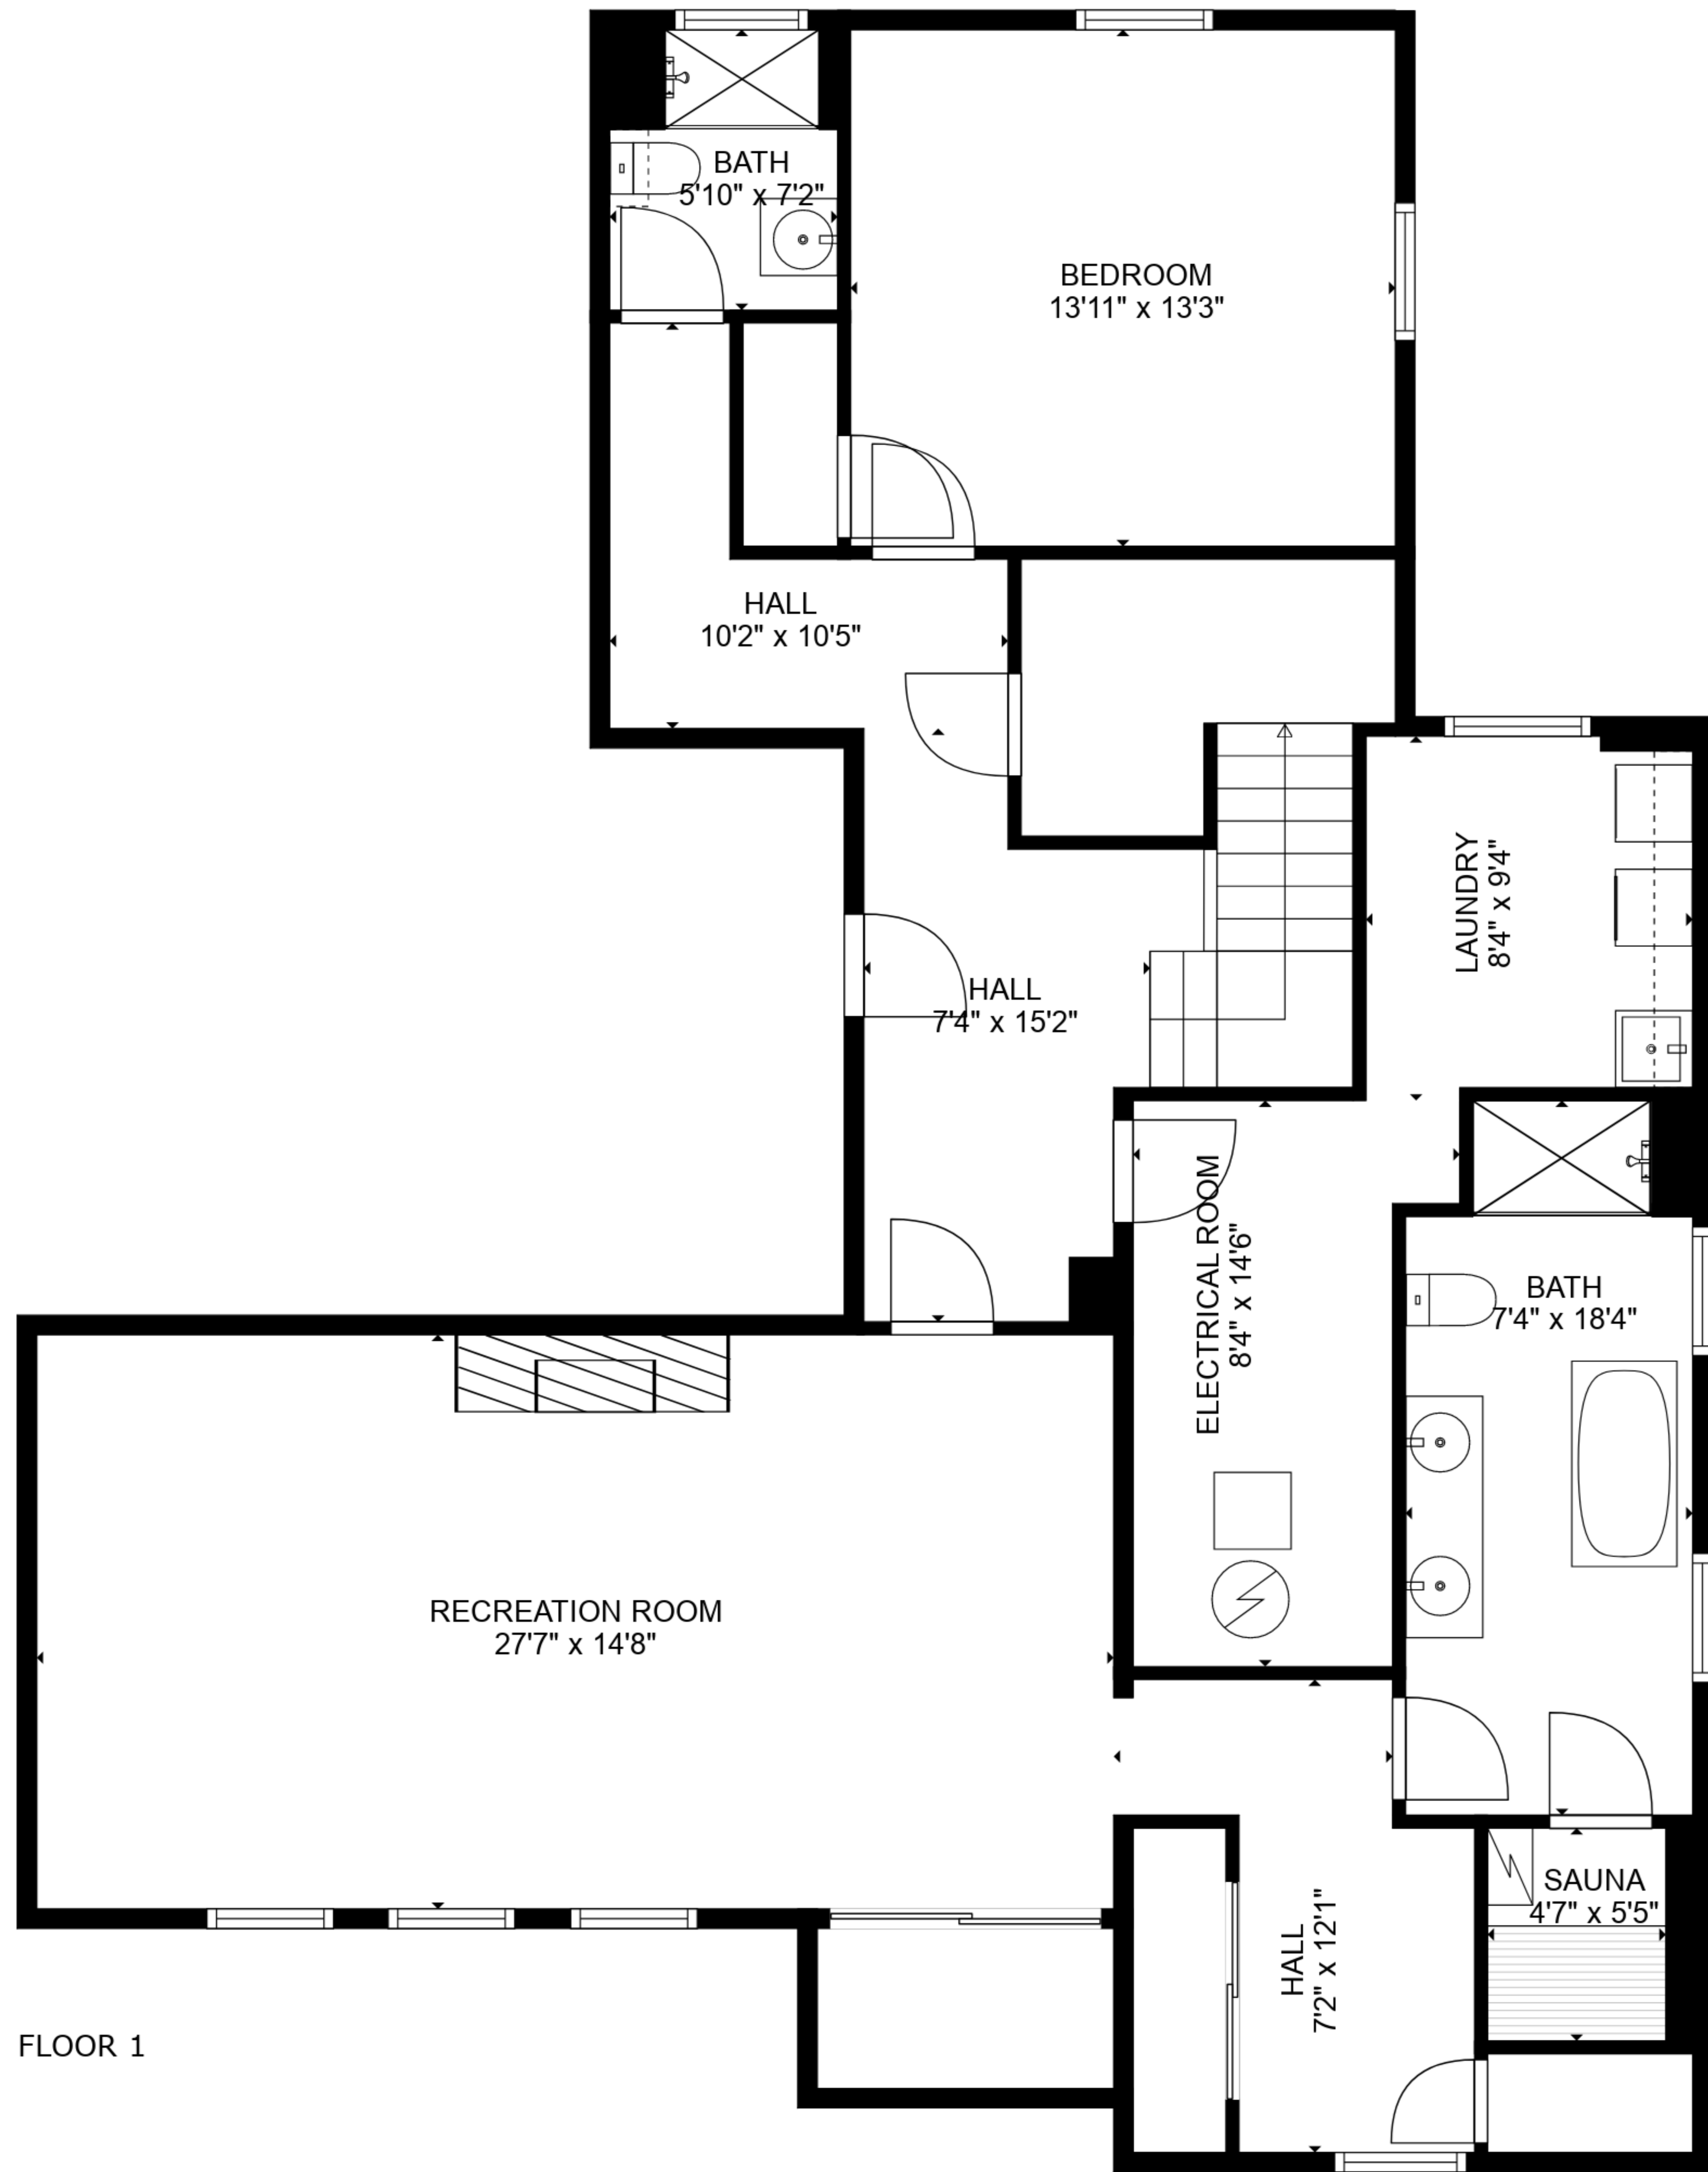

TOTAL: 3708 sq. ft

BELOW GROUND: 1338 sq. ft, FLOOR 2: 2370 sq. ft

EXCLUDED AREAS: ELECTRICAL ROOM: 101 sq. ft

TOTAL: 3708 sq. ft
 BELOW GROUND: 1338 sq. ft, FLOOR 2: 2370 sq. ft
 EXCLUDED AREAS: ELECTRICAL ROOM: 101 sq. ft

TOTAL: 3708 sq. ft
 BELOW GROUND: 1338 sq. ft, FLOOR 2: 2370 sq. ft
 EXCLUDED AREAS: ELECTRICAL ROOM: 101 sq. ft