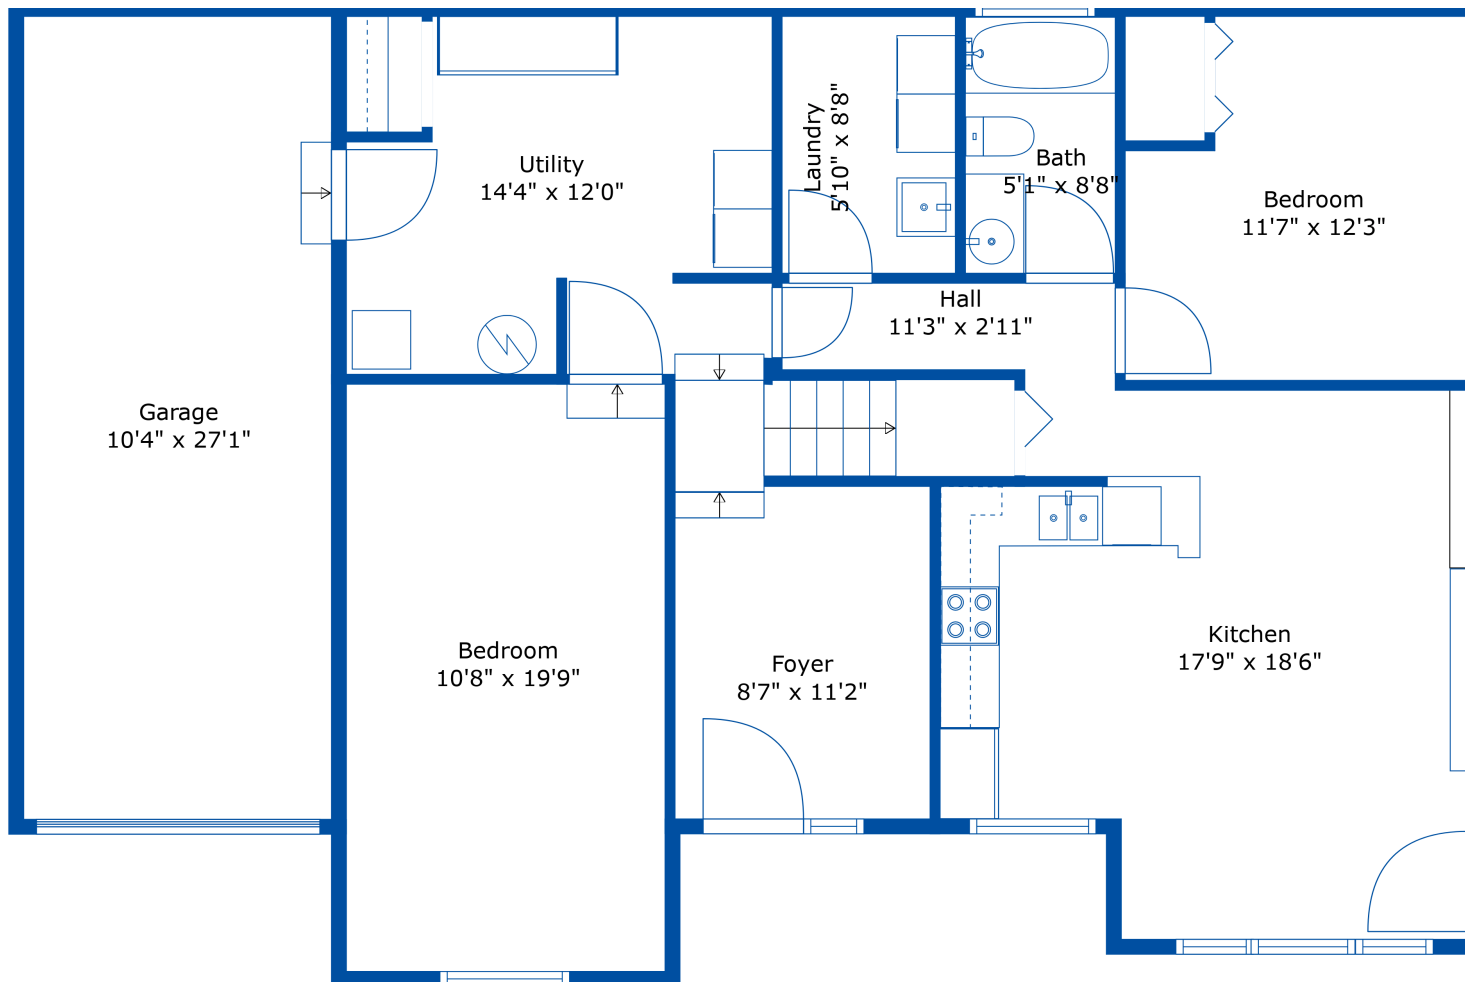

47838 Lindell Rd

Tim Wight
604-217-2388
timwight@remax.net

Estimated Areas:

Main Floor: 1198 sq. ft

Below Main: 1187 sq. ft

Total: 2385 Sq. Ft

47838 Lindell Rd

Tim Wight
604-217-2388
timwight@remax.net

Estimated Areas:

Main Floor: 1198 sq. ft
Below Main: 1187 sq. ft
Total: 2385 Sq. Ft

47838 Lindell Rd

Tim Wight

604-217-2388

timwight@remax.net

Estimated Areas:

Main Floor: 1198 sq. ft

Above Main: 1187 sq. ft

Total: 2385 Sq. Ft