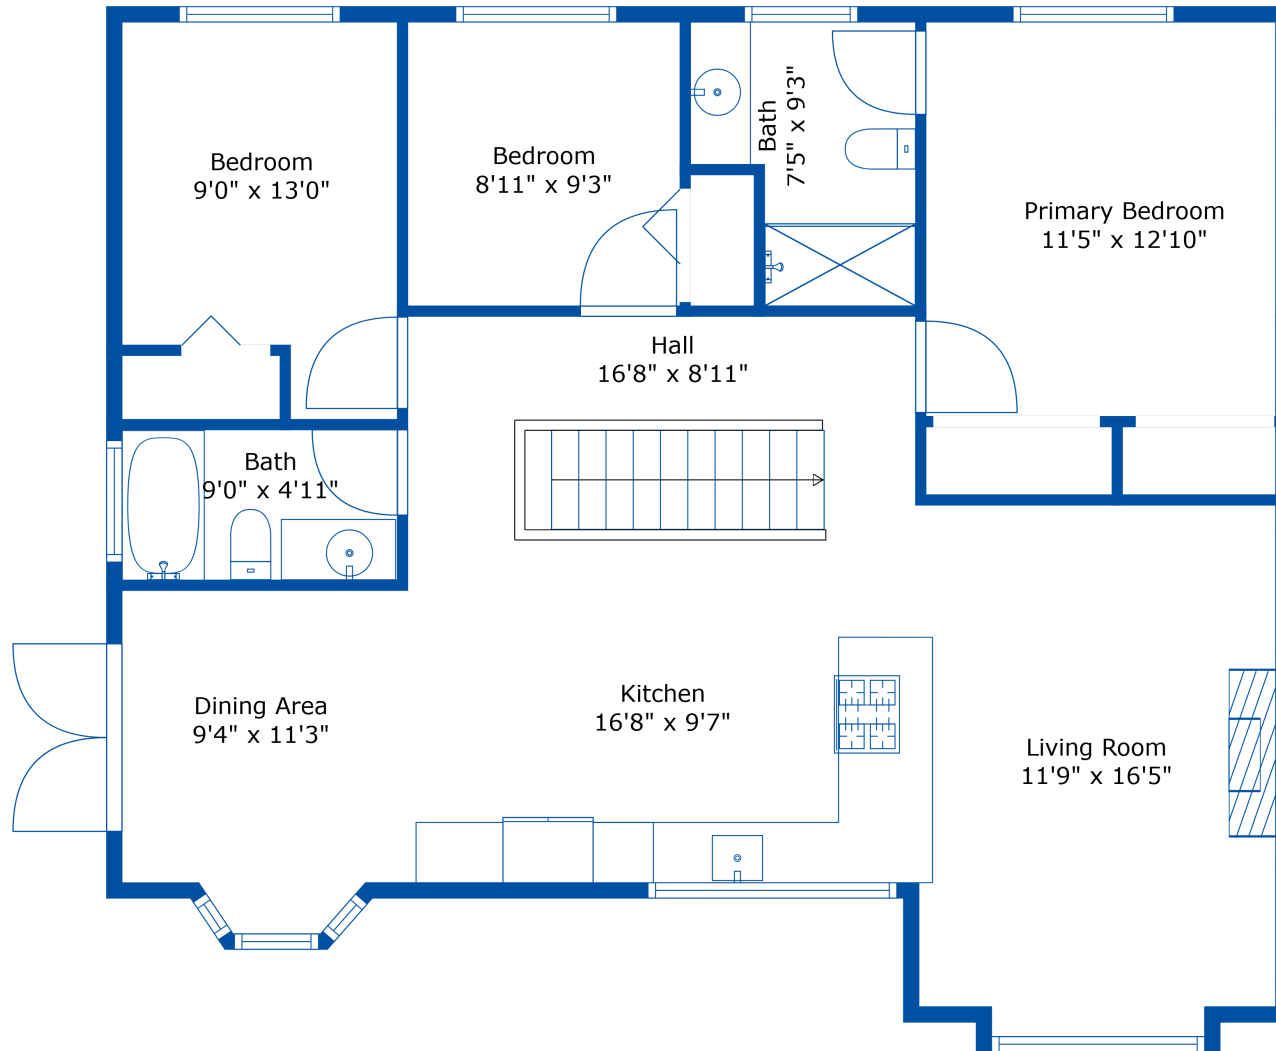

47838 Lindell Rd

Tim Wight
604-217-2388
timwight@remax.net

Estimated Areas:

Main Floor: 1198 sq. ft

Below Main: 1187 sq. ft

Total: 2385 Sq. Ft

47838 Lindell Rd

Tim Wight
604-217-2388
timwight@remax.net

Estimated Areas:

Main Floor: 1198 sq. ft
Below Main: 1187 sq. ft
Total: 2385 Sq. Ft

47838 Lindell Rd

Tim Wight

604-217-2388

timwight@remax.net

Estimated Areas:

Main Floor: 1198 sq. ft

Above Main: 1187 sq. ft

Total: 2385 Sq. Ft