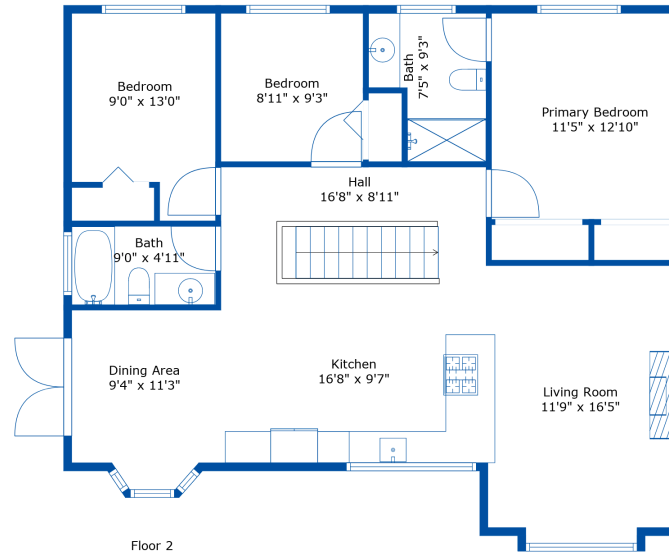

47838 Lindell Rd

Tim Wight
604-217-2388
timwight@remax.net

Estimated Areas:

Main Floor: 1198 sq. ft

Below Main: 1187 sq. ft

Total: 2385 Sq. Ft

47838 Lindell Rd

Tim Wight
604-217-2388
timwight@remax.net

Estimated Areas:

Main Floor: 1198 sq. ft
Below Main: 1187 sq. ft
Total: 2385 Sq. Ft

47838 Lindell Rd

Tim Wight

604-217-2388

timwight@remax.net

Estimated Areas:

Main Floor: 1198 sq. ft

Above Main: 1187 sq. ft

Total: 2385 Sq. Ft