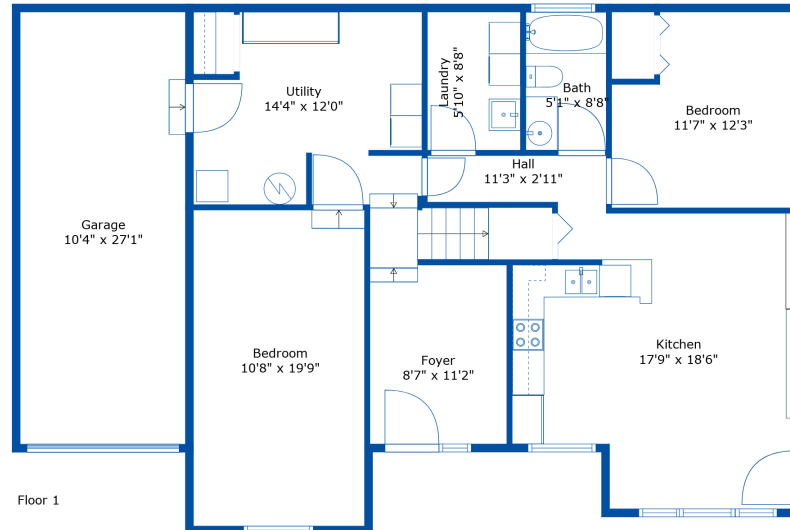

47838 Lindell Rd

Tim Wight
604-217-2388
timwight@remax.net

Estimated Areas:

Main Floor: 1198 sq. ft

Below Main: 1187 sq. ft

Total: 2385 Sq. Ft

47838 Lindell Rd

Tim Wight
604-217-2388
timwight@remax.net

Estimated Areas:

Main Floor: 1198 sq. ft
Below Main: 1187 sq. ft
Total: 2385 Sq. Ft

47838 Lindell Rd

Tim Wight

604-217-2388

timwight@remax.net

Estimated Areas:

Main Floor: 1198 sq. ft

Above Main: 1187 sq. ft

Total: 2385 Sq. Ft