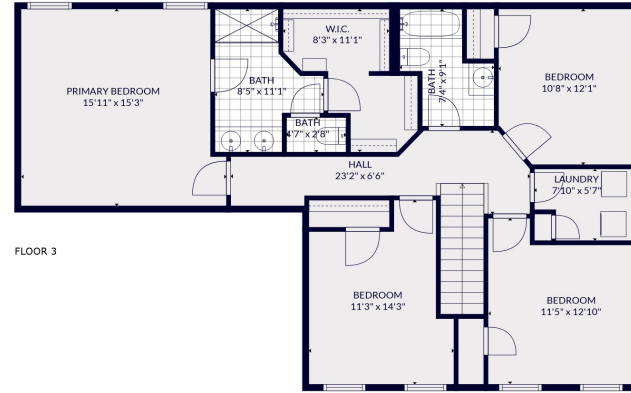

FLOOR 2

FLOOR 3

FLOOR 1

Total scanned area: 4237 sq. ft

MEASUREMENTS ARE CALCULATED BY CUBICASA TECHNOLOGY. DEEMED HIGHLY RELIABLE BUT NOT GUARANTEED.

Total scanned area: 4237 sq. ft

MEASUREMENTS ARE CALCULATED BY CUBICASA TECHNOLOGY. DEEMED HIGHLY RELIABLE BUT NOT GUARANTEED.

Total scanned area: 4237 sq. ft

MEASUREMENTS ARE CALCULATED BY CUBICASA TECHNOLOGY. DEEMED HIGHLY RELIABLE BUT NOT GUARANTEED.

Total scanned area: 4237 sq. ft

MEASUREMENTS ARE CALCULATED BY CUBICASA TECHNOLOGY. DEEMED HIGHLY RELIABLE BUT NOT GUARANTEED.