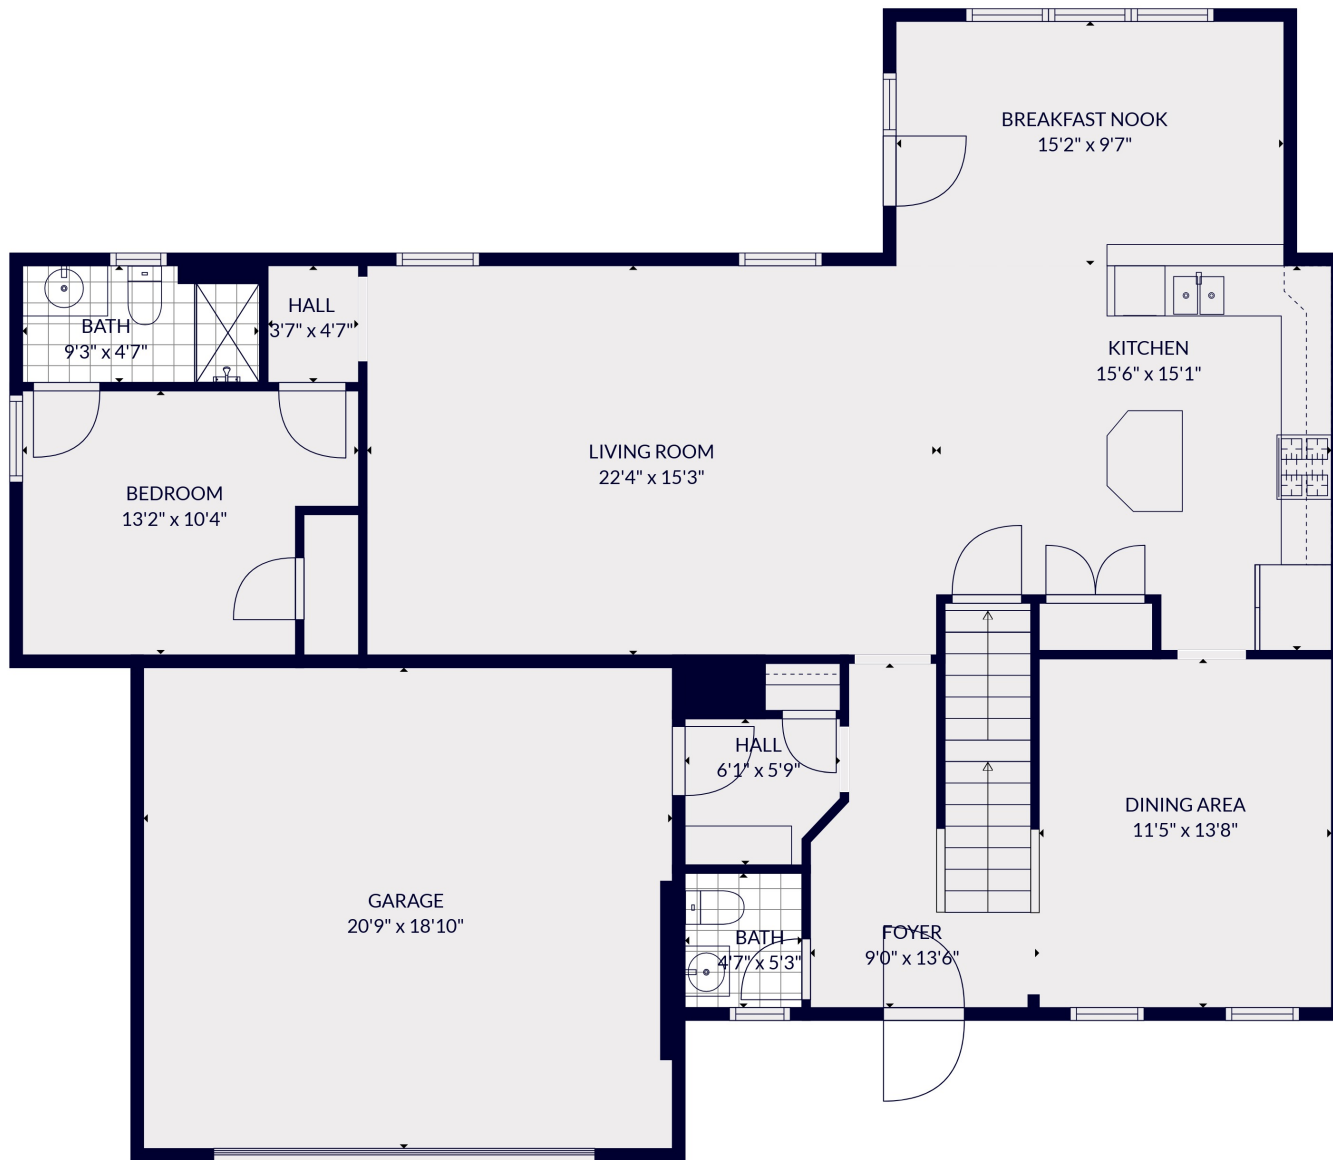

FLOOR 2

FLOOR 3

FLOOR 1

Total scanned area: 4237 sq. ft

MEASUREMENTS ARE CALCULATED BY CUBICASA TECHNOLOGY. DEEMED HIGHLY RELIABLE BUT NOT GUARANTEED.

Total scanned area: 4237 sq. ft

MEASUREMENTS ARE CALCULATED BY CUBICASA TECHNOLOGY. DEEMED HIGHLY RELIABLE BUT NOT GUARANTEED.

Total scanned area: 4237 sq. ft

MEASUREMENTS ARE CALCULATED BY CUBICASA TECHNOLOGY. DEEMED HIGHLY RELIABLE BUT NOT GUARANTEED.

Total scanned area: 4237 sq. ft

MEASUREMENTS ARE CALCULATED BY CUBICASA TECHNOLOGY. DEEMED HIGHLY RELIABLE BUT NOT GUARANTEED.