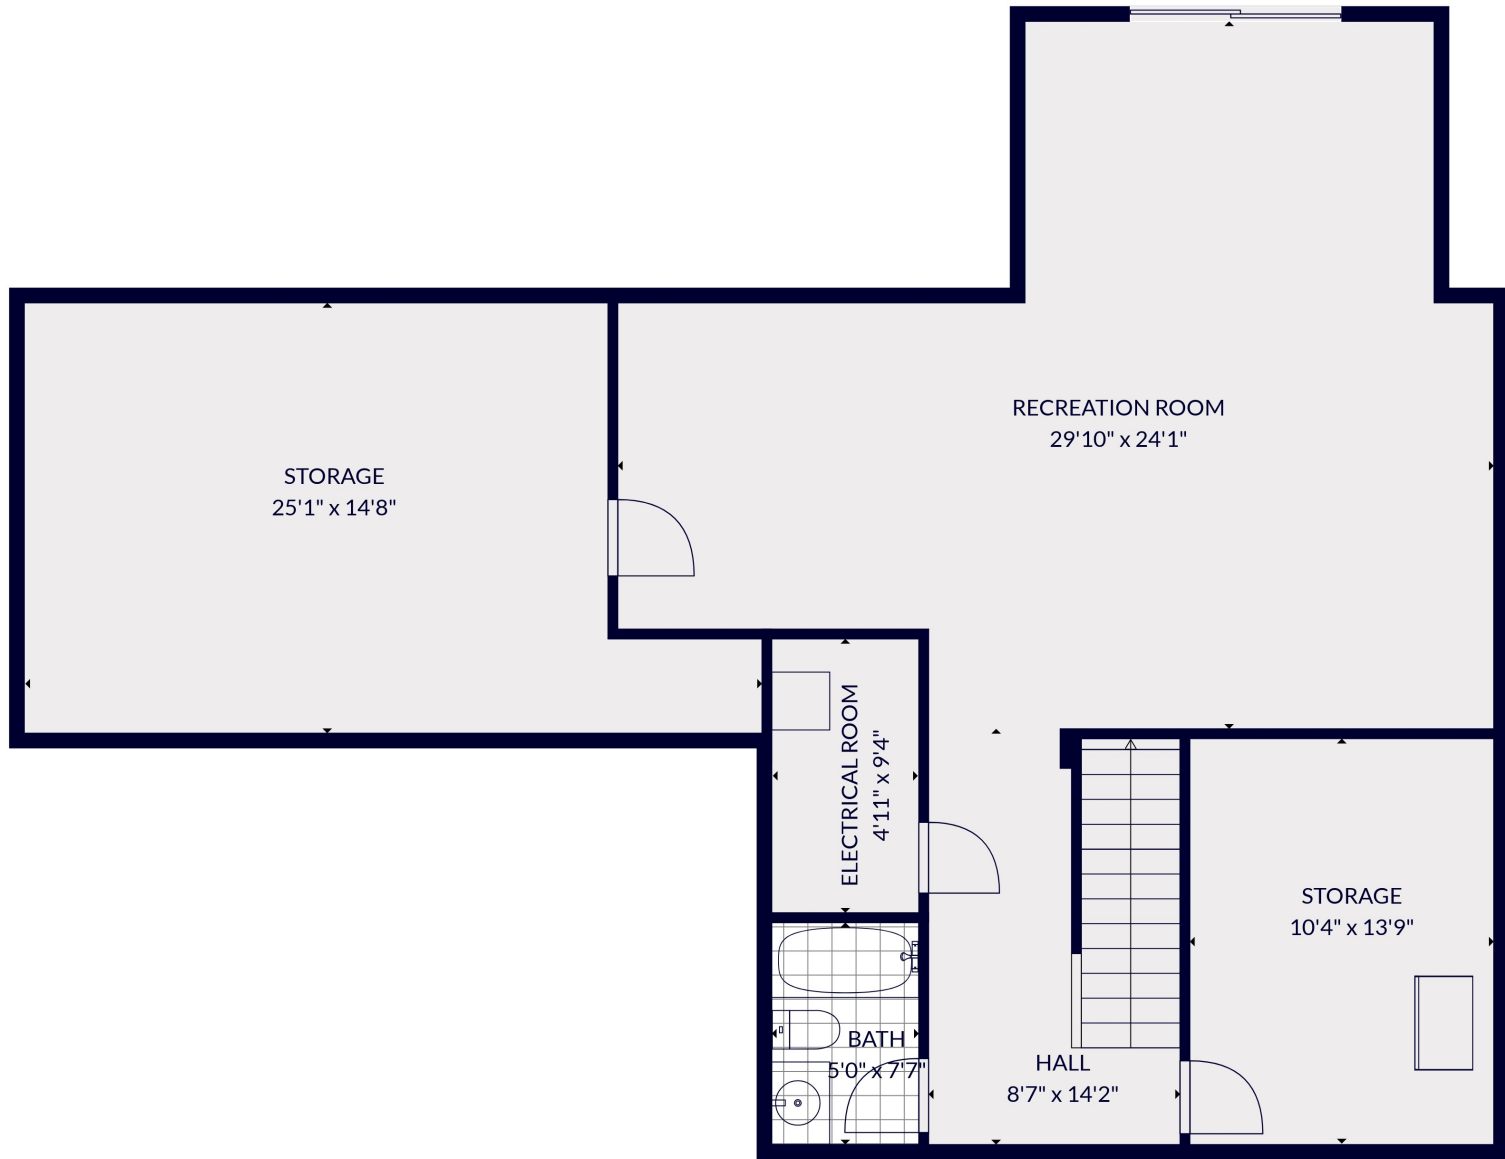

FLOOR 2

FLOOR 3

FLOOR 1

Total scanned area: 4237 sq. ft

MEASUREMENTS ARE CALCULATED BY CUBICASA TECHNOLOGY. DEEMED HIGHLY RELIABLE BUT NOT GUARANTEED.

Total scanned area: 4237 sq. ft

MEASUREMENTS ARE CALCULATED BY CUBICASA TECHNOLOGY. DEEMED HIGHLY RELIABLE BUT NOT GUARANTEED.

Total scanned area: 4237 sq. ft

MEASUREMENTS ARE CALCULATED BY CUBICASA TECHNOLOGY. DEEMED HIGHLY RELIABLE BUT NOT GUARANTEED.

Total scanned area: 4237 sq. ft

MEASUREMENTS ARE CALCULATED BY CUBICASA TECHNOLOGY. DEEMED HIGHLY RELIABLE BUT NOT GUARANTEED.