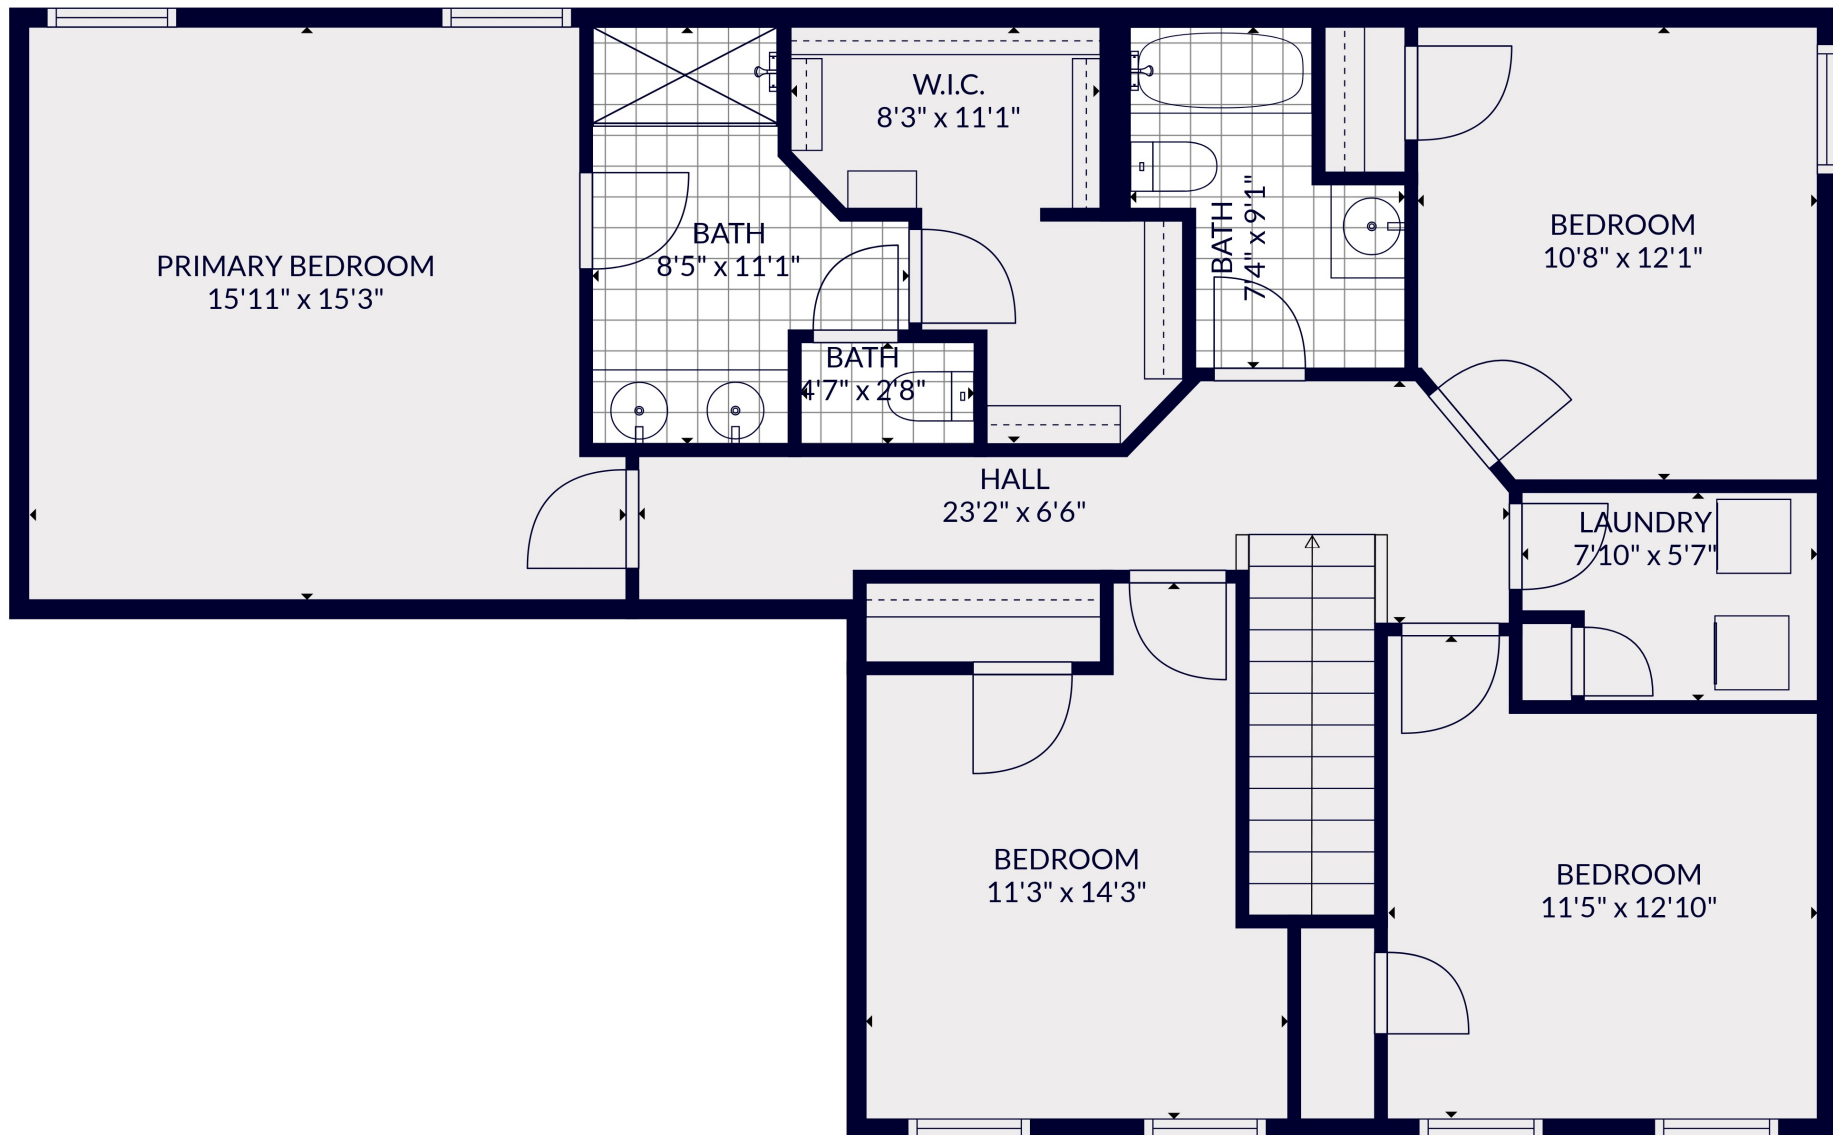

FLOOR 2

FLOOR 3

FLOOR 1

Total scanned area: 4237 sq. ft

MEASUREMENTS ARE CALCULATED BY CUBICASA TECHNOLOGY. DEEMED HIGHLY RELIABLE BUT NOT GUARANTEED.

Total scanned area: 4237 sq. ft

MEASUREMENTS ARE CALCULATED BY CUBICASA TECHNOLOGY. DEEMED HIGHLY RELIABLE BUT NOT GUARANTEED.

Total scanned area: 4237 sq. ft

MEASUREMENTS ARE CALCULATED BY CUBICASA TECHNOLOGY. DEEMED HIGHLY RELIABLE BUT NOT GUARANTEED.

Total scanned area: 4237 sq. ft

MEASUREMENTS ARE CALCULATED BY CUBICASA TECHNOLOGY. DEEMED HIGHLY RELIABLE BUT NOT GUARANTEED.