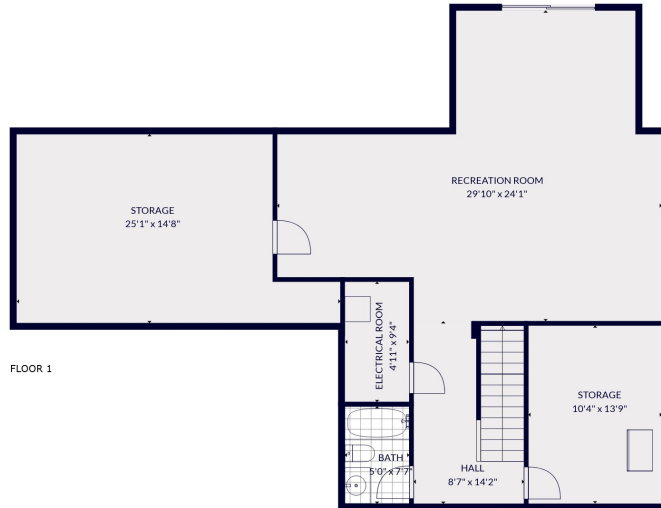

FLOOR 2

FLOOR 3

FLOOR 1

Total scanned area: 4237 sq. ft

MEASUREMENTS ARE CALCULATED BY CUBICASA TECHNOLOGY. DEEMED HIGHLY RELIABLE BUT NOT GUARANTEED.

Total scanned area: 4237 sq. ft

MEASUREMENTS ARE CALCULATED BY CUBICASA TECHNOLOGY. DEEMED HIGHLY RELIABLE BUT NOT GUARANTEED.

Total scanned area: 4237 sq. ft

MEASUREMENTS ARE CALCULATED BY CUBICASA TECHNOLOGY. DEEMED HIGHLY RELIABLE BUT NOT GUARANTEED.

Total scanned area: 4237 sq. ft

MEASUREMENTS ARE CALCULATED BY CUBICASA TECHNOLOGY. DEEMED HIGHLY RELIABLE BUT NOT GUARANTEED.