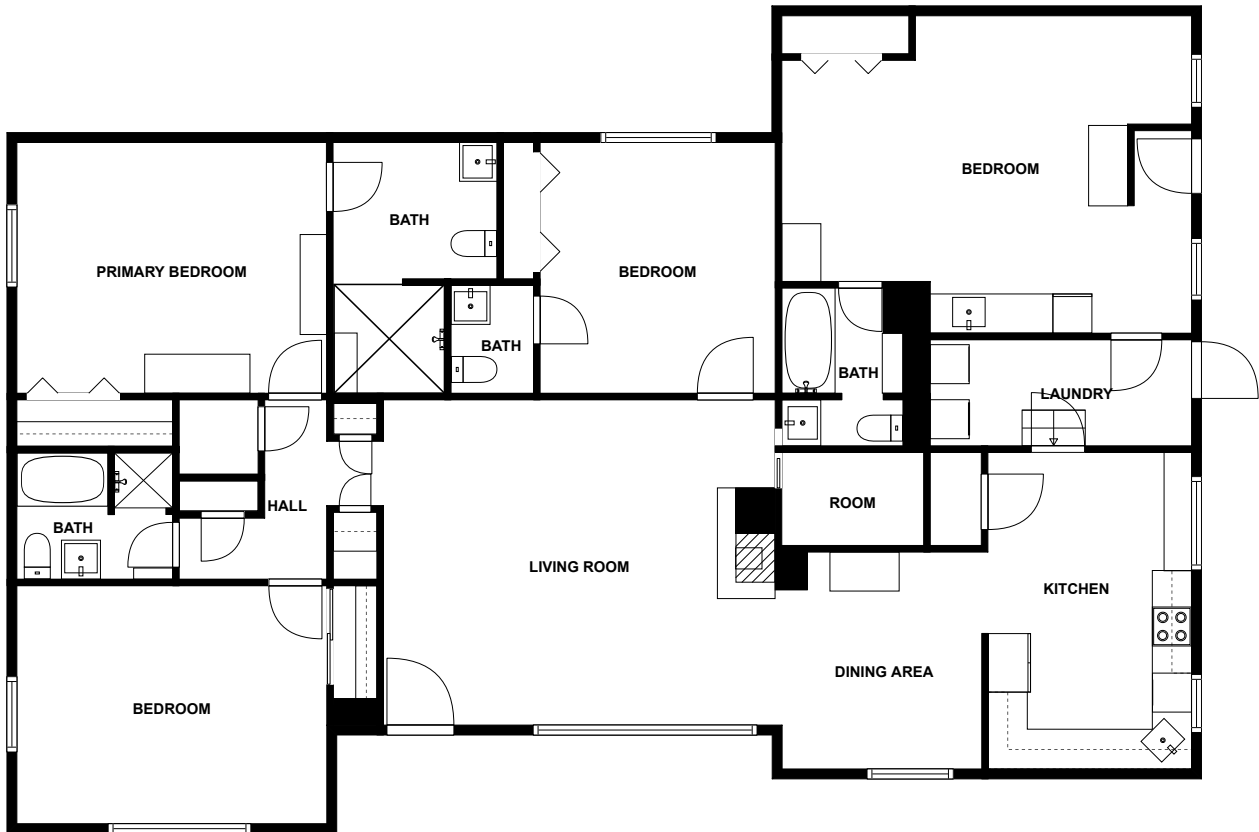

Home report

Gulf Boulevard 16021
Redington Beach

Highlights

1 Kitchen

1 Living room

4 Bedroom

4 Bath

22 Doors

10 Windows

Nearby services Data source: Google Maps

Gulf Blvd + 160th Ave, 0.0 mi

Publix Super Market at Madeira Shopping Center, 1.3 mi

Publix Pharmacy at Madeira Shopping Center, 1.3 mi

Yoga Girl Michelle, 0.6 mi

Luca's restaurant, 0.3 mi

Bay Pines VA Hospital Helipad, 1.9 mi

Floor plan

fvm

SIZES AND DIMENSIONS ARE APPROXIMATE, ACTUAL MAY VARY.

Appendix 1: Data sheet

Bath - 4	Bath - Toilet - 1	Room - 1
Utility - 1	Utility - Laundry - 1	Bedroom - 4
Bedroom - Master - 1	Hall - 1	LivingRoom - 1
Kitchen - 1	Dining - 1	Dining - Open - 1