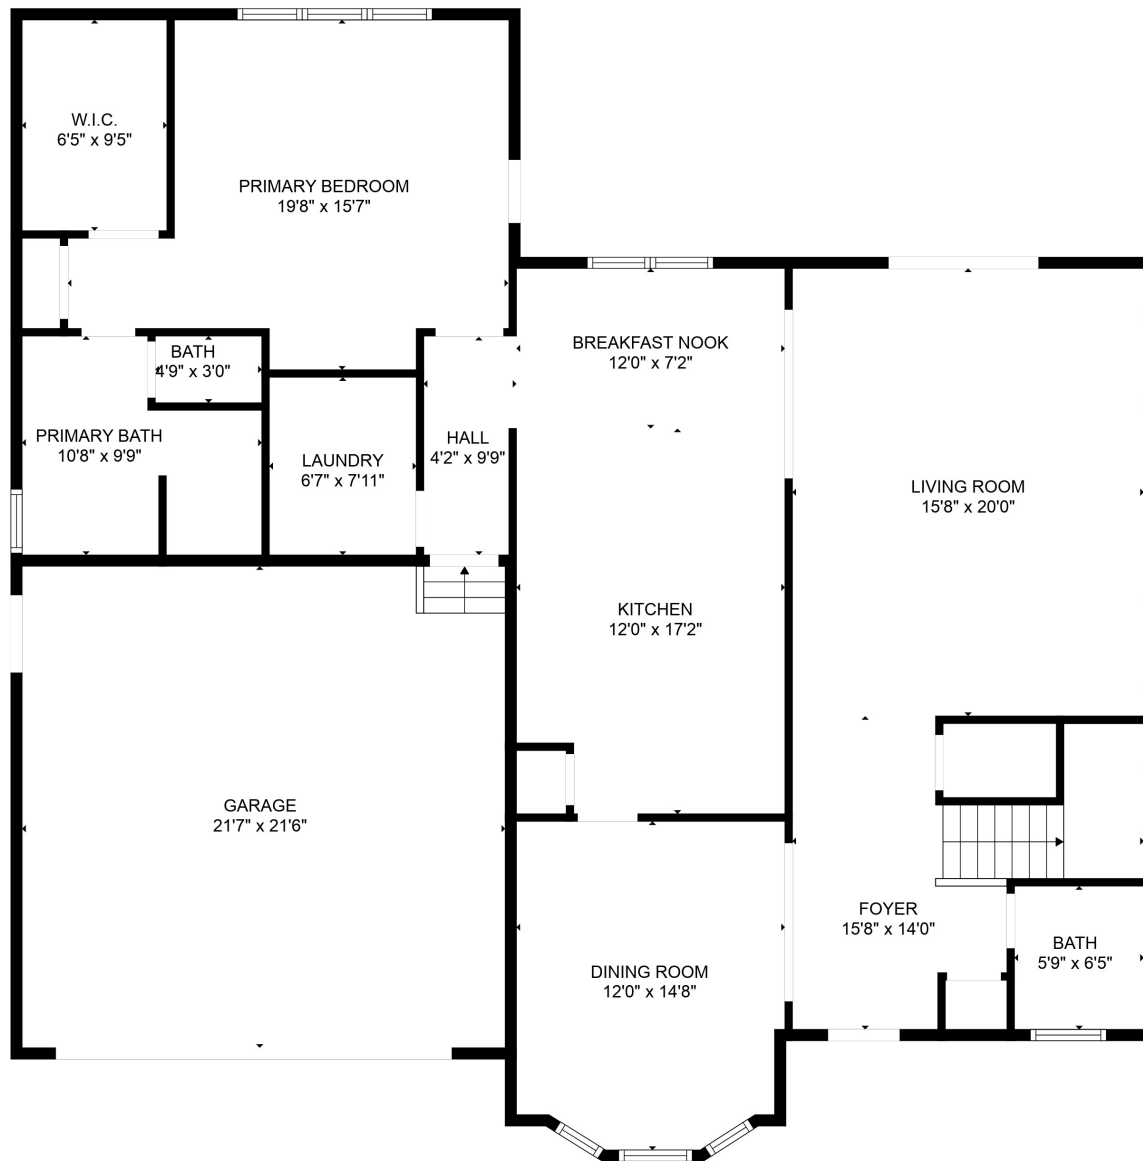

Total scanned area: 3723 sq. ft

SIZES AND DIMENSIONS ARE APPROXIMATE. ACTUAL MAY VARY.

Total scanned area: 3723 sq. ft

SIZES AND DIMENSIONS ARE APPROXIMATE. ACTUAL MAY VARY.

Total scanned area: 3723 sq. ft

SIZES AND DIMENSIONS ARE APPROXIMATE. ACTUAL MAY VARY.