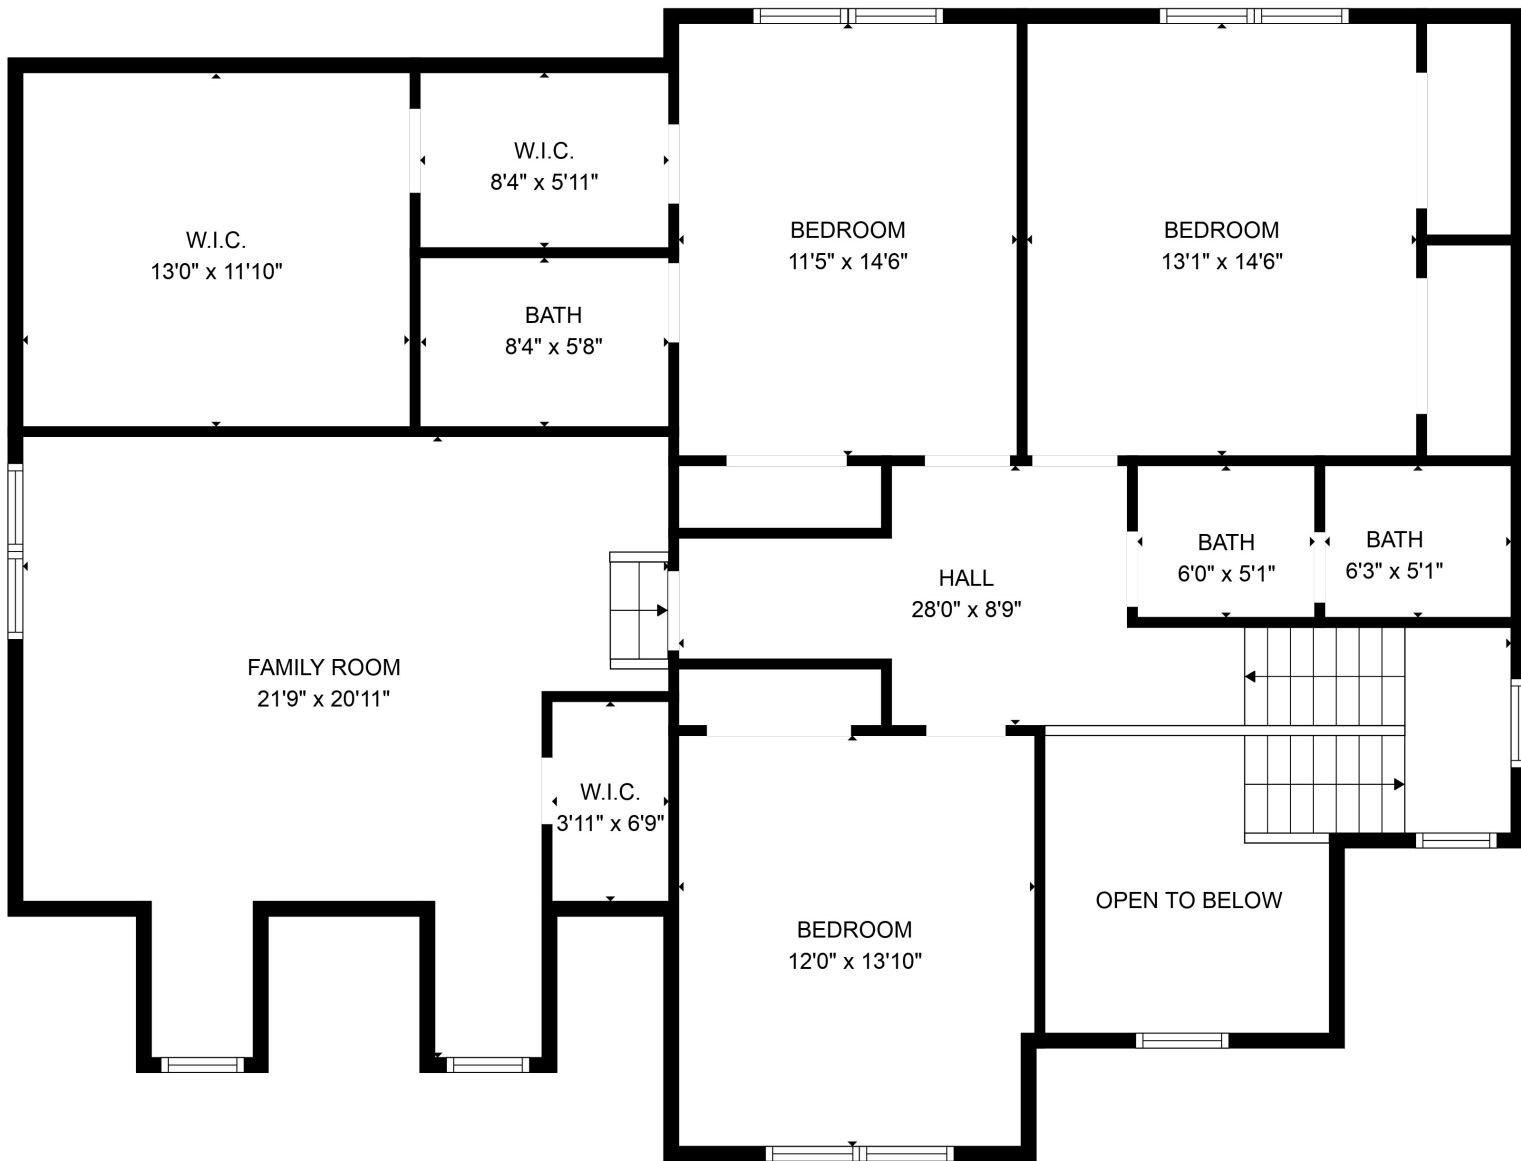

Total scanned area: 3723 sq. ft

SIZES AND DIMENSIONS ARE APPROXIMATE. ACTUAL MAY VARY.

Total scanned area: 3723 sq. ft

SIZES AND DIMENSIONS ARE APPROXIMATE. ACTUAL MAY VARY.

Total scanned area: 3723 sq. ft

SIZES AND DIMENSIONS ARE APPROXIMATE. ACTUAL MAY VARY.