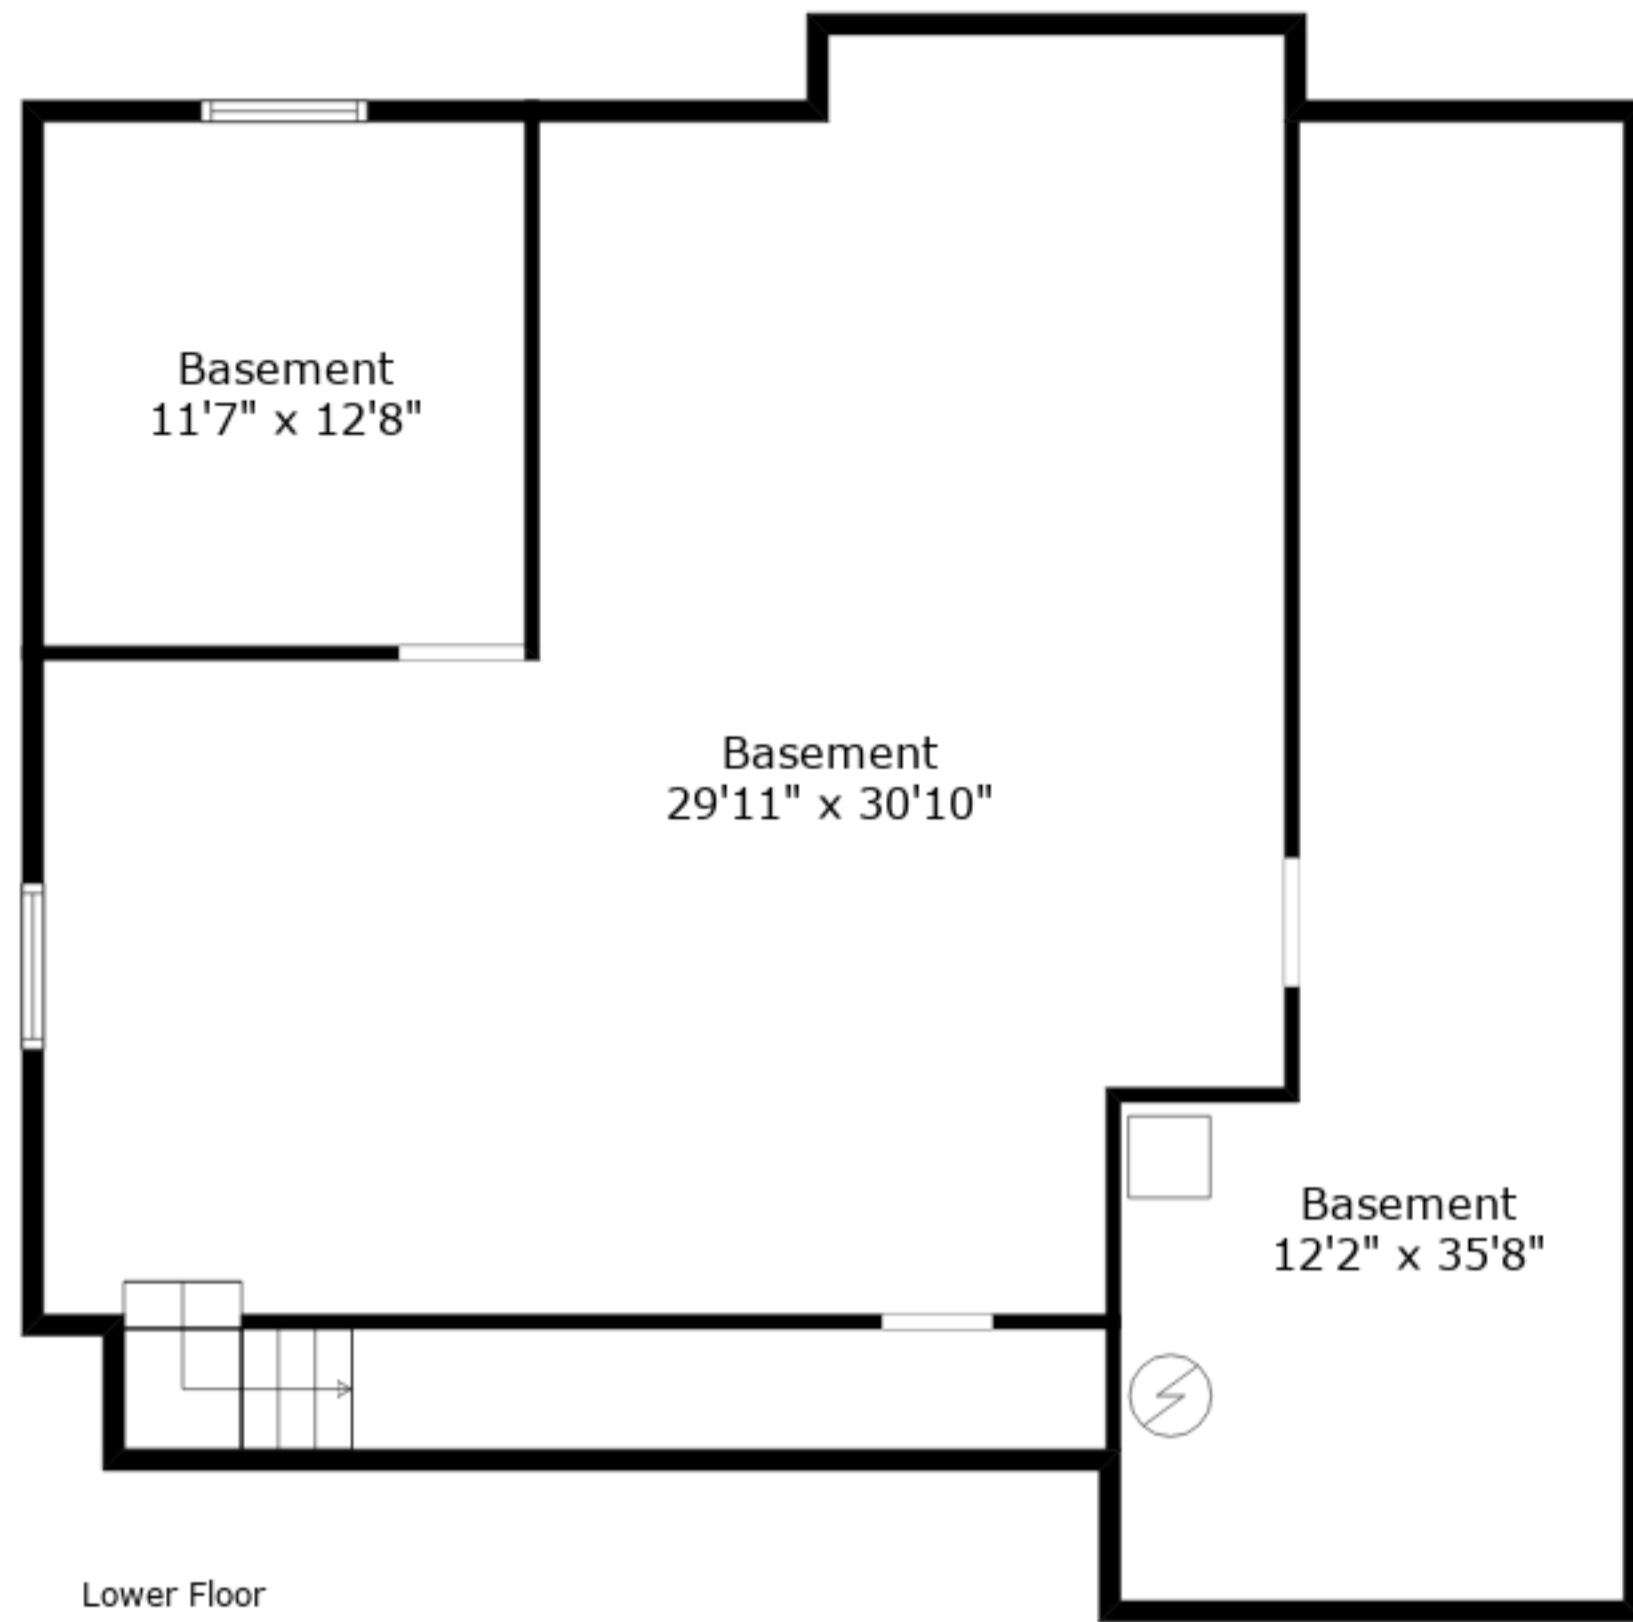

Total GLA: 2527 sq. ft | Total: 4690 sq. ft
 Floor 1 - Below grade: (Excluded areas 1355 sq. ft)
 Main floor: 2527 sq. ft (Excluded areas 808 sq. ft)

Sizes And Dimensions Are Approximate. Actual May Vary.