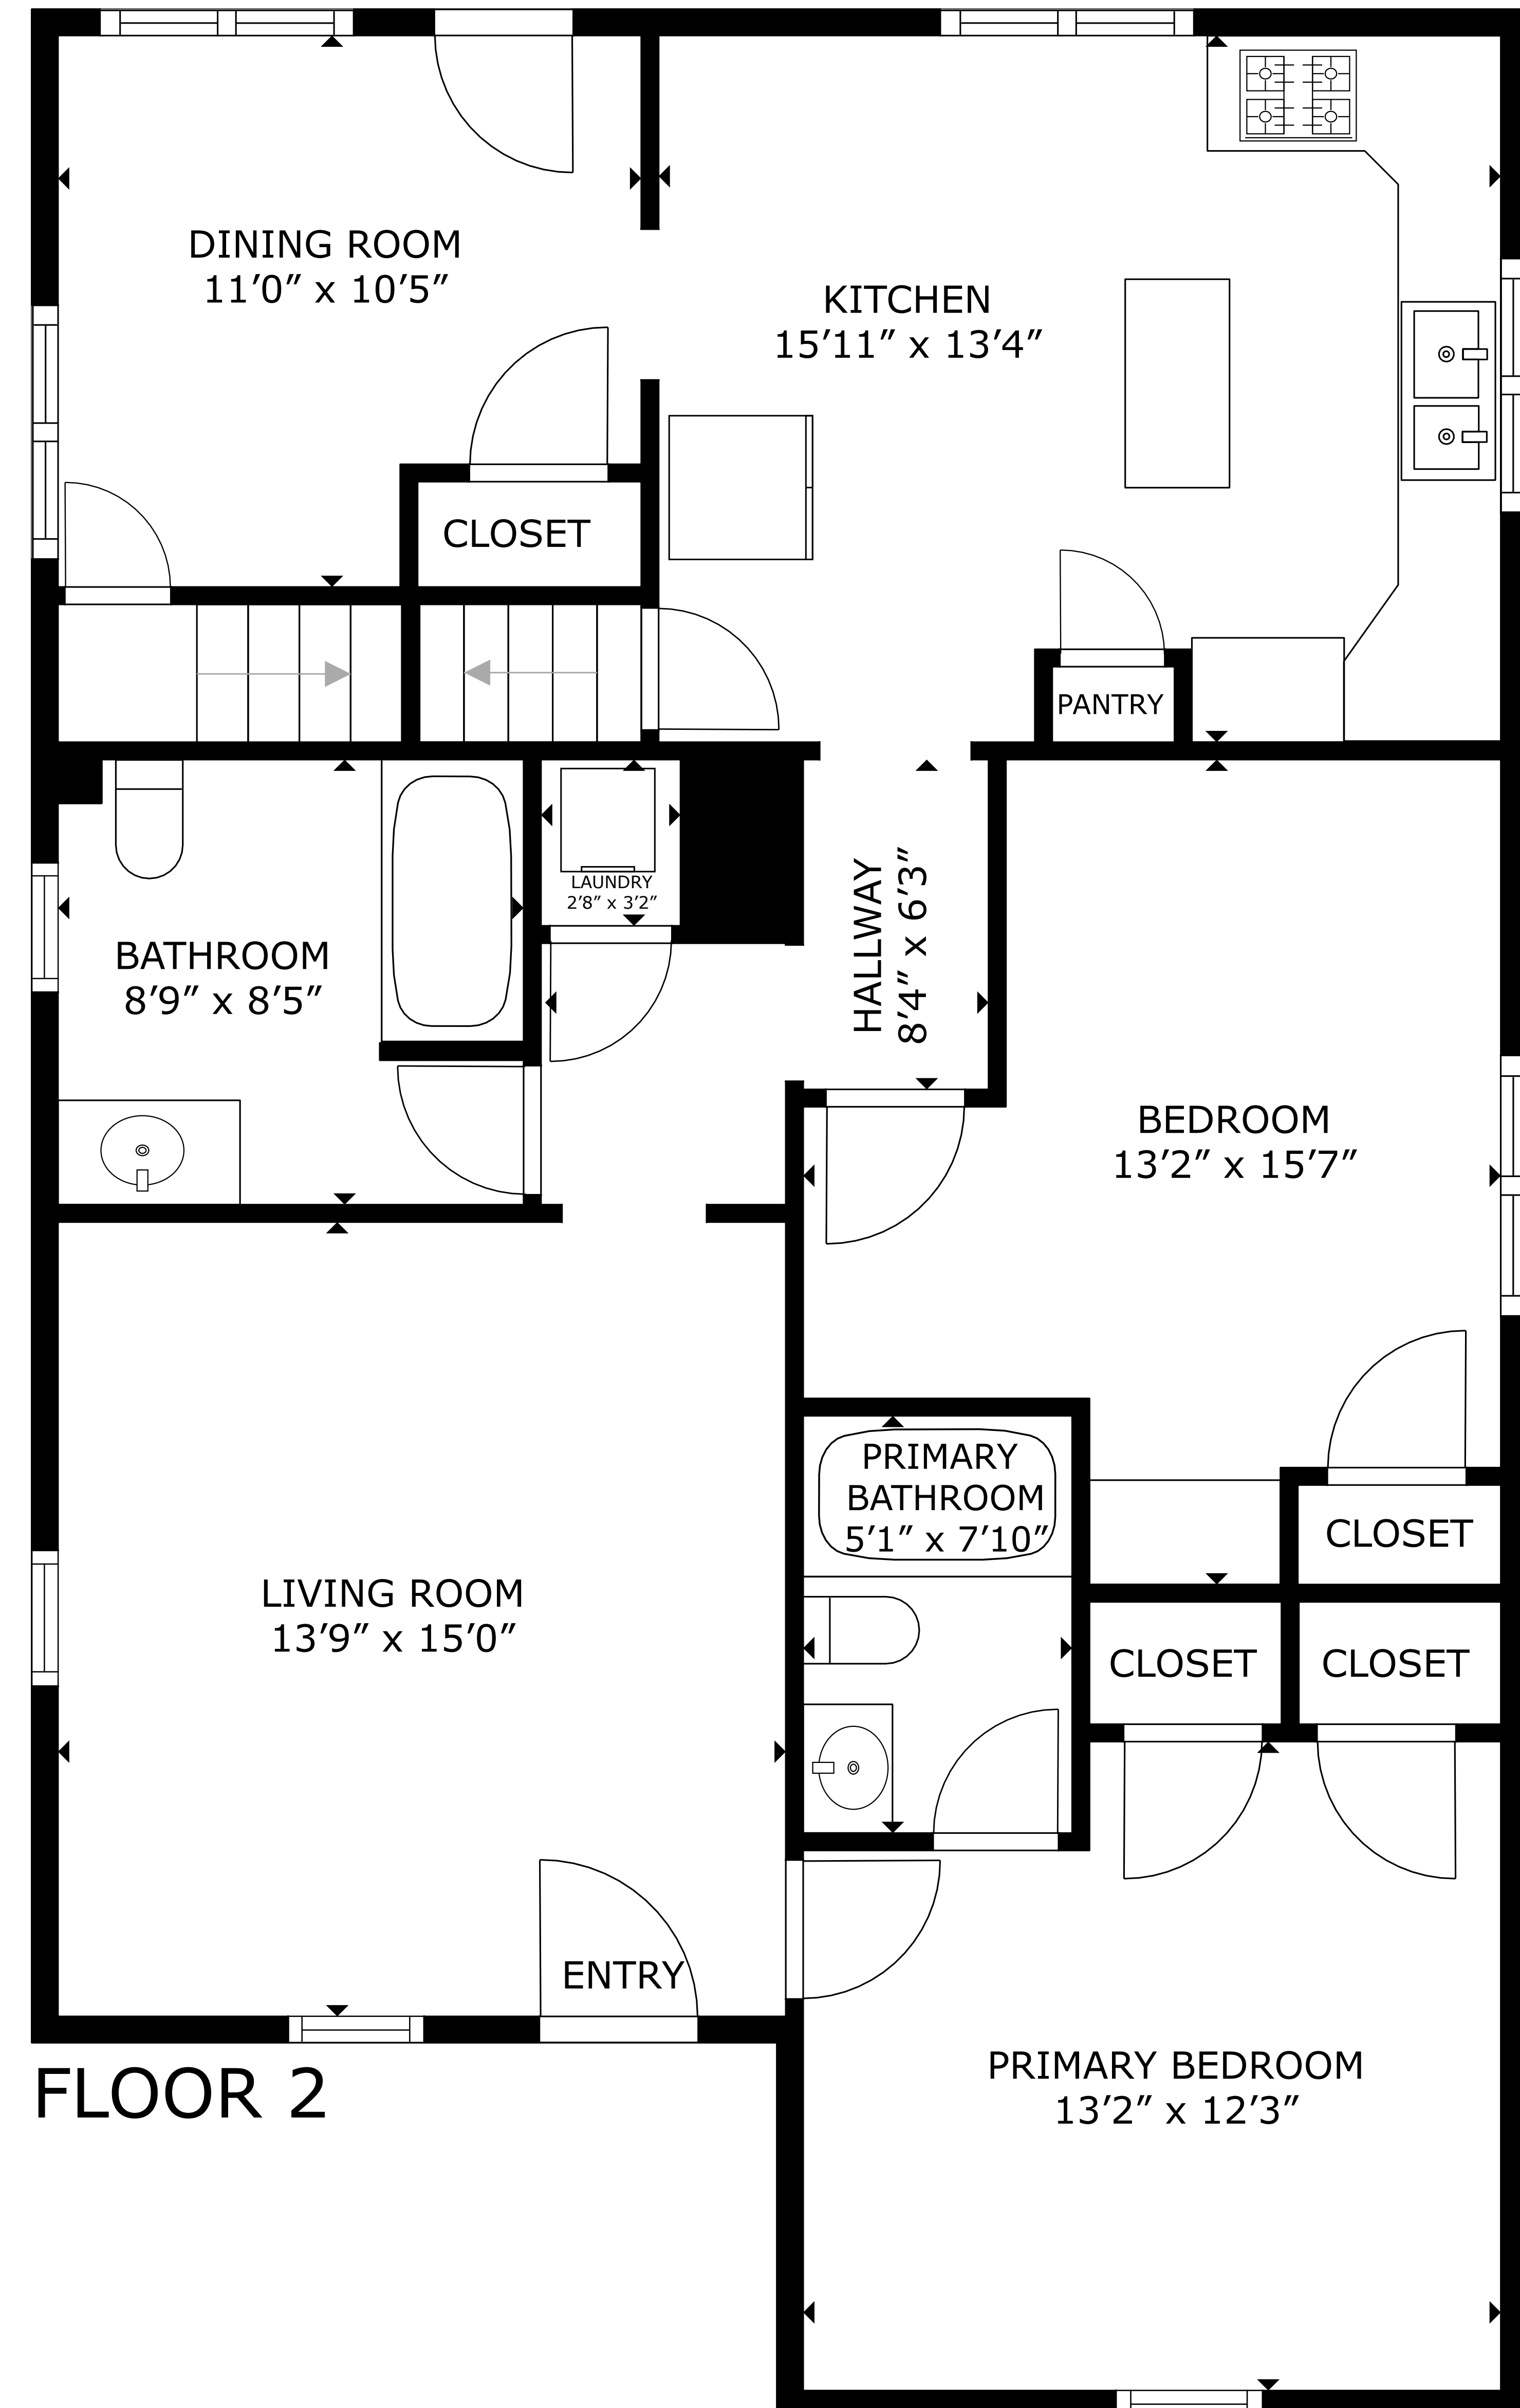

FLOOR 3

FLOOR 1

FLOOR 2

GROSS INTERNAL AREA
 FLOOR 1: 338 sq. ft, FLOOR 2: 1,110 sq. ft
 FLOOR 2: 177 sq. ft, TOTAL: 1,625 sq. ft
 SIZES AND DIMENSIONS ARE APPROXIMATE, ACTUAL MAY VARY.