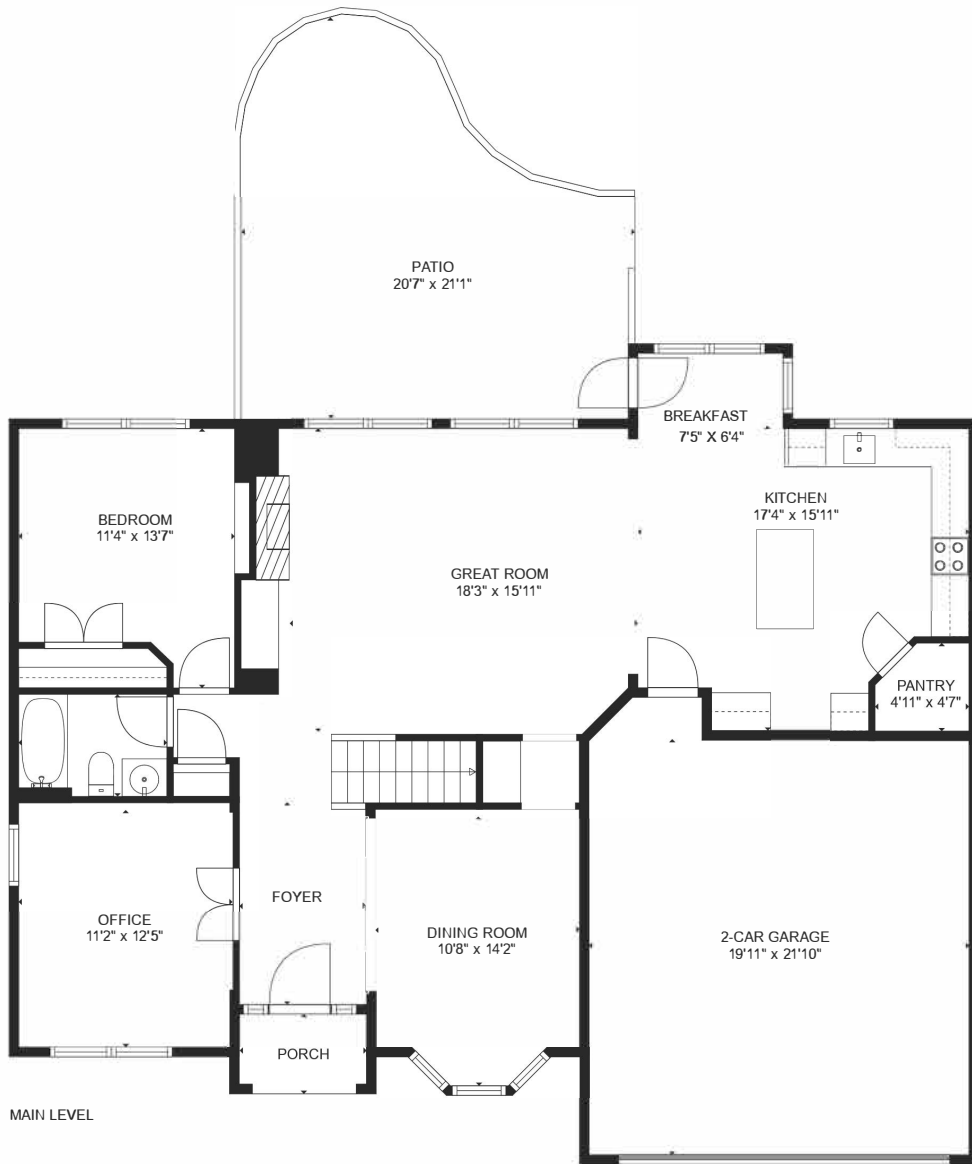

12116 LANDING PLACE LANE

TOTAL HEATED LIVING AREA: 2895 sq. ft
MAIN LEVEL: 1373 sq. ft, UPPER LEVEL: 1522 sq. ft

Room dimensions are approximate. Symbols on sketch (stairs, doors, windows, utilities) are for placement, not to scale. Deck/Porch are approximate dimensions. Sketch is for marketing and informational purposes and is approximate representation of home floor plan.