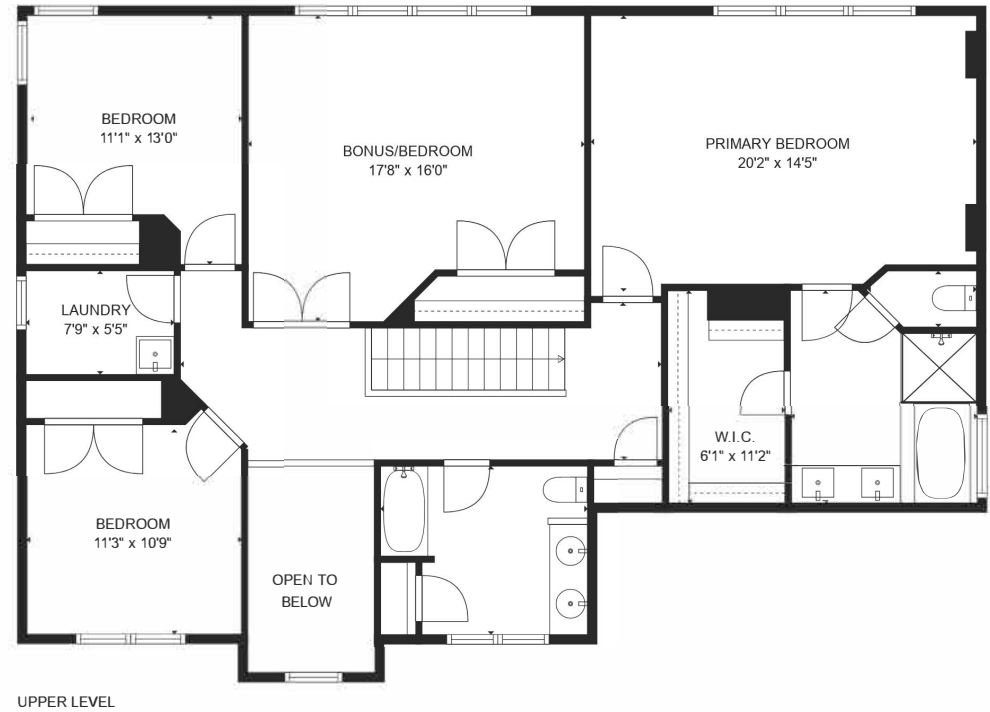

12116 LANDING PLACE LANE

TOTAL HEATED LIVING AREA: 2895 sq. ft
MAIN LEVEL: 1373 sq. ft, UPPER LEVEL: 1522 sq. ft

Room dimensions are approximate. Symbols on sketch (stairs, doors, windows, utilities) are for placement, not to scale. Deck/Porch are approximate dimensions. Sketch is for marketing and informational purposes and is approximate representation of home floor plan.