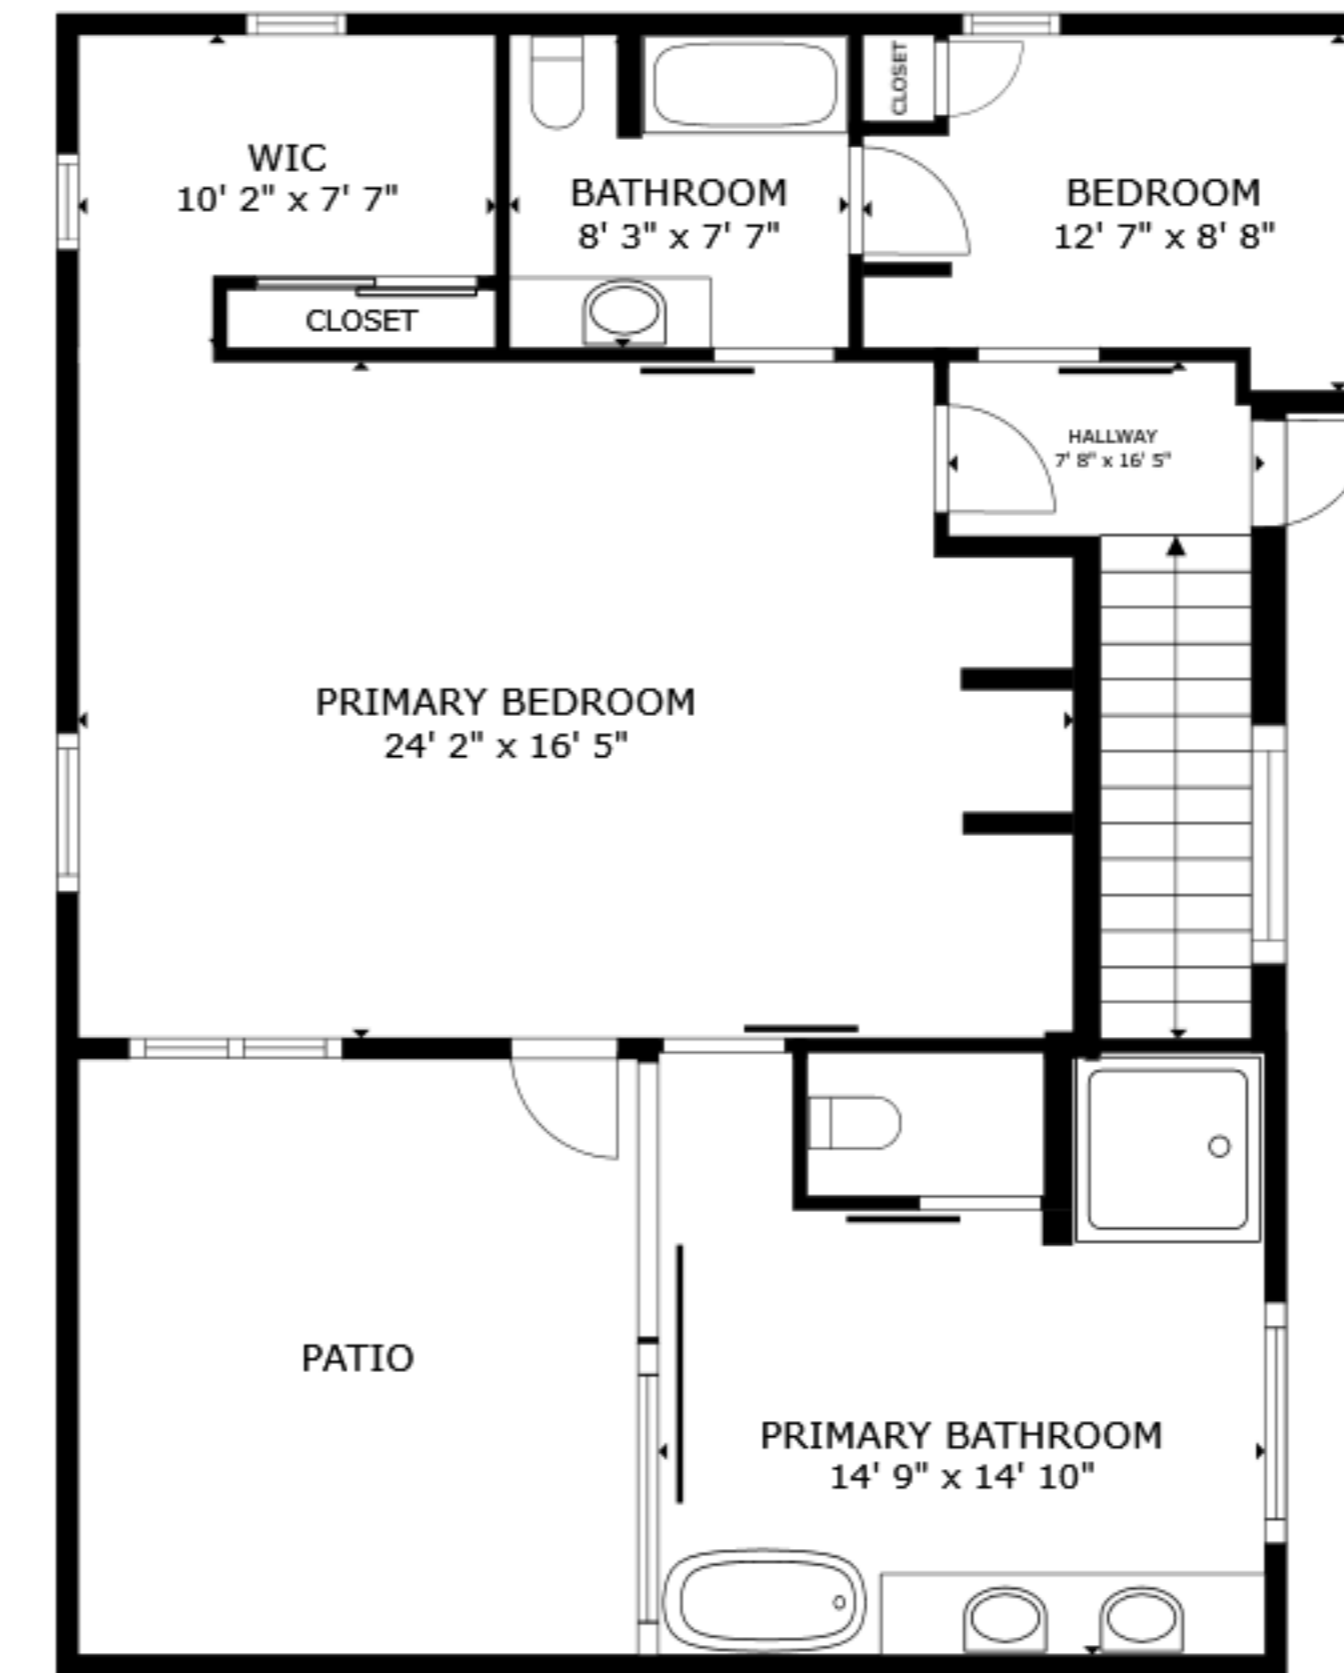

FLOOR 1

FLOOR 2

GROSS INTERNAL AREA  
 FLOOR 1 2,399 sq.ft. FLOOR 2 943 sq.ft.  
 EXCLUDED AREAS : PATIO 197 sq.ft.  
 TOTAL : 3,342 sq.ft.

SIZES AND DIMENSIONS ARE APPROXIMATE, ACTUAL MAY VARY.