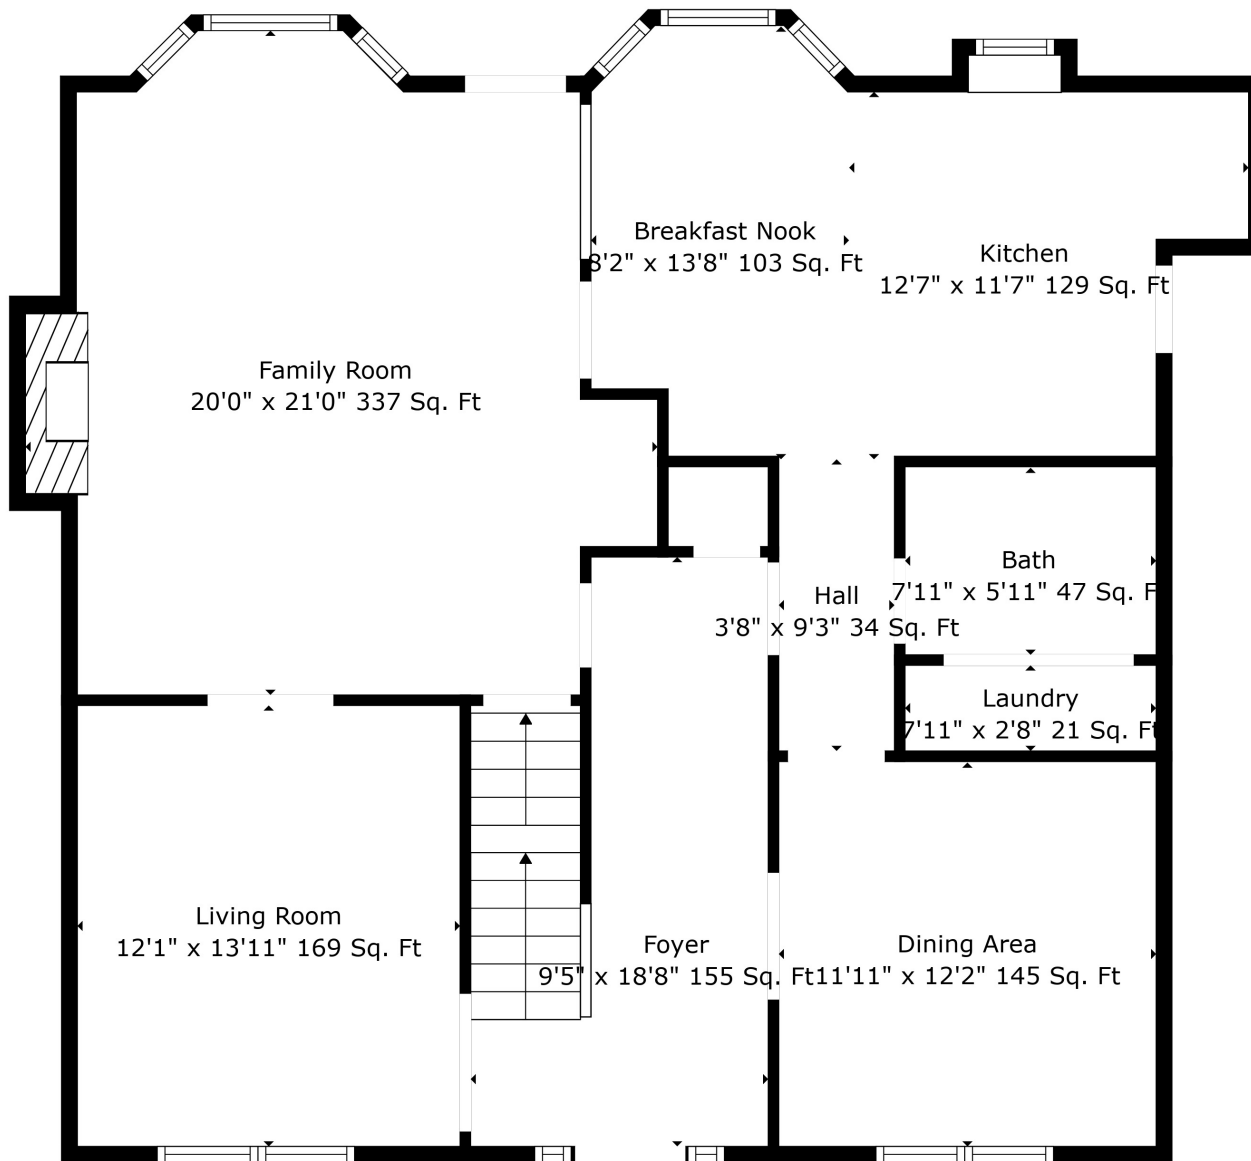

Floor 2

Floor 3

Floor 1

Total scanned area: 3620 sq. ft

Total scanned area: 3620 sq. ft

Measurements Are Calculated By Cubicasa Technology. Deemed Highly Reliable But Not Guaranteed.

Total scanned area: 3620 sq. ft

Measurements Are Calculated By Cubicasa Technology. Deemed Highly Reliable But Not Guaranteed.

Total scanned area: 3620 sq. ft

Measurements Are Calculated By Cubicasa Technology. Deemed Highly Reliable But Not Guaranteed.