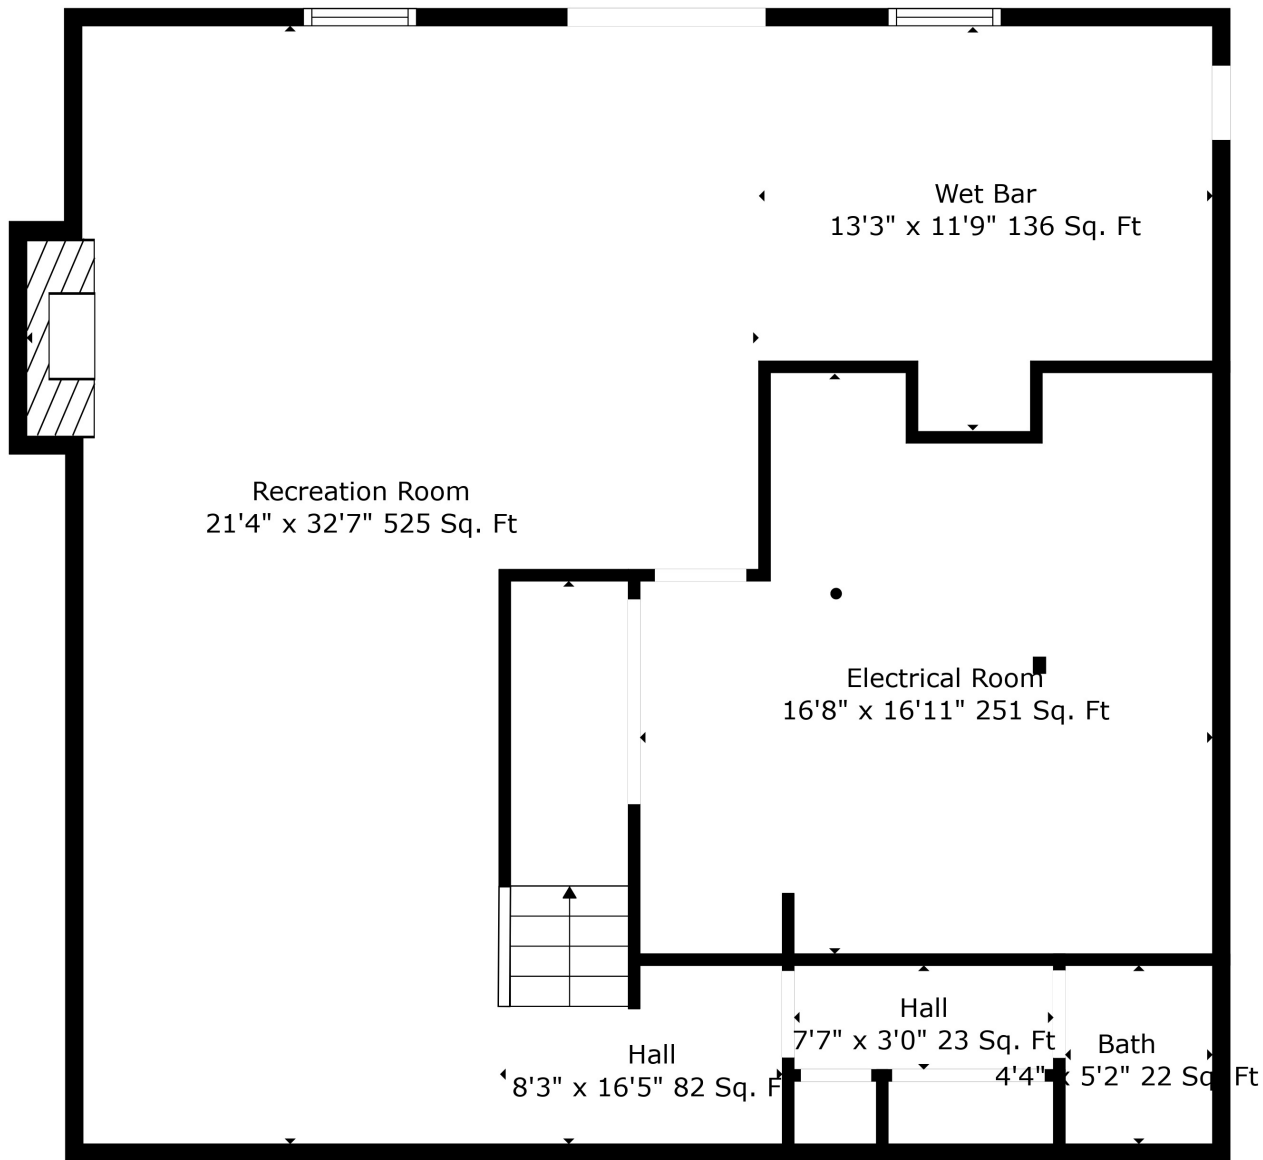

Floor 2

Floor 3

Floor 1

Total scanned area: 3620 sq. ft

Total scanned area: 3620 sq. ft

Measurements Are Calculated By Cubicasa Technology. Deemed Highly Reliable But Not Guaranteed.

Total scanned area: 3620 sq. ft

Measurements Are Calculated By Cubicasa Technology. Deemed Highly Reliable But Not Guaranteed.

Total scanned area: 3620 sq. ft

Measurements Are Calculated By Cubicasa Technology. Deemed Highly Reliable But Not Guaranteed.