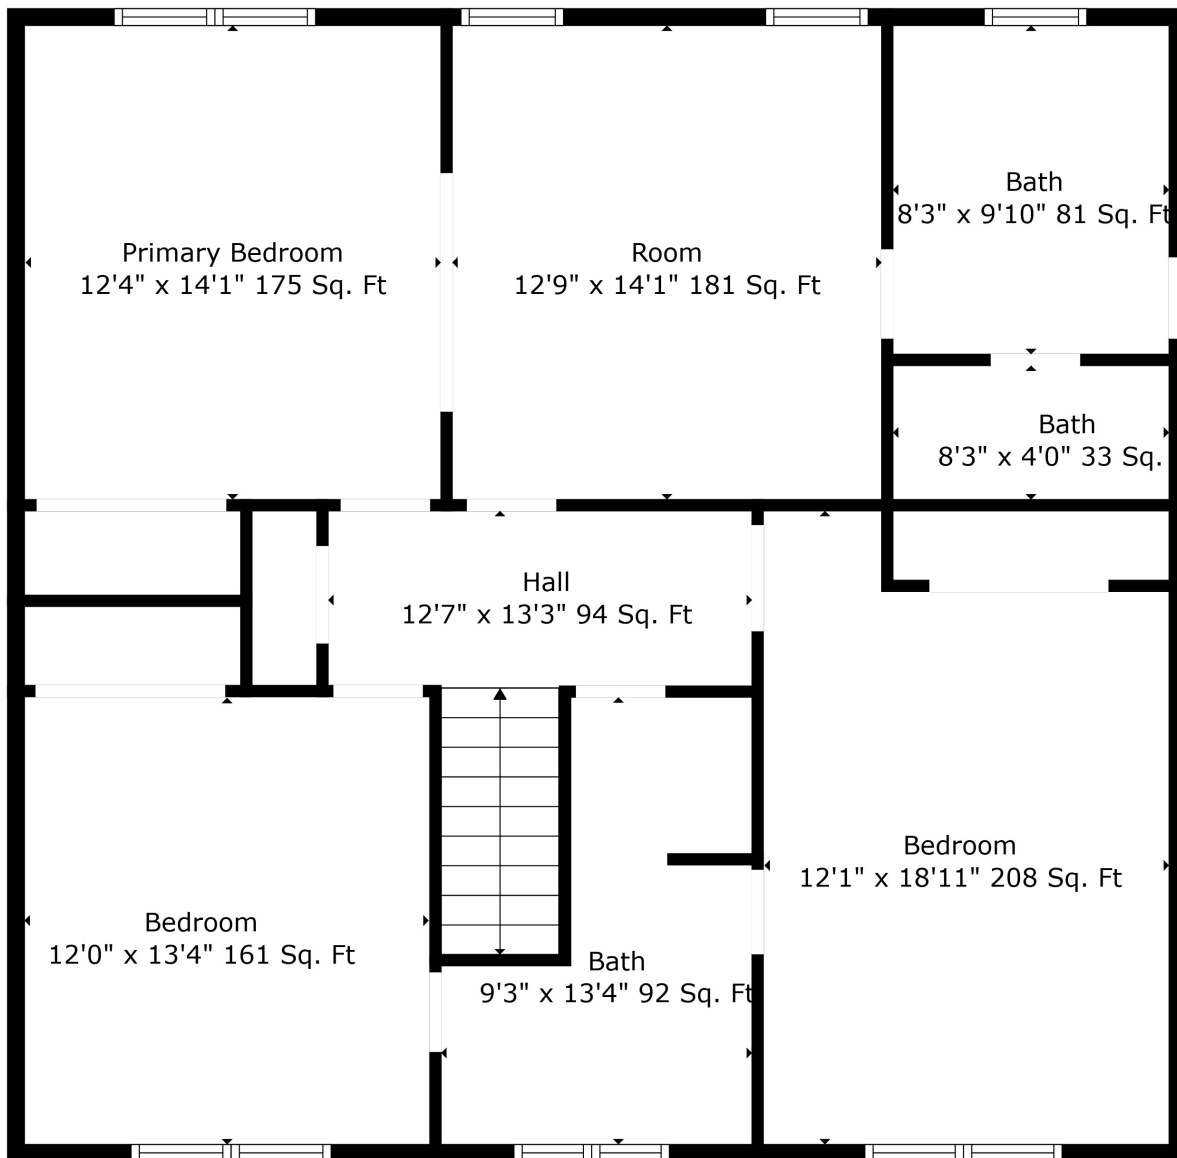

Floor 2

Floor 3

Floor 1

Total scanned area: 3620 sq. ft

Total scanned area: 3620 sq. ft

Measurements Are Calculated By Cubicasa Technology. Deemed Highly Reliable But Not Guaranteed.

Total scanned area: 3620 sq. ft

Measurements Are Calculated By Cubicasa Technology. Deemed Highly Reliable But Not Guaranteed.

Total scanned area: 3620 sq. ft

Measurements Are Calculated By Cubicasa Technology. Deemed Highly Reliable But Not Guaranteed.