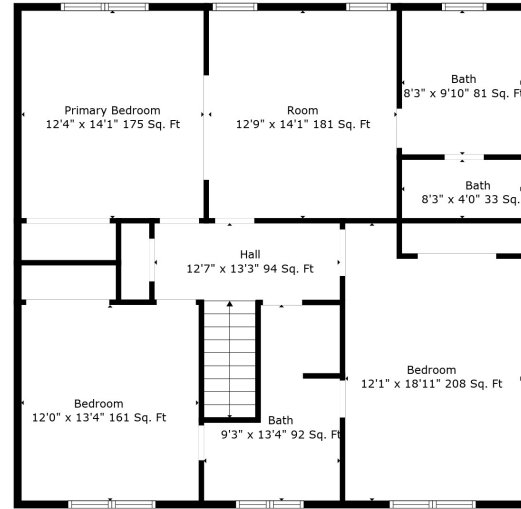

Floor 2

Floor 3

Floor 1

Total scanned area: 3620 sq. ft

Total scanned area: 3620 sq. ft

Measurements Are Calculated By Cubicasa Technology. Deemed Highly Reliable But Not Guaranteed.

Total scanned area: 3620 sq. ft

Measurements Are Calculated By Cubicasa Technology. Deemed Highly Reliable But Not Guaranteed.

Total scanned area: 3620 sq. ft

Measurements Are Calculated By Cubicasa Technology. Deemed Highly Reliable But Not Guaranteed.