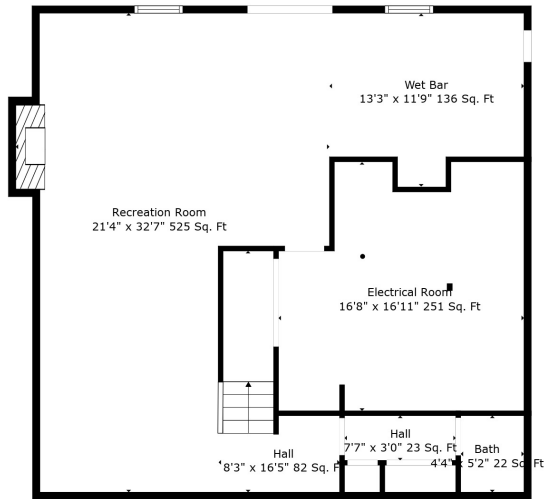

Floor 2

Floor 3

Floor 1

Total scanned area: 3620 sq. ft

Total scanned area: 3620 sq. ft

Measurements Are Calculated By Cubicasa Technology. Deemed Highly Reliable But Not Guaranteed.

Total scanned area: 3620 sq. ft

Measurements Are Calculated By Cubicasa Technology. Deemed Highly Reliable But Not Guaranteed.

Total scanned area: 3620 sq. ft

Measurements Are Calculated By Cubicasa Technology. Deemed Highly Reliable But Not Guaranteed.