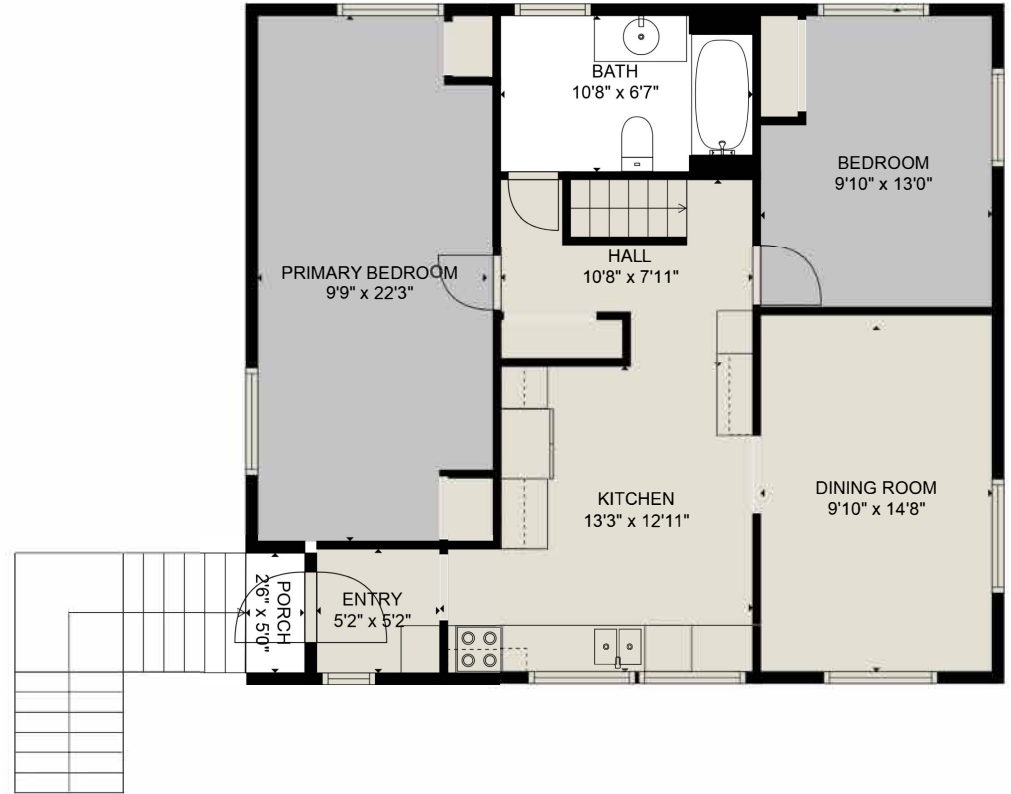

FLOOR 1

FLOOR 2

Estimated areas

FLOOR 1: 1020 sq. ft
 FLOOR 2: 1008 sq. ft
 Total: 2028 sq. ft

CENTURY 21

Sizes and dimensions are approximate. Actual may vary. E&O insured.

CENTURY 21

Estimated areas

FLOOR 1: 1020 sq. ft
 FLOOR 2: 1008 sq. ft
 Total: 2028 sq. ft

Sizes and dimensions are approximate. Actual may vary. E&O insured.

CENTURY 21

Estimated areas

FLOOR 1: 1020 sq. ft
 FLOOR 2: 1008 sq. ft
 Total: 2028 sq. ft

Sizes and dimensions are approximate. Actual may vary. E&O insured.