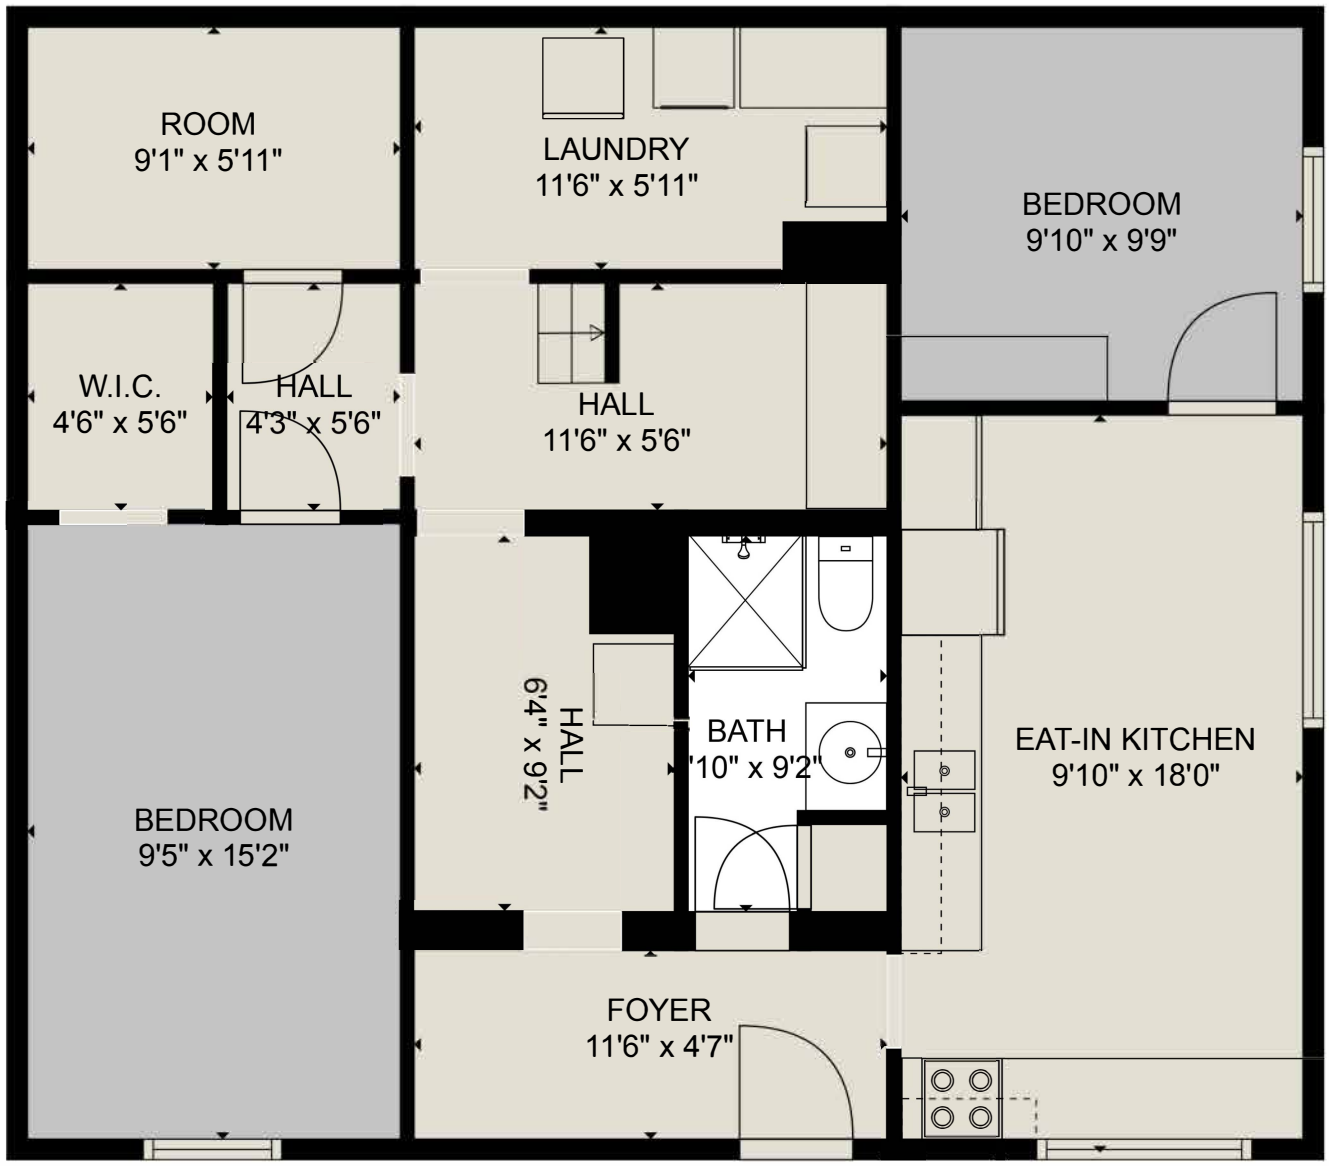

FLOOR 1

FLOOR 2

Estimated areas

FLOOR 1: 1020 sq. ft
 FLOOR 2: 1008 sq. ft
 Total: 2028 sq. ft

CENTURY 21

Sizes and dimensions are approximate. Actual may vary. E&O insured.

CENTURY 21

Estimated areas

FLOOR 1: 1020 sq. ft
 FLOOR 2: 1008 sq. ft
 Total: 2028 sq. ft

Sizes and dimensions are approximate. Actual may vary. E&O insured.

CENTURY 21

Estimated areas

FLOOR 1: 1020 sq. ft
 FLOOR 2: 1008 sq. ft
 Total: 2028 sq. ft

Sizes and dimensions are approximate. Actual may vary. E&O insured.