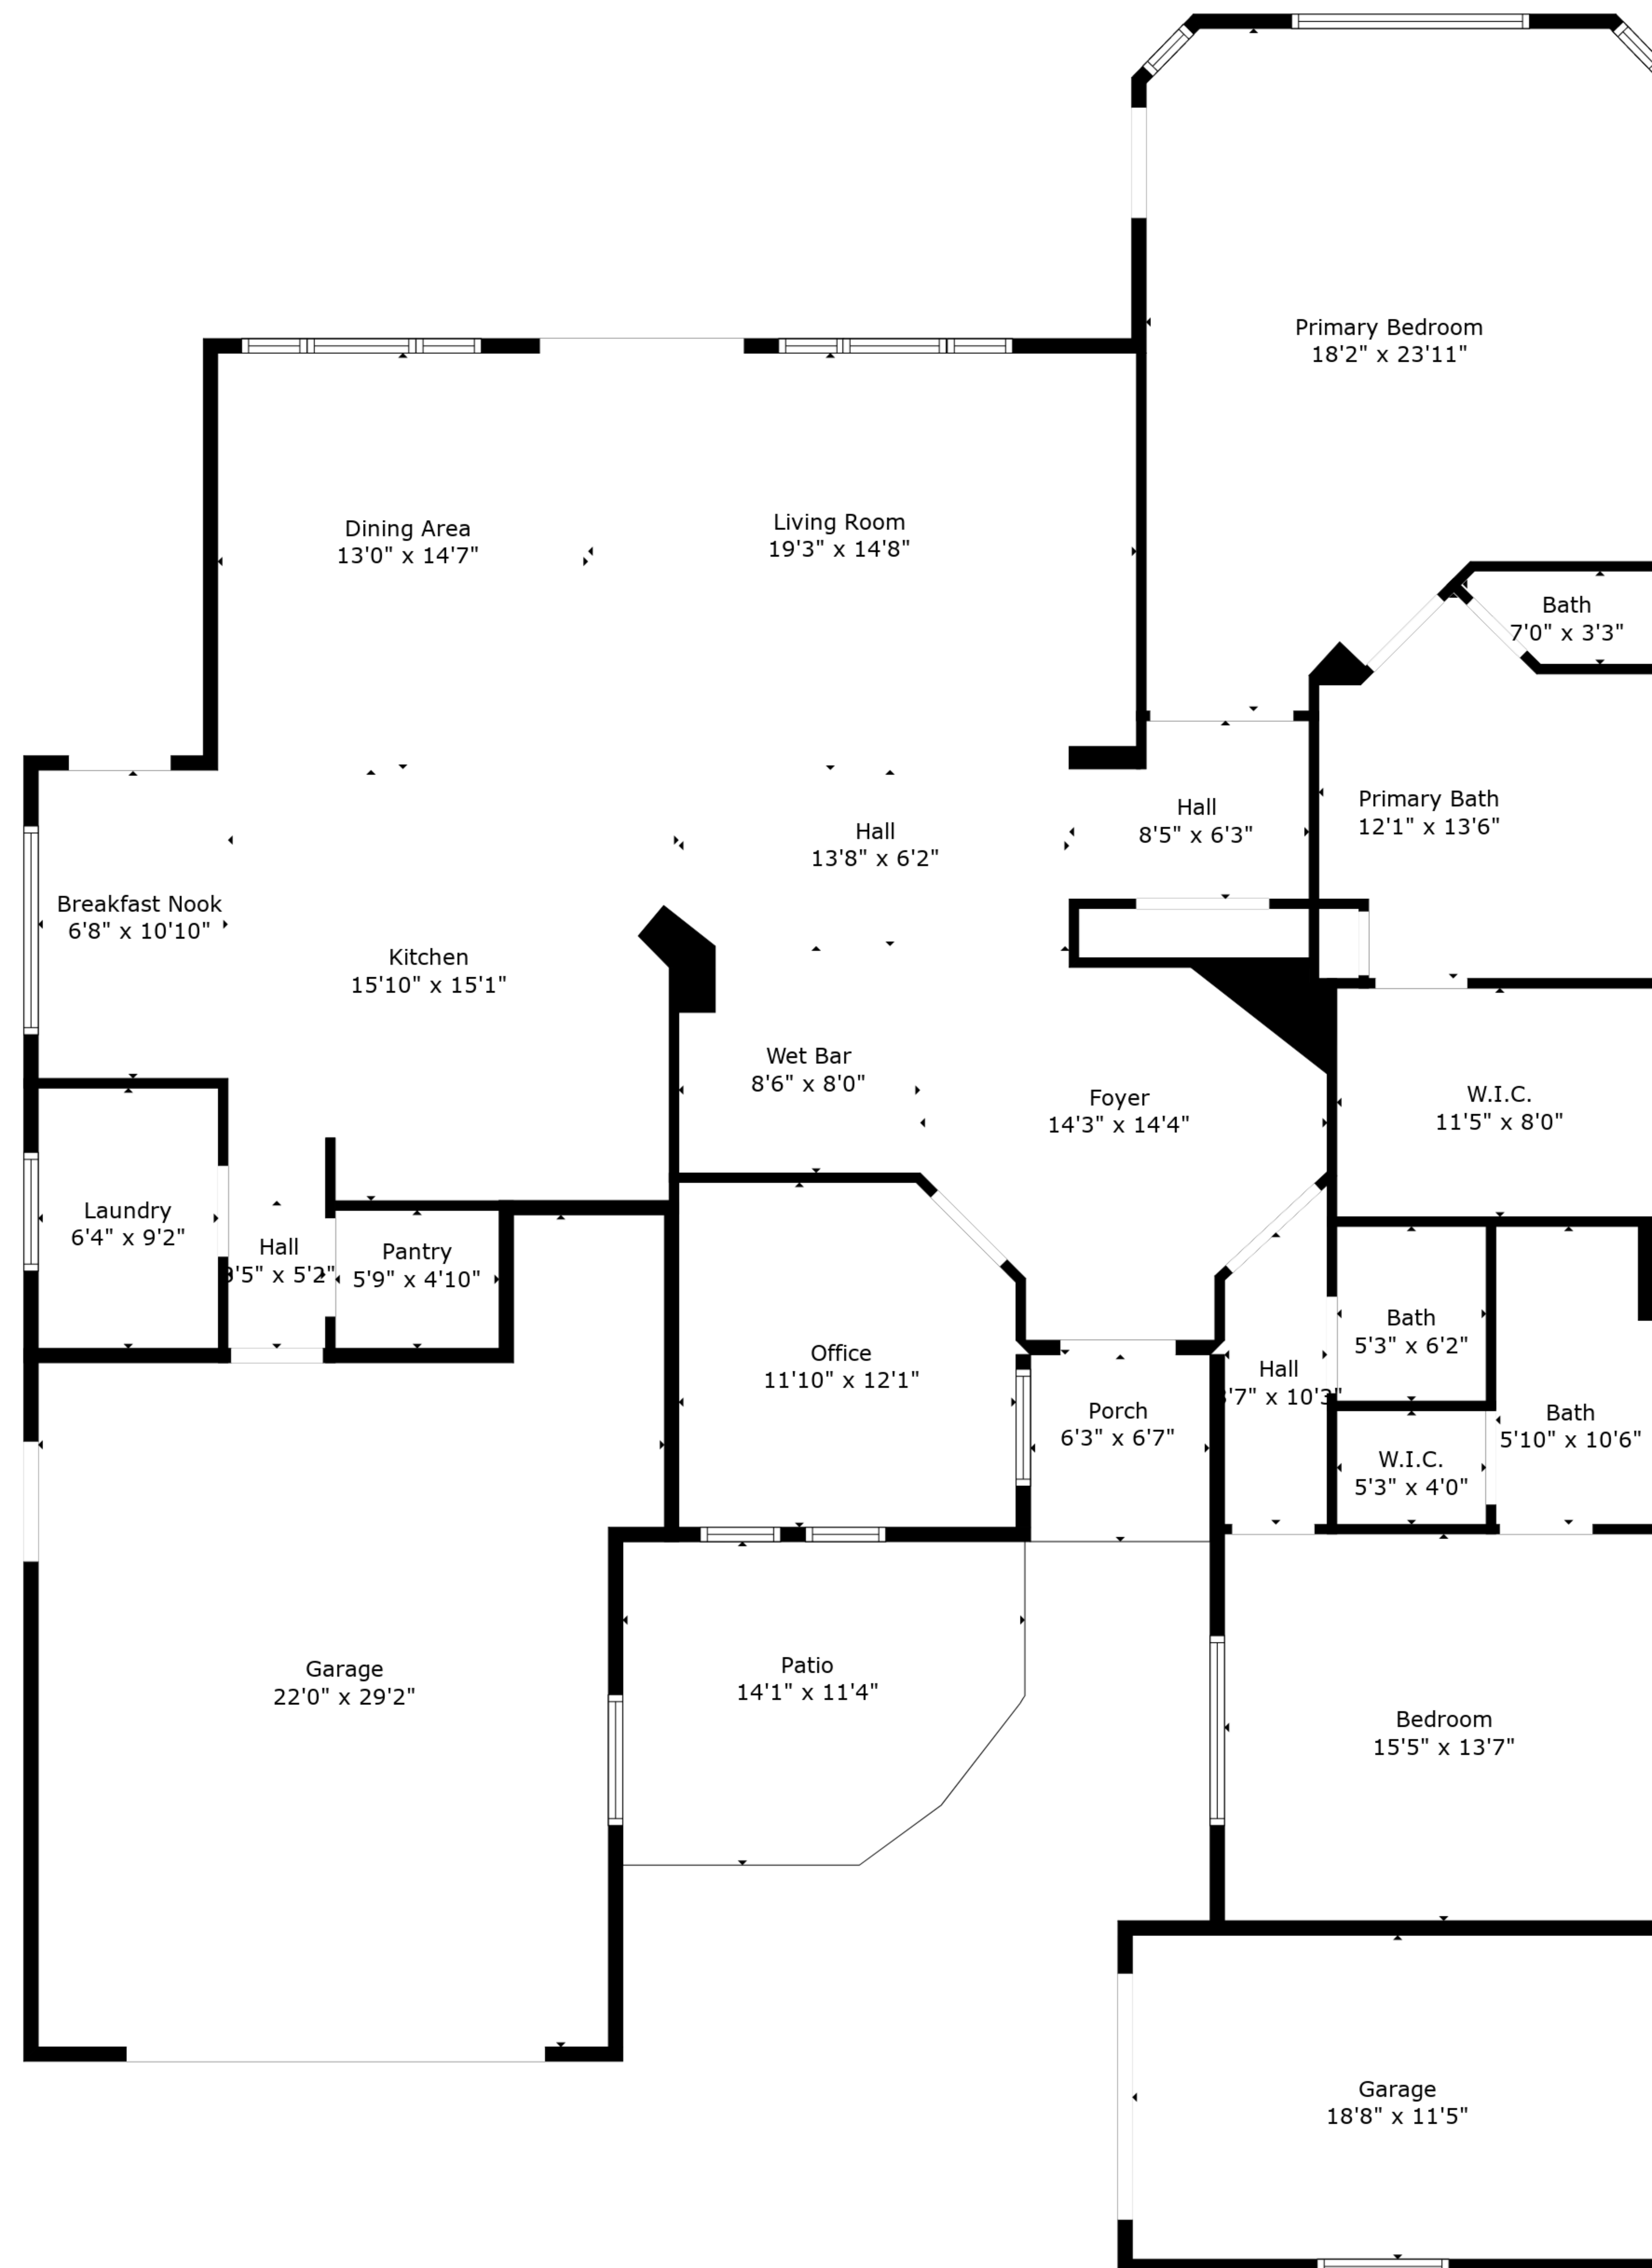

TOTAL: 2454 sq. ft

FLOOR 1: 2454 sq. ft

EXCLUDED AREAS: GARAGE: 731 sq. ft, PORCH: 41 sq. ft, PATIO: 146 sq. ft

Measurements Are Deemed Reliable, But Not Guaranteed.

TOTAL: 2454 sq. ft

FLOOR 1: 2454 sq. ft

EXCLUDED AREAS: GARAGE: 731 sq. ft, PORCH: 41 sq. ft, PATIO: 146 sq. ft

Measurements Are Deemed Reliable, But Not Guaranteed.