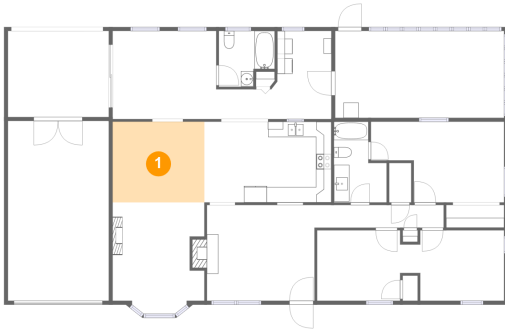

**10325 Gordon Road, Spotsylvania, Spotsylvania
County, Virginia, United States, 22553**

1 Floor 1 - Dining Area

Dimensions: 12'0" x 10'7"
Area: 127 sq. ft
Counted as Living Area:
Yes

Heated: Yes
Finished: Yes
Enclosed: Yes
Contiguous:
Yes
Permitted: Yes
Wet Space: No
Addition: No
Conversion: No