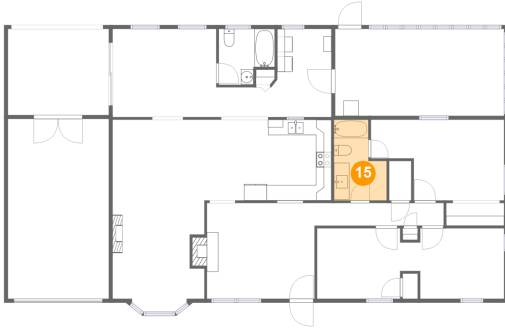

**10325 Gordon Road, Spotsylvania, Spotsylvania
County, Virginia, United States, 22553**

15 Floor 1 - Bath

Dimensions: 6'11" x 10'7"
Area: 60 sq. ft
Counted as Living Area: No

Heated: Yes
Finished: Yes
Enclosed: Yes
Contiguous: Yes
Permitted: Yes
Wet Space: Yes
Addition: No
Conversion: No