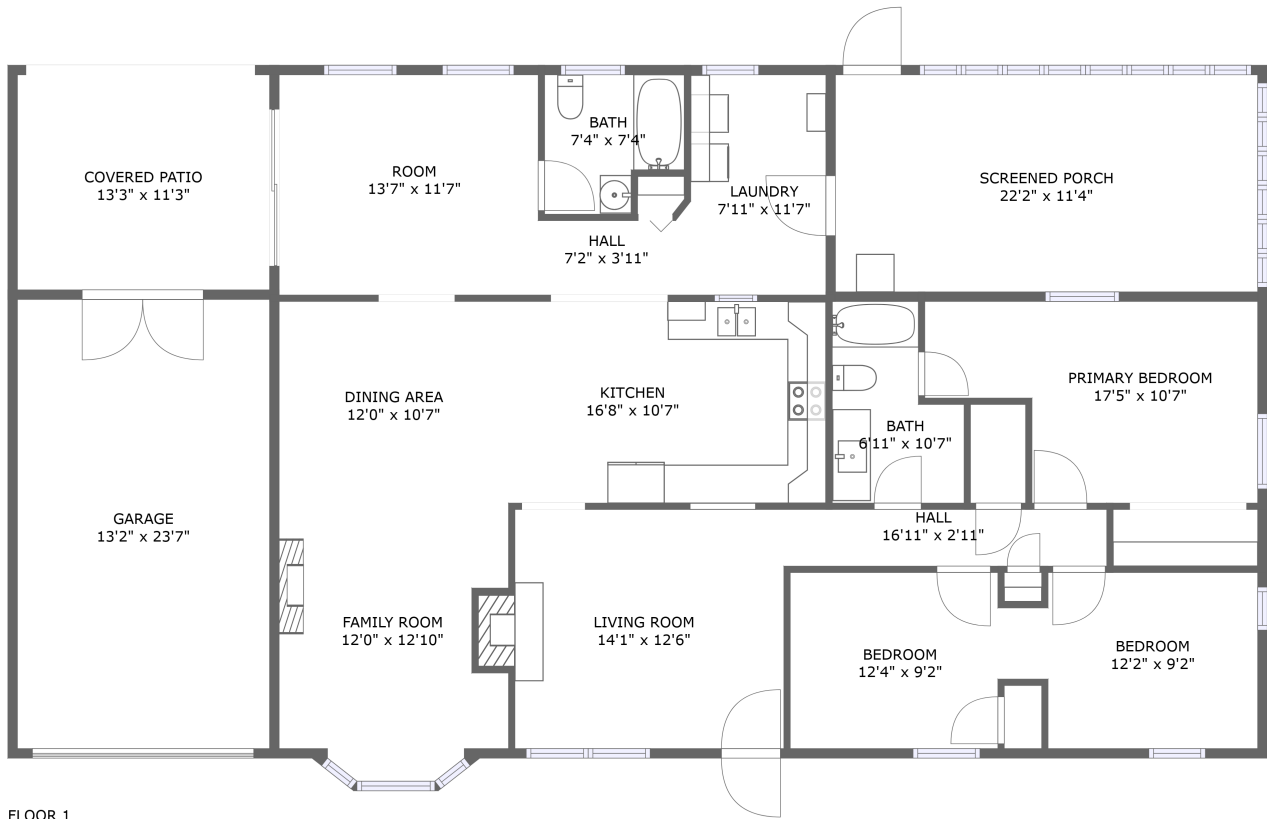

## Property Summary

 **1** garages

 **3** bedrooms

 **2** bathrooms

 **0** half baths

 **1** floors

 **1,569** Gross Living Area sqft

 **2,397** total sqft