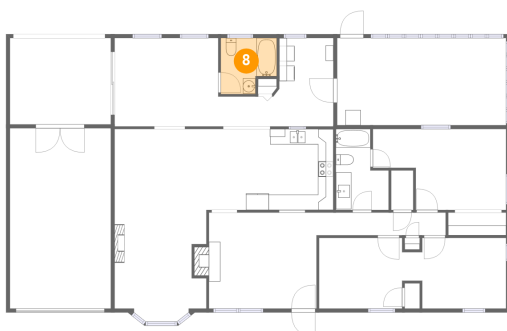

8 Floor 1 - Bath

Dimensions: 7'4" x 7'4"
Area: 47 sq. ft
Counted as Living Area:
Yes

Heated: Yes
Finished: Yes
Enclosed: Yes
Contiguous:
Yes
Permitted: Yes
Wet Space: Yes
Addition: No
Conversion: No