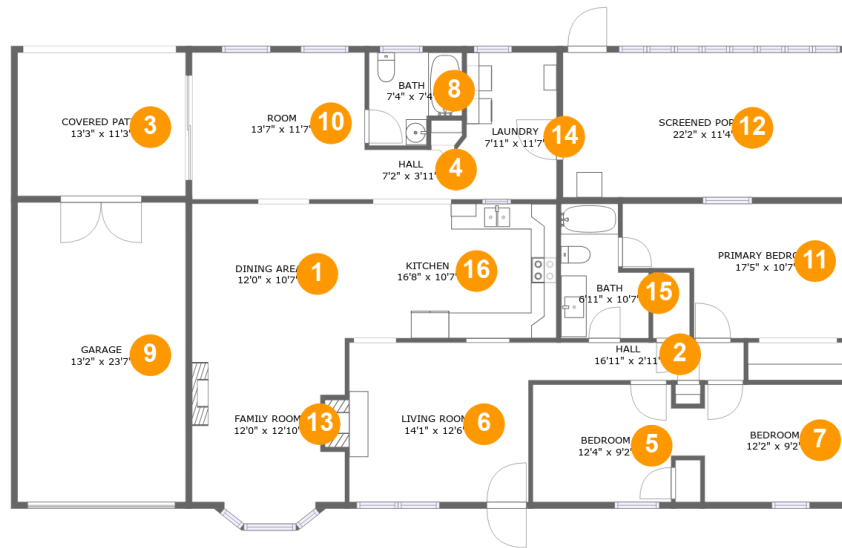

Home Data Report

10325 Gordon Road, Spotsylvania, Spotsylvania County, Virginia, United States, 22553

Room Dimensions

Floor 1

Total sqft: 2397

Living area: 1569

#	Room name	Dimensions	Area (sqft)	Counted as Living Area
1	Dining Area	12'0" x 10'7"	127 sq. ft	Yes
2	Hall	16'11" x 2'11"	50 sq. ft	Yes
3	Covered Patio	13'3" x 11'3"	149 sq. ft	No
4	Hall	7'2" x 3'11"	28 sq. ft	Yes
5	Bedroom	12'4" x 9'2"	106 sq. ft	Yes
6	Living Room	14'1" x 12'6"	184 sq. ft	Yes
7	Bedroom	12'2" x 9'2"	106 sq. ft	Yes
8	Bath	7'4" x 7'4"	47 sq. ft	Yes
9	Garage	13'2" x 23'7"	311 sq. ft	No
10	Room	13'7" x 11'7"	157 sq. ft	Yes
11	Primary Bedroom	17'5" x 10'7"	154 sq. ft	Yes

Scan captured on Thu, 04 Jul 2024 01:04:45 GMT

Information is calculated and deemed by highly reliable AI technology but not guaranteed.