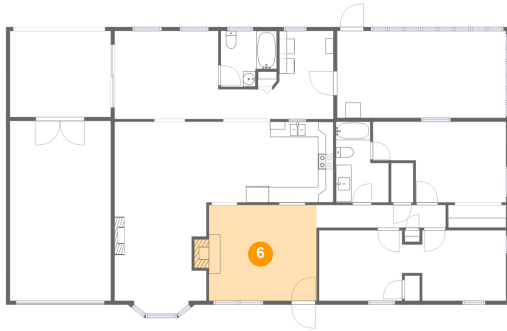

**5 Floor 1 - Bedroom**

Dimensions: 12'4" x 9'2"  
Area: 106 sq. ft  
Counted as Living Area:  
Yes

Heated: Yes  
Finished: Yes  
Enclosed: Yes  
Contiguous:  
Yes  
Permitted: Yes  
Wet Space: No  
Addition: No  
Conversion: No

**10325 Gordon Road, Spotsylvania, Spotsylvania  
County, Virginia, United States, 22553**

**6 Floor 1 - Living Room**

Dimensions: 14'1" x 12'6"  
Area: 184 sq. ft  
Counted as Living Area:  
Yes

Heated: Yes  
Finished: Yes  
Enclosed: Yes  
Contiguous:  
Yes  
Permitted: Yes  
Wet Space: No  
Addition: No  
Conversion: No