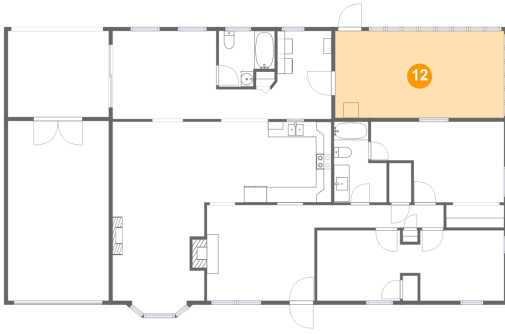

**10325 Gordon Road, Spotsylvania, Spotsylvania
County, Virginia, United States, 22553**

12 Floor 1 - Screened Porch

Dimensions: 22'2" x 11'4"
Area: 252 sq. ft
Counted as Living Area: No

Heated: No
Finished: Yes
Enclosed: No
Contiguous: Yes
Permitted: Yes
Wet Space: No
Addition: No
Conversion: No