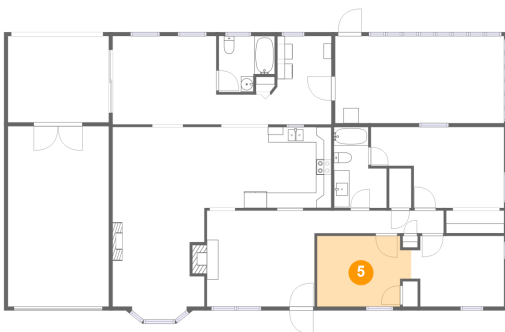

5 Floor 1 - Bedroom

Dimensions: 12'4" x 9'2"
Area: 106 sq. ft
Counted as Living Area:
Yes

Heated: Yes
Finished: Yes
Enclosed: Yes
Contiguous:
Yes
Permitted: Yes
Wet Space: No
Addition: No
Conversion: No