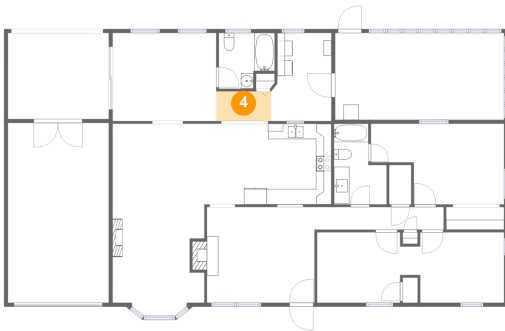

4 Floor 1 - Hall

Dimensions: 7'2" x 3'11"
Area: 28 sq. ft
Counted as Living Area:
Yes

Heated: Yes
Finished: Yes
Enclosed: Yes
Contiguous:
Yes
Permitted: Yes
Wet Space: No
Addition: No
Conversion: No