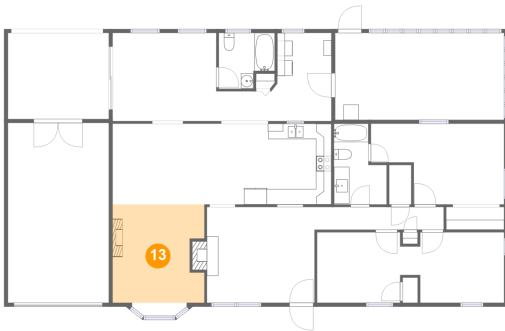

**10325 Gordon Road, Spotsylvania, Spotsylvania  
County, Virginia, United States, 22553**

**12 Floor 1 - Screened Porch**

Dimensions: 22'2" x 11'4"  
Area: 252 sq. ft  
Counted as Living Area: No

Heated: No  
Finished: Yes  
Enclosed: No  
Contiguous: Yes  
Permitted: Yes  
Wet Space: No  
Addition: No  
Conversion: No

**13 Floor 1 - Family Room**

Dimensions: 12'0" x 12'10"  
Area: 146 sq. ft  
Counted as Living Area:  
Yes

Heated: Yes  
Finished: Yes  
Enclosed: Yes  
Contiguous:  
Yes  
Permitted: Yes  
Wet Space: No  
Addition: No  
Conversion: No