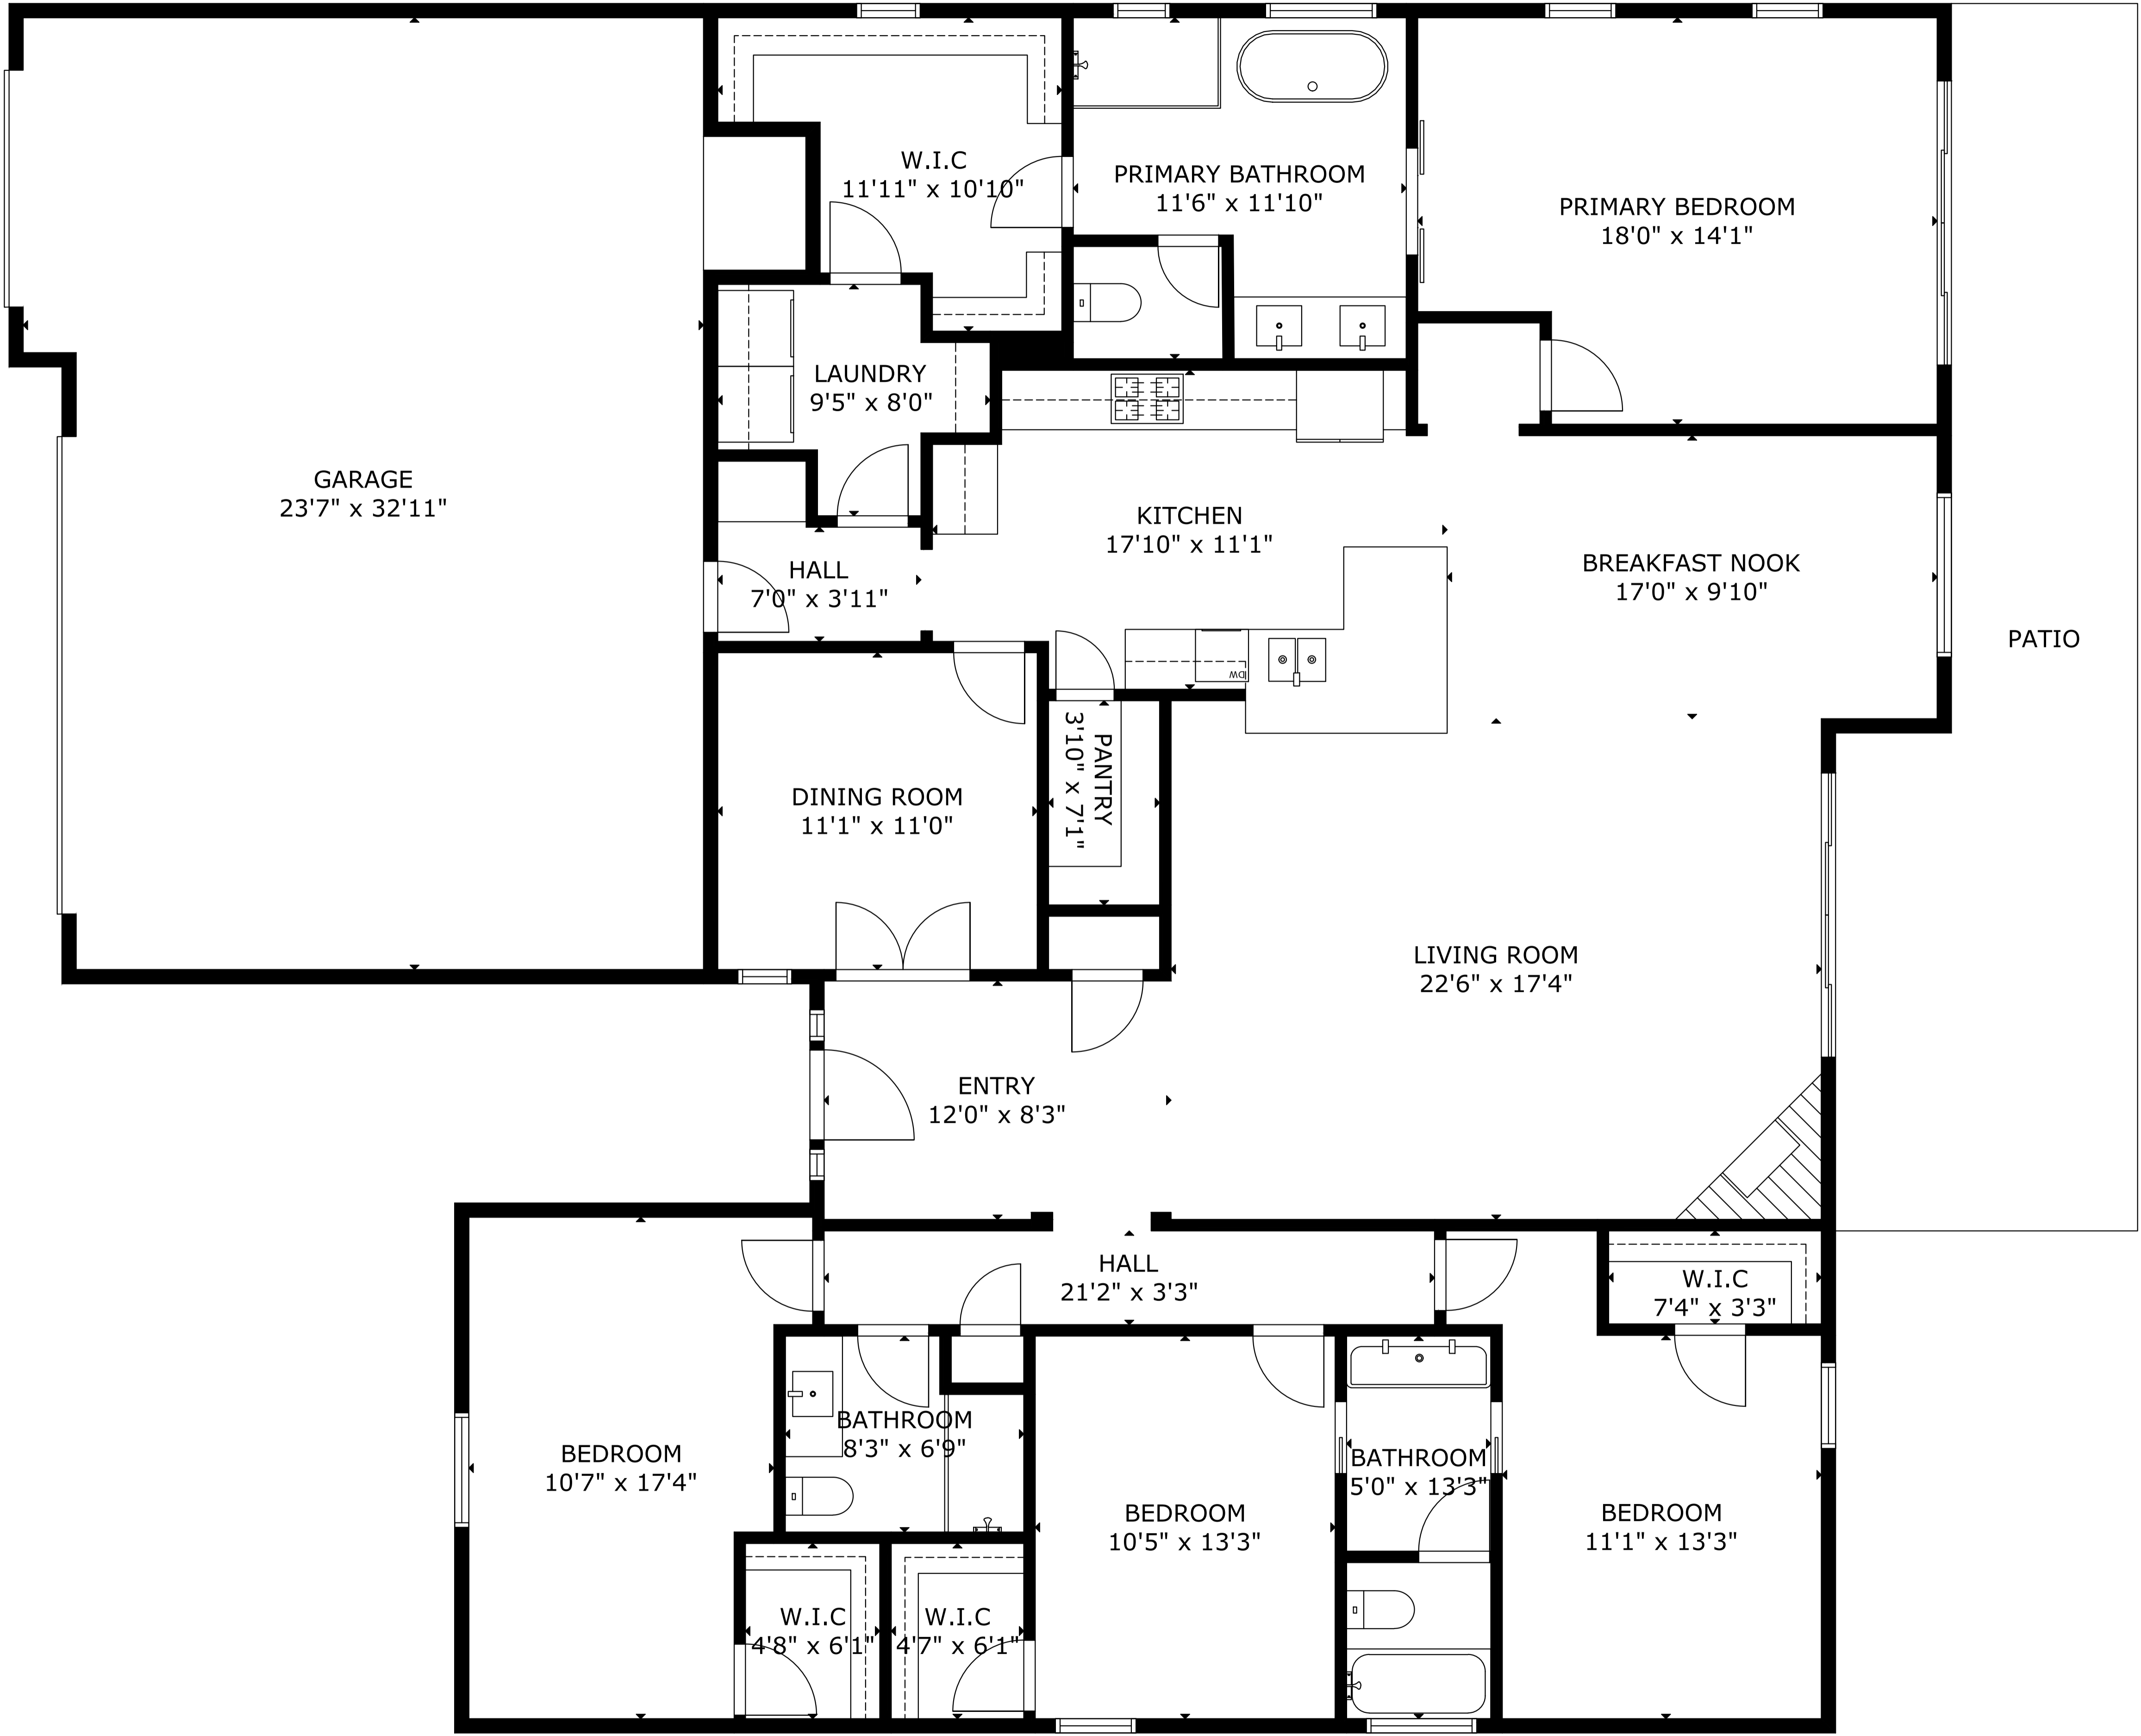

# 7216 Aldan Dr NE

GROSS EXTERNAL AREA  
TOTAL: 2,562 sq ft  
FLOOR 1: 2,562 sq ft  
EXCLUDED AREAS: GARAGE: 754 sq ft  
SIZE AND DIMENSIONS ARE APPROXIMATE, ACTUAL MAY VARY