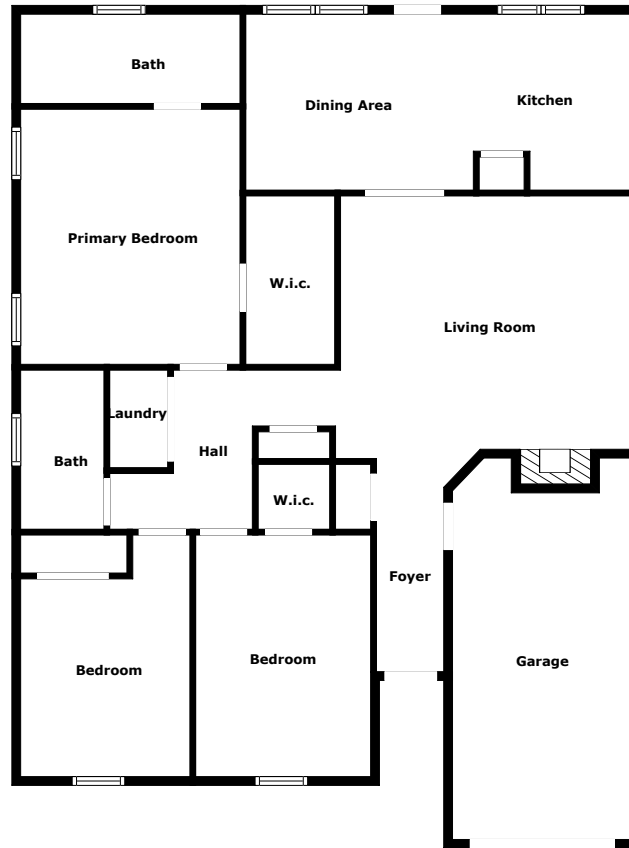

Home report

Bon Meade Lane 10301
Cornelius

Highlights

1 Kitchen

1 Living room

3 Bedroom

2 Bath

17 Doors

MailSafe, Inc., 4.3 mi

Floor plan

Measurements Are Calculated By Cubicasa Technology. Deemed Highly Reliable But Not Guaranteed.

Appendix 1: Data sheet

Garage - 1	Bedroom - 3	Bedroom - Master - 1
LivingRoom - 1	Hall - 1	Entry - 1
Entry - Foyer - 1	Closet - 2	Closet - WalkIn - 2
Bath - 2	Utility - 1	Utility - Laundry - 1
Dining - 1	Dining - Open - 1	Kitchen - 1