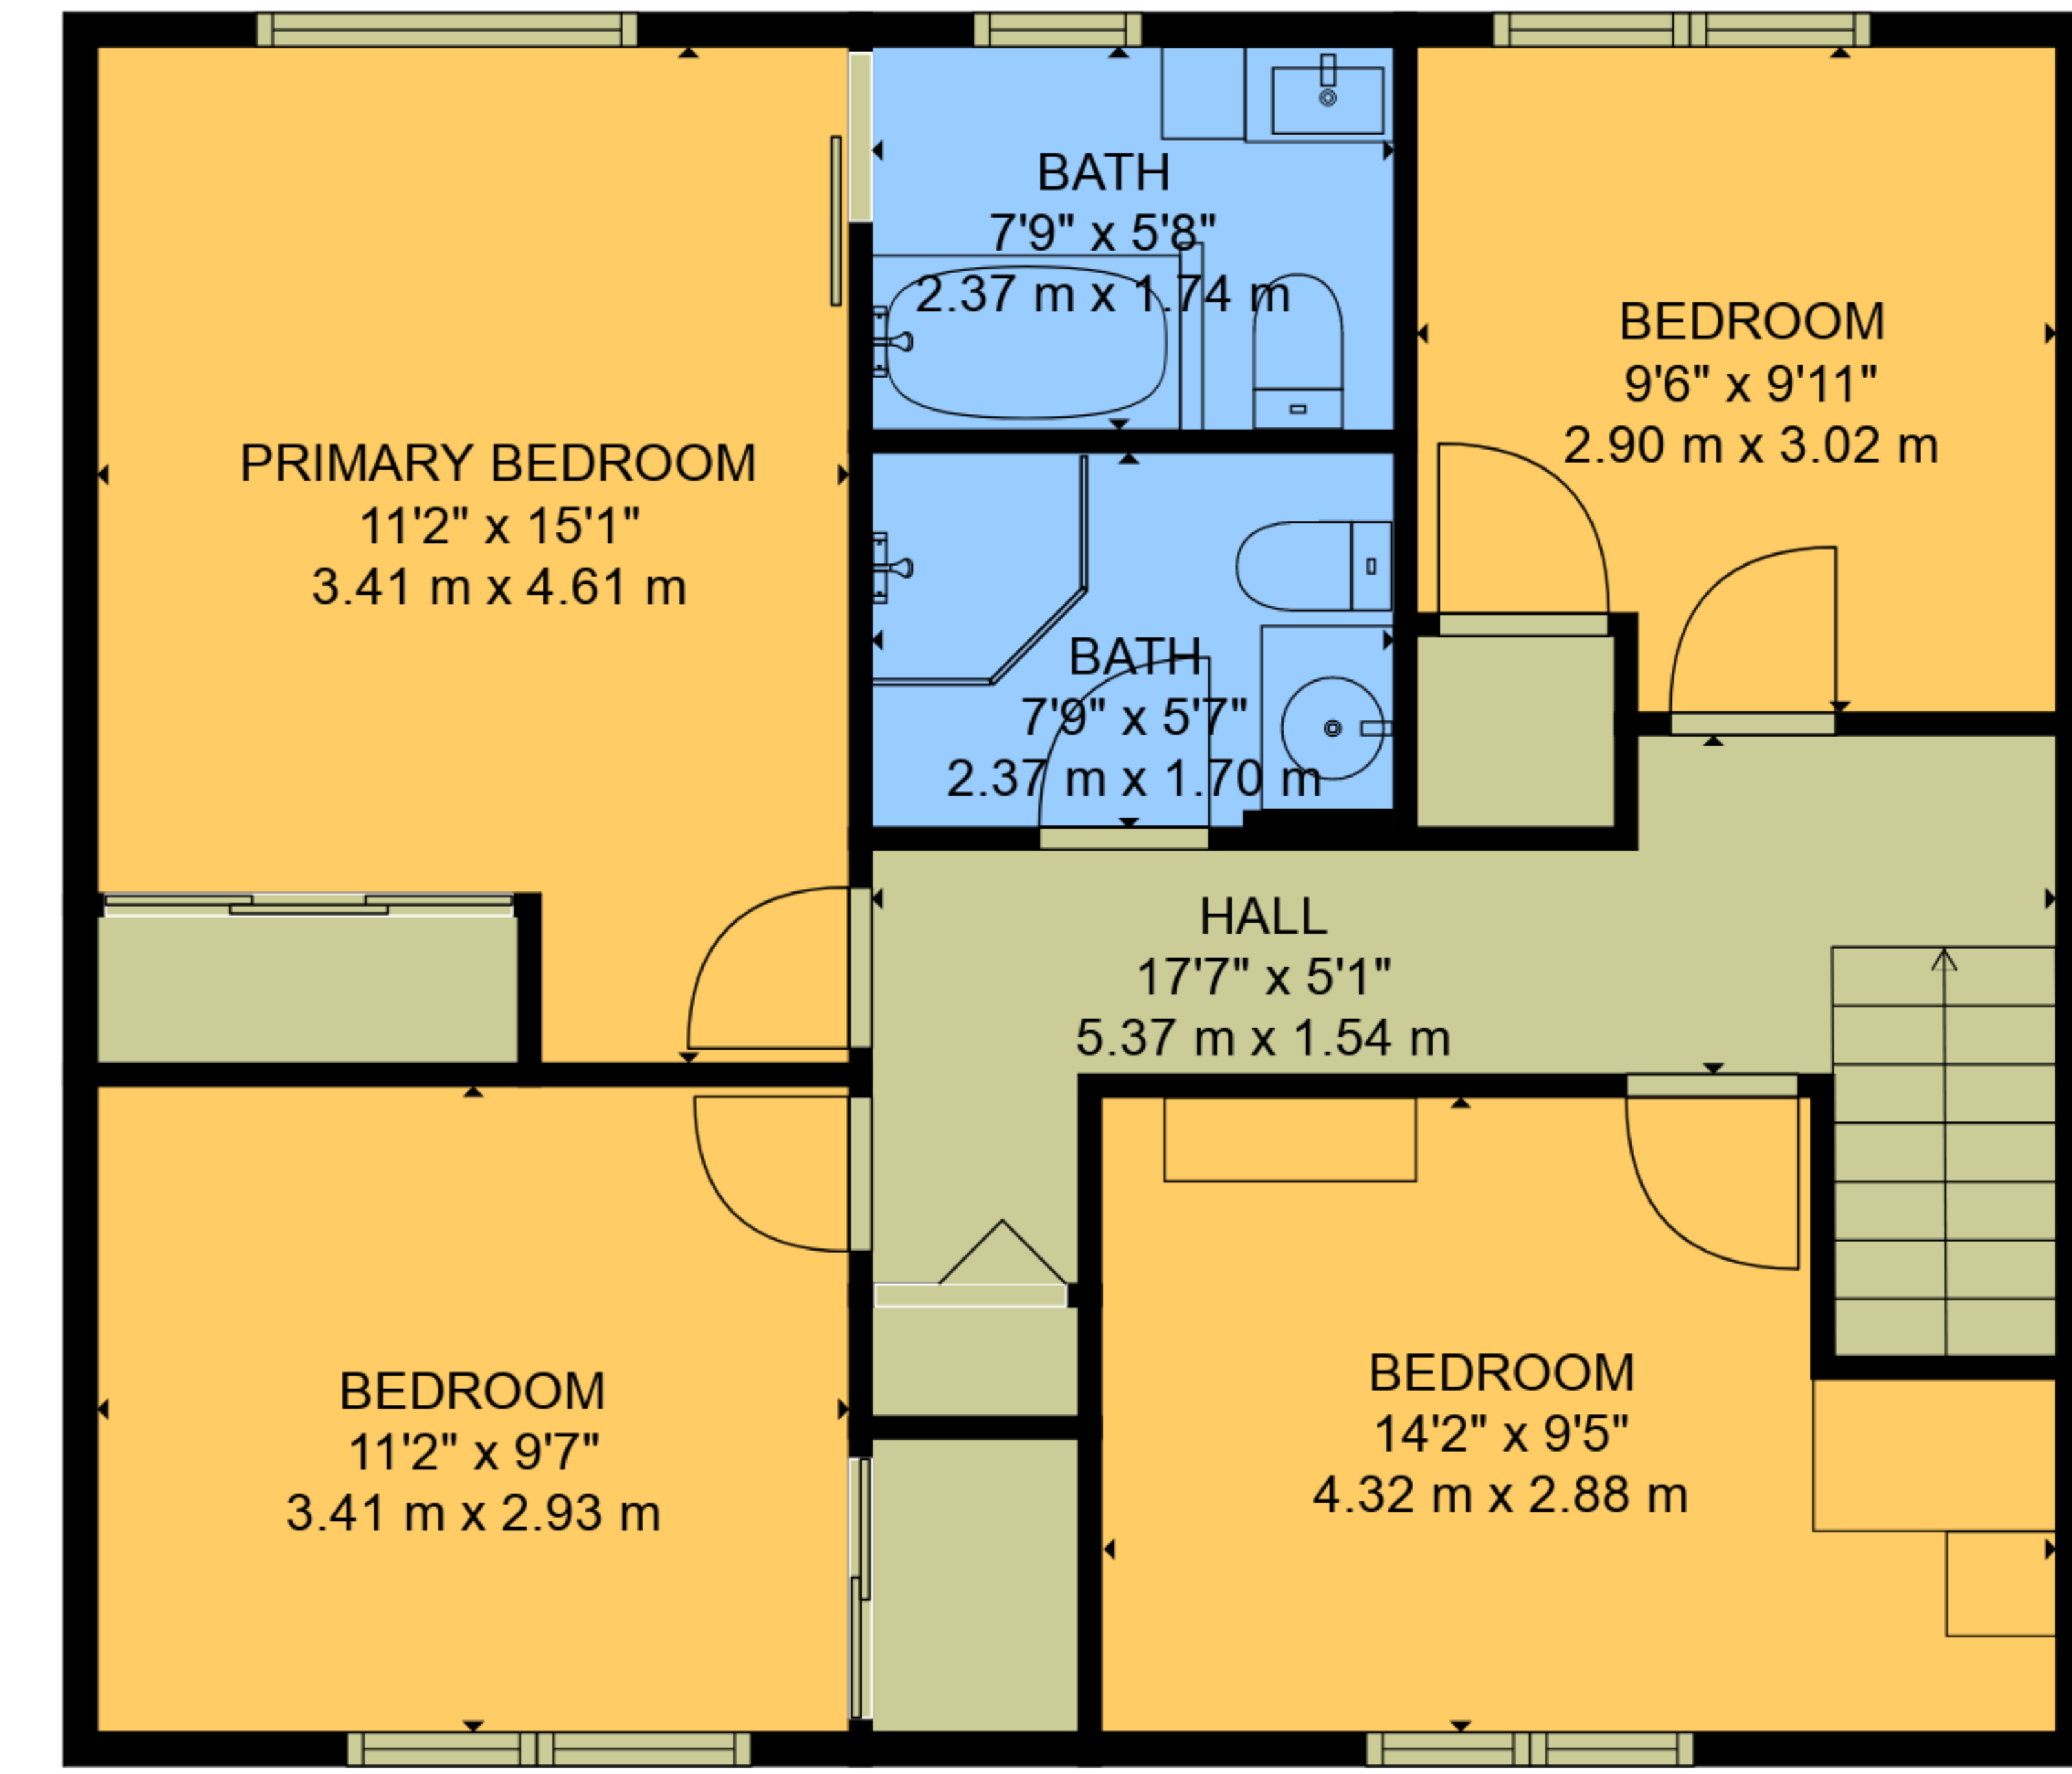

FLOOR 2

FLOOR 3

FLOOR 1

FULLTONE / 360

Total scanned area: 2982 sq. ft

FLOOR PLAN CREATED BY CUBICASA APP. MEASUREMENTS DEEMED HIGHLY RELIABLE BUT NOT GUARANTEED.