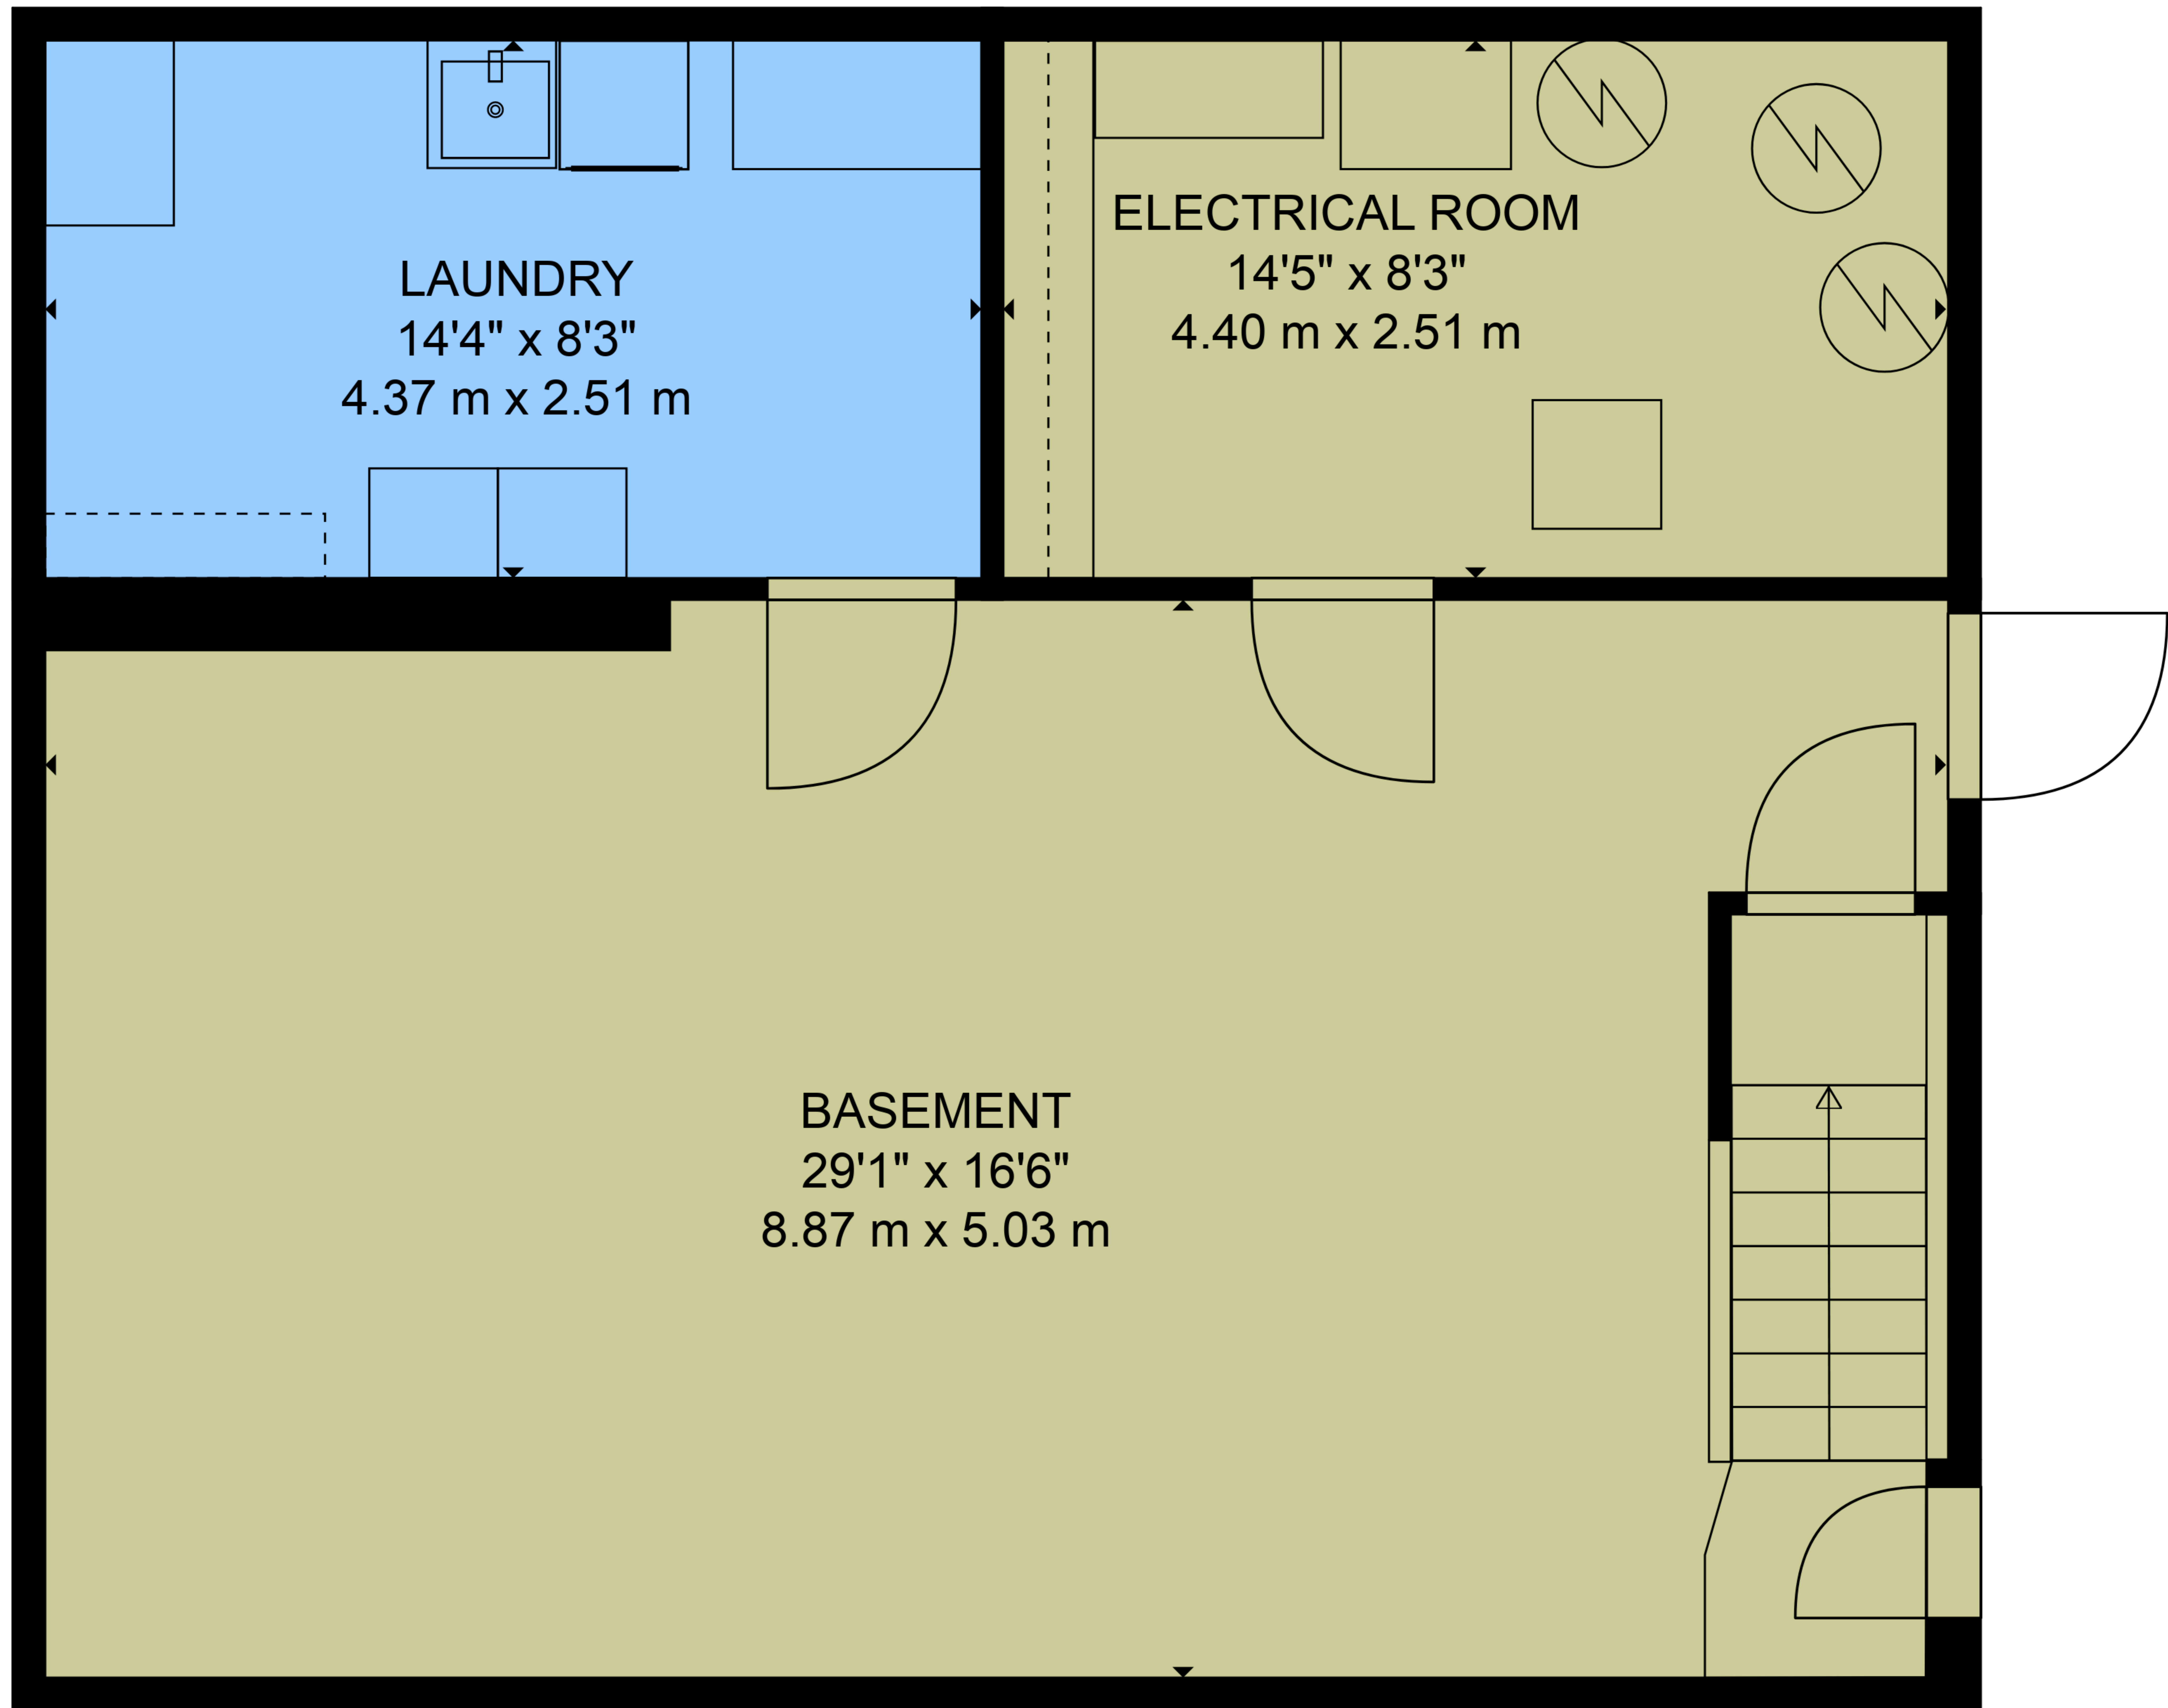

FLOOR 2

FLOOR 3

FLOOR 1

FULLTONE / 360

Total scanned area: 2982 sq. ft

FLOOR PLAN CREATED BY CUBICASA APP. MEASUREMENTS DEEMED HIGHLY RELIABLE BUT NOT GUARANTEED.