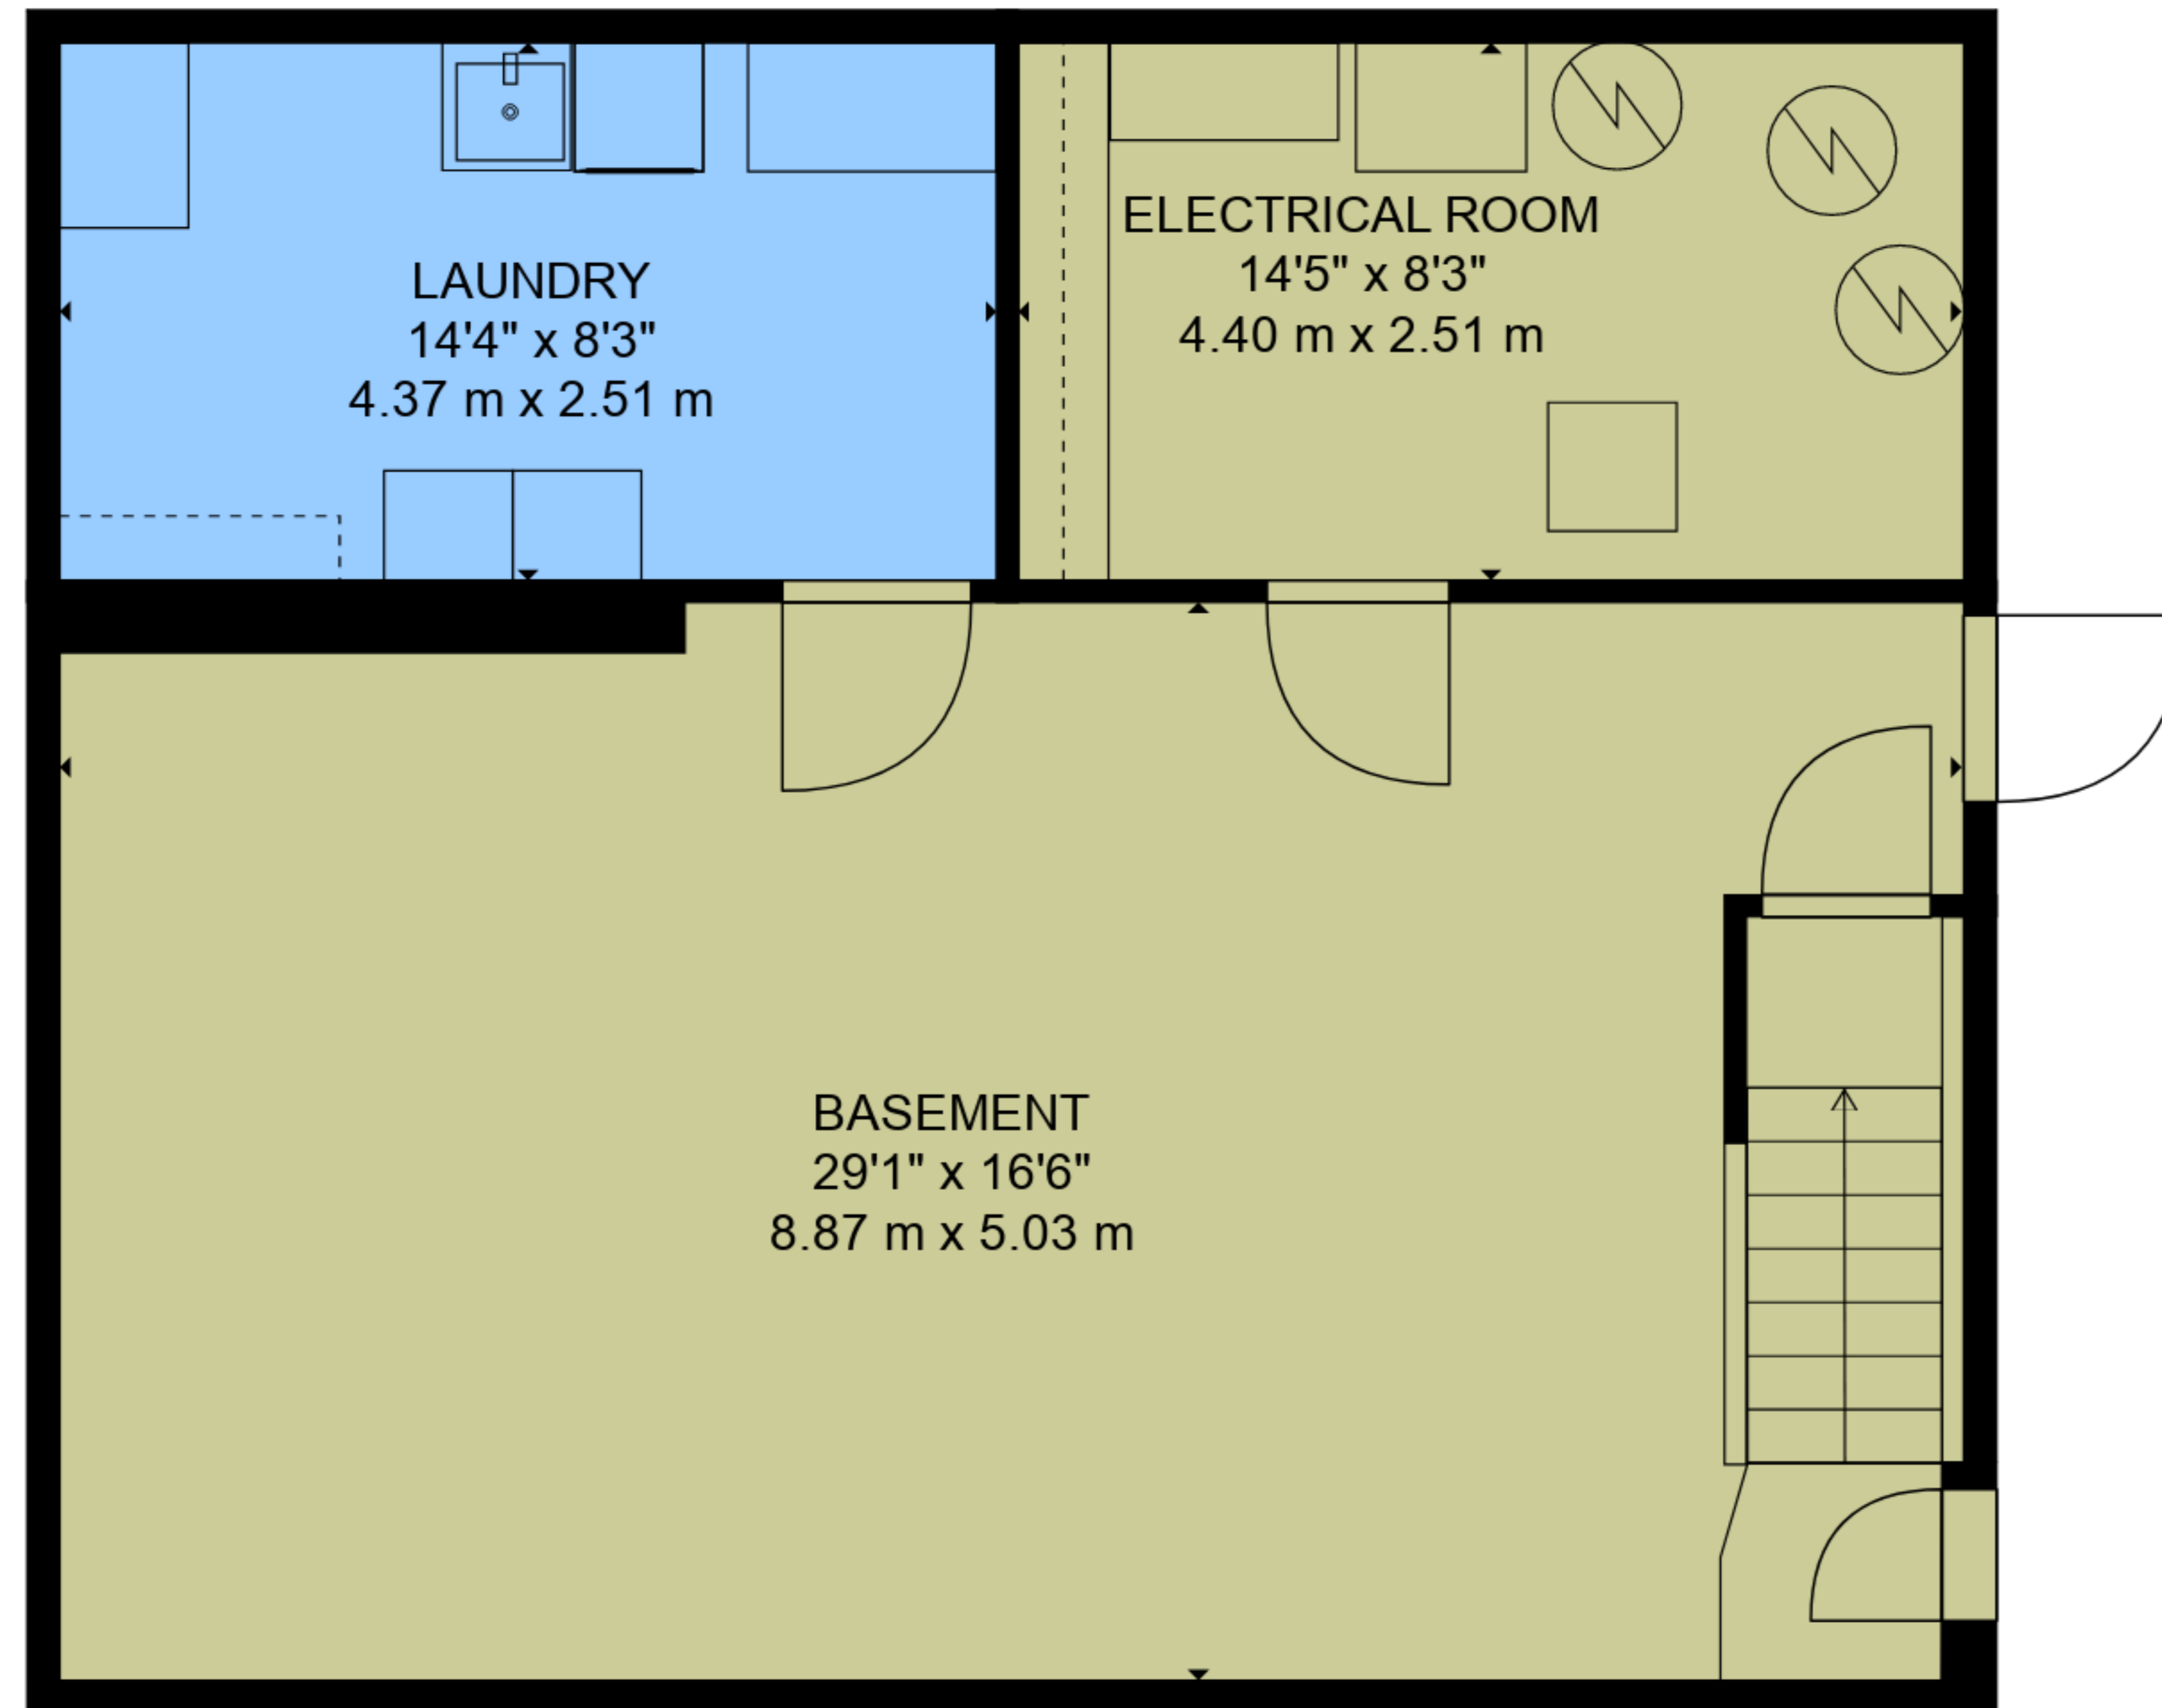

FLOOR 2

FLOOR 3

FLOOR 1

FULLTONE / 360

Total scanned area: 2982 sq. ft

FLOOR PLAN CREATED BY CUBICASA APP. MEASUREMENTS DEEMED HIGHLY RELIABLE BUT NOT GUARANTEED.