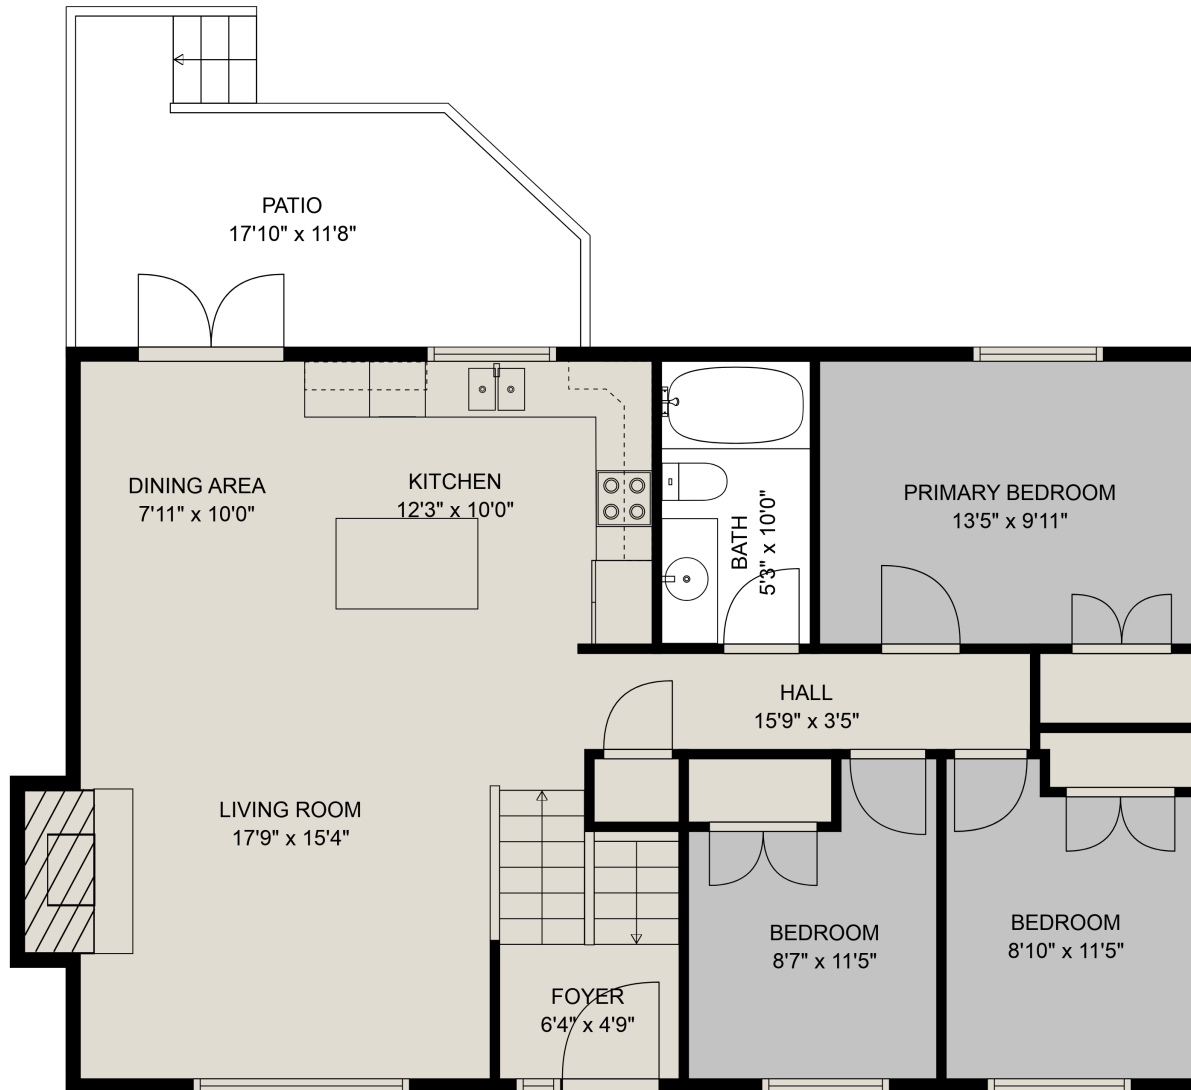

Main Floor: 1072 sq. ft

Total: 1740 Sq. Ft (290 Sq. Ft Unfinished)

CENTURY 21.

Creekside Realty Ltd.

26447 30a Ave

Moses Orlev

604-790-6831

moses.orlev@century21.ca

Estimated Areas:

Below Main: 668 sq. ft (290 sq. ft Unfinished)

Main Floor: 1072 sq. ft

Total: 1740 Sq. Ft (290 Sq. Ft Unfinished)

FLOOR 1

FLOOR 2

Estimated Areas:

Below Main: 668 sq. ft (290 sq. ft Unfinished)

Main Floor: 1072 sq. ft

Total: 1740 Sq. Ft (290 Sq. Ft Unfinished)