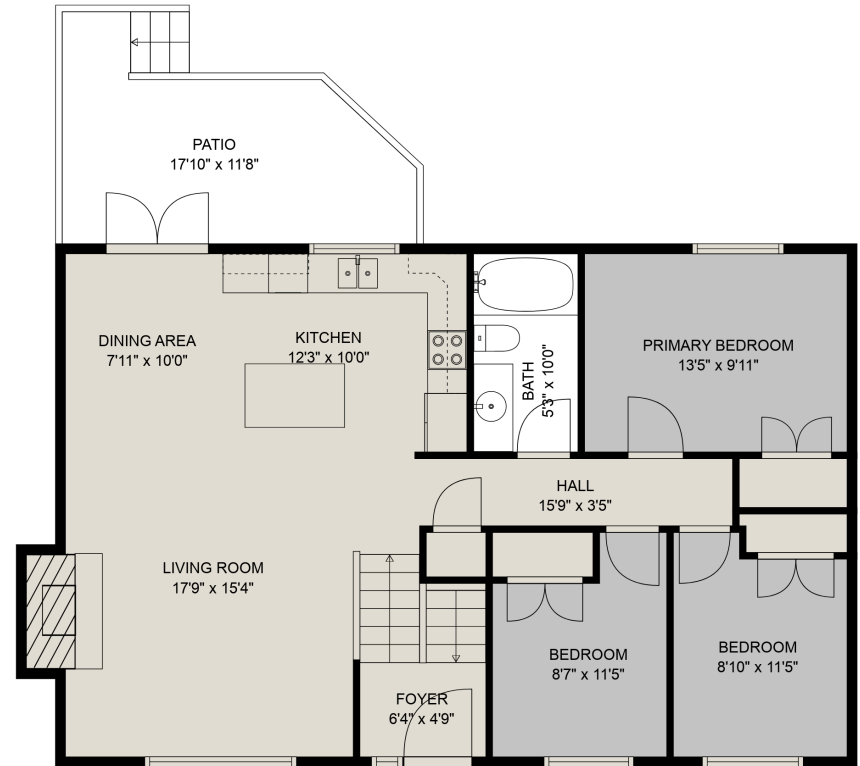

Main Floor: 1072 sq. ft

Total: 1740 Sq. Ft (290 Sq. Ft Unfinished)

CENTURY 21.

Creekside Realty Ltd.

26447 30a Ave

Moses Orlev

604-790-6831

moses.orlev@century21.ca

Estimated Areas:

Below Main: 668 sq. ft (290 sq. ft Unfinished)

Main Floor: 1072 sq. ft

Total: 1740 Sq. Ft (290 Sq. Ft Unfinished)

FLOOR 1

FLOOR 2

Estimated Areas:

Below Main: 668 sq. ft (290 sq. ft Unfinished)

Main Floor: 1072 sq. ft

Total: 1740 Sq. Ft (290 Sq. Ft Unfinished)