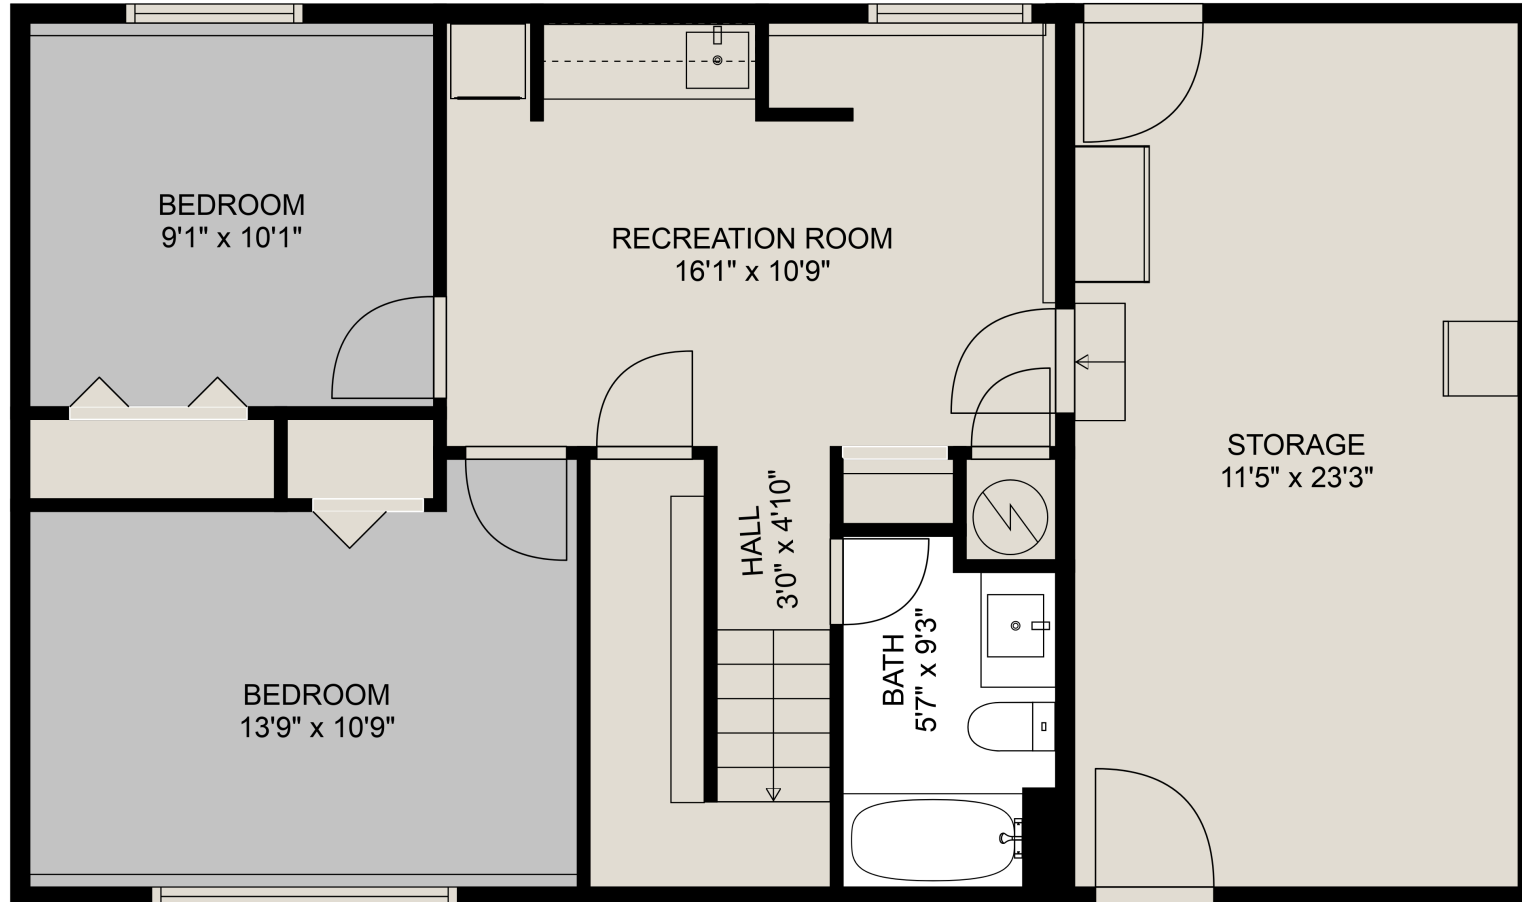

CENTURY 21.

Creekside Realty Ltd.

26447 30a Ave

Moses Orlev

604-790-6831

moses.orlev@century21.ca

Estimated Areas:

Below Main: 668 sq. ft (290 sq. ft Unfinished)

Main Floor: 1072 sq. ft

Total: 1740 Sq. Ft (290 Sq. Ft Unfinished)